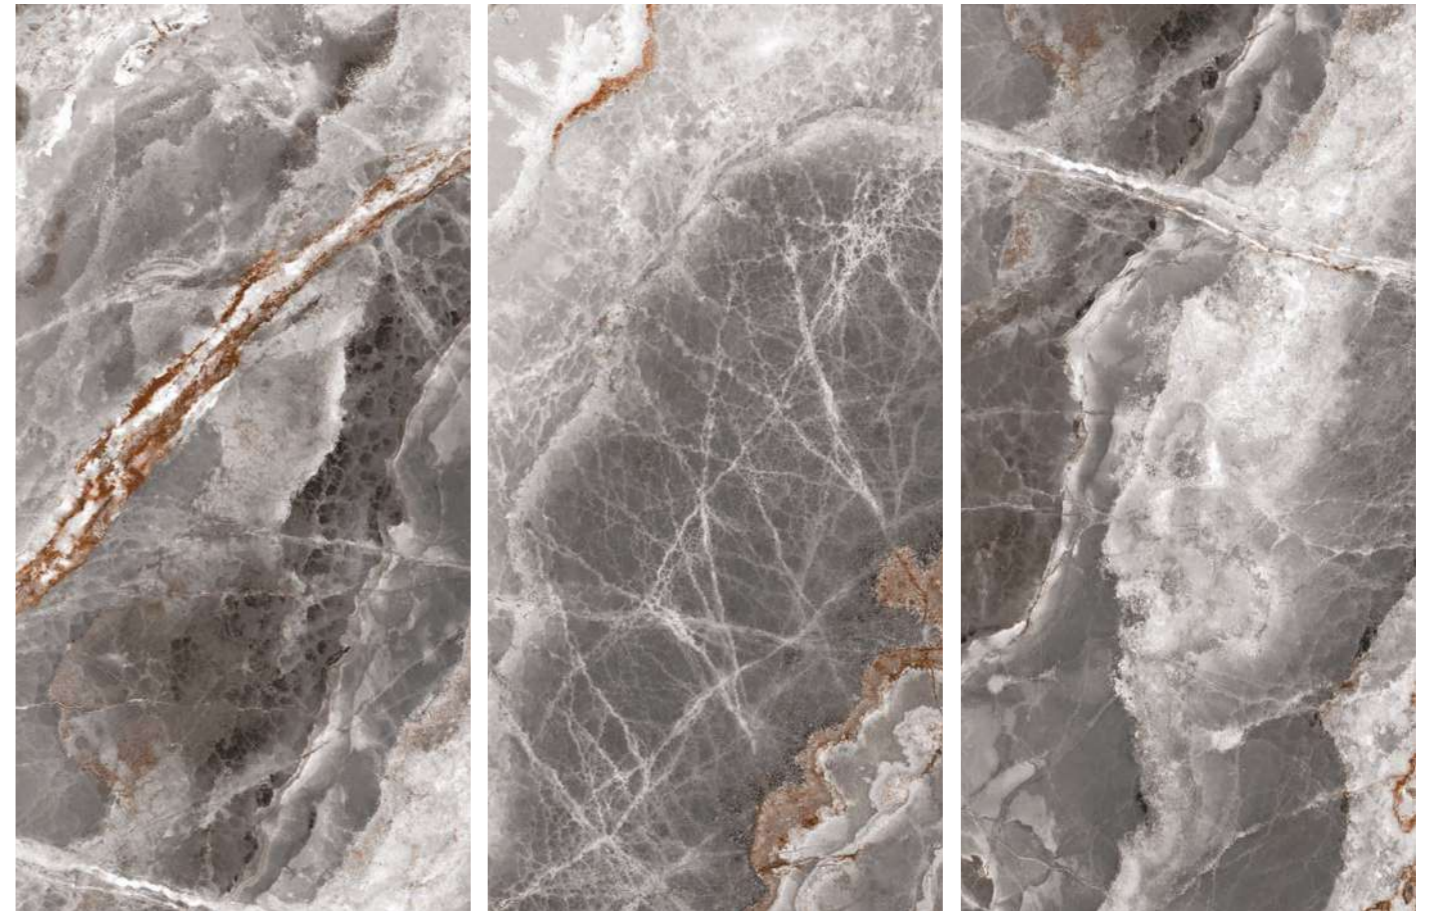

GREYPORT

600X1200GYPO3PAR
60x120 Grey Full Polished Rectified