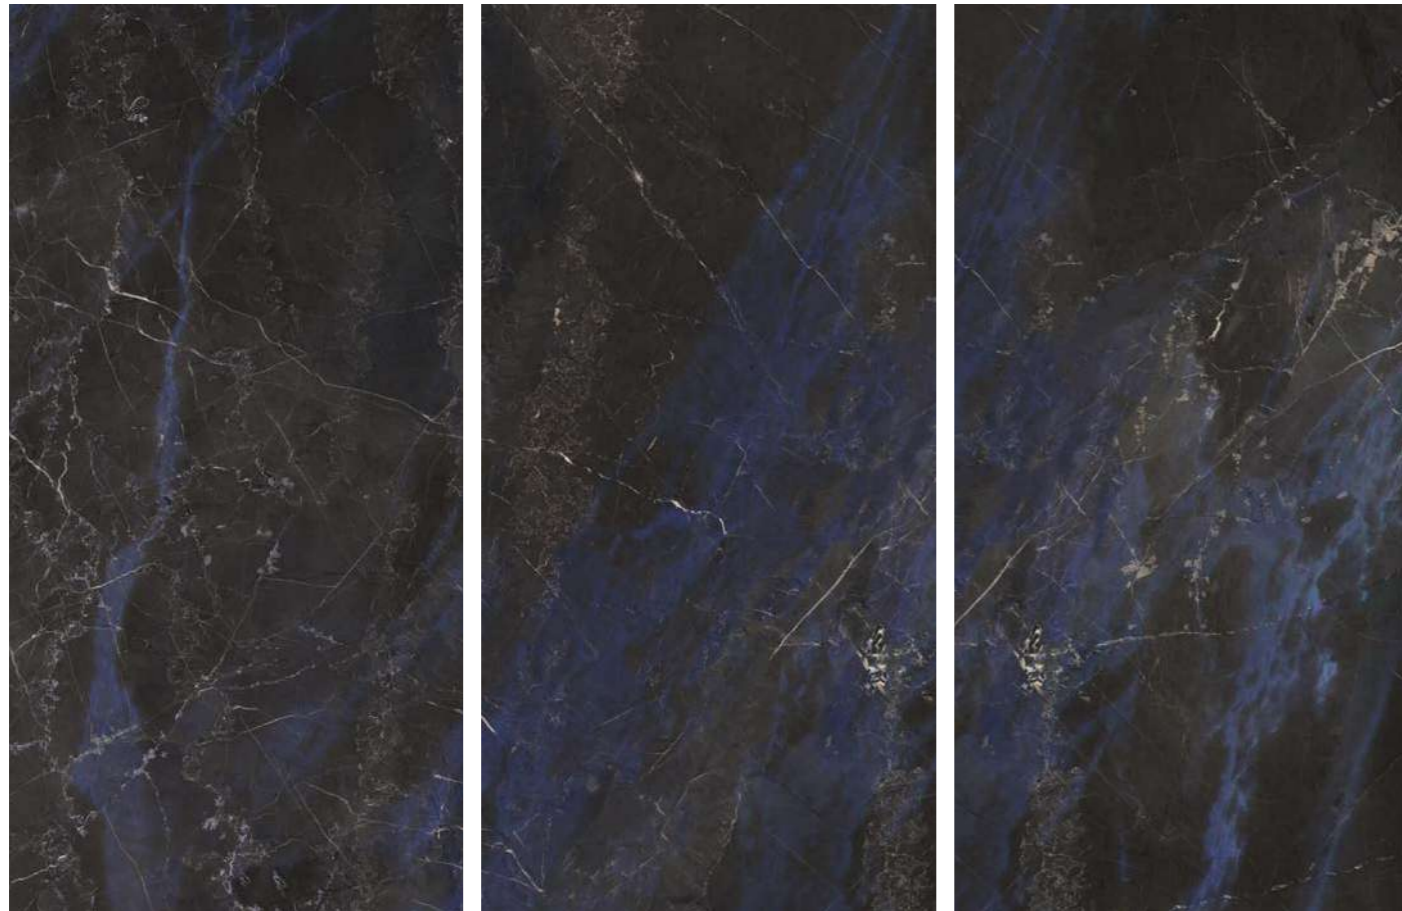

## SAPPHIRE

600X1200SPH93PAR    
60x120 Black Full Polished Rectified