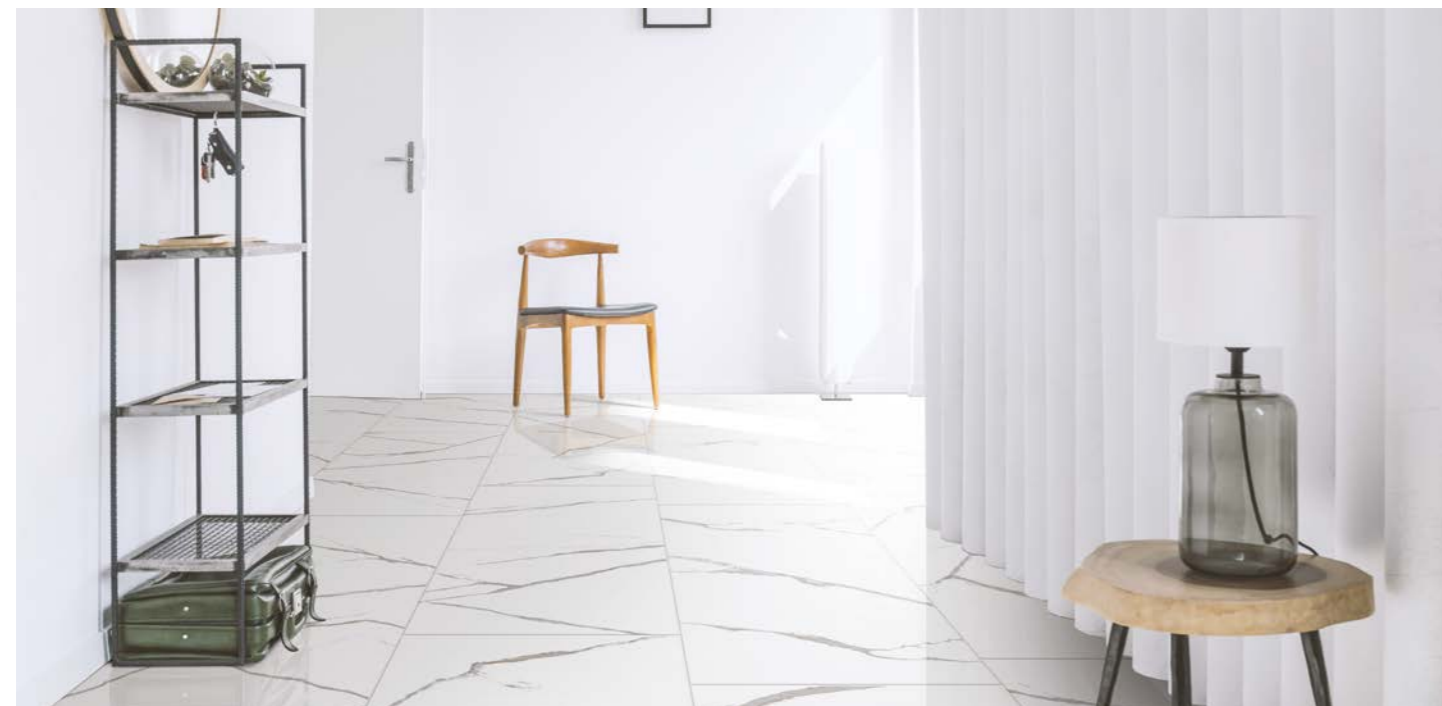

600X1200VTR01PAR GP
60x120 White Full Polished Rectified

600X600VTR01PAR GP
60x60 White Full Polished Rectified