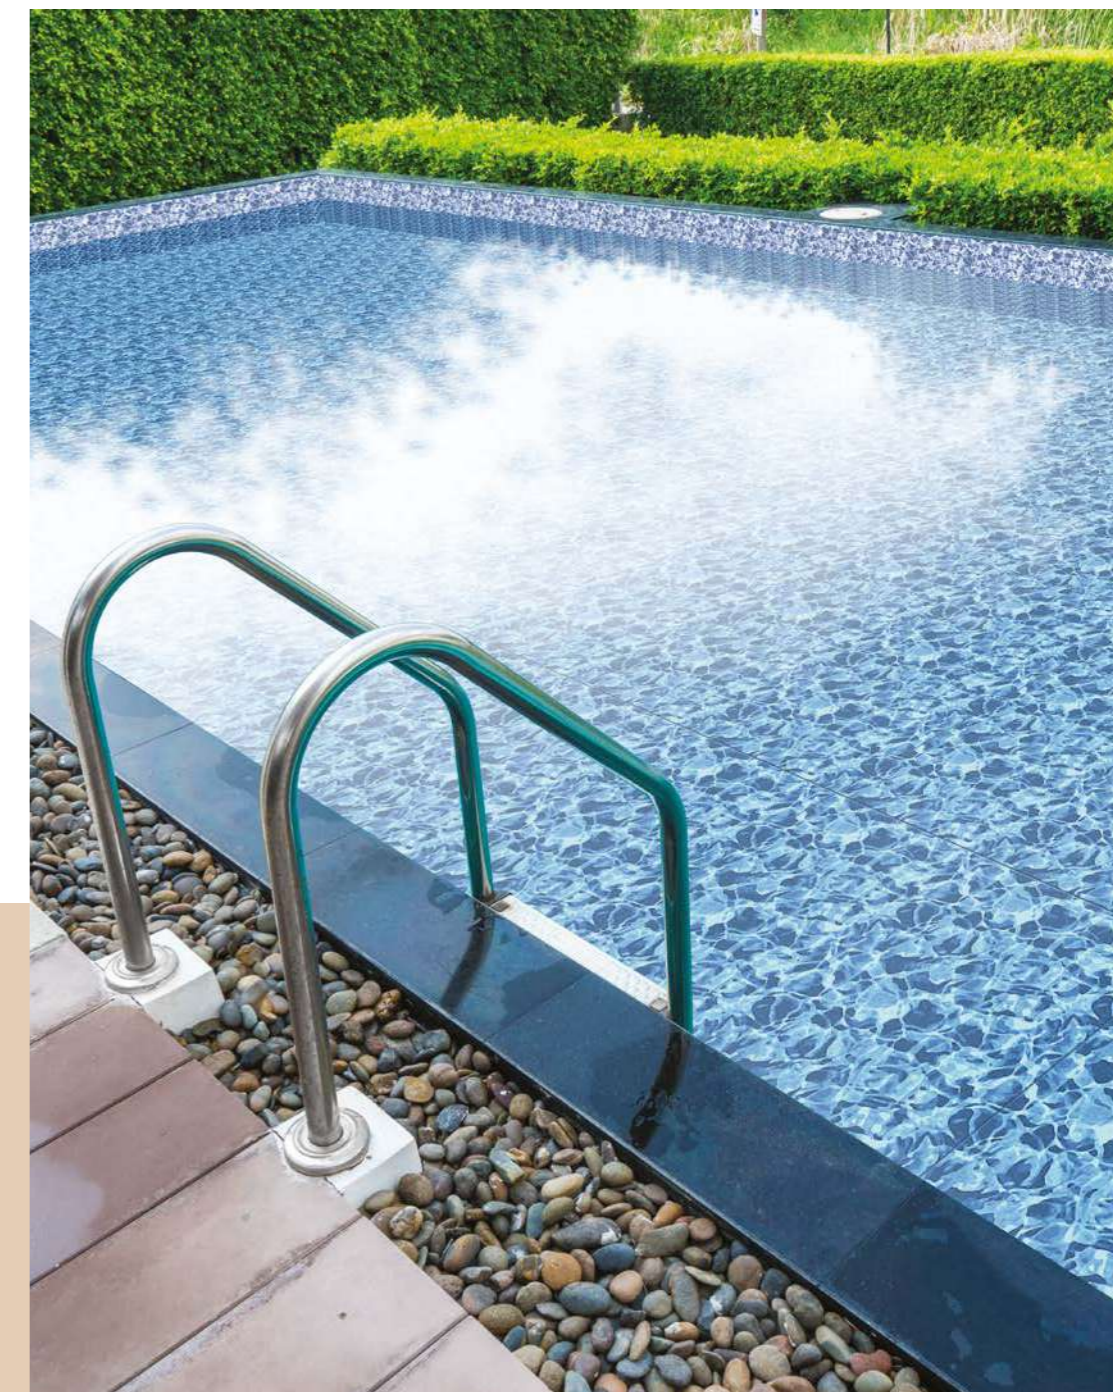

## ZARIA TESSA

200X200ZRA87  
20x20 Tessa

It adds a touch of luxury to your daily life by changing the atmosphere of your pool with its unusual patterns and vibrant colors.

With its eye-catching designs, Ege Seramik turns your pool pleasure into unforgettable memories.