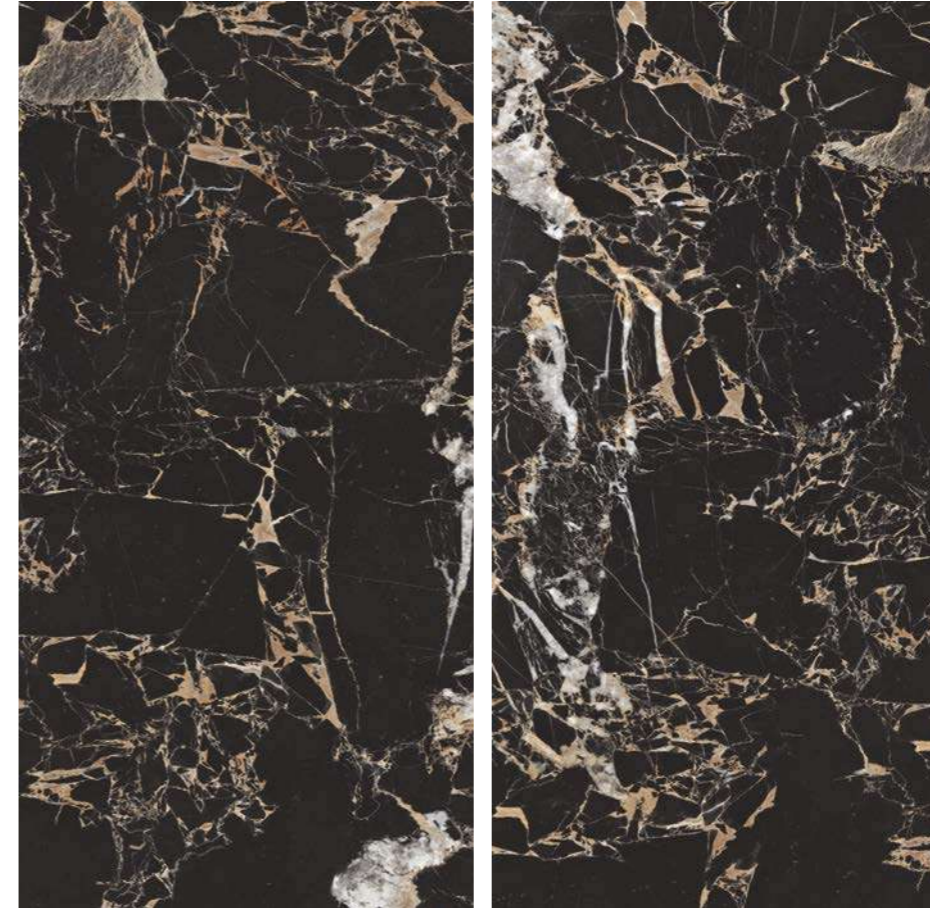

EREBUS

600X1200ERB93PAR
60x120 Black Full Polished Rectified