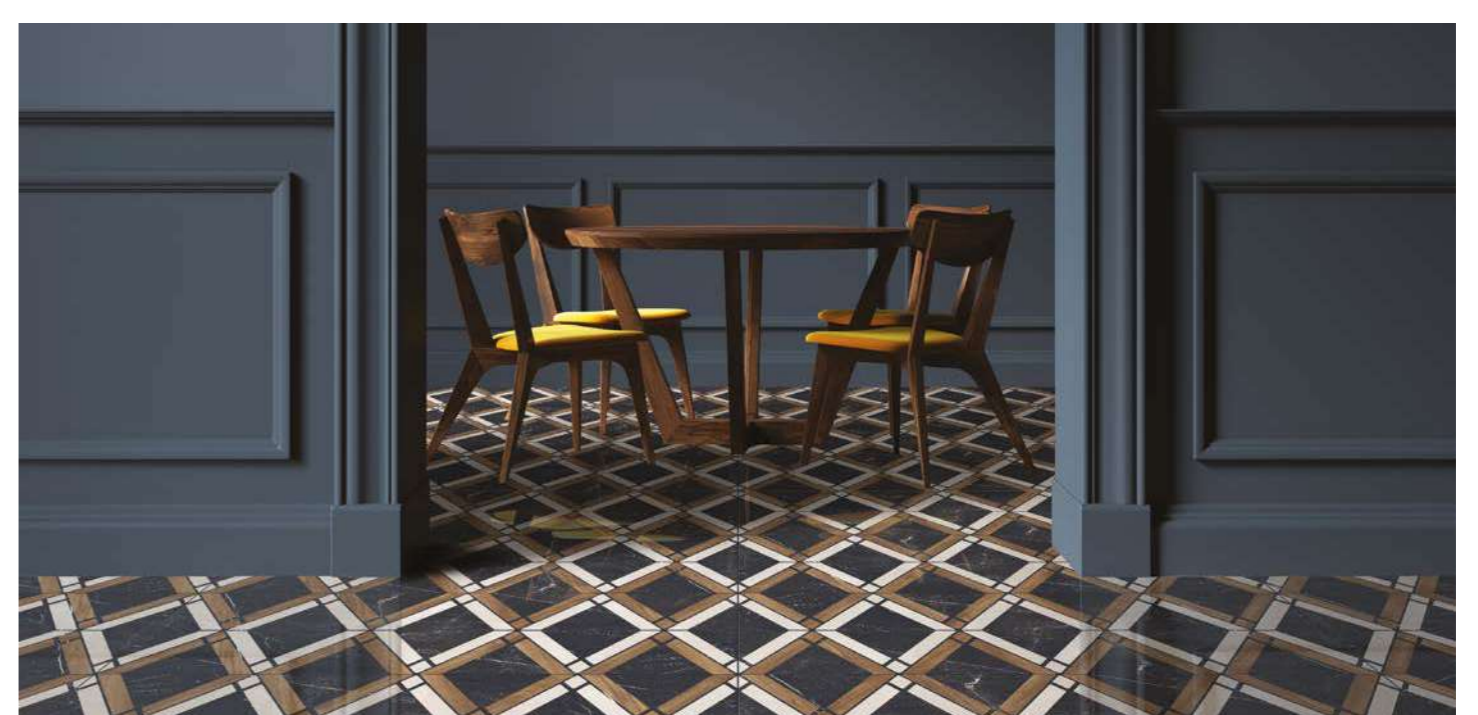

## MARCO POLO

600X1200MRPOOPAR GP TP  
60x120 Marco Polo Mix Decor Full Polished Reclified

600X1200NVD93PAR GP TP  
60x120 Nevada Black Full Polished Reclified

600X1200SNG48PAR GP TP  
60x120 Santiago Ivory Full Polished Reclified