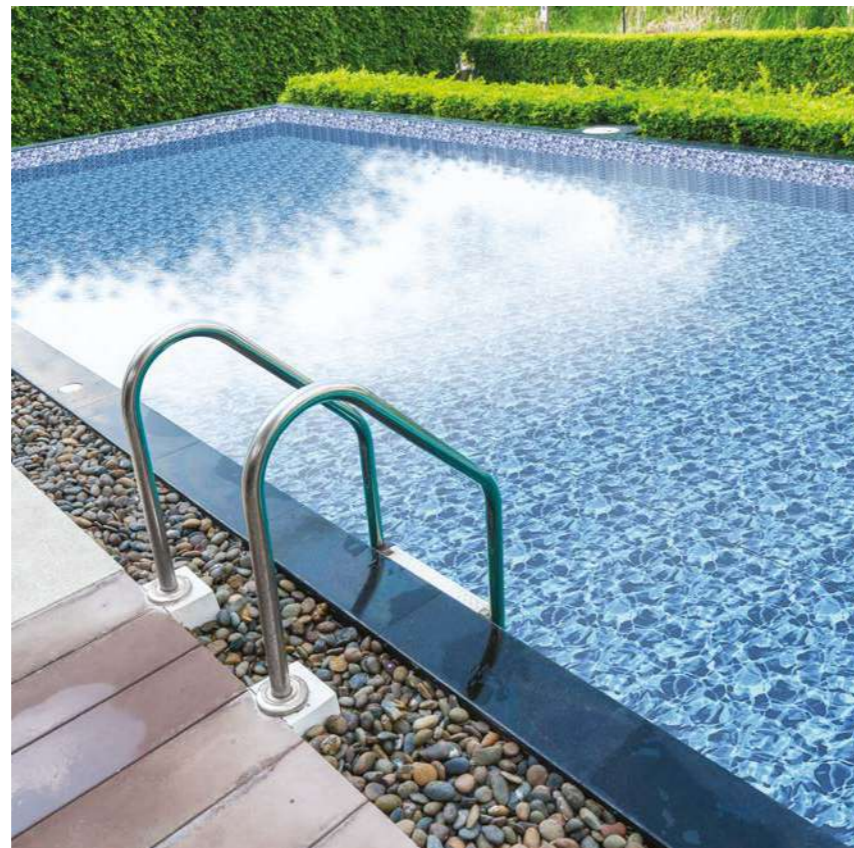

ALMONDO

TAHITI

MEDITERRENIAN