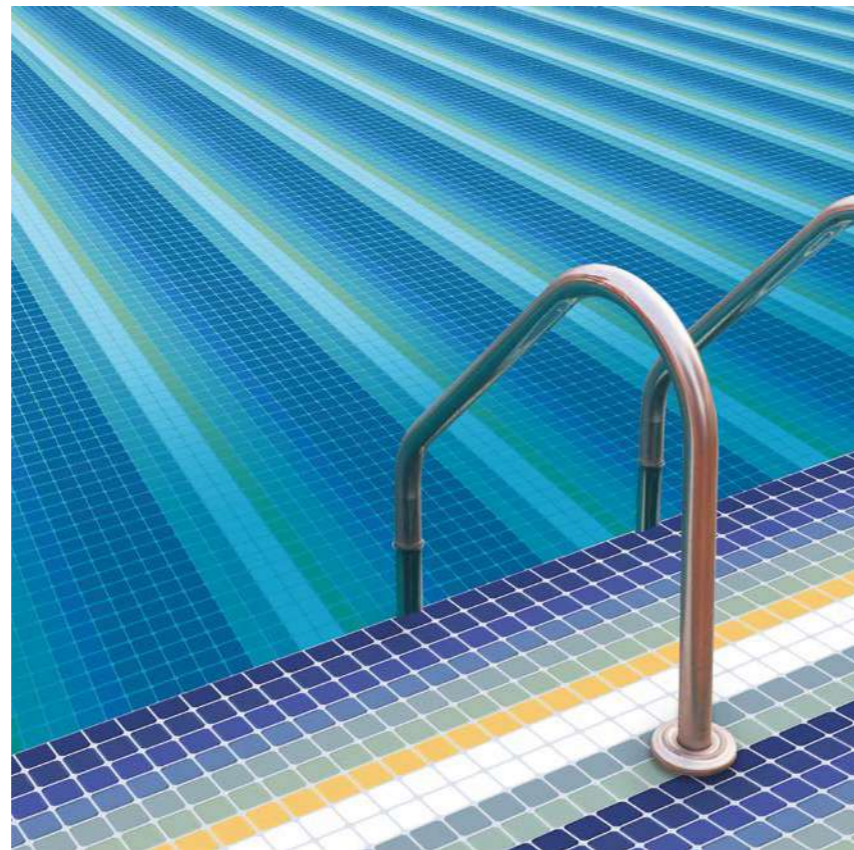

It adds a touch of luxury to your daily life by changing the atmosphere of your pool with its unusual patterns and vibrant colors.

With its eye-catching designs, Ege Seramik turns your pool pleasure into unforgettable memories.

## ALMONDO

**300X600ALMOO**    
30x60 Mix