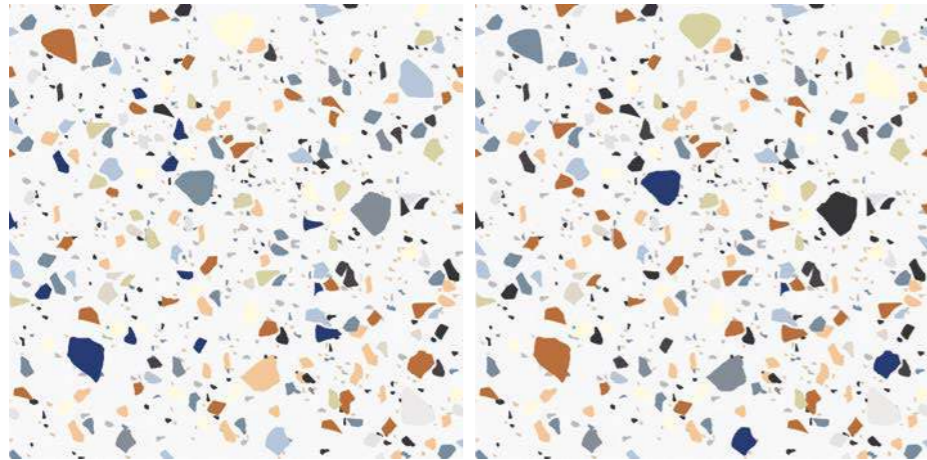

SOLO

600X600SLO01PAR
60x60 White Full Polished Rectified