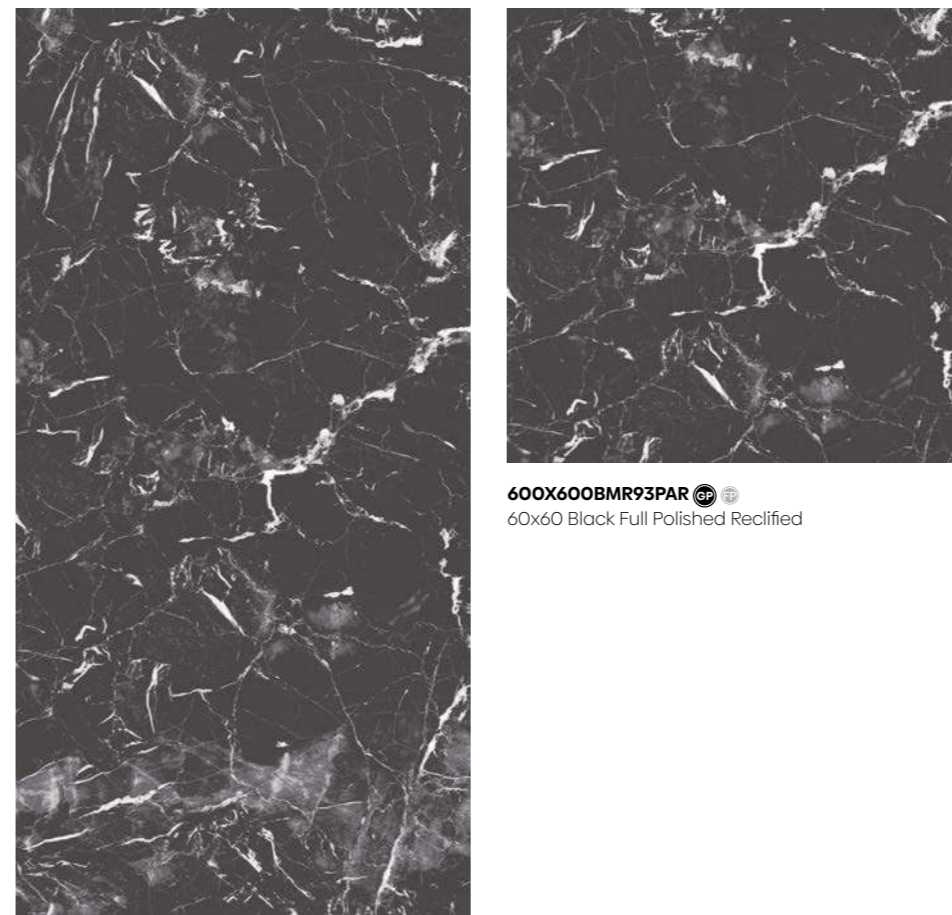

BLACK MARBLE

600X600BMR93PAR
60x60 Black Full Polished Rectified

600X1200BMR93PAR
60x120 Black Full Polished Rectified