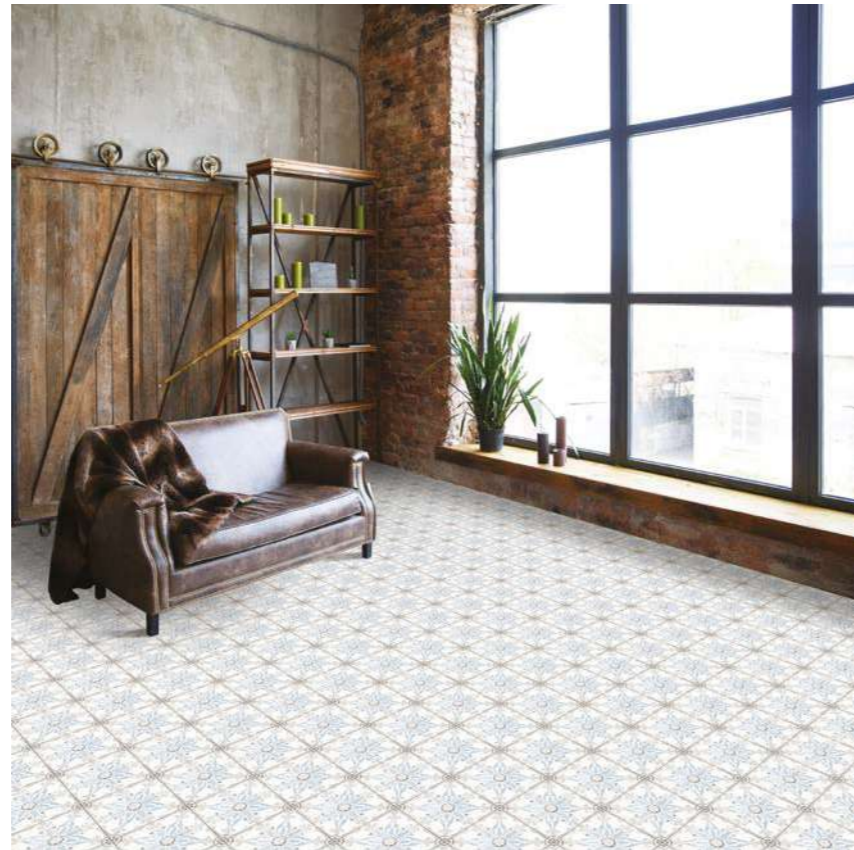

CYBELE

KENZZI AZILA

FOLK

KENZZI INDIGO