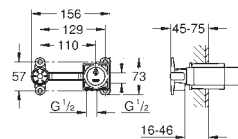

Single-lever mixer 1/2", concealed body
for 2 hole basin mixer
wall installation
without finishing trim set
GROHE SilkMove 35 mm ceramic cartridge
adjustable flow rate limiter
installation depth 45 to 75 mm
DR-brass
installation device