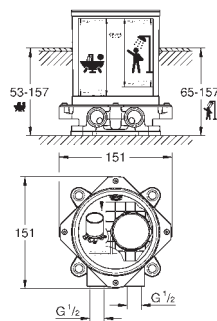

GROHE EUROCUBE JOY

Ref. No. Colour EAN

24 155 000 Chrome 4005176481192
24 155 DC0 supersteel 4005176574245
24 155 AL0 brushed hard graphite 4005176585937

Grotherm Cube
Thermostatic bath tub mixer for 2 outlets with integrated shut off/diverter valve

set for final installation for
GROHE Rapido SmartBox 35 600/35 604
GROHE TurboStat compact cartridge with wax thermostatic element
GROHE Long-Life Shine durable sparkling sheen wall escutcheon with **GROHE FastFixation** (covered escutcheon- and shaft sealing, covered fixing)
metal escutcheon, retroactively 6° adjustable
printed hand shower and bath filler symbol
GROHE SafeStop safety button at 38°C (calibration required)
GROHE SafeStop Plus optional temperature limiter at 43°C or 46°C included
GROHE AquaDimmer, integrated shut off/diverter valve
flow performance:
outlet B = 27 l/min
outlet C = 30 l/min
without roughing-in-set

35 604 000 4005176698774
GROHE Rapido SmartBox universal rough-in box for concealed installation

34 741 000 Chrome 4005176481208

Grotherm Cube
Perfect shower set with Rainshower Allure 230

Consisting of:
Grotherm Cube set for final installation with Aquadimmer (24 154)
GROHE Rapido SmartBox 35 600/35 604
Rainshower 230 metal head shower (27 479)
Rainshower shower arm (27 709)
hand shower Euphoria Cube (27 699 000) 9.5 l/min.
shower outlet elbow (26 370)
Silverflex shower hose 1250 mm (28 362)

23 667 001 Chrome 4005176429019

Eurocube Joy
Single-lever bath mixer 1/2", floor mounted