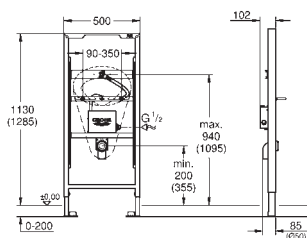

Rapid SL
Element for urinal with temperature sensor
with roughing-in set for T sensor
1.13 and 1.30 m installation height
for on-the-wall installations or studed walls
height adjustable fitting connections
HT-outlet bend Ø 50 mm
fixing bolts M8, with fixing device
for the ceramic
inlet connection and inlet connecting set
box for concealed installation
including roughing-in box
water group with stop valve and
flush elbow
for T sensor electronic please order installation set 39 368 000 or 39 369 000 (sold
separately)
for on-the-wall installation please order wall brackets 38 558 00M (sold
separately)

INSTALLATION
SYSTEMS