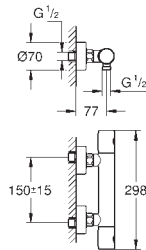

Grohtherm 800 Cosmopolitan
Thermostatic shower mixer 1/2"
wall mounted
GROHE Long-Life Shine durable sparkling sheen
GROHE MetalGrip ergonomically shaped metal handles
GROHE SafeStop safety button at 38°C
(calibration required)
GROHE SafeStop Plus optional temperature limiter at 43°C included
GROHE TurboStat compact cartridge
with wax thermoelement
integrated mixed water shut off
volume handle with **GROHE EcoButton**
(economy button with individually
adjustable economy stop)
ceramic headpart 1/2", 180°
shower bottom outlet 1/2"
built-in non return valves
dirt strainers
protected against backflow
S-unions
metal escutcheon
GROHE Water Saving - Less water, perfect flow