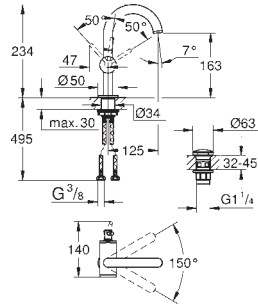

GROHE SPA

GROHE
ATRIO

SPA BATH
TAPS

Ref. No.	Colour	EAN
24 363 000	Chrome	4005176762215
24 363 DC0	supersteel	4005176760914
24 363 GL0	cool sunrise	4005176760921
24 363 DA0	warm sunset	4005176760907
24 363 AL0	brushed hard graphite	4005176760891

Atrio
Basin mixer 1/2"
M-Size
monobloc installation
28 mm ceramic cartridge
with **GROHE SilkMove**
with temperature limiter
GROHE Long-Life Shine durable sparkling sheen
GROHE EcoJoy 5.7 l/min laminar mousseur
swivel tubular C-spout with mousseur
stop limiter
Push-open waste set 1 1/4"
flexible connection hoses