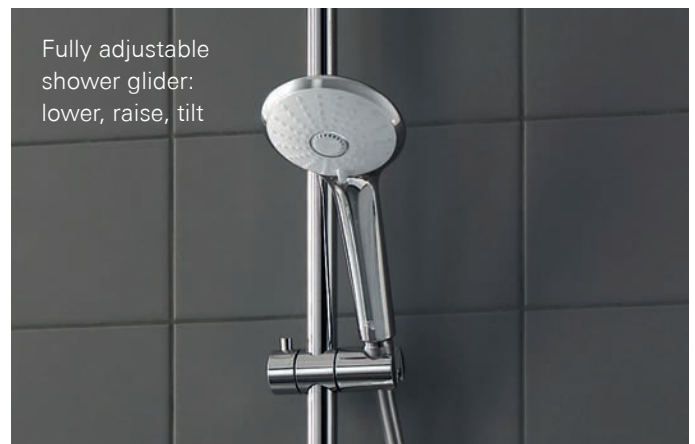

EUPHORIA SMARTCONTROL

YOUR TURN – YOUR SHOWER

We've put a lot of thought into our new GROHE Euphoria SmartControl shower system: the result is a range of features that make the Euphoria more convenient and more enjoyable to use. The shower arm has a swivel function that allows you to rotate the showerhead through 180° to achieve the perfect angle. And the fully adjustable shower holder allows the hand shower to be positioned individually at the ideal height.

We have made the sleek Grohtherm SmartControl body smaller and more compact to offer more space in the shower. And because we want you to enjoy your shower as quickly as possible, we came up with the GROHE QuickFix. This allows the position of the upper bracket to be altered during installation of the shower rail. The advantage: the upper bracket can be installed easily and quickly by utilising existing drilled holes.