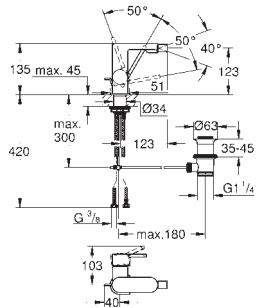

GROHE Plus
Bidet mixer 1/2"
monobloc installation
metal lever
28 mm ceramic cartridge
with **GROHE SilkMove**
with temperature limiter
GROHE Long-Life Shine durable sparkling sheen
rapid installation system
ball-joint mousseur
pop-up waste set 1 1/4"
flexible connection hoses
min. recommended pressure 1.0 bar

33 577 003 Chrome 4005176529801
33 577 DC3 supersteel 4005176574139
33 577 AL3 brushed hard graphite 4005176585685