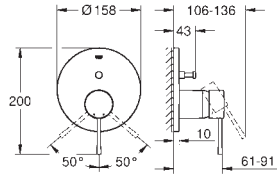

Ref. No.	Colour	EAN
24 167 KF1	phantom black	4005176782343

Essence
Single-lever mixer with 2-way diverter
set for final installation for
GROHE Rapido SmartBox (35 604)
GROHE SilkMove 46 mm ceramic cartridge
GROHE Long-Life Shine finish
wall escutcheon with **GROHE FastFixation**
(covered escutcheon- and shaft sealing, covered fixing)
metal escutcheon, retroactively 6° adjustable
metal lever
automatic 2-way diverter
flow performance:
outlet B = 27 l/min, outlet C = 27 l/min
without roughing-in-set

35 604 000		4005176698774
GROHE Rapido SmartBox universal rough-in box for concealed installation