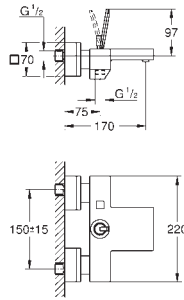

GROHE EUROCUBE JOY

Ref. No.	Colour	EAN
23 666 000	Chrome	4005176342226

Eurocube Joy
Single-lever bath/shower mixer 1/2"
wall mounted
metal lever
GROHE FeatherControl Joystick cartridge
GROHE XL Waterfall
integrated non-return valve
in the shower outlet 1/2"
S-unions
protected against backflow