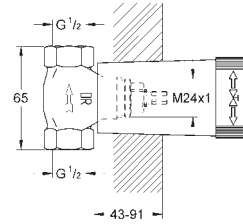

GROHE SPA

GROHE GRANDERA

SPA BATH TAPS

Ref. No. Colour EAN

29 032 000 4005176845277

Concealed valve pre-assembled headpart 1/2" threaded union 1/2" installation depth adjustable 43 - 91 mm DR-brass

35 028 000 4005176908316