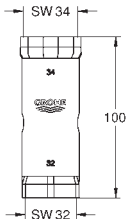

GROHE SPECIAL TOOLS

Ref. No.   Colour   EAN

19 332 000   4005176823695

Socket Spanner
34 mm for dis-/assembly of central screw coupling and GROHE TurboStat
thermostatic compact cartridge
32 mm for disassembly of 35 mm cartridge