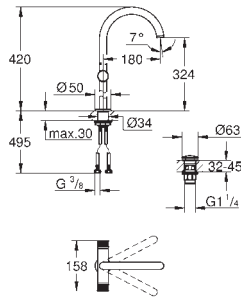

Ref. No.	Colour	EAN
21 142 000	Chrome	4005176510052
21 142 DC0	supersteel	4005176509957
21 142 GL0	cool sunrise	4005176509896
21 142 DA0	warm sunset	4005176509971
21 142 AL0	brushed hard graphite	4005176510014

Aerio Private Collection
Basin mixer, 1/2"
XL-Size
for free-standing basins
ceramic headparts 1/2", 90°
GROHE Long-Life Shine durable sparkling sheen
GROHE EcoJoy 5.7 l/min laminar mousseur
rapid installation system
swivel tubular spout with mousseur and stop limiter
Push-open waste set 1 1/4"
flexible connection hoses
knobs with metal inlay
can be combined with 48 456 000 or 48 457 000