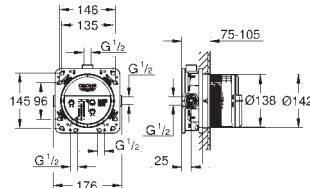

GROHE RAPIDO SMARTBOX

Ref. No. Colour EAN

35 604 000 4005176698774

GROHE Rapido SmartBox
Universal rough-in box, 1/2"
3 outlets 1/2"
2 inlets below, 1/2"
installation depth 75-105 mm
connection unit in DR brass
pre-mounted flushing plug
stable build-in box and protective cover
fixing options for solid walls and dry cladding
gasket
without set for final installation
professional edition

14 055 000 4005176413520

Backflow protection combination (DIN-EN1717)
retrofit set for protection against backflow in combination with integrated inlet-, pop-up and waste systems
replaces separate pipe interrupter for residential use
fits trim sets for 2 outlets made for combination with GROHE Rapido SmartBox:
Grotherm SmartControl, SmartControl Mixer, Grotherm 2-handle thermostats, single-lever mixers

14 053 00M 4005176413513