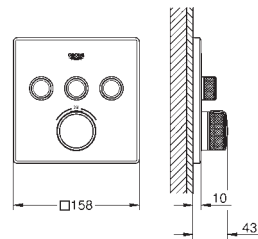

35 604 000 4005176698774
GROHE Rapido SmartBox universal rough-in box for concealed installation