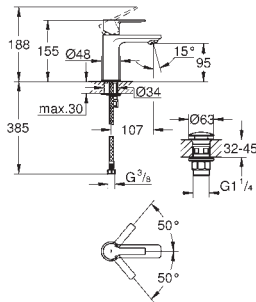

23 791 001	Chrome	4005176409097
23 791 DC1	supersteel	4005176412707
23 791 AL1	brushed hard graphite	4005176586125

Lineare
Basin mixer 1/2"
XS-Size
monobloc installation
metal lever
28 mm ceramic cartridge
with **GROHE SilkMove**
with temperature limiter
GROHE Long-Life Shine durable sparkling sheen
GROHE Water Saving SpeedClean mousseur 5.7 l/min
GROHE FastFixation Plus installation system
smooth body with push-open pop-up waste set 1 1/4"
flexible connection hoses