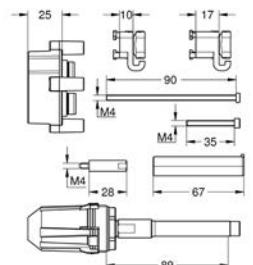

Universal extension set single-lever mixers, 25 mm
fits for concealed single-lever mixers in combination with GROHE Rapido SmartBox