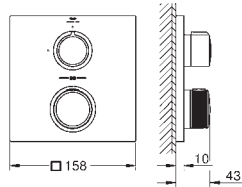

Allure
Thermostat for concealed installation with one valve
set for final installation for
GROHE Rapido SmartBox 35 600/35 604
GROHE TurboStat compact cartridge
with wax thermoelement
GROHE Long-Life Shine durable sparkling sheen
wall escutcheon with **GROHE FastFixation**
(covered escutcheon- and shaft sealing, covered fixing)
metal escutcheon, retroactively 6° adjustable
GROHE SafeStop safety button at 38°C
(calibration required)
GROHE SafeStop Plus optional temperature limiter at 43°C or 46°C included
built-in non return valve
and dirt strainers
ceramic stop valve, 120°
metal handles
flow performance:
outlet B = 27 l/min
outlet C = 30 l/min
without roughing-in-set

35 604 000	4005176698774
GROHE Rapido SmartBox universal rough-in box for concealed installation