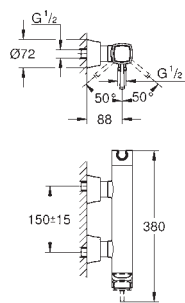

Grandera
Single-lever shower mixer 1/2"
wall mounted
GROHE SilkMove 46 mm ceramic cartridge
GROHE Long-Life Shine durable sparkling sheen
adjustable flow rate limiter
integrated hand shower holder
shower outlet 1/2"
integrated non-return valve
covered S-unions
protected against backflow

24 374 000 **Chrome** 4005176758263
24 374 IGO **chrome/gold** 4005176758287