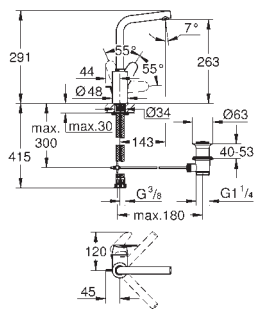

**Eurodisc Cosmopolitan
Single-lever basin mixer 1/2"**
L-Size
monobloc installation
metal lever
covered lever fixing
GROHE SilkMove 35 mm ceramic cartridge
adjustable flow rate limiter
GROHE Long-Life Shine durable sparkling sheen
Lead and Nickel Free Inner Water Ways
GROHE FastFixation Plus installation system
mousseur
swivel tubular spout
with stop restriction
pop-up waste set 1 1/4"
flexible connection hoses
min. recommended pressure 1.0 bar
optional temperature limiter (46 375 000)

23 432 000	Chrome	4005176993763