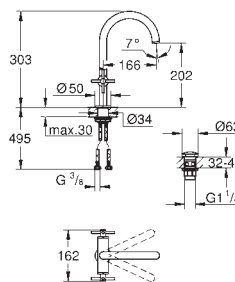

21 144 000	Chrome	4005176763267
21 144 DC0	supersteel	4005176763298
21 144 GL0	cool sunrise	4005176763304
21 144 DA0	warm sunset	4005176763281
21 144 AL0	brushed hard graphite	4005176763274

Atrio
Basin mixer, 1/2" L-Size
ceramic headparts 1/2", 90°
GROHE Long-Life Shine durable sparkling sheen
GROHE EcoJoy 5.7 l/min laminar mousseur rapid installation system swivel tubular spout with mousseur and stop limiter Push-open waste set 1 1/4" flexible connection hoses with cross handles
Two different sets of caps included. One set with „H" and „C" marking, one set without marking.