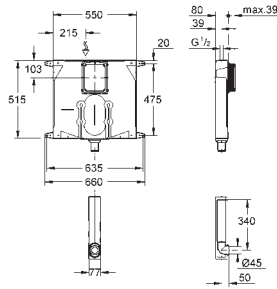

GROHE FLUSHING CISTERNS

Ref. No. Colour EAN

38 863 000 4005176832345

Flushing cistern for WC 80 mm 6 l / 3 l

pneumatic discharge valve offering 2 modes of operation: dual flush or single flush
water supply connection from top with push fit flexible hose union with isolation valve 1/2"
Inspection shaft incl. protection during construction phase,
for vertical flush plates only
fixing brackets
for mounting of small flush plates please order revision shaft 40 949 000 (sold separately)

38 422 000 4005176275203