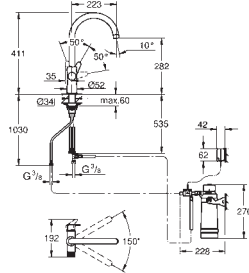

**GROHE Blue Pure BauCurve
Starter kit with Ultrasafe filter**
Consisting of:
GROHE Blue single-lever sink mixer with filter function
monobloc installation
C-spout
separate handle for filtered water
28 mm ceramic cartridge
with **GROHE SilkMove**
swivel tubular spout
swivel area 150°
separate inner water ways for filtered
and non-filtered water
flexible connection hoses
GROHE Blue filter head
GROHE Blue Ultrasafe filter retains microplastic > 1 µm, 99.999 % of bacteria and 99,5 % of lead
reduces substances responsible for unpleasant taste and odour, e.g. chlorine
filter capacity 3000 l, the filter must be replaced after 6 months of use
flow meter for filter lifetime measurement including 2 x AA batteries

30 583 000	Chrome	4005176744921
30 583 DC0	supersteel	4005176744938