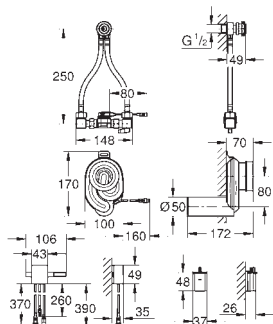

GROHE ELECTRONIC ACTUATIONS FOR URINAL

Ref. No. Colour EAN

39 367 000

4005176341533

Temperature sensor for urinal

6V lithium battery, type CR-P2
with water connection set and stop valve
Waste trap with temperature sensor
cartridge with solenoid valve and dirt strainer
flow pressure min 0.5 bar
operating pressure max 10 bar
7 pre-set programs
auto flush
cleaning mode
pre-flush on/off
CE approved
only for certain urinal ceramics, check online TPI

39 369 000

4005176341557