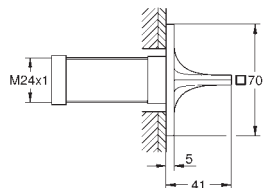

19 334 001	Chrome	4005176513558
	19 334 GN1	brushed cool sunrise	4005176513374
	19 334 DL1	brushed warm sunset	4005176513435
	19 334 A01	hard graphite	4005176513534
Allure Concealed stop-valve trim for concealed valve 35 028 000 or 29 032 000 GROHE Long-Life Shine durable sparkling sheen installation depth adjustable 20-80 mm escutcheon with screwable wall sealing with lever handle