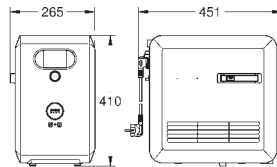

between transmitter and receiver

compatible only with GROHE Blue taps with push button operation

System requirements Apple

iPhone with iOS 12.0 or higher

System requirements Android

smart phone with Android 6.0 or higher