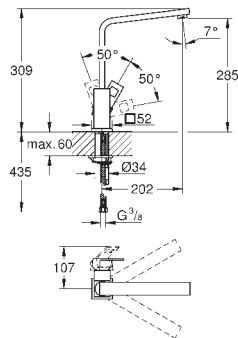

31 255 000 Chrome 4005176901416
31 255 DC0 supersteel 4005176994319

Eurocube
Single-lever sink mixer 1/2"
high spout
monobloc installation
GROHE Long-Life Shine finish
28 mm ceramic cartridge
with **GROHE SilkMove**
mousseur
swivel cast spout
swivel area 90°
flexible connection hoses
rapid installation system

KITCHEN
FITTINGS