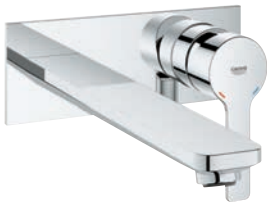

Lineare
2-hole basin mixer
L-Size
wall mounted
set for final installation for
23 571 000
without concealed body
metal escutcheon
metal lever
GROHE Long-Life Shine durable sparkling sheen
GROHE Water Saving mousseur 5.7 l/min
GROHE AquaGuide adjustable mousseur
centre distance 110 mm
projection 207 mm

23 571 000		4005176334276