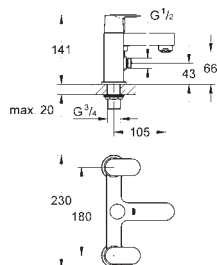

Eurosmart Cosmopolitan
Two-handed Bath/Shower mixer 1/2"
deck mounted
metal handles
GROHE Long-Life headpart 3/4"
automatic diverter: bath/shower
integrated non-return valve
in the shower outlet 1/2"
GROHE Long-Life Shine durable sparkling sheen
min. recommended pressure 0.2 bar