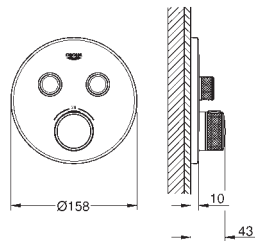

GROHE GROHTHERM SMARTCONTROL

Ref. No. Colour EAN

29 119 000	★ Chrome	4005176412257
29 119 DC0	★ supersteel	4005176455056
29 119 GL0	★ cool sunrise	4005176493041
29 119 GN0	★ brushed cool sunrise	4005176493058
29 119 DA0	★ warm sunset	4005176493065
29 119 DL0	★ brushed warm sunset	4005176493072
29 119 A00	hard graphite	4005176493089
29 119 AL0	★ brushed hard graphite	4005176455063

Grotherm SmartControl

Thermostat for concealed installation with 2 valves

set for final installation for

GROHE Rapido SmartBox 35 600/35 604

metal wall escutcheon with **GROHE FastFixation** (covered escutcheon and shaft sealing, covered fixing), retroactively 6° adjustable

GROHE Long-Life Shine durable sparkling sheen

GROHE SmartControl push for ON-OFF, turn for volume adjustment from

GROHE Water Saving to full flow

exchangeable symbols

GROHE TurboStat compact cartridge

with wax thermoelement

GROHE ProGrip with knurl structure

GROHE SafeStop safety button at 38°C

(calibration required)

GROHE SafeStop Plus optional temperature limiter at 43°C or 46°C included

built-in non return valve

and dirt strainers

multiple outlets can be run simultaneously

without roughing-in-set

flow performance:

outlet B = 24 l/min

outlet C = 26 l/min

outlet B+C = 29 l/min

35 604 000

4005176698774

GROHE Rapido SmartBox universal rough-in box for concealed installation

29 507 KF0 phantom black

4005176782534

Grotherm SmartControl

Thermostat for concealed installation with 2 valves

set for final installation for

GROHE Rapido SmartBox 35 600/35 604

metal wall escutcheon with **GROHE FastFixation** (covered escutcheon and shaft sealing, covered fixing), retroactively 6° adjustable

GROHE Long-Life Shine finish

GROHE SmartControl push for ON-OFF, turn for volume adjustment from

GROHE Water Saving to full flow

exchangeable symbols

GROHE TurboStat compact cartridge

with wax thermoelement

GROHE ProGrip with knurl structure

GROHE SafeStop safety button at 38°C

(calibration required)

GROHE SafeStop Plus optional temperature limiter at 43°C or 46°C included

built-in non return valve

and dirt strainers

multiple outlets can be run simultaneously

without roughing-in-set

flow performance:

outlet B = 24 l/min

outlet C = 26 l/min

outlet B+C = 29 l/min