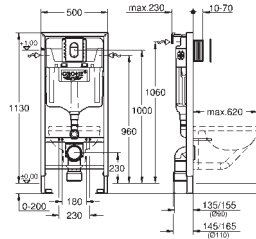

GROHE RAPID SL FOR WC

Ref. No.	Colour	EAN
39 504 000	Chrome	4005176454103

Rapid SL
3-in-1 set for WC, 1.13 m installation height
flushing cistern GD 2, 6 - 3 l
Consisting of:
Rapid SL element for WC (38 528 001)
Arena Cosmopolitan S flush plate, chrome (37 624 000)
front wall brackets (38 558 00M)
including revision shaft 40 911 000 for mounting of small flush plates

39 581 000	Chrome	4005176496011