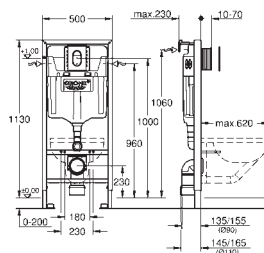

Rapid SL
3-in-1 set for WC, 1.13 m installation height
with flushing cistern GD 2 , 6 l - 9 l

Consisting of:
Rapid SL element for WC (38 528 001)
Skate Air S flush plate, chrome, vertical installation (37 965 000)
front wall brackets (38 558 00M)