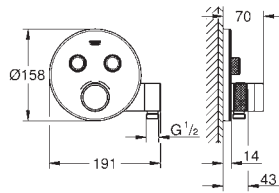

35 604 000

4005176698774

GROHE Rapido SmartBox universal rough-in box for concealed installation