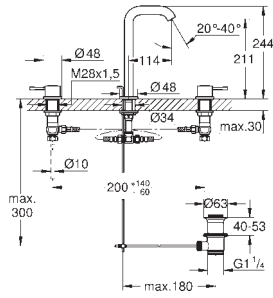

GROHE ESSENCE

Ref. No.	Colour	EAN
20 299 001	Chrome	4005176307096

Essence
3-hole basin mixer
L-Size
metal lever
ceramic headparts 1/2", 90°
GROHE Long-Life Shine durable sparkling sheen
GROHE Water Saving mousseur 5.7 l/min
GROHE FastFixation installation system
GROHE AquaGuide adjustable mousseur
pop-up waste set 1 1/4"
pressure-proof, flexible connection hoses
between spout and side valves
union nut 1/2" x 10.5 mm

29 192 001	★ Chrome	4005176698279
29 192 DC1	★ supersteel	4005176711770
29 192 GL1	★ cool sunrise	4005176711800
29 192 GN1	★ brushed cool sunrise	4005176711817
29 192 DA1	★ warm sunset	4005176711763
29 192 DL1	★ brushed warm sunset	4005176711787
29 192 A01	hard graphite	4005176711732
29 192 AL1	★ brushed hard graphite	4005176711749