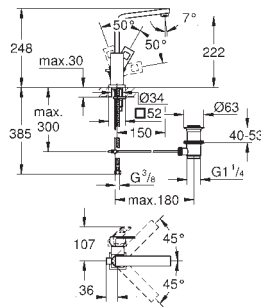

23 135 00E	Chrome	4005176906732

Eurocube
Single-lever basin mixer 1/2"
L-Size
monobloc installation, metal lever
28 mm ceramic cartridge
with **GROHE SilkMove**
temperature limiter
GROHE Long-Life Shine durable sparkling sheen
GROHE Water Saving SpeedClean mousseur 5.7 l/min
GROHE FastFixation Plus installation system
swivel tubular spout with stop limiter
pop-up waste set 1 1/4"
flexible connection hoses

23 135 000	Chrome	4005176901027
ditto, with non-restricted flow