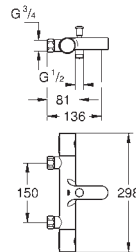

Grohtherm 800 Cosmopolitan
Thermostatic bath/shower mixer 1/2"
wall mounted
GROHE Long-Life Shine durable sparkling sheen
GROHE MetalGrip ergonomically shaped metal handles
GROHE SafeStop safety button at 38°C
(calibration required)
GROHE SafeStop Plus optional temperature limiter at 43°C included
GROHE TurboStat compact cartridge
with wax thermoelement
integrated mixed water shut off
automatic diverter: bath/shower
volume handle with **GROHE EcoButton**
(economy button with individually
adjustable economy stop)
ceramic headpart 1/2", 180°
shower bottom outlet 1/2"
mousseur
built-in non return valves
dirt strainers
protected against backflow
without connection unions for wall mounting
GROHE Water Saving - Less water, perfect flow

34 772 000 Chrome 4005176612893