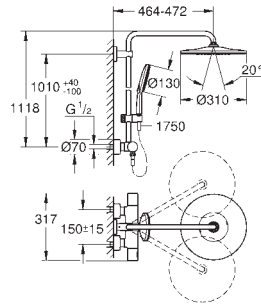

GROHE RAINSHOWER SMARTACTIVE SYSTEM

Ref. No. Colour EAN

26 647 000 Chrome 4005176533013

Rainshower SmartActive 310

Shower system with thermostat for wall mounting

Consisting of:

horizontal swivable 450 mm projection shower arm

exposed thermostatic shower

with Aquadimmer function

allows change between:

head shower Rainshower Mono 310 (26 561)

with ball joint

rotation angle $\pm 15^\circ$

hand shower Rainshower SmartActive 130 (26 544)

adjustable height via gliding element

including performance grip

Silverflex shower hose 1750 mm (28 388 000)

GROHE TurboStat compact cartridge

with wax thermoelement

GROHE SafeStop safety button at 38°C

(calibration required)

GROHE SafeStop Plus optional temperature limiter at 43°C included

GROHE CoolTouch prevents scalding on hot surfaces

GROHE DreamSpray perfect spray pattern

GROHE SmartTip showering spray selection via push of a ring

GROHE Long-Life Shine durable sparkling sheen

GROHE FastFixation upper bracket adjustable

SpeedClean anti-limescale system

suitable for instantaneous heaters from 18 kW/h

minimum flow rate 7 l/min.

26 647 LSO moon white 4005176533051
ditto, head shower with white spray plate

26 648 000 Chrome 4005176533020

Rainshower SmartActive 310

Shower system with thermostat for wall mounting

Consisting of:

horizontal swivable 450 mm projection shower arm

exposed thermostatic shower

with Aquadimmer function

allows change between:

head shower Rainshower Mono 310 (26 562)

with ball joint

rotation angle $\pm 15^\circ$

hand shower Rainshower SmartActive 130 (26 574)

adjustable height via gliding element

including performance grip

Silverflex shower hose 1750 mm (28 388 000)

GROHE TurboStat compact cartridge

with wax thermoelement

GROHE SafeStop safety button at 38°C

(calibration required)

GROHE SafeStop Plus optional temperature limiter at 43°C included

GROHE CoolTouch prevents scalding on hot surfaces

GROHE DreamSpray perfect spray pattern

GROHE SmartTip showering spray selection via push of a ring

GROHE Long-Life Shine durable sparkling sheen

GROHE Water Saving 9.5 l/min flow limiter

GROHE FastFixation upper bracket adjustable

SpeedClean anti-limescale system

suitable for instantaneous heaters from 18 kW/h

minimum flow rate 7 l/min.