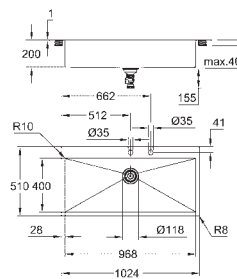

GROHE FastFixation installation system

cut-out (top mount): 1009 x 495 mm (R3)
cut-out (flush mount): 1009 x 495 mm (R3) (top step outer size: -1025 x 511 -R8 deep -3.5 mm)

waste: Ø 3.5"/90 mm waste strainer with automatic waste fitting
accessories included: automatic waste fitting with rotary handle,
waste kit, basket strainer waste, mounting set
optional push to open excenter (40 986 SD0)
amount of fasteners included (top mount): 12