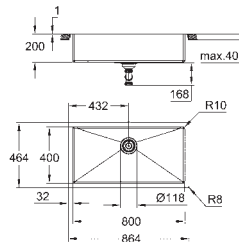

GROHE STAINLESS STEEL SINKS

Ref. No. Colour EAN

31 577 SD1 stainless steel 4005176607110

K700U

Stainless steel sink

model: K700U 60-S 59,5/45 1.5 lh
mounting type: undermount, top mount or flush mount
material: stainless steel AISI 304 (V2A)
material thickness: 1 mm

GROHE Long-Life Shine finish
finish: satin finish

GROHE Whisper

min. cabinet size: 600 mm
dimensions: 595 x 450 mm

1 bowl: 340 x 400 x 200 mm

0.5 bowl: 180 x 400 x 140 mm

outer radius: R16 (undermount)/R3 (topmount), inner bowl radius: R15

GROHE FastFixation installation system

sink mountable left

cut-out (undermount): 547 x 402 mm (R16)

cut-out (top mount): 580 x 435 mm (R3)

cut-out (flush mount): 580 x 435 mm (R3) (top step outer size: -596 x 451 -R8 deep -3.5 mm)

drainer: Ø 3.5"/90 mm basket strainer waste

accessories included: waste kit, basket strainer waste, mounting set

optional push to open excenter (40 986 SD0)

amount of fasteners included (top mount): 8

amount of fasteners included (undermount): 8

31 578 SD1 stainless steel 4005176607127

K700

Stainless steel sink

model: K700 45-S 46.4/46.4 1.0

mounting type: undermount, top mount or flush mount

material: stainless steel AISI 304 (V2A)

material thickness: 1 mm

GROHE Long-Life Shine finish

finish: satin finish

GROHE Whisper

min. cabinet size: 450 mm

dimensions: 464 x 464 mm

1 bowl: 400 x 400 x 200 mm

outer radius: R11 (undermount)/R3 (topmount), inner bowl radius: R10

GROHE FastFixation installation system

cut-out (undermount): 402 x 402 mm (R11)

cut-out (top mount): 449 x 449 mm (R3)

cut-out (flush mount): 449 x 449 mm (R3) (top step outer size: -465 x 465 -R8 deep -3.5 mm)

drainer: Ø 3.5"/90 mm basket strainer waste

accessories included: waste kit, basket strainer waste, mounting set

optional push to open excenter (40 986 SD0)