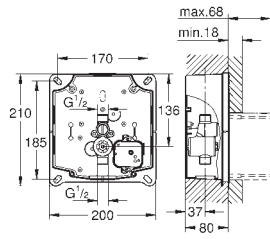

GROHE ELECTRONIC ACTUATIONS FOR URINAL

Ref. No. Colour EAN

37 338 000 4005176837920

GROHE Rapido U
roughing-in set for urinal
for manual actuation or Tectron infra-red electronic 6 V or 230 V
water group with stop valve
flow pressure min 0.5 bar
operating pressure max 10 bar
flush aid
functional unit checked ex factory
water supply connections 1/2" outer thread
connecting box for mains supply
installation box with gasket
fixing points for dry cladding and masonry-in
inspection shaft incl. protection

38 787 000 400517685689