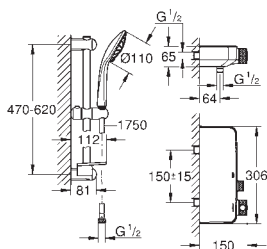

34 720 000	Chrome	4005176457661
	Grohtherm SmartControl Thermostatic shower mixer 1/2" with shower set Consisting of: Grohtherm SmartControl thermostatic shower mixer (34 719 000) Euphoria 110 Massage shower set, 600 mm (27 231 001)