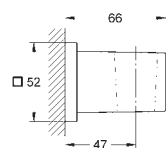

27 693 000	Chrome	4005176907043

Euphoria Cube
Wall hand Shower holder
non-adjustable
GROHE Long-Life Shine durable sparkling sheen