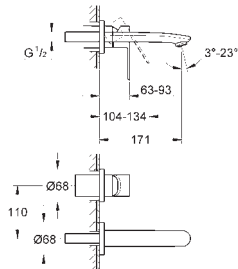

Eurostyle Cosmopolitan 2-hole basin mixer

S-Size

wall mounted
set for final installation for
23 571 000
without concealed body
metal escutcheon
metal lever
GROHE Long-Life Shine durable sparkling sheen
GROHE AquaGuide adjustable mousseur
centre distance 110 mm
projection 171 mm

23 571 000 4005176334276