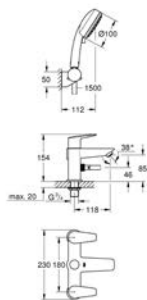

BauEdge
Two-handed Bath/Shower mixer 1/2"
deck mounted
Ceramic valves 3/4", 90°
automatic diverter, lockable: bath/shower
integrated non-return valve
GROHE Long-Life Shine durable sparkling sheen
Min. recommended pressure 0.5 bar
with shower set
Tempesta Cosmopolitan hand shower (26 130)
Tempesta shower holder (27 595)
Relaxaflex shower hose 1500 mm (28 161)