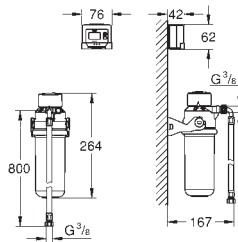

40 438 001   4005176984105

**GROHE Blue
S-size filter starter set**

Consisting of:

GROHE Blue filter head
GROHE Blue S-Size filter for water hardness reduction and premium taste
Capacity 600 L at 20° dKH
flow meter for filter lifetime measurement including 2 x AA batteries
compatible with GROHE Blue Pure single faucets and GROHE Red water systems