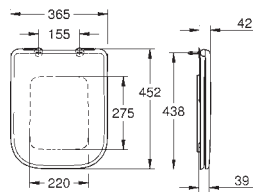

39 813 000   **alpine white**   **4005176637131**

BauEdge Ceramic
WC seat soft close
with lid
quick release function
detachable
material: Duroplast
including fixation set
stainless steel hinges
easy fixation from above
weight bearing capacity 150 kg
compatible with all BauEdge ceramic bowls