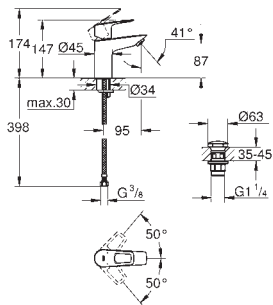

BauLoop
Basin mixer 1/2"
S-Size
monobloc installation
metal lever
GROHE Long-Life 28 mm ceramic cartridge
with temperature limiter
GROHE Long-Life Shine durable sparkling sheen
Lead and Nickel Free Inner Water Ways
GROHE LowFlow mousseur 3.5 l/min
rapid installation system
smooth body with plastic push open waste set 1 1/4"
flexible connection hoses
professional edition

23 762 001 Chrome 4005176555763