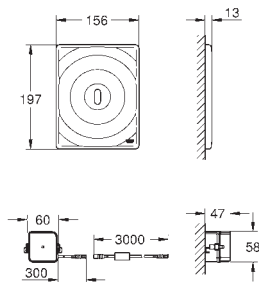

Tectron Surf
Infra-red electronic for WC flushing cistern
with infrared sensor for bi-directional communication for monitoring, configuration and servicing
GROHE Long-Life Shine durable sparkling sheen
with transformer 100-230 V AC, 50-60 Hz, 6 V DC
for flushing cistern GD 2 / Rapid SL 1.13 m only
servo motor
concealed installation
front plate 156 x 197 mm
infra-red control
7 pre-set programs
auto flush
cleaning mode
pre-flush on/off
additional functions and precise settings
by remote control 36 407
adjustable flush (3 - 9 l) by hand or remote
CE approved
for use with Rapid SLX please order shaft 66 791 000 (sold separately)

37 419 000   **Chrome**   **4005176933806**
37 419 SD0   **stainless steel**   **4005176933813**