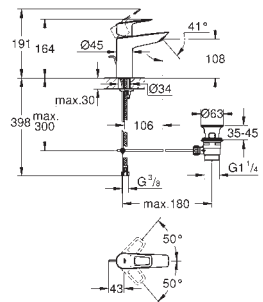

BauLoop
Basin mixer 1/2"
M-Size
monobloc installation
metal lever
GROHE Long-Life 28 mm ceramic cartridge
with temperature limiter
GROHE Long-Life Shine durable sparkling sheen
Lead and Nickel Free Inner Water Ways
GROHE Water Saving mousseur 5.7 l/min
rapid installation system
plastic pop-up waste set 1 1/4"
flexible connection hoses
professional edition