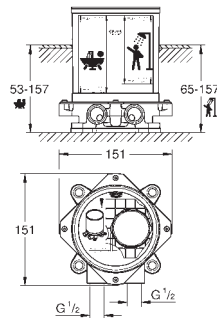

45 984 001	Chrome ditto, hand shower with 6.5 l/min flow limiter	4005176992056
	Rough-in set 1/2" for floor-mounted bath mixers/spouts and shower mixers without finishing trim set installation plate with 360° horizontal and 3° vertical adjustment installation depth 53-157 mm for bath mixers/spouts, depth compensation 104 mm installation depth 65-157 mm for shower mixers, depth compensation 92 mm two 1/2" female connections (hot/cold supplies) flushing plug Can take a single mixed supply fixing material