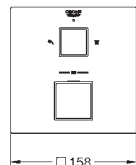

Grotherm Cube

Thermostatic shower mixer for 2 outlets with integrated shut off/diverter valve

set for final installation for
GROHE Rapido SmartBox 35 600/35 604

GROHE TurboStat compact cartridge
with wax thermoelement

GROHE Long-Life Shine durable sparkling sheen
wall escutcheon with **GROHE FastFixation**
(covered escutcheon- and shaft sealing, covered fixing)
metal escutcheon, retroactively 6° adjustable

printed head and hand shower symbol
GROHE SafeStop safety button at 38°C
(calibration required)

GROHE SafeStop Plus optional temperature limiter at 43°C or 46°C included

GROHE AquaDimmer, integrated shut off/diverter valve

flow performance:

outlet B = 27 l/min

outlet C = 30 l/min

without roughing-in-set

35 604 000

4005176698774

GROHE Rapido SmartBox universal rough-in box for concealed installation