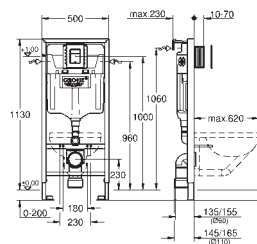

Rapid SL
3-in-1 set for WC, 1.13 m installation height
with flushing cistern GD 2 , 6 l - 9 l

Consisting of:
Rapid SL element for WC (38 528 001)
Skate Cosmopolitan S flush plate, chrome (37 535 000)
front wall brackets (38 558 00M)
including revision shaft 40 911 000 for mounting of small flush plates

39 503 000   Chrome   4005176454097