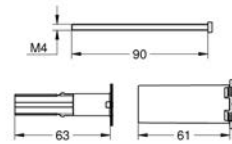

Universal extension set 2-handle thermostats, 25 mm
fits for concealed 2-handle thermostats in combination with
GROHE Rapido SmartBox

49 003 000   Chrome   4005176413537