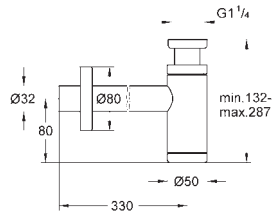

GROHE SPA

GROHE
GRANDERA

Ref. No.

Colour

EAN

28 912 000 ★ Chrome

4005176266751

Bottle trap, 1 1/4"

for basins

brass

(screw-top for cleaning)

large sliding escutcheon

GROHE Long-Life Shine durable sparkling sheen