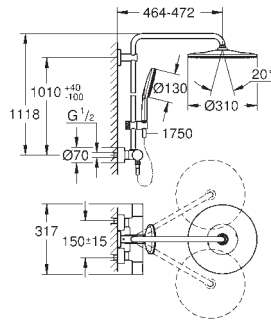

GROHE RAINSHOWER SMARTACTIVE SYSTEM

Ref. No. Colour EAN

22 119 KF0 phantom black 4005176782510

Rainshower SmartActive 310
Shower system with thermostat for wall mounting
Consisting of:
horizontal swivable 450 mm projection shower arm
exposed thermostatic shower
with Aquadimmer function
allows change between:
head shower Rainshower Mono 310
with ball joint
rotation angle $\pm 15^\circ$
hand shower Rainshower SmartActive 130 (22 127 KF0)
adjustable height via gliding element
including performance grip
Silverflex shower hose 1750 mm (28 388 000)
GROHE TurboStat compact cartridge
with wax thermoelement
GROHE SafeStop safety button at 38°C
(calibration required)
GROHE SafeStop Plus optional temperature limiter at 43°C included
GROHE CoolTouch prevents scalding on hot surfaces
GROHE DreamSpray perfect spray pattern
GROHE SmartTip showering spray selection via push of a ring
GROHE Long-Life Shine finish
GROHE Water Saving 9.5 l/min flow limiter
GROHE FastFixation upper bracket adjustable
SpeedClean anti-limescale system
suitable for instantaneous heaters from 18 kW/h
minimum flow rate 7 l/min.

26 649 000 Chrome 4005176533037