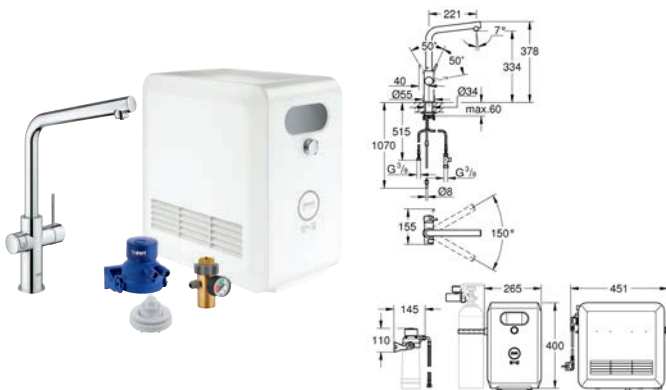

for Apple** and Android devices

Bluetooth range (max. 10 m) varies depending on materials used and walls

between transmitter and receiver

filter head with flexible water hardness adjustment

GROHE Blue filter, CO₂ bottle and cleaning cartridge are not included in the

delivery and have to be ordered separately

suitable filters:

- filter S-size, capacity 600 l at 20° dKH (40 404 001)

- filter M-size, capacity 1500 l at 20° dKH (40 430 001)

- filter L-size, capacity 2500 l at 20° dKH (40 412 001)

- activated carbon filter, capacity 3000 l (40 547 001)

- Magnesium + Zinc filter, capacity 400 l at 17° dGH (40 691 002)

System requirements Apple

iPhone with iOS 12.0 or higher

System requirements Android

smart phone with Android 6.0 or higher

Mobile devices and GROHE Watersystems App*** are not included in delivery

and have to be ordered separately via an authorised Apple store/store/iTunes or

Google Play store.

* The Bluetooth word mark and logos are registered trademarks owned by

Bluetooth SIG, Inc. and any use of such marks by Grohe AG is under license.

Other trademarks and trade names are those of their respective owners.

** Apple, the Apple logo, iPod, iPod Touch, iPhone and iTunes are trademarks of

Apple Inc., registered in the U.S. and other countries. Apple is not responsible for

the function of this device or its compliance with safety and regulatory standards.