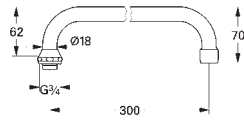

GROHE OUTLETS AND SPOUTS

Ref. No.	Colour	EAN

13 034 000	Chrome	4005176022869

Swivel tube spout
for kitchen wall mixers, 1/2"
tubular spout
mousseur
projection 300 mm
coupling nut 3/4"
DR-brass
GROHE Long-Life Shine finish

13 071 000	Chrome	4005176023132