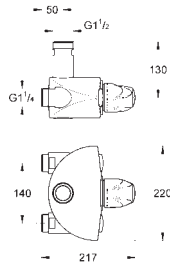

GROHE GROHTHERM XL

Ref. No.   Colour   EAN

35 085 000   Chrome   4005176207068

Grotherm XL
Thermostat mixer 1"
wall mounted
range of use 9l/min to 140l/min
wax thermoelement
temperature scale handles with pre-adjustable
safety stop between 33°C and 43°C
arrangement to make the thermal
disinfection easier
built-in non return valves and dirt strainers as compact service units
connecting thread 1 1/4"
outlet thread 1 1/2"
changeable top/bottom outlet
without connection unions for wall mounting
GROHE Long-Life Shine durable sparkling sheen

35 087 000   Chrome   4005176207082