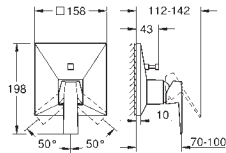

Ref. No.	Colour	EAN
24 279 000	Chrome	4005176759949
24 279 DC0	supersteel	4005176759963
24 279 AL0	brushed hard graphite	4005176759956

Allure Brilliant
Single-lever mixer with 2-way diverter
set for final installation for
GROHE Rapido SmartBox 35 600/35 604
GROHE SilkMove 46 mm ceramic cartridge
GROHE Long-Life Shine durable sparkling sheen
wall escutcheon with **GROHE FastFixation**
(covered escutcheon- and shaft sealing, covered fixing)
metal escutcheon, retroactively 6° adjustable
metal lever
automatic 2-way diverter
flow performance:
outlet B = 27 l/min, outlet C = 27 l/min
without roughing-in-set

24 425 000	Chrome	4005176795220
24 425 DC0	supersteel	4005176795237
24 425 AL0	brushed hard graphite	4005176795244

Allure Brilliant Private Collection single-lever mixer with 2-way diverter with knurled handle

24 426 000	Chrome	4005176795251
24 426 DC0	supersteel	4005176795268
24 426 AL0	brushed hard graphite	4005176795275

Allure Brilliant Private Collection single-lever mixer with 2-way diverter with white Caesarstone handle

24 427 000	Chrome	4005176795282
24 427 DC0	supersteel	4005176795299
24 427 AL0	brushed hard graphite	4005176795305

Allure Brilliant Private Collection single-lever mixer with 2-way diverter with black Caesarstone handle

35 604 000		4005176698774
GROHE Rapido SmartBox universal rough-in box for concealed installation