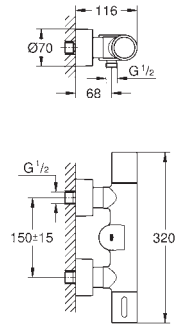

GROHE EUROSMART COSMOPOLITAN E

Ref. No. Colour EAN

36 457 000 Chrome 4005176494765

Eurosmart Cosmopolitan E Special
Infra-red electronic shower mixer with thermostatic temperature control
with infrared sensor for bi-directional communication
for monitoring, configuration and servicing
6V lithium battery, type CR-P2
battery lifetime approx. 7 years (150 actuations a day)
ergonomic metal handle
GROHE Long-Life Shine durable sparkling sheen
GROHE CoolTouch
non-return valve
dirt strainers
GROHE SafetyPlus fixed temperature stop
temperature scale handle with pre-adjustable
safety stop between 35°C and 41°C (calibration required)
metal temperature safety stop
full unmixed hot or cold water in extreme handle position for legionella sampling
shower bottom outlet 1/2" with
integrated non return-valve
with S-unions, chrome nuts and covers
self-sealing escutcheons
multistage battery status display
7 pre-set programs
auto flush
thermal disinfection
cleaning mode
additional functions and precise settings
by remote control 36 407
CE approved
noise classification 1 in accordance
with DIN4109

36 456 000 Chrome 4005176494758