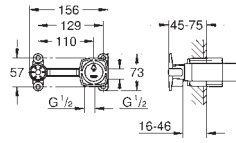

29 417 000 Chrome 4005176757815
29 417 IGO chrome/gold 4005176757822
ditto, projection 234 mm

GROHE SPA

GROHE GRANDERA

Ref. No. Colour EAN

23 319 000 4005176931192

Grandera
Single-lever mixer 1/2", concealed body
for 2 hole basin mixer
wall installation
without finishing trim set
GROHE SilkMove 35 mm ceramic cartridge
adjustable flow rate limiter
installation depth 45 to 75 mm
installation device