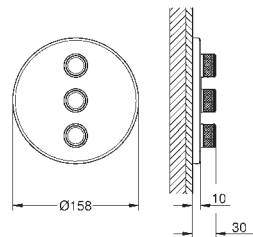

35 604 000

4005176698774

GROHE Rapido SmartBox universal rough-in box for concealed installation