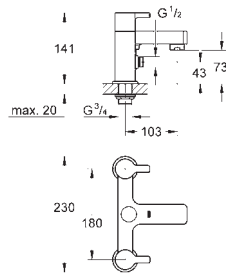

25 113 000 Chrome 4005176881862

Lineare
Two-handed Bath/Shower mixer 1/2"
deck mounted
metal handles
GROHE Long-Life headpart 3/4"
automatic diverter: bath/shower
integrated non-return valves in the
shower outlet 1/2"
recommended pressure 0.2-5.0 bar
GROHE Long-Life Shine durable sparkling sheen