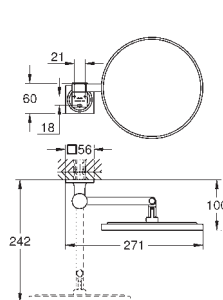

Ref. No.	Colour	EAN
40 967 001	Chrome	4005176531323
40 967 GN1	brushed cool sunrise	4005176531361
40 967 DL1	brushed warm sunset	4005176531385
40 967 A01	hard graphite	4005176531392

Allure
Beauty / shaving mirror
wall mounted
magnification: x 7
material: glass / metal
concealed fastening
GROHE Long-Life Shine durable sparkling sheen