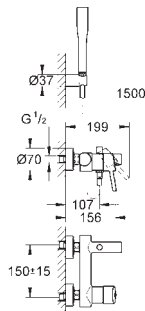

Concetto
Single-lever bath/shower mixer 1/2"
wall mounted
metal lever
GROHE SilkMove 46 mm ceramic cartridge
GROHE Long-Life Shine durable sparkling sheen
adjustable flow rate limiter
automatic diverter: bath/shower
mousseur, integrated non-return valve
in the shower outlet 1/2"
S-unions
protected against backflow
optional temperature limiter (46 308 000)
with shower set
Consisting of:
Euphoria Cosmopolitan hand shower (27 400)
wall shower holder (27 056)
Relaxaflex hose 1500 mm 1/2" x 1/2" (28 151)