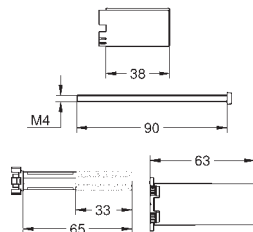

GROHE Rapido SmartBox
Universal extension set single-lever mixers, 25 mm
fits Grotherm SmartControl and SmartControl Mixer sets for final installation with up to three functions in combination with GROHE Rapido SmartBox

14 056 000 4005176466298