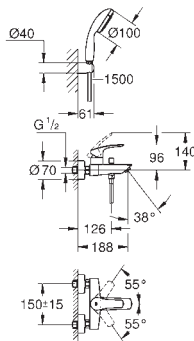

Eurosmart
Single-lever bath/shower mixer 1/2"
wall mounted
metal lever
GROHE SilkMove 35 mm ceramic cartridge
adjustable flow rate limiter
with temperature limiter
GROHE Long-Life Shine durable sparkling sheen
automatic diverter: bath/shower
mousseur
integrated non-return valve
in the shower outlet 1/2"
S-unions
metal wall escutcheons
protected against backflow
with shower set
Consisting of:
hand shower Tempesta 100, 1 spray, 9.5 l/min (27 923)
wall shower holder (28 605)
Relexaflex hose 1500 mm 1/2" x 1/2" (28 151)
professional edition

33 303 003 Chrome 4005176613524