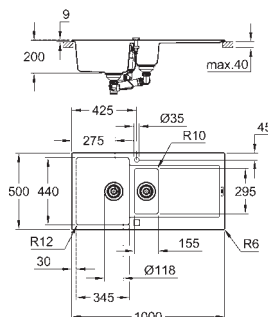

K500

Composite sink with drainer
model: K500 60-C 100/50 1.5 rev
mounting type: top mount
material: quartz composite

GROHE Whisper

min. cabinet size: 600 mm
dimensions: 1000 x 500 mm
1 bowl: 345 x 440 x 200 mm
0.5 bowl: 155 x 295 x 146 mm
outer radius: R6, inner bowl radius: big bowl R12, small bowl R10

GROHE FastFixation installation system

sink mountable left or right
cut-out: 980 x 480 mm
drainer: automatic waste fitting
accessories included: automatic waste fitting with rotary handle, waste kit, basket strainer waste, mounting set
optional push to open excenter (40 986 SD0)
amount of fasteners included (top mount): 12
heat resistant up to 180° C