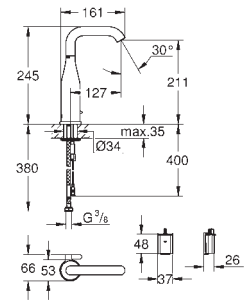

COMMERCIAL
FITTINGS