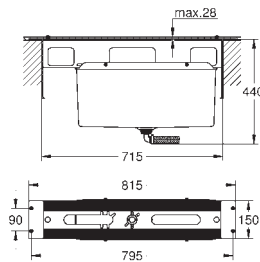

4/5-hole bath combination (optional)
baseframe for installation
under tiled surround
base frame
drainage box with
integrated outlet for splash water
caps to cover screw fixations always come in chrome color