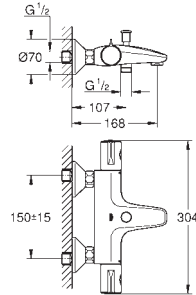

Ref. No. Colour EAN

34 567 000 Chrome 4005176310157

Grohtherm 800
Thermostatic bath/shower mixer 1/2"
wall mounted
GROHE Long-Life Shine durable sparkling sheen
GROHE SafeStop safety button at 38°C
(calibration required)
GROHE SafeStop Plus optional temperature limiter at 43°C included
GROHE TurboStat compact cartridge
with wax thermoelement
integrated mixed water shut off
automatic diverter: bath/shower
volume handle with **GROHE EcoButton**
(economy button with individually
adjustable economy stop)
ceramic headpart 1/2", 180°
shower bottom outlet 1/2"
mousseur
built-in non return valves
dirt strainers
protected against backflow
S-unions
metal escutcheon
GROHE Water Saving - Less water, perfect flow

33 302 003 Chrome 4005176613470