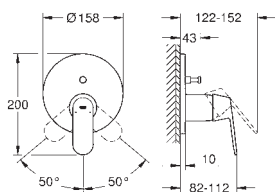

set for final installation for

GROHE Rapido SmartBox 35 600/35 604

GROHE SilkMove 46 mm ceramic cartridge

GROHE Long-Life Shine durable sparkling sheen

wall escutcheon with **GROHE FastFixation**

(covered escutcheon- and shaft sealing, covered fixing)

metal escutcheon, retroactively 6° adjustable

metal lever

automatic 2-way diverter

flow performance:

outlet B = 27 l/min, outlet C = 27 l/min

without roughing-in-set

35 604 000 4005176698774

GROHE Rapido SmartBox universal rough-in box for concealed installation

25 219 001 Chrome 4005176466373