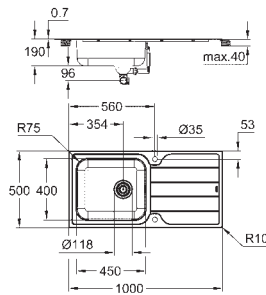

GROHE FastFixation

installation system
sink mountable left or right
cut-out (top-mount): 990 x 490 mm
drilling holes: 2 x 35 mm
waste: Ø 3.5"/90 mm waste strainer with automatic waste fitting
accessories included: automatic waste fitting with rotary handle,
waste kit, basket strainer waste, mounting set
optional push to open excenter (40 986 SD0)
amount of fasteners included (top mount): 16

31 572 SD1 stainless steel 4005176626036

K500

Stainless Steel Sink with Drainer

model: K500 60-S 100/50 1.5 rev
mounting type: top mount
material: stainless steel AISI 304 (V2A)
material thickness: 0.7 mm

GROHE Long-Life Shine finish
finish: satin finish

GROHE Whisper

min. cabinet size: 600 mm
dimensions: 1000 x 500 mm
1 bowl: 340 x 420 x 185 mm
0.5 bowl: 170 x 320 x 125 mm
outer radius: R6 (top mount), inner bowl radius: R65

GROHE FastFixation

installation system
sink mountable left or right
cut-out (top-mount): 990 x 490 mm
drilling holes: 2 x 35 mm
waste: Ø 3.5"/90 mm waste strainer with automatic waste fitting
accessories included: waste kit, basket strainer waste, mounting set
optional push to open excenter (40 986 SD0)
amount of fasteners included (top mount): 16