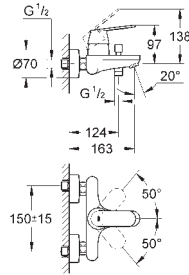

GROHE EUROSMART COSMOPOLITAN

Ref. No. Colour EAN

32 833 000 Chrome 4005176874727

Eurosmart Cosmopolitan
Single-lever bath/shower mixer 1/2"
wall mounted
metal lever
46 mm ceramic cartridge with
Eco-Override-Stop, with **GROHE SilkMove**
GROHE Long-Life Shine durable sparkling sheen
adjustable flow rate limiter
adjustable minimum flow rate 2.5 l/min
automatic diverter: bath/shower
mousseur
integrated non-return valve
in the shower outlet 1/2"
S-unions
protected against backflow
optional temperature limiter ref. no. 08 791

32 832 000 Chrome 4005176874710