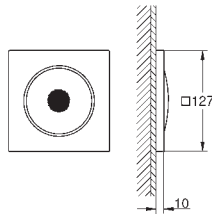

36 473 000   Chrome   4005176758737

**Rainshower F-digital Deluxe
Sound set**

127 x 127 mm per module
full range stereo speaker
Consisting of:
2 speakers with plug connections
waterproof & corrosion protected
GROHE Long-Life Shine durable sparkling sheen
requires rough-in set (29 413 000), F-digital Deluxe base unit box (26 864 000 or 36 476 000), Bluetooth unit (36 475 000) and various cable connections – all to be ordered separately due to installation situation
For detailed planning and product information please contact your local GROHE Customer Service.