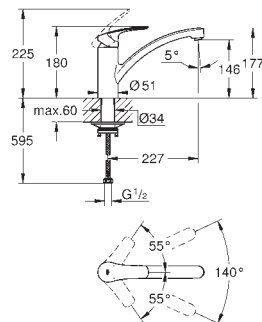

Eurosmart

Single-lever sink mixer 1/2"

low spout
monobloc installation

GROHE Long-Life Shine durable sparkling sheen

Cradle 2 Cradle certified

GROHE SilkMove 35 mm ceramic cartridge

integrated temperature limiter

swivel area 140°

Lead and Nickel Free Inner Water Ways

adjustable flow rate limiter

mousseur with coin slot for tool free replacement

metal fixation set

swivel cast spout

flexible connection hoses 1/2"

professional edition