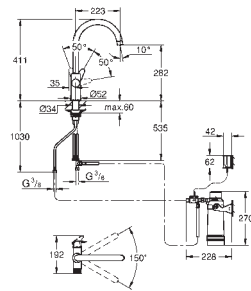

**GROHE Blue Pure BauCurve
Starter kit with S-Size filter**
Consisting of:
GROHE Blue single-lever sink mixer with filter function
monobloc installation
C-spout
separate handle for filtered water
28 mm ceramic cartridge
with **GROHE SilkMove**
swivel tubular spout
swivel area 150°
separate inner water ways for filtered
and non-filtered water
flexible connection hoses
GROHE Blue filter head
GROHE Blue S-Size filter for water hardness reduction and premium taste
Capacity 600 L at 20° dKH
flow meter for filter lifetime measurement including 2 x AA batteries

30 582 000	Chrome	4005176744914