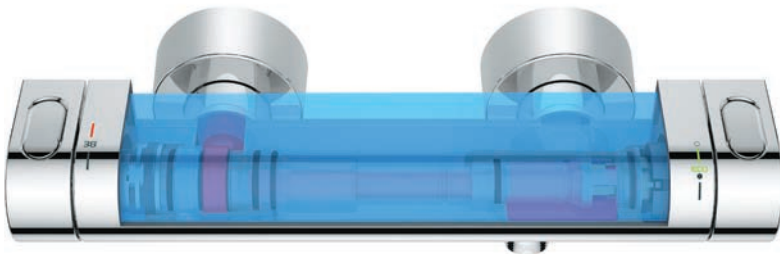

Safety surround = 100% GROHE CoolTouch No risk of scalding

Safety housing with water cooling