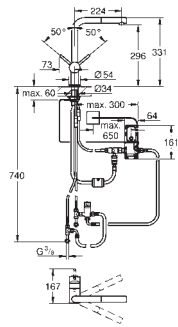

GROHE MINTA / MINTA SMARTCONTROL / MINTA TOUCH

Ref. No. Colour EAN

31 360 001 Chrome 4005176343025
31 360 DC1 supersteel 4005176343032

Minta Touch
Electronic single-lever sink mixer 1/2"
L-spout
Touch: activation of water via skin contact
battery supply 6 V lithium-battery, type CR-P2
CE approved
solenoid valve
fixed value mixing valve
automatically stops after 60 sec. (factory set)
type of protection IP 44
GROHE SilkMove 46 mm ceramic cartridge
pull out mousseur spout
adjustable flow rate limiter
swivel tubular spout
swivel area 360°
protected against backflow
flexible connection hoses
rapid installation system

31 358 002 Chrome 4005176465000
31 358 DC2 supersteel 4005176465017