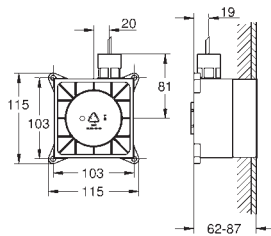

29 413 000   Chrome   4005176758683

**Rainshower F-digital Deluxe
Rough-in set sound set**

for use with double sound modules (36 473 000)
Consisting of:
- 2 rough-in sets (115 x 115 x 62-87 mm)
- 2 cable extensions (5 m each)
- 1 Y-piece