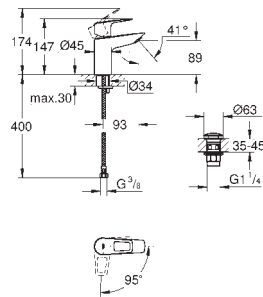

Ref. No. Colour EAN

23 883 001 Chrome 4005176554179

BauLoop
Basin mixer 1/2"
S-Size
monobloc installation
metal lever
GROHE Long-Life ES 28 mm ceramic cartridge with energy saving function via cold start
with temperature limiter
GROHE Long-Life Shine durable sparkling sheen
Lead and Nickel Free Inner Water Ways
GROHE Water Saving mousseur 5.7 l/min
rapid installation system
smooth body with plastic push open waste set 1 1/4"
flexible connection hoses
professional edition

23 877 001 Chrome 4005176554025