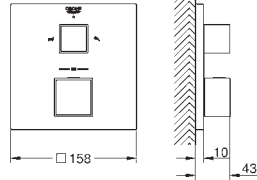

GROHE GROHTHERM CUBE

Ref. No.   Colour   EAN

24 155 000   **Chrome**   4005176481192
24 155 DC0   **supersteel**   4005176574245
24 155 AL0   **brushed hard graphite**   4005176585937

Grotherm Cube
Thermostatic bath tub mixer for 2 outlets with integrated shut off/diverter valve

set for final installation for
GROHE Rapido SmartBox 35 600/35 604

GROHE TurboStat compact cartridge
with wax thermostatic element

GROHE Long-Life Shine durable sparkling sheen
wall escutcheon with **GROHE FastFixation**
(covered escutcheon- and shaft sealing, covered fixing)

metal escutcheon, retroactively 6° adjustable

printed hand shower and bath filler symbol

GROHE SafeStop safety button at 38°C

(calibration required)

GROHE SafeStop Plus optional temperature limiter at 43°C or 46°C included

GROHE AquaDimmer, integrated shut off/diverter valve

flow performance:

outlet B = 27 l/min

outlet C = 30 l/min

without roughing-in-set

35 604 000   4005176698774
GROHE Rapido SmartBox universal rough-in box for concealed installation

34 741 000   **Chrome**   4005176481208

Grotherm Cube

Perfect shower set with Rainshower Allure 230

Consisting of:

Grotherm Cube set for final installation with Aquadimmer (24 154)

GROHE Rapido SmartBox 35 600/35 604

Rainshower 230 metal head shower (27 479)

Rainshower shower arm (27 709)

hand shower Euphoria Cube (27 699 000) 9.5 l/min.

shower outlet elbow (26 370)

Silverflex shower hose 1250 mm (28 362)