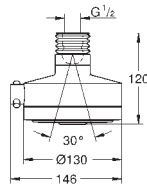

Ref. No. Colour EAN

27 530 000 Chrome 4005176889219

Relexa Deluxe 130
Head shower 4 sprays
Normal, Rain, Champagne spray, Champagne spray Deluxe
Ball joint +/- 15° rotatable
GROHE Water Saving 9.5 l/min flow limiter
GROHE DreamSpray perfect spray pattern
GROHE Long-Life Shine durable sparkling sheen
Inner WaterGuide for a longer life
available until 31 march 2023

28 796 000 Chrome 4005176824296