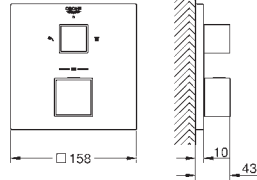

Ref. No. Colour EAN

24 154 000 Chrome 4005176481185
24 154 DC0 supersteel 4005176574238
24 154 AL0 brushed hard graphite 4005176585920

Grotherm Cube
Thermostatic shower mixer for 2 outlets with integrated shut off/diverter valve

set for final installation for
GROHE Rapido SmartBox 35 600/35 604
GROHE TurboStat compact cartridge
with wax thermoelement
GROHE Long-Life Shine durable sparkling sheen
wall escutcheon with **GROHE FastFixation**
(covered escutcheon- and shaft sealing, covered fixing)
metal escutcheon, retroactively 6° adjustable
printed head and hand shower symbol
GROHE SafeStop safety button at 38°C
(calibration required)
GROHE SafeStop Plus optional temperature limiter at 43°C or 46°C included
GROHE AquaDimmer, integrated shut off/diverter valve
flow performance:
outlet B = 27 l/min
outlet C = 30 l/min
without roughing-in-set

35 604 000 4005176698774
GROHE Rapido SmartBox universal rough-in box for concealed installation

24 155 000 Chrome 4005176481192
24 155 DC0 supersteel 4005176574245
24 155 AL0 brushed hard graphite 4005176585937