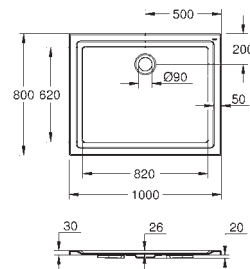

Acrylic shower tray 800 x 1000

dimensions: 800 x 1000 mm
depth: 30 mm
material: acrylic
diameter of waste outlet: 90 mm
recommended GROHE waste sets: 49 533 000 (vertical) and 49 534 000 (horizontal), sold separately
recommended installation material:
MEPA universal shower tray base unit BW 5 (# 150130) and wall rails for shower trays (# 190032)
or
MEPA mounting frame SF (# 150183)
rim sealing (# 180040)
recommended Poresta installation set # 17014412
recommended Schedel installation set SD 90082

CERAMICS