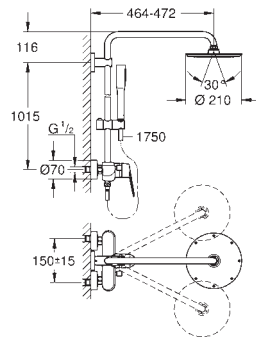

23 058 003 Chrome 4005176313790

Euphoria Eurodisc Cosmopolitan System 210
Shower system with single lever for wall mounting
 Consisting of:
 horizontal swivable 450 mm projection shower arm
 exposed single-lever shower mixer
 with diverter
 allows change between:
 metal head shower Rainshower Cosmopolitan 210 (28 368 000)
 Rain spray pattern
 with ball joint
 rotation angle $\pm 15^\circ$
 hand shower Euphoria Cosmopolitan Stick (27 400)
 Rain spray pattern
 adjustable height via gliding element
 Silverflex shower hose 1750 mm (28 388 000)
GROHE SilkMove 46 mm ceramic cartridge
GROHE DreamSpray perfect spray pattern
GROHE Long-Life Shine durable sparkling sheen
SpeedClean anti-limescale system
Inner WaterGuide for a longer life
TwistStop preventing the hose from twisting
 suitable for instantaneous heaters from 18 kW/h
 minimum flow rate 7 l/min.