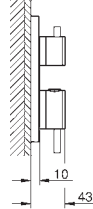

Ref. No. Colour EAN

24 358 000	Chrome	4005176762109
24 358 DC0	supersteel	4005176761362
24 358 GL0	cool sunrise	4005176761379
24 358 DA0	warm sunset	4005176761355
24 358 AL0	brushed hard graphite	4005176761348

Atrio

Thermostatic shower mixer for 2 outlets with integrated shut off/diverter valve

set for final installation for
GROHE Rapido SmartBox 35 600/35 604

GROHE TurboStat compact cartridge
with wax thermoelement

GROHE Long-Life Shine durable sparkling sheen
wall escutcheon with **GROHE FastFixation**
(covered escutcheon- and shaft sealing, covered fixing)
metal escutcheon, retroactively 6° adjustable
printed head and hand shower symbol

GROHE SafeStop safety button at 38°C
(calibration required)

GROHE SafeStop Plus optional temperature limiter at 43°C or 46°C included
GROHE AquaDimmer, integrated shut off/diverter valve

metal handles

flow performance:

outlet B = 27 l/min

outlet C = 30 l/min

without roughing-in-set

35 604 000	4005176698774
GROHE Rapido SmartBox universal rough-in box for concealed installation	

24 359 000	Chrome	4005176762116
24 359 DC0	supersteel	4005176761409
24 359 GL0	cool sunrise	4005176761416
24 359 DA0	warm sunset	4005176761393
24 359 AL0	brushed hard graphite	4005176761386