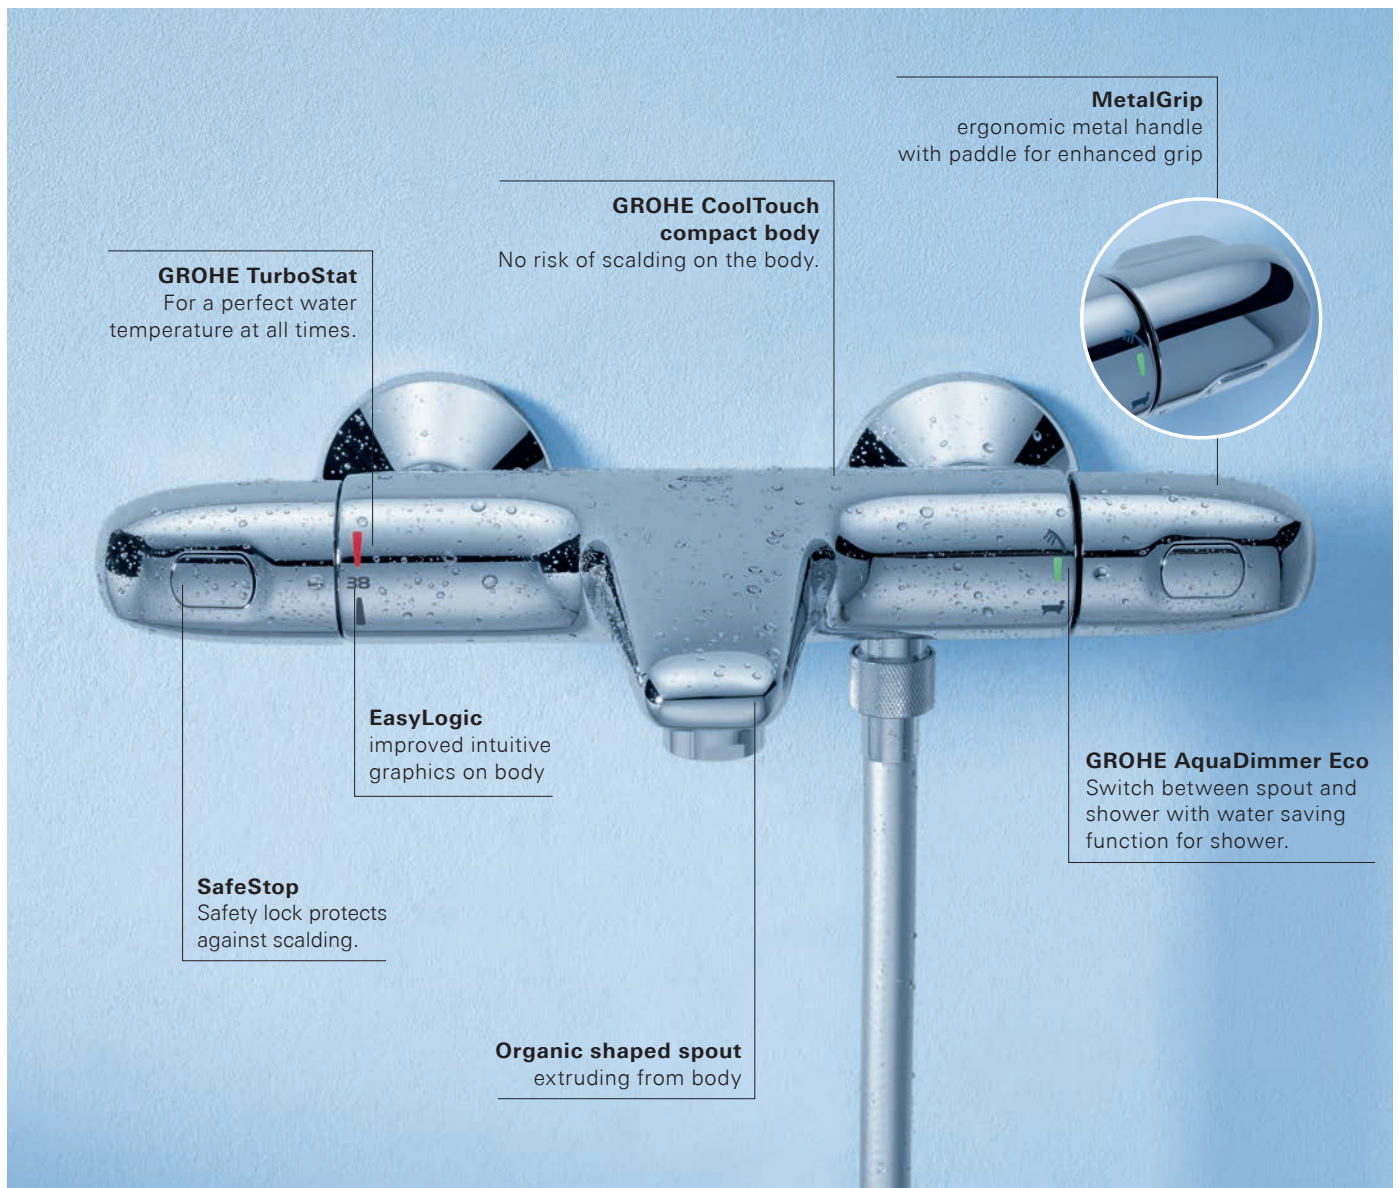

GROHTHERM 1000

ULTIMATE COMFORT WITH GROHE COOLTOUCH.

Enjoy taking a refreshing shower more than ever before. The Grohtherm 1000 with contemporary design offers a GROHE CoolTouch compact body, ergonomically shaped metal handles, GROHE TurboStat technology and water-saving eco functions.