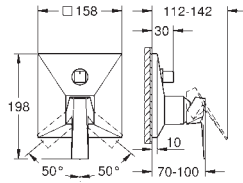

Ref. No. Colour EAN

24 340 000	Chrome	4005176759970
24 340 DC0	supersteel	4005176759994
24 340 AL0	brushed hard graphite	4005176759987

Allure Brilliant
Single-lever mixer with 3-way diverter
set for final installation for
GROHE Rapido SmartBox 35 600/35 604
GROHE SilkMove 46 mm ceramic cartridge
GROHE Long-Life Shine durable sparkling sheen
wall escutcheon with **GROHE FastFixation**
(covered escutcheon- and shaft sealing, covered fixing)
metal escutcheon, retroactively 6° adjustable
metal lever
3-way diverter
flow performance:
outlet A = 27 l/min,
outlet B = 27 l/min,
outlet C = 27 l/min
without roughing-in-set

35 604 000		4005176698774
GROHE Rapido SmartBox universal rough-in box for concealed installation		

24 154 000	Chrome	4005176481185
24 154 DC0	supersteel	4005176574238
24 154 AL0	brushed hard graphite	4005176585920

Grotherm Cube
Thermostatic shower mixer for 2 outlets with integrated shut off/diverter valve
set for final installation for
GROHE Rapido SmartBox 35 600/35 604
GROHE TurboStat compact cartridge
with wax thermoelement
GROHE Long-Life Shine durable sparkling sheen
wall escutcheon with **GROHE FastFixation**
(covered escutcheon- and shaft sealing, covered fixing)
metal escutcheon, retroactively 6° adjustable
printed head and hand shower symbol
GROHE SafeStop safety button at 38°C
(calibration required)
GROHE SafeStop Plus optional temperature limiter at 43°C or 46°C included
GROHE AquaDimmer, integrated shut off/diverter valve
flow performance:
outlet B = 27 l/min
outlet C = 30 l/min
without roughing-in-set