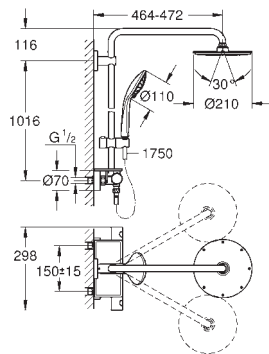

GROHE EUPHORIA SHOWER SYSTEM

Ref. No. Colour EAN

26 363 000 Chrome 4005176339264

Euphoria System 210
Shower system with thermostat for wall mounting
Consisting of:
horizontal swivable 450 mm projection shower arm
exposed thermostatic shower
with Aquadimmer function
allows change between:
metal head shower Rainshower Cosmopolitan 210 (28 368 000)
Rain spray pattern
with ball joint
rotation angle $\pm 15^\circ$
hand shower Euphoria 110 Massage
(27 221 000)
adjustable height via gliding element
Silverflex shower hose 1750 mm (28 388 000)
GROHE EasyReach tray (26 362 LN0)
minimum flow rate 7 l/min.
GROHE DreamSpray perfect spray pattern
GROHE Long-Life Shine durable sparkling sheen
GROHE TurboStat compact cartridge
with wax thermoelement
GROHE SafeStop safety button at 38°C
(calibration required)
GROHE SafeStop Plus optional temperature limiter at 43°C included
SpeedClean anti-limescale system
Inner WaterGuide for a longer life
TwistStop preventing the hose from twisting

27 964 000 Chrome 4005176929595