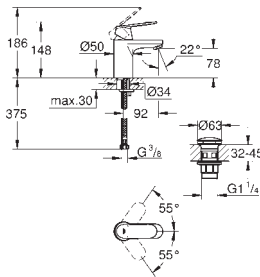

23 925 000 Chrome 4005176583353

**Eurosmart Cosmopolitan
Basin mixer 1/2"**

S-Size

monobloc installation

metal lever

GROHE SilkMove 35 mm ceramic cartridge

adjustable flow rate limiter

adjustable minimum flow rate 2.5 l/min

GROHE Long-Life Shine durable sparkling sheen

GROHE FastFixation installation system

with centering support

GROHE Water Saving mousseur 5.7 l/min

smooth body with push-open pop-up waste set 1 1/4"

flexible connection hoses

optional temperature limiter (46 375 000)

noise classification 1 in accordance

with DIN4109