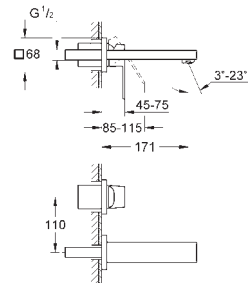

Eurocube
2-hole basin mixer S-Size
wall mounted
set for final installation for 23 200 000
without concealed body
metal escutcheon
metal lever
GROHE Long-Life Shine durable sparkling sheen
GROHE AquaGuide adjustable mousseur
centre distance 110 mm
projection 171 mm