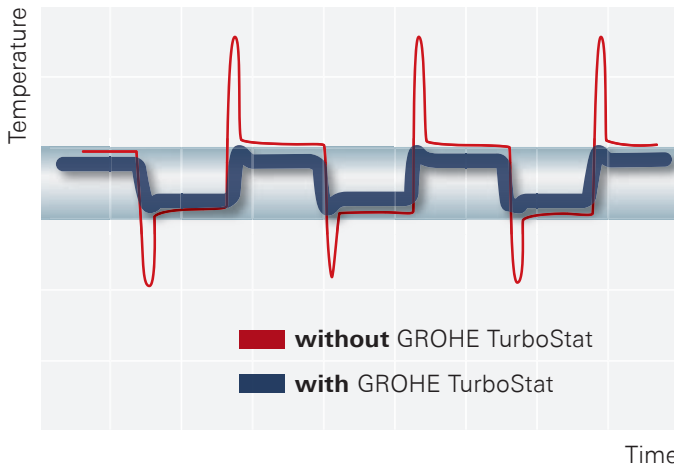

GROHE TURBOSTAT

ALWAYS THE RIGHT TEMPERATURE, FOR ULTIMATE CONVENIENCE AND SAFETY.

GROHE TurboStat technology lies at the heart of our Grohtherm thermostats. The thermo-element's unrivaled sensitivity means it delivers water at the desired temperature within a fraction of a second – and keeps it constant for the duration of your shower. No more time and water wasted getting the temperature right. And if the cold water supply fails, it reacts instantly: hot water will shut off automatically to avoid the risk of scalding.

Compensating precisely for fluctuations in temperature and pressure results in a consistent and comfortable shower throughout.