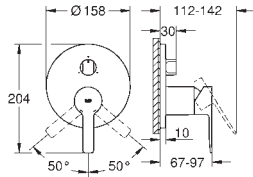

GROHE LINEARE

Ref. No. Colour EAN

24 095 001	Chrome	4005176480645
24 095 DC1	supersteel	4005176480652
24 095 AL1	brushed hard graphite	4005176586262

Lineare
Single-lever mixer with 3-way diverter
set for final installation for
GROHE Rapido SmartBox 35 600/35 604
GROHE SilkMove 46 mm ceramic cartridge
GROHE Long-Life Shine durable sparkling sheen
wall escutcheon with **GROHE FastFixation**
(covered escutcheon- and shaft sealing, covered fixing)
metal escutcheon, retroactively 6° adjustable
metal lever
3-way diverter
flow performance:
outlet A = 27 l/min,
outlet B = 27 l/min,
outlet C = 27 l/min
without roughing-in-set

35 604 000		4005176698774
GROHE Rapido SmartBox universal rough-in box for concealed installation