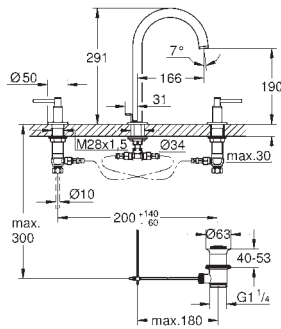

Ref. No.	Colour	EAN
20 649 000	Chrome	4005176762949
20 649 DC0	supersteel	4005176762987
20 649 GL0	cool sunrise	4005176762994
20 649 DA0	warm sunset	4005176762970
20 649 AL0	brushed hard graphite	4005176762963

Aerio
Three-hole basin mixer 1/2"
M-Size
ceramic headparts 1/2", 90°
GROHE Long-Life Shine durable sparkling sheen
GROHE EcoJoy 5.7 l/min laminar mousseur
swivel tubular spout with mousseur and stop limiter
pop-up waste set 1 1/4"
flexible connection hoses between spout and side valves
with lever handles
Two different sets of caps included. One set with „H“ and „C“ marking, one set without marking.