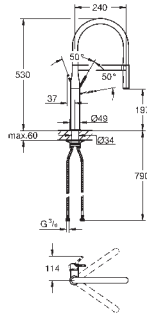

Colour variants for 30 503

GROHE ESSENCE

Ref. No.	Colour	EAN
30 503 KF0	phantom black	4005176782695

Essence
Single-lever sink mixer 1/2"
 monobloc installation
GROHE Long-Life Shine finish
 28 mm ceramic cartridge
 with **GROHE SilkMove**
 flow strainer
 with integrated temperature limiter
 professional spray
 with flexible, hygienic GROHFlexx kitchen santoprene hose
 diverter: laminar spray/SpeedClean shower jet
 automatic return to laminar spray
 metal spray
GROHE Magnetic Docking guarantees easy retraction and smooth docking of the spray head back to the starting position
 swivel spout
 swivel area 360°
 protected against backflow
 flexible connection hoses
 metal fixation set
 professional edition