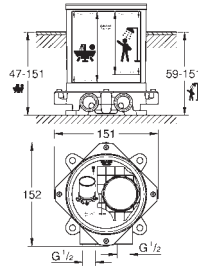

29 086 000	4005176935497

Rough-in set 1/2"
for floor-mounted tub spouts and mixers
without finishing trim set
installation plate with 360° horizontal and 3° vertical adjustment
installation depth 47-151 mm
depth compensation 104 mm
two 1/2" female connections (hot/cold supplies)
flushing plug