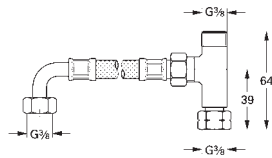

Grohtherm Micro
Connection set
for Grohtherm Micro (34 487 000)
Consisting of:
union nut 3/8"
T-unit
2 outlets 3/8" male thread
flexible connection hose
GROHE Long-Life Shine durable sparkling sheen

COMMERCIAL
FITTINGS