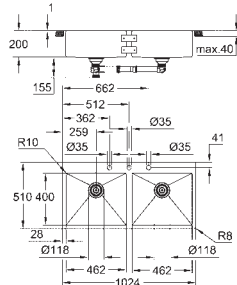

GROHE FastFixation installation system

cut-out (top mount): 1009 x 495 mm (R3)
cut-out (flush mount): 1009 x 495 mm (R3) (top step outer size: -1025 x 511 -R8 deep -3.5 mm)

waste: Ø 3.5"/90 mm waste strainer with automatic waste fitting
accessories included: automatic waste fitting with rotary handle,
waste kit, basket strainer waste, mounting set
optional push to open excenter (40 986 SD0)
amount of fasteners included (top mount): 12