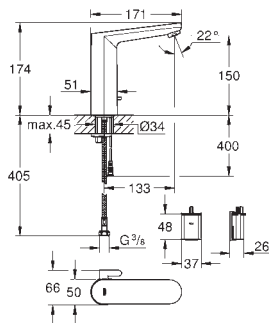

COMMERCIAL
FITTINGS