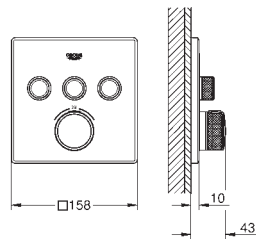

29 126 000	Chrome	4005176413322
29 126 DC0	supersteel	4005176526343
29 126 GN0	brushed cool sunrise	4005176558368
29 126 DL0	brushed warm sunset	4005176558337
29 126 A00	hard graphite	4005176558290
29 126 AL0	brushed hard graphite	4005176558306

Grotherm SmartControl
Thermostat for concealed installation with 3 valves
set for final installation for
GROHE Rapido SmartBox 35 600/35 604
metal wall escutcheon with **GROHE FastFixation** (covered escutcheon and shaft sealing, covered fixing), retroactively 6° adjustable
GROHE Long-Life Shine durable sparkling sheen
GROHE SmartControl push for ON-OFF, turn for volume adjustment from GROHE Water Saving to full flow
exchangeable symbols
GROHE TurboStat compact cartridge with wax thermoelement
GROHE ProGrip with knurl structure
GROHE SafeStop safety button at 38°C (calibration required)
GROHE SafeStop Plus optional temperature limiter at 43°C or 46°C included
built-in non return valve and dirt strainers
multiple outlets can be run simultaneously
without roughing-in-set
flow performance:
outlet A = 23 l/min
outlet B = 27 l/min
outlet C = 23 l/min
outlet A + B = 33 l/min
outlet A + B + C = 36 l/min

35 604 000		4005176698774
GROHE Rapido SmartBox universal rough-in box for concealed installation