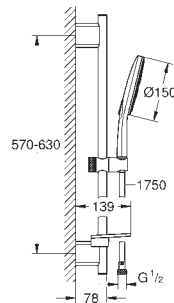

26 592 LSO moon white 4005176486432

**Rainshower SmartActive 150
Shower rail set 3 sprays**

Consisting of:
hand shower Rainshower SmartActive 150 (26 554)
spray plate moon white
shower rail 600 mm
with wall holders made of metal
Silverflex shower hose 1750 mm (28 388 000)

GROHE EasyReach tray
GROHE Water Saving 9.5 l/min flow limiter
GROHE DreamSpray perfect spray pattern
GROHE Long-Life Shine finish
GROHE FastFixation Plus adjustable distance between brackets, to adapt to existing holes
GROHE TileFix adjustable depth on upper and lower bracket
SpeedClean anti-limescale system
Inner WaterGuide for a longer life
TwistStop preventing the hose from twisting
suitable for instantaneous heater