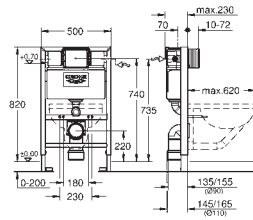

GROHE RAPID SL FOR WC

Ref. No.   Colour   EAN

38 948 000

4005176911224

Rapid SL

**2-in-1 set for WC, 0.82 m installation height
with flushing cistern 6 - 3 l**

Consisting of:

Rapid SL element for WC (38 526 000)
front wall brackets (38 558 00M)