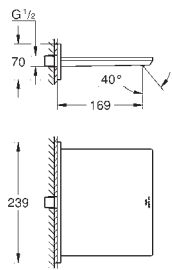

GROHE SPA

GROHE
ALLURE

SPA BATH
TAPS

	Ref. No.	Colour	EAN
	13 317 001	Chrome	4005176514869
	13 317 GN1	brushed cool sunrise	4005176514685
	13 317 DL1	brushed warm sunset	4005176514746
	13 317 A01	hard graphite	4005176514845
Allure Cascade spout for bath and shower wall mounted with decorative glass cover plate GROHE Long-Life Shine durable sparkling sheen projection 169 mm