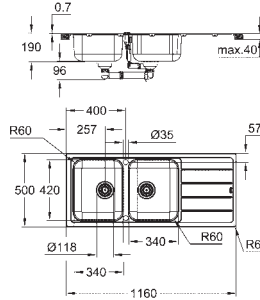

GROHE STAINLESS STEEL SINKS

Ref. No. Colour EAN

31 588 SD1 stainless steel 4005176626043

K500

Stainless Steel Sink with Drainer

model: K500 80-S 116/50 2.0 rev
mounting type: top mount
material: stainless steel AISI 304 (V2A)
material thickness: 0.7 mm

GROHE Long-Life Shine finish
finish: satin finish

GROHE Whisper

min. cabinet size: 800 mm
dimensions: 1160 x 500 mm
1 bowl: 340 x 420 x 185 mm
2 bowl: 340 x 420 x 185 mm
outer radius: R6 (topmount), inner bowl radius: R90

GROHE FastFixation

installation system
sink mountable left or right
cut-out (top mount): 1140 x 480 mm
drilling holes: 2 x 35 mm
waste: $\varnothing$ 3.5"/90 mm waste strainer with automatic waste fitting
accessories included: automatic waste fitting with rotary handle, waste kit, basket strainer waste, mounting set
optional push to open excenter (40 986 SD0)
amount of fasteners included (top mount): 18