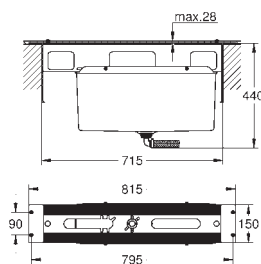

4/5-hole bath combination (optional)
baseframe for installation under tiled surround
base frame
drainage box with integrated outlet for splash water
caps to cover screw fixations always come in chrome color