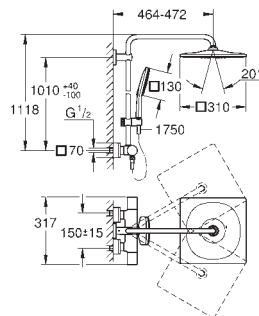

Rainshower SmartActive 310
Shower system with thermostat for wall mounting
Consisting of:
horizontal swivable 450 mm projection shower arm
exposed thermostatic shower
with Aquadimmer function
allows change between:
head shower Rainshower Mono 310 Cube (26 567)
with ball joint
rotation angle $\pm 15^\circ$
hand shower Rainshower SmartActive 130 Cube (26 550)
adjustable height via gliding element
including performance grip
Silverflex shower hose 1750 mm (28 388 000)
GROHE TurboStat compact cartridge
with wax thermoelement
GROHE SafeStop safety button at 38°C
(calibration required)
GROHE SafeStop Plus optional temperature limiter at 43°C included
GROHE CoolTouch prevents scalding on hot surfaces
GROHE DreamSpray perfect spray pattern
GROHE SmartTip showering spray selection via push of a ring
GROHE Long-Life Shine durable sparkling sheen
GROHE FastFixation upper bracket adjustable
SpeedClean anti-limescale system
suitable for instantaneous heaters from 18 kW/h
minimum flow rate 7 l/min.

26 652 000 Chrome 4005176533044
ditto, with GROHE EcoJoy 9.5 l/min flow limiter