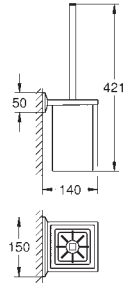

40 900 000   **Chrome**   **4005176754371**

Allure Brilliant
Toilet brush set
material: glass / metal
wall mounted
concealed fastening
GROHE Long-Life Shine durable sparkling sheen