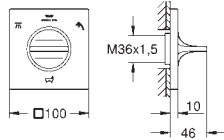

19 590 001	Chrome	4005176512599
	19 590 GN1	brushed cool sunrise	4005176512414
	19 590 DL1	brushed warm sunset	4005176512476
	19 590 A01	hard graphite	4005176512575
Allure 3-way diverter set for final installation for 29 033 000 without concealed body bayonet union escutcheon installation depth adjustable 66 - 113 mm only for use with concealed body GROHE Long-Life Shine durable sparkling sheen