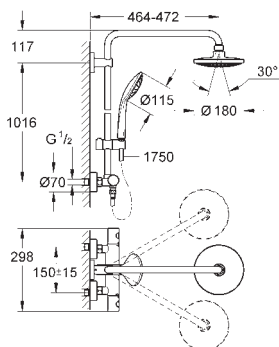

Euphoria System 180
Shower system with thermostat for wall mounting
Consisting of:
horizontal swivable 450 mm projection shower arm
exposed thermostatic shower
with Aquadimmer function
allows change between:
head shower Euphoria Cosmopolitan 180 (27 491 000), Rain spray pattern
with ball joint, rotation angle $\pm 15^\circ$
hand shower Euphoria 110 Massage
(27 221 000)
adjustable height via gliding element
Silverflex shower hose 1750 mm (28 388 000)
GROHE TurboStat compact cartridge
with wax thermoelement
GROHE SafeStop safety button at 38°C
(calibration required)
GROHE SafeStop Plus optional temperature limiter at 43°C included
GROHE DreamSpray perfect spray pattern
GROHE Long-Life Shine durable sparkling sheen
SpeedClean anti-limescale system
Inner WaterGuide for a longer life
TwistStop preventing the hose from twisting
minimum flow rate 7 l/min.
optional upgrade: **GROHE EasyReach** tray (26 362)

SHOWERS