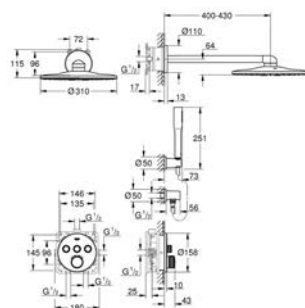

34 705 000	Chrome	4005176413285

Grotherm SmartControl
Perfect shower set with Rainshower SmartActive 310
Consisting of:
concealed thermostat with 3 valves
Grotherm SmartControl set for final installation
(29 121 000)
GROHE Rapido SmartBox 35 600/35 604
Rainshower 310 head shower set (26 475) including head shower with 2 sprays,
horizontal shower arm 400 mm and head shower rough-in (26 483 000)
Euphoria Cosmopolitan Stick handshower (27 367)
Rainshower wall holder (27 074 000)
Rainshower wall union 1/2" (27 057 000)
Silverflex shower hose 1.500 mm (28 364)