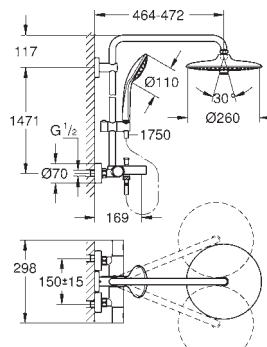

Euphoria System 260
Shower system with bath thermostat for wall mounting
Consisting of:
horizontal swivable 450 mm projection shower arm
exposed thermostatic shower
with Aquadimmer function
allows change between:
head shower Euphoria 260 (26 457)
3 spray patterns:
Rain, SmartRain, Jet
with ball joint
rotation angle $\pm 15^\circ$
bath inlet
separate diverter for hand shower
hand shower Euphoria 110 Massage
(27 239 000)
3 spray patterns:
Rain, SmartRain, Massage
adjustable height via gliding element
Silverflex shower hose 1750 mm (28 388 000)
GROHE Water Saving 9.5 l/min flow limiter
GROHE TurboStat compact cartridge
with wax thermoelement
GROHE SafeStop safety button at 38°C
(calibration required)
GROHE SafeStop Plus optional temperature limiter at 43°C included
GROHE DreamSpray perfect spray pattern
GROHE Long-Life Shine durable sparkling sheen
GROHE SprayDimmer (Stepless
flow rate reduction)
SpeedClean anti-limescale system
Inner WaterGuide for a longer life
TwistStop preventing the hose from twisting
suitable for instantaneous heaters from 18 kW/h
minimum flow rate 7 l/min.