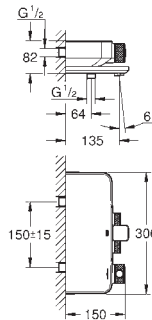

34 718 000	Chrome	4005176457647
	Grohtherm SmartControl Thermostatic bath/shower mixer 1/2" wall mounted GROHE CoolTouch prevents scalding on hot surfaces GROHE Long-Life Shine durable sparkling sheen GROHE SafeStop safety button at 38°C (calibration required) GROHE SafeStop Plus optional temperature limiter at 43°C included GROHE TurboStat compact cartridge with wax thermoelement GROHE ProGrip with knurl structure GROHE SmartControl push for ON-OFF, turn for volume adjustment from GROHE Water Saving to full flow integrated GROHE EasyReach shower tray shower bottom outlet 1/2" bath spout with mousseur built-in non return valve and dirt strainers protected against backflow