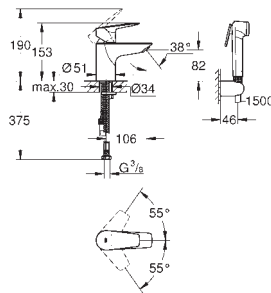

BauEdge
Basin mixer 1/2"
S-Size
monobloc installation
GROHE Long-Life 35 mm ceramic cartridge
with temperature limiter
GROHE Long-Life Shine durable sparkling sheen
GROHE Water Saving mousseur 5.7 l/min
rapid installation system
smooth body
flexible connection hoses
with shower set consisting of
hand shower with integrated diverter
wall shower holder
shower hose
shower hose 1500 mm
professional edition

23 760 001 Chrome 4005176556418