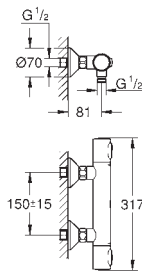

Grotherm 500
Thermostatic shower mixer 1/2"
wall mounted
GROHE Long-Life Shine durable sparkling sheen
GROHE SafeStop safety button at 38°C
(calibration required)
GROHE SafeStop Plus optional temperature limiter at 43°C included
GROHE thermostatic cartridge with wax thermoelement
integrated mixed water shut off
volume handle with **GROHE EcoButton**
headpart 90°
shower bottom outlet 1/2"
built-in non return valves
dirt strainers
protected against backflow
S-unions
metal escutcheon
GROHE Water Saving - Less water, perfect flow
professional edition

23 602 001 Chrome 4005176556029