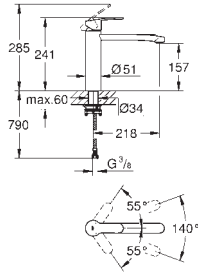

31 124 002 Chrome 4005176886614

Eurostyle Cosmopolitan
Single-lever sink mixer 1/2"
medium spout
monobloc installation
GROHE Long-Life Shine finish
GROHE SilkMove 35 mm ceramic cartridge
mousseur
adjustable flow rate limiter
swivel tubular spout
swivel area 140°
flexible connection hoses
rapid installation system
available until 31 march 2023