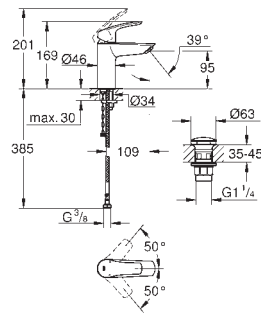

GROHE EUROSMART CARE

Ref. No. Colour EAN

23 988 003 Chrome 4005176644351

Eurosmart Basin mixer 1/2" S-Size
thermostatic scalding protection
maximum temperature adjustable
thermal disinfection not possible
monobloc installation
metal lever
lever length 89 mm
28 mm ceramic cartridge
with **GROHE SilkMove**
adjustable flow rate limiter
GROHE Long-Life Shine durable sparkling sheen
Lead and Nickel Free Inner Water Ways
built-in non return valves
dirt strainers
GROHE Water Saving mousseur 4.2 l/min
GROHE FastFixation installation system
smooth body with push-open pop-up waste set 1 1/4"
flexible connection hoses
max. pressure differential 5:1
professional edition

23 989 003 Chrome 4005176644368