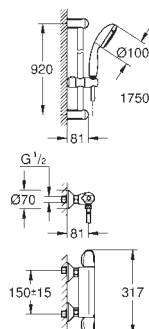

34 156 003 Chrome 4005176310034
 replaced by 34 823 003

34 824 004 Chrome 4005176698620

Grohtherm 1000
Thermostatic shower mixer 1/2" with shower set
 Consisting of:
 Grohtherm 1000 NEW thermostatic shower mixer 1/2"
 (34 814)
 Tempesta shower set II, 900 mm (27 646)
 professional edition