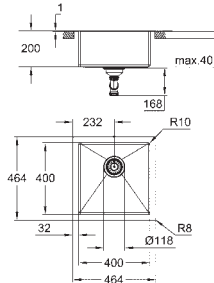

GROHE Whisper

min. cabinet size: 450 mm

dimensions: 464 x 464 mm

1 bowl: 400 x 400 x 200 mm

outer radius: R11 (undermount)/R3 (topmount), inner bowl radius: R10

GROHE FastFixation installation system

cut-out (undermount): 402 x 402 mm (R11)

cut-out (top mount): 449 x 449 mm (R3)

cut-out (flush mount): 449 x 449 mm (R3) (top step outer size: -465 x 465 -R8 deep -3.5 mm)

drainer: Ø 3.5"/90 mm basket strainer waste

accessories included: waste kit, basket strainer waste, mounting set

optional push to open excenter (40 986 SD0)

amount of fasteners included (top mount): 8

amount of fasteners included (undermount): 8

31 580 SD1 stainless steel 4005176607134

K700

Stainless steel sink

model: K700 90-S 86.4/46.4 1.0

mounting type: undermount, top mount or flush mount

material: stainless steel AISI 304 (V2A)

material thickness: 1 mm

GROHE Long-Life Shine finish

finish: satin finish

GROHE Whisper

min. cabinet size: 900 mm

dimensions: 864 x 464 mm

1 bowl: 800 x 400 x 200 mm

outer radius: R11 (undermount)/R3 (topmount), inner bowl radius: R10

GROHE FastFixation installation system

cut-out (undermount): 802 x 402 mm (R11)

cut-out (top mount): 849 x 449 mm (R3)

cut-out (flush mount): 849 x 449 mm (R3) (top step outer size: -865 x 465 -R8 deep -3.5 mm)

drainer: Ø 3.5"/90 mm basket strainer waste

accessories included: waste kit, basket strainer waste, mounting set

optional push to open excenter (40 986 SD0)

amount of fasteners included (top mount): 8

amount of fasteners included (undermount): 8