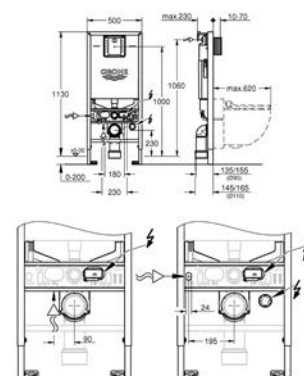

Rapid SLX

3-in-1 set for WC, 1.13 m installation height

flushing cistern GDX, 6 l
Consisting of:
Rapid SLX element for WC (39 596 000) with integrated power socket
front wall brackets (38 558 00M)
WC set for noise protection (37 131 000)
including flow manager