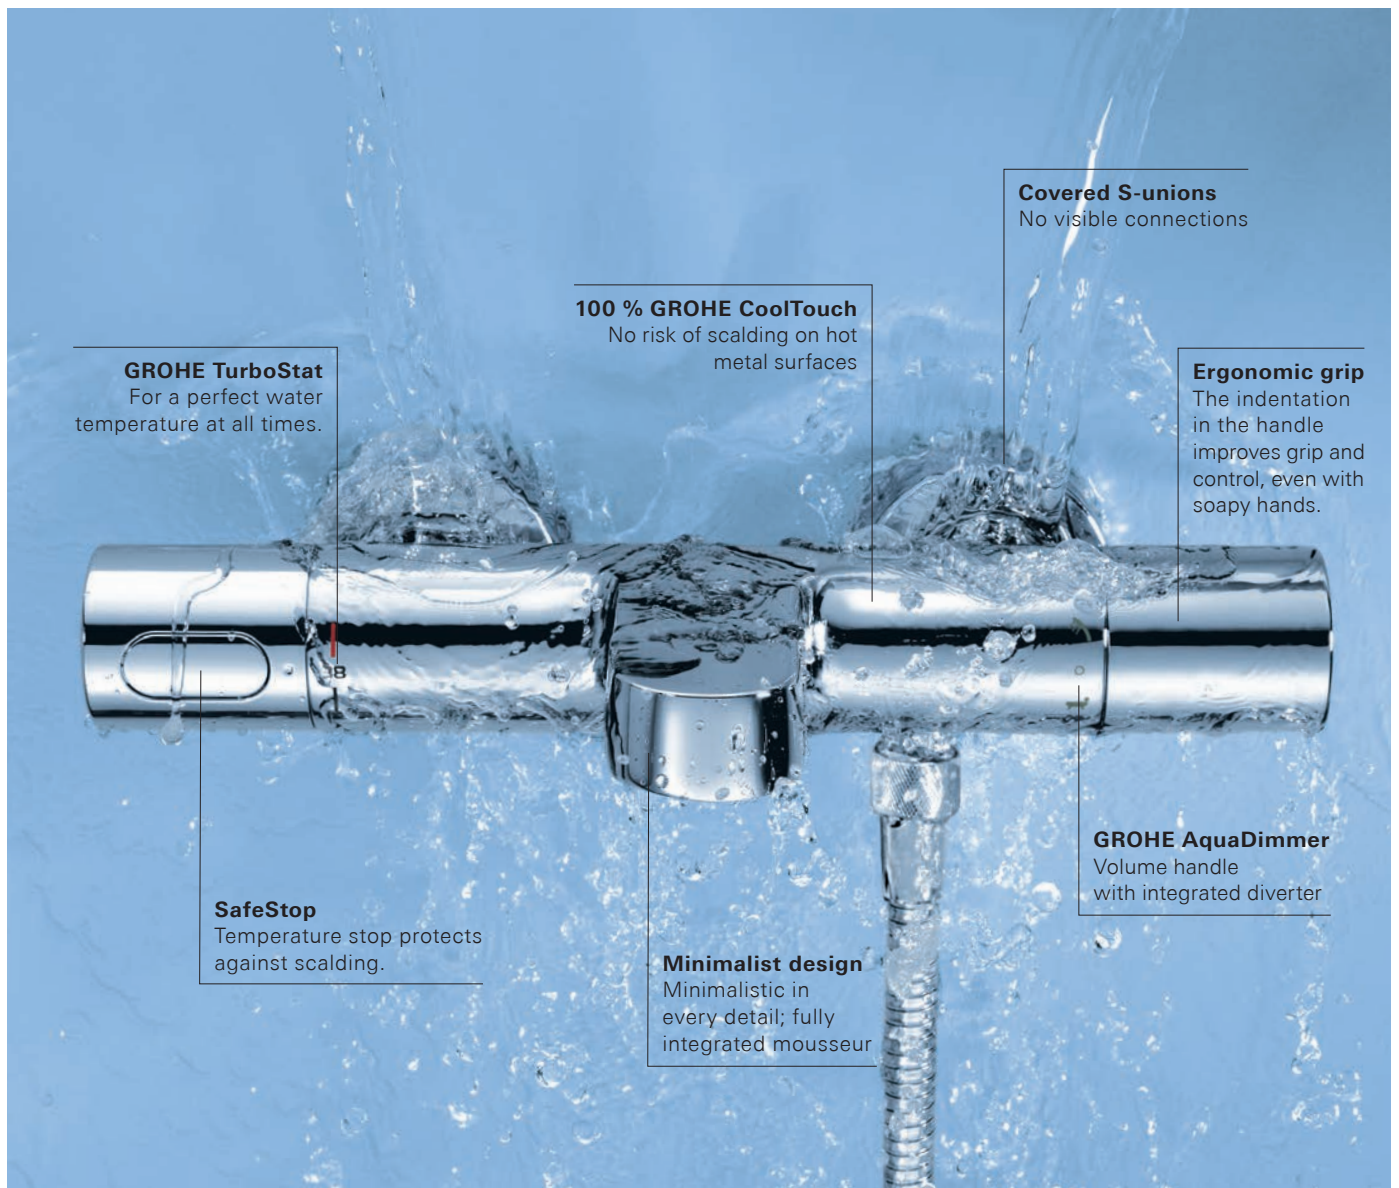

GROHTHERM 3000 COSMOPOLITAN

MINIMALIST & 100 % GROHE COOLTOUCH.

Grohtherm 3000 Cosmopolitan thermostats are based on an aesthetic philosophy based on simple cylinders in perfect proportions, creating balance and harmony enhanced by GROHE StarLight chrome, a deep luxurious finish.

While GROHE TurboStat maintains your perfect water temperature, GROHE CoolTouch eliminates the risk of scalding from hot chrome surfaces, while the EcoButton enables you to reduce your water consumption up to 50 %.