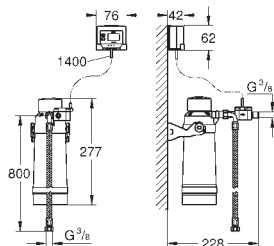

GROHE BLUE PURE

Ref. No.   Colour   EAN

30 591 000   Chrome   4005176745034

**GROHE Blue Pure Minta
Starter kit with pull-out tap**

Consisting of:

GROHE Blue single-lever sink mixer with filter function
monobloc installation
L-spout

pull out mousseur spout
separate handle for filtered water
28 mm ceramic cartridge
with **GROHE SilkMove**

swivel tubular spout
swivel area 360°
separate inner water ways for filtered
and non-filtered water
flexible connection hoses
GROHE Blue filter head

GROHE Blue S-Size filter for water hardness reduction and premium taste
Capacity 600 L at 20° dKH
flow meter for filter lifetime measurement including 2 x AA batteries

41 136 000   4005176774430

**GROHE Blue
Activated carbon filter starter set**

Consisting of:

GROHE Blue filter head
GROHE Blue activated carbon filter for soft water areas below 9° dKH
reduces substances responsible for unpleasant taste and odour, e.g. chlorine
capacity 1500 l at 9° dKH
time counter for filter lifetime measurement including 2 x AA batteries
compatible with GROHE Blue Pure single faucets

40 438 001   4005176984105

**GROHE Blue
S-size filter starter set**

Consisting of:

GROHE Blue filter head
GROHE Blue S-Size filter for water hardness reduction and premium taste
Capacity 600 L at 20° dKH
flow meter for filter lifetime measurement including 2 x AA batteries
compatible with GROHE Blue Pure single faucets and GROHE Red water systems

40 875 000   Chrome   4005176745195

**GROHE Blue
Magnesium + Zinc filter starter set**

Consisting of: