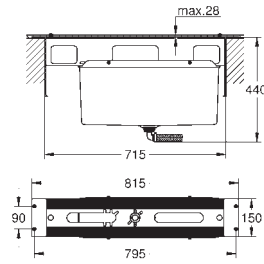

Ref. No.	Colour	EAN
29 037 000		4005176865749

4/5-hole bath combination (optional) baseframe for installation under tiled surround
base frame
drainage box with integrated outlet for splash water
caps to cover screw fixations always come in chrome color

24 375 000	Chrome	4005176758300
24 375 1G0	chrome/gold	4005176758317