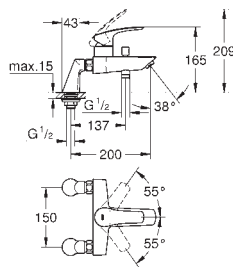

Eurosmart
Single-lever bath/shower mixer 1/2"
deck mounted
metal lever
35 mm ceramic cartridge with
Eco-Override-Stop, with **GROHE SilkMove**
adjustable flow rate limiter
with temperature limiter
GROHE Long-Life Shine durable sparkling sheen
automatic diverter: bath/shower
mousseur
shower outlet 1/2"
integrated non-return valve
in the shower outlet 1/2"
pillar unions
protected against backflow
professional edition

25 098 003 Chrome 4005176644290