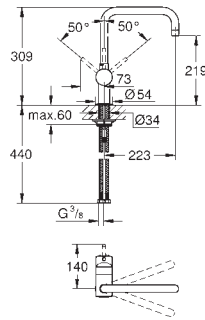

GROHE MINTA / MINTA SMARTCONTROL / MINTA TOUCH

Ref. No.	Colour	EAN
32 488 000	Chrome	4005176289552
32 488 DC0	supersteel	4005176804939
32 488 DA0	warm sunset	4005176488795
32 488 DL0	brushed warm sunset	4005176488801
32 488 A00	hard graphite	4005176488771
32 488 AL0	brushed hard graphite	4005176488788

Minta
Single-lever sink mixer 1/2"
U spout, monobloc installation
GROHE Long-Life Shine finish
GROHE SilkMove 46 mm ceramic cartridge
adjustable flow rate limiter
selectable swivel area : 0° / 150° / 360°
swivel tubular spout
flexible connection hoses
rapid installation system
optional temperature limiter (46 308 000)
colours DA and A0 available until 31 march 2023

40 684 000	Chrome	4005176940088
40 684 DC0	supersteel	4005176940095

Minta
Lever
for Minta single lever sink mixer