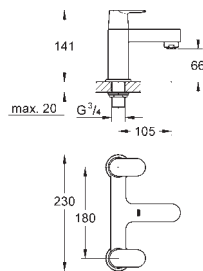

Eurosmart Cosmopolitan
Two-handed Bath filler 1/2"
deck mounted
metal handles
GROHE Long-Life headpart 3/4"
GROHE Long-Life Shine durable sparkling sheen
min. recommended pressure 0.2 bar

25 129 000 Chrome 4005176905216