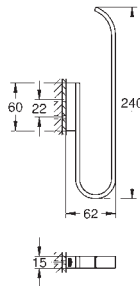

41 067 000	Chrome	4005176578199
41 067 DC0	supersteel	4005176578205
41 067 BE0	polished nickel	4005176578212
41 067 EN0	brushed nickel	4005176578229
41 067 GL0	cool sunrise	4005176578236
41 067 GN0	brushed cool sunrise	4005176578243
41 067 DA0	warm sunset	4005176578250
41 067 DL0	brushed warm sunset	4005176578267
41 067 A00	hard graphite	4005176578274
41 067 AL0	brushed hard graphite	4005176578281

Selection
Spare toilet paper holder (2 rolls)
material: metal
wall mounted
concealed fastening
GROHE Long-Life Shine durable sparkling sheen