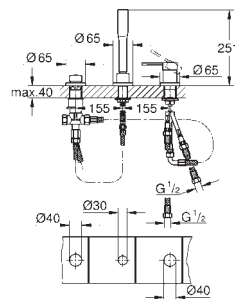

Essence
3-hole single-lever bath combination
Three hole installation
GROHE SilkMove 35 mm ceramic cartridge
GROHE Long-Life Shine durable sparkling sheen
single lever mixer operating element
diverter bath/shower
hand shower 27 400 000
metal shower hose 2000 mm (always chrome for any colour of the set)
flexible connection hoses
connection for shower hose
protected against backflow
for use with 29 037 000
for combination with 28 990 / 28 991

29 037 000	4005176865749