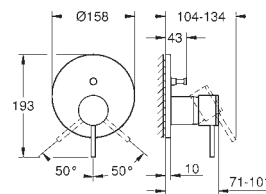

Ref. No.	Colour	EAN
24 355 000	Chrome	4005176762079
24 355 DC0	supersteel	4005176761638
24 355 GL0	cool sunrise	4005176761645
24 355 DA0	warm sunset	4005176761621
24 355 AL0	brushed hard graphite	4005176761614

Aerio
Single-lever mixer with 2-way diverter
set for final installation for
GROHE Rapido SmartBox 35 600/35 604
GROHE SilkMove 46 mm ceramic cartridge
GROHE Long-Life Shine durable sparkling sheen
wall escutcheon with **GROHE FastFixation**
(covered escutcheon- and shaft sealing, covered fixing)
metal escutcheon, retroactively 6° adjustable
metal lever
automatic 2-way diverter
flow performance:
outlet B = 27 l/min, outlet C = 27 l/min
without roughing-in-set

35 604 000	4005176698774
GROHE Rapido SmartBox universal rough-in box for concealed installation