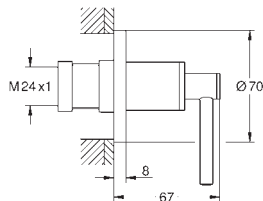

Ref. No.	Colour	EAN
29 397 000	Chrome	4005176754111
29 397 DC0	supersteel	4005176754142
29 397 GL0	cool sunrise	4005176754159
29 397 DA0	warm sunset	4005176754135
29 397 AL0	brushed hard graphite	4005176754128

Aerio
Concealed stop-valve trim
for concealed valve 35 028 000 or 29 032 000
GROHE Long-Life Shine durable sparkling sheen
installation depth adjustable
20-80 mm
escutcheon with screwable wall sealing
with lever handle