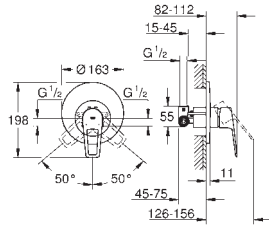

GROHE BAULOOP

Ref. No. Colour EAN

29 080 001 Chrome 4005176555961

BauLoop
Single-lever shower mixer 1/2"
concealed installation
Consisting of:
set for final installation
metal lever
concealed body
GROHE Long-Life 46 mm ceramic cartridge
GROHE Long-Life Shine durable sparkling sheen
adjustable flow rate limiter
escutcheon- and shaft-sealing
optional temperature limiter (46 375 000)
professional edition

34 793 000 Chrome 4005176632433