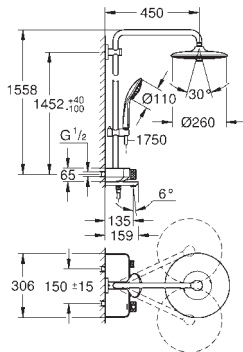

Euphoria SmartControl System 260 Mono Shower system with bath thermostat for wall mounting

Consisting of:

horizontal swivable 450 mm projection shower arm

upper bracket adjustable for minimal adaption to existing drilling holes

exposed SmartControl bath thermostat

allows change between:

head shower Euphoria 260 (26 455)

3 spray patterns:

Rain, SmartRain, Jet

with ball joint

rotation angle $\pm 15^\circ$

bath inlet

hand shower Euphoria 110 Massage, spray plate white (27 221 001)

3 spray patterns:

Rain, SmartRain, Massage

adjustable height via gliding element

Silverflex shower hose 1750 mm (28 388 000)

GROHE DreamSpray perfect spray pattern

GROHE Long-Life Shine durable sparkling sheen

GROHE CoolTouch prevents scalding on hot surfaces

GROHE TurboStat compact cartridge

with wax thermoelement

GROHE ProGrip with knurl structure

GROHE Water Saving - Less water, perfect flow

- GROHE SafeStop at 38°C

GROHE SafeStop Plus optional temperature limiter at 43°C included

GROHE SmartControl push for ON-OFF, turn for volume adjustment from

GROHE Water Saving to full flow

integrated **GROHE EasyReach** shower tray

SpeedClean anti-limescale system

Inner WaterGuide for a longer life

TwistStop preventing the hose from twisting

suitable for instantaneous heaters from 18 kW/h

minimum flow rate 7 l/min.