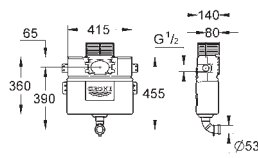

Flushing cistern for WC 6 l / 3 l

0.82 m finished installation height
front/top actuation
water supply from left/right or back
Insulated against condensation
415 x 140 x 360 mm
fixing brackets
without wall plate/actuation
GROHE Water Saving - Less water, perfect flow

38 422 20A 4005176771590