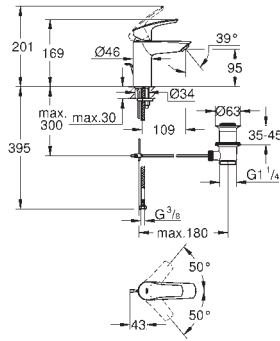

GROHE EUROSMART

Ref. No. Colour EAN

23 456 003 **Chrome** **4005176613272**

Eurosmart
Basin mixer 1/2"
S-Size
monobloc installation
metal lever
28 mm ceramic cartridge
with **GROHE SilkMove**
with temperature limiter
adjustable flow rate limiter
GROHE Long-Life Shine durable sparkling sheen
GROHE Water Saving mousseur 5.7 l/min
Lead and Nickel Free Inner Water Ways
GROHE FastFixation installation system
flexible connection hoses
hybrid pop-up waste set 1 1/4"
professional edition