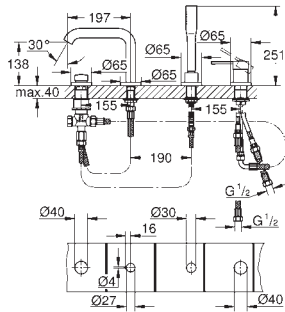

Ref. No.	Colour	EAN
25 251 001	★ Chrome	4005176698361
25 251 DC1	★ supersteel	4005176711862
25 251 GL1	★ cool sunrise	4005176711893
25 251 DA1	★ warm sunset	4005176711855
25 251 DL1	★ brushed warm sunset	4005176711114
25 251 A01	hard graphite	4005176711824
25 251 AL1	★ brushed hard graphite	4005176711831

Essence
4-hole single-lever bath combination
GROHE SilkMove 35 mm ceramic cartridge with temperature limiter
GROHE Long-Life Shine durable sparkling sheen pre-assembled spout fixing
single lever mixer operating element
metal lever
bath inlet with mousseur
diverter bath/shower
for chrome: hand shower 27400000
metal shower hose 2000 mm (always chrome for any colour of the set)
flexible connection hoses
connection for shower hose
protected against backflow
for use with 29 037 000
professional edition
replaces Essence four-hole bath combination 19 578 xx1

19 976 001	Chrome	4005176307218