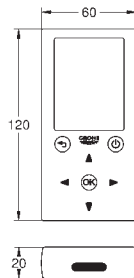

GROHE EUROSMART COSMOPOLITAN E

Ref. No. Colour EAN

36 407 001 4005176368974

Remote control

for all GROHE one eye infra-red products
as of 06/2015 and GROHE Blue Home until 12/2018

monitoring

consumption and usage data
thermal disinfection cycles (infrared mixers)
auto flush cycles (infrared mixers)
cleaning mode cycles (GROHE Blue Home)
filter and CO₂ capacity (GROHE Blue Home)

configuration

cleaning mode activation
thermal disinfection (infrared mixers)
detection range (infrared mixers)
shut off delay (infrared mixers)
auto flush (infrared mixers)
filter capacity (GROHE Blue Home)

service

send and save profile
reset to factory or user settings
service details
demo mode
error codes (GROHE Blue Home)
3 x 1.5 V DC (AAA) battery supply

36 340 000 4005176911385