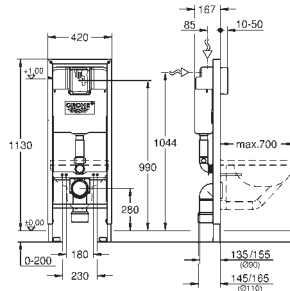

GROHE RAPID SL FOR THE DISABLED

Ref. No. Colour EAN

38 675 001 4005176863516

Rapid SL
Element for WC, 1.13 m installation height, 0.42 m width
with flush cistern 6 - 3 l
for WC bowls 70 cm projection
for on-the-wall installations or studded walls
powder coated steel frame, self-supporting
TÜV approved
2 WC fixing bolts
fixing device for ceramic
distance of fixing bolts 180/230 mm
outlet bend Ø 90 mm
depth adjustable
reducer Ø 90/110 mm
inlet and outlet connecting set
Insulated against condensation
1/2" water supply connection including integrated
angle valve and push fit flexible hose union
for on-the-wall installation please order wall brackets 38 558 00M (sold
separately)
for the mounting of support rails for the disabled please order
fixing element 38 559 001 (sold separately)

39 140 000 4005176315268