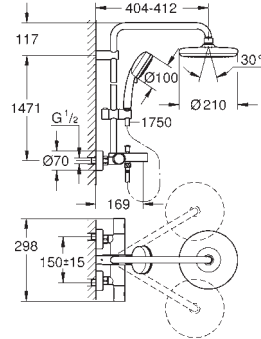

GROHE TEMPESTA SYSTEM

Ref. No.   Colour   EAN

26 223 001   Chrome   4005176408144

Tempesta Cosmopolitan System 210

Shower system with bath thermostat for wall mounting

Consisting of:

horizontal swivable 390 mm projection shower arm
exposed thermostat Grohtherm 1000 Cosmopolitan with Aquadimmer function
allows change between:

head shower Tempesta 210 (26 408)

Rain spray pattern

with ball joint

rotation angle $\pm 15^\circ$

bath inlet

separate diverter for hand shower

hand shower Tempesta Cosmopolitan 100 (27 571 001)

2 spray patterns:

Rain, Jet

adjustable height via gliding element

Rotaflex shower hose 1750 mm 1/2" x 1/2" (28 410)

GROHE TurboStat compact cartridge

with wax thermosteement

GROHE SafeStop safety button at 38°C

(calibration required)

GROHE SafeStop Plus optional temperature limiter at 43°C included

GROHE DreamSpray perfect spray pattern

GROHE Long-Life Shine durable sparkling sheen

SpeedClean anti-limescale system

Inner WaterGuide for a longer life

TwistStop preventing the hose from twisting

suitable for instantaneous heaters from 18 kW/h

minimum flow rate 7 l/min.

26 224 001   Chrome   4005176408168