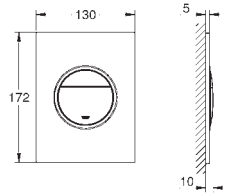

Nova Cosmopolitan S
Flush plate
for dual flush or start & stop actuation
for pneumatic drop valve AV1
compatible with Rapid SL/GD2 1.13 m
for vertical installation
130 x 172 mm
made of ABS
GROHE Long-Life Shine durable sparkling sheen
GROHE Water Saving - Less water, perfect flow
flush plate with magnetic holder and fixing brackets included
compatible with Rapid SLX
for use with Rapid SL and Uniset with GD 2 cistern please order shaft 40 911 000 (sold separately)