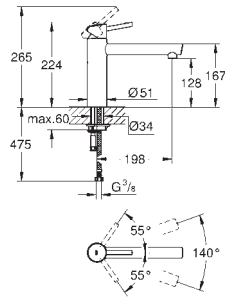

GROHE CONCETTO

Ref. No.	Colour	EAN
31 128 001	Chrome	4005176886737
31 128 DC1	supersteel	4005176891007

Concetto
Single-lever sink mixer 1/2"
medium spout
monobloc installation
GROHE Long-Life Shine finish
GROHE SilkMove 35 mm ceramic cartridge
mousseur
adjustable flow rate limiter
swivel cast spout
swivel area 140°
flexible connection hoses
rapid installation system