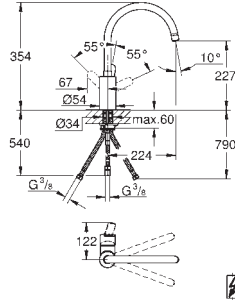

GROHE EUROSTYLE COSMOPOLITAN

Ref. No. Colour EAN

31 127 002 Chrome 4005176886669

Eurostyle Cosmopolitan
Single-lever sink mixer 1/2"
for use with displacement water heater
high spout
monobloc installation
GROHE SilkMove 35 mm ceramic cartridge
GROHE Long-Life Shine finish
flow straightener
adjustable flow rate limiter
swivel tubular spout
selectable swivel area : 0° / 150° / 360°
flexible connection hoses
rapid installation system
available until 31 march 2023