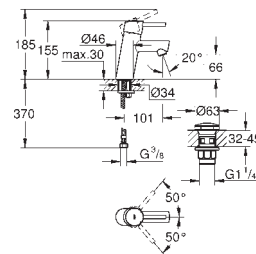

23 931 001 Chrome 4005176584015

Concetto Basin mixer 1/2" S-Size
monobloc installation
metal lever
28 mm ceramic cartridge with **GROHE SilkMove** adjustable flow rate limiter
temperature limiter
GROHE Long-Life Shine durable sparkling sheen
GROHE Water Saving SpeedClean mousseur 5.7 l/min
GROHE FastFixation installation system with centering support
smooth body with push-open pop-up waste set 1 1/4"
flexible connection hoses
min. recommended pressure 1.0 bar
noise classification 1 in accordance with DIN4109