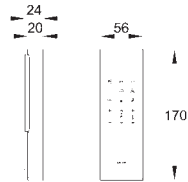

GROHE Sensia Arena
Remote control
for 39 354 SH0 and 39 354 SH1
for Sensia Arena shower toilet system, wall hung
including wall holder