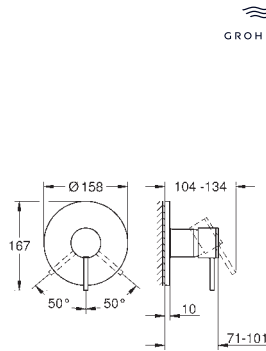

Ref. No.	Colour	EAN
24 354 000	Chrome	4005176762062
24 354 DC0	supersteel	4005176761591
24 354 GL0	cool sunrise	4005176761607
24 354 DA0	warm sunset	4005176761584
24 354 AL0	brushed hard graphite	4005176761577

Aerio
Single-lever shower mixer trim
set for final installation for
GROHE Rapido SmartBox 35 600/35 604
GROHE SilkMove 46 mm ceramic cartridge
GROHE Long-Life Shine durable sparkling sheen
wall escutcheon with **GROHE FastFixation**
(covered escutcheon- and shaft sealing, covered fixing)
metal escutcheon, retroactively 6° adjustable
metal lever
flow performance:
outlet B or C = 30 l/min
without roughing-in-set

35 604 000	4005176698774
GROHE Rapido SmartBox universal rough-in box for concealed installation