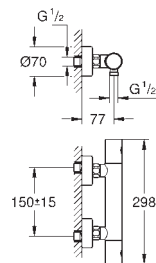

Grohtherm 800 Cosmopolitan
Thermostatic shower mixer 1/2"
wall mounted
GROHE Long-Life Shine durable sparkling sheen
GROHE MetalGrip ergonomically shaped metal handles
GROHE SafeStop safety button at 38°C
(calibration required)
GROHE SafeStop Plus integrated temperature limiter at max 50°C
GROHE Turbostat C3 compact cartridge
with wax thermoelement
integrated mixed water shut off
volume handle with **GROHE EcoButton**
(economy button with individually adjustable economy stop)
ceramic headpart 1/2", 180°
shower bottom outlet 1/2"
built-in non return valves
dirt strainers
protected against backflow
S-unions
metal escutcheon
GROHE Water Saving - Less water, perfect flow