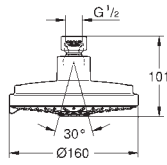

GROHE RAINSHOWER

Ref. No.	Colour	EAN

27 134 000	Chrome	4005176836060

Rainshower Cosmopolitan 160

Head shower 4 sprays

Rain / Jet / Pure / Champagne spray

Ø 160 mm

ball joint with turning angle $\pm 15^\circ$

connection thread 1/2"

GROHE DreamSpray perfect spray pattern

GROHE Long-Life Shine durable sparkling sheen

SpeedClean anti-limescale system