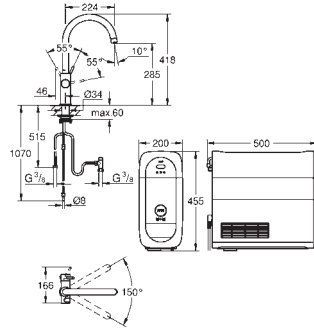

GROHE BLUE HOME

Ref. No.	Colour	EAN
31 455 000	Chrome	4005176323027
31 455 DC0	supersteel	4005176323034

GROHE Blue Home

C-spout

Consisting of:

GROHE Blue Home single-lever sink mixer with filter function
monobloc installation

C-spout

touch operated for 3 types of filtered and chilled water
still, medium, sparkling

GROHE Long-Life Shine finish

28 mm ceramic cartridge

with **GROHE SilkMove**

swivel tubular spout, swivel area 150°

separate inner water ways for filtered

and non-filtered water

flexible connection hoses

GROHE Blue Home cooler

delivers 3 liters of chilled water per hour

180 Watt cooling unit, 230 V, 50 Hz

type of protection IP 21

CE approved

requires ventilation holes in the bottom of the kitchen cabinet

adjustable for GROHE Blue filter S-Size, GROHE Blue activated

carbon filter and GROHE Blue magnesium + zinc filter

GROHE Blue filter S-Size, filter head with flexible

water hardness adjustment

for regions with water hardness of more than 9° dKH

for regions with water hardness below 9° dKH please order activated carbon filter

40 547 001

GROHE Blue 425 g CO₂ bottle