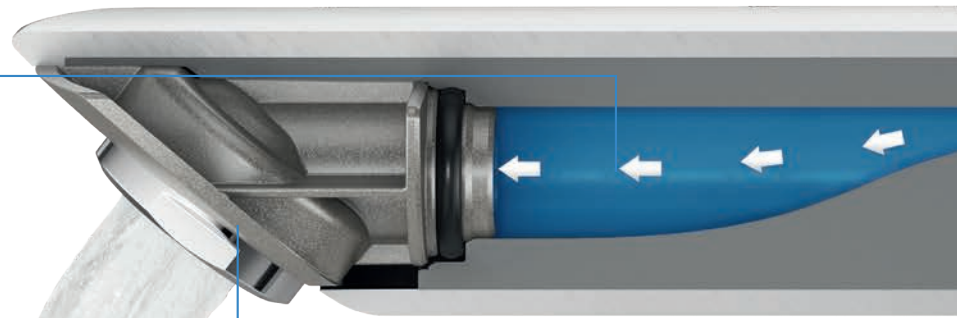

QUALITY

German perfectionism inspires ultimate customer confidence

DESIGN

GROHE STARLIGHT

Made-to-last surfaces ranging from precious matte to shiny like a diamond.

TECHNOLOGY

GROHE SENSOR

The responsive sensor switches the mixer on and off for ultimate comfort and the simple cleaning mode makes maintenance easy.