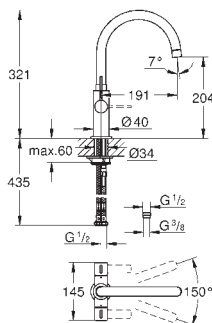

Eurosmart
Two handle sink mixer
high spout
monobloc installation
GROHE Long-Life Shine durable sparkling sheen
cartridge: ceramic head parts, 90° turn angle
integrated temperature limiter
mousseur
swivel tubular spout
adjustable swivel area 0° / 150° / 360°
Lead and Nickel Free Inner Water Ways
flexible connection hoses 1/2"
rapid installation system
min. recommended pressure 0.2 bar
professional edition