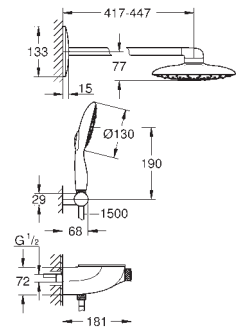

26 446 000 Chrome 4005176409905

Rainshower System SmartControl Mono 360

Combi shower system with thermostat, exposed/concealed

Consisting of:

exposed/concealed SmartControl thermostat

allows change between:

head shower Rainshower Mono 360 with horizontal

450 mm shower arm, spray plate chrome

GROHE PureRain/GROHE Rain O² spray*

Power&Soul 130 hand shower, spray plate white (27 673 LS0)

hand shower wall holder (27 055)

Silverflex shower hose 1.500 mm (28 364)

min. recommended pressure 1.5 bar

GROHE DreamSpray perfect spray pattern

GROHE Long-Life Shine durable sparkling sheen

GROHE CoolTouch prevents scalding on hot surfaces

GROHE TurboStat compact cartridge

with wax thermoelement

GROHE Water Saving - Less water, perfect flow

GROHE SafeStop safety button at 38°C

(calibration required)

GROHE SafeStop Plus optional temperature limiter at 43°C included

GROHE SmartControl push for ON-OFF, turn for volume adjustment from

GROHE Water Saving to full flow

GROHE EasyReach shower tray

SpeedClean anti-limescale system

Inner WaterGuide for a longer life

TwistStop preventing the hose from twisting

requires rough-in set 26 264 001 and concealed unit 26 449 000 – all to be ordered separately

* to be decided during initial installation; factory default setting: GROHE PureRain

26 446 LS0 moon white 4005176409912

ditto, head shower with white spray plate