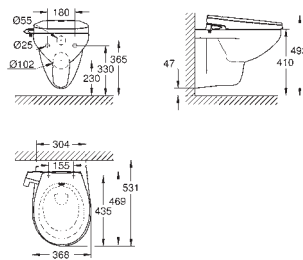

Bau Ceramic
Manual bidet seat 2-in-1 set wall hung
Consisting of:
Bau manual bidet seat soft close (39 648 SH0)
WC seat with lid
2 dedicated spray arms (1 for anal area, 1 for lady spray)
pre- and post-rinsing of spray nozzle with fresh water
manually operated side handle requires no electricity
adjustable spray intensity
Duroplast WC seat and lid with soft close function
flexible water connection 3/8"
Bau Ceramic wall hung WC (39 427 000)
for concealed cistern
wash down
rimless
horizontal outlet
flush volume 6/3 l
sanitary ware

CERAMICS