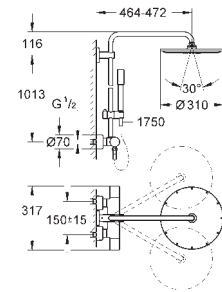

Rainshower System 310
Shower system with thermostat for wall mounting
horizontal swivable 450 mm projection shower arm
exposed thermostatic shower
with Aquadimmer function
allows change between:
Rainshower Cosmopolitan 310 head shower (27 477 000)
material: metal
with ball joint
rotation angle $\pm 15^\circ$
hand shower Sena Stick (28 034 000)
adjustable height via gliding element
(12 140 000)
Silverflex shower hose 1750 mm (28 388 000)
GROHE TurboStat compact cartridge
with wax thermoelement
GROHE SafeStop safety button at 38°C
(calibration required)
GROHE SafeStop Plus optional temperature limiter at 43°C included
GROHE CoolTouch prevents scalding on hot surfaces
GROHE DreamSpray perfect spray pattern
GROHE Long-Life Shine durable sparkling sheen
SpeedClean anti-limescale system
minimum flow rate 7 l/min.
available until 31 march 2023

27 569 000 Chrome 4005176894275