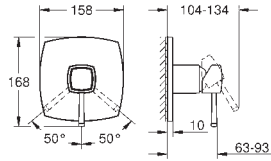

GROHE SPA

GROHE GRANDERA

SPA BATH TAPS

Ref. No. Colour EAN

24 259 000 Chrome 4005176758348
24 259 IGO chrome/gold 4005176758355

Grandera
Single-lever shower mixer trim
set for final installation for
GROHE Rapido SmartBox 35 600/35 604
GROHE SilkMove 46 mm ceramic cartridge
GROHE Long-Life Shine durable sparkling sheen
wall escutcheon with **GROHE FastFixation**
(covered escutcheon- and shaft sealing, covered fixing)
metal escutcheon, retroactively 6° adjustable
metal lever
flow performance:
outlet B or C = 30 l/min
without roughing-in-set

35 604 000 4005176698774
GROHE Rapido SmartBox universal rough-in box for concealed installation

24 260 000 Chrome 4005176758362
24 260 IGO chrome/gold 4005176758386
24 260 DAO warm sunset 4005176758379