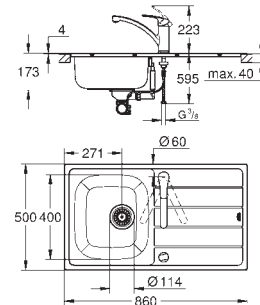

Eurosmart

Kitchen sink and tap bundle

Consisting of:
K200 stainless steel sink with drainer (31 552 SD1)
mounting type: top mount
Eurosmart single lever sink mixer (33 281 003)
low spout
monobloc installation

GROHE Long-Life Shine durable sparkling sheen
GROHE SilkMove 35 mm ceramic cartridge
with integrated temperature limiter
adjustable flow rate limiter
swivel cast spout
swivel area 140°

Lead and Nickel Free Inner Water Ways
mousseur with coin slot for tool free replacement
flexible connection hoses
outer radius: R6 (topmount), inner bowl radius: R100
GROHE FastFixation installation system
optional push to open excenter (40 986 SD0)
amount of fasteners included (top mount): 14