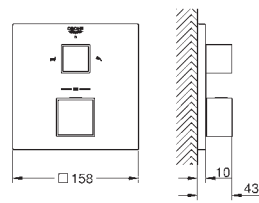

GROHE EUROCUBE JOY

Ref. No. Colour EAN

24 155 000 Chrome 4005176481192
24 155 DC0 supersteel 4005176574245
24 155 AL0 brushed hard graphite 4005176585937

Grotherm Cube
Thermostatic bath tub mixer for 2 outlets with integrated shut off/diverter valve

set for final installation for
GROHE Rapido SmartBox 35 600/35 604
GROHE TurboStat compact cartridge with wax thermostatic element
GROHE Long-Life Shine durable sparkling sheen wall escutcheon with **GROHE FastFixation** (covered escutcheon- and shaft sealing, covered fixing)
metal escutcheon, retroactively 6° adjustable
printed hand shower and bath filler symbol
GROHE SafeStop safety button at 38°C (calibration required)
GROHE SafeStop Plus optional temperature limiter at 43°C or 46°C included
GROHE AquaDimmer, integrated shut off/diverter valve
flow performance:
outlet B = 27 l/min
outlet C = 30 l/min
without roughing-in-set

35 604 000 4005176698774
GROHE Rapido SmartBox universal rough-in box for concealed installation

34 741 000 Chrome 4005176481208

Grotherm Cube
Perfect shower set with Rainshower Allure 230

Consisting of:
Grotherm Cube set for final installation with Aquadimmer (24 154)
GROHE Rapido SmartBox 35 600/35 604
Rainshower 230 metal head shower (27 479)
Rainshower shower arm (27 709)
hand shower Euphoria Cube (27 699 000) 9.5 l/min.
shower outlet elbow (26 370)
Silverflex shower hose 1250 mm (28 362)