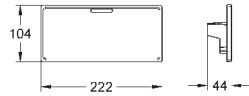

GROHE GROHTHERM CUBE

Ref. No.	Colour	EAN
18 700 000	daVinci satin white	4005176940811

Grohtherm Cube
GROHE EasyReach tray
for Grohtherm Cube
removable for easy cleaning
Da Vinci satin white finish
suitable for Grohtherm Cube
- exposed thermostatic shower mixer with centre distance 150 mm
- exposed thermostatic bath mixer with centre distance 150 mm

47 175 000		4005176803895