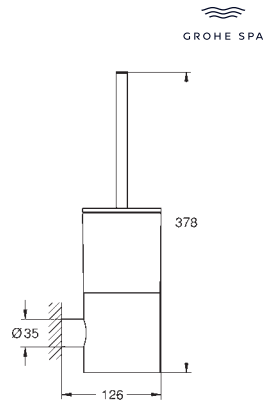

Ref. No.	Colour	EAN
40 892 000	Chrome	4005176755101
40 892 DC0	supersteel	4005176755132
40 892 EN0	brushed nickel	4005176755149
40 892 GL0	cool sunrise	4005176755156
40 892 DA0	warm sunset	4005176755125
40 892 AL0	brushed hard graphite	4005176755118

Aerio
Toilet brush set
material: glass / metal
wall mounted
concealed fastening
GROHE Long-Life Shine durable sparkling sheen

40 791 001	white	4005176323409
40 791 KS1	velvet black	4005176336379

Spare Brush Head