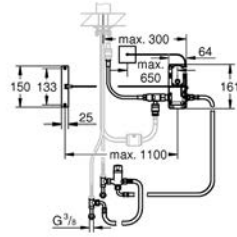

GROHE FOOT CONTROL

Ref. No.	Colour	EAN

30 309 000		4005176351235

Foot Control

Dual flush valve set

Foot control: activation of water via contact with sensor

battery supply 6 V lithium-battery,

type CR-P2

CE approved

solenoid valve

fixed value mixing valve

automatically stops after 60 sec. (factory set)

type of protection IP 44

upgrade set for GROHE pull-out kitchen faucets

not suitable for combination with open water heater (SKUs 32 555 000,

31 397 000, 32 511 000, 31 127 002, 33 984 002, 31 180 000, 30 194 000/DC0,

31 179 000, 31 132 001