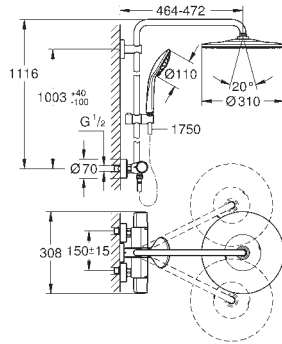

GROHE EUPHORIA SHOWER SYSTEM

Ref. No. Colour EAN

26 723 000

Chrome

4005176648021

Euphoria System 310

Shower system with thermostatic mixer for wall mounting

Consisting of:

horizontal swivable 450 mm projection shower arm

exposed thermostatic shower

with Aquadimmer function

allows change between:

head shower Rainshower Mono 310 (26 562)

spray pattern:

GROHE PureRain

with ball joint

rotation angle $\pm 15^\circ$

hand shower Euphoria 110 Massage

(27 239 000)

3 spray patterns:

Rain, Massage, SmartRain

adjustable height via gliding element

Silverflex shower hose 1750 mm (28 388 000)

GROHE TurboStat compact cartridge

with wax thermoelement

GROHE SafeStop safety button at 38°C

(calibration required)

GROHE SafeStop Plus optional temperature limiter at 43°C included

GROHE CoolTouch prevents scalding on hot surfaces

GROHE MetalGrip ergonomically shaped metal handles

GROHE DreamSpray perfect spray pattern

GROHE Long-Life Shine durable sparkling sheen

GROHE SprayDimmer (Stepless

flow rate reduction)

GROHE Water Saving 9,5 l/min flow limiter

GROHE FastFixation upper bracket adjustable

Inner WaterGuide for a longer life

SpeedClean anti-limescale system

TwistStop preventing the hose from twisting

suitable for instantaneous heaters from 18 kW/h

minimum flow rate 7 l/min.

optional upgrade: **GROHE EasyReach** tray (26 362)

professional edition

27 296 003

Chrome

4005176647963