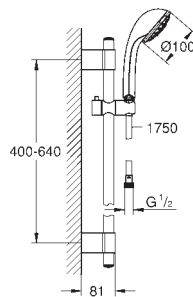

Relexa 100 Five
Shower rail set 5 sprays
Consisting of:
Hand shower Relexa Five (28 796 000)
shower rail, 600 mm (28 797)
with wall holders made of metal
Rotaflex shower hose 1750 mm 1/2" x 1/2" (28 410)
GROHE DreamSpray perfect spray pattern
GROHE Long-Life Shine durable sparkling sheen
GROHE FastFixation Plus adjustable distance
between brackets, to adapt to existing holes
SpeedClean anti-limescale system
Inner WaterGuide for a longer life
TwistStop preventing the hose from twisting

27 062 000 Chrome 4005176831669