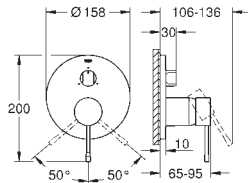

24 169 001	Chrome	4005176698477
24 169 DC1	supersteel	4005176712357
24 169 GL1	cool sunrise	4005176711503
24 169 GN1	brushed cool sunrise	4005176711510
24 169 DA1	warm sunset	4005176712340
24 169 DL1	brushed warm sunset	4005176712364
24 169 A01	hard graphite	4005176712319
24 169 AL1	brushed hard graphite	4005176712326

Essence
Single-lever mixer with 3-way diverter
set for final installation for
GROHE Rapido SmartBox (35 604)
GROHE SilkMove 46 mm ceramic cartridge
GROHE Long-Life Shine durable sparkling sheen
wall escutcheon with **GROHE FastFixation**
(covered escutcheon- and shaft sealing, covered fixing)
metal escutcheon, retroactively 6° adjustable
metal lever
3-way diverter
flow performance:
outlet A = 27 l/min,
outlet B = 27 l/min,
outlet C = 27 l/min
without roughing-in-set
professional edition
replaces Essence single-lever mixer with 3-way diverter 24 092 xx1

35 604 000		4005176698774
GROHE Rapido SmartBox universal rough-in box for concealed installation