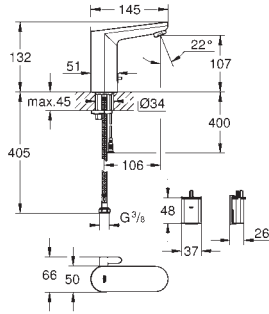

GROHE EUROSMART COSMOPOLITAN E

Ref. No. Colour EAN

36 327 002 Chrome 4005176695599

Eurosmart Cosmopolitan E

Infra-red electronic basin mixer 1/2" with mixing device and adjustable temperature limiter

with infrared sensor for bi-directional communication for monitoring, configuration and servicing
6V lithium battery, type CR-P2
battery lifetime approx. 7 years (150 actuations a day)

GROHE Water Saving mousseur 5.7 l/min
flexible connection hoses

non-return valve
dirt strainers
with integrated solenoid valve
external battery
rapid installation system
multistage battery status display
7 pre-set programs

auto flush
thermal disinfection
cleaning mode
additional functions and precise settings
by remote control 36 407
CE approved
noise classification 1 in accordance
with DIN4109
type of protection faucet IP 59
replaces 36 327 001

36 331 001 Chrome 4005176305795
ditto, with pop-up waste set 1 1/4"

36 422 001 Chrome 4005176695636

Eurosmart Cosmopolitan E

Infra-red electronic basin mixer 1/2" L-Size with mixing device and adjustable temperature limiter

with infrared sensor for bi-directional communication for monitoring, configuration and servicing
6V lithium battery, type CR-P2
battery lifetime approx. 7 years (150 actuations a day)

GROHE Long-Life Shine finish
GROHE Water Saving mousseur 5.7 l/min
flexible connection hoses

non-return valve
dirt strainers
with integrated solenoid valve
external battery
rapid installation system
multistage battery status display
7 pre-set programs

auto flush
thermal disinfection
cleaning mode
additional functions and precise settings
by remote control 36 407
CE approved
noise classification 1 in accordance
with DIN4109
type of protection faucet IP 59
replaces 36 422 000