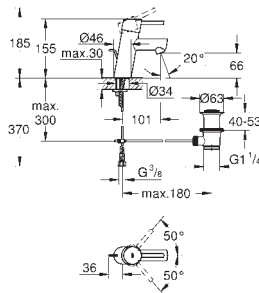

32 204 10E Chrome 4005176887345

Concetto Basin mixer 1/2" S-Size
monobloc installation
metal lever
28 mm ceramic cartridge with **GROHE SilkMove** temperature limiter
GROHE Long-Life Shine durable sparkling sheen
GROHE Water Saving SpeedClean mousseur 5.7 l/min
GROHE FastFixation installation system with centering support
pop-up waste set 1 1/4"
flexible connection hoses