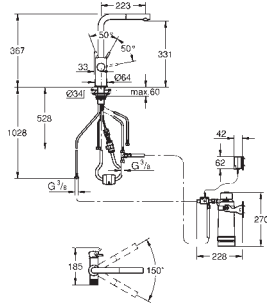

GROHE BLUE PURE

Ref. No.   Colour   EAN

30 591 000   Chrome   4005176745034

**GROHE Blue Pure Minta
Starter kit with pull-out tap**

Consisting of:

GROHE Blue single-lever sink mixer with filter function
monobloc installation
L-spout

pull out mousseur spout
separate handle for filtered water
28 mm ceramic cartridge
with **GROHE SilkMove**

swivel tubular spout
swivel area 360°
separate inner water ways for filtered
and non-filtered water
flexible connection hoses
GROHE Blue filter head

GROHE Blue S-Size filter for water hardness reduction and premium taste
Capacity 600 L at 20° dKH
flow meter for filter lifetime measurement including 2 x AA batteries

41 136 000   4005176774430

**GROHE Blue
Activated carbon filter starter set**

Consisting of:

GROHE Blue filter head
GROHE Blue activated carbon filter for soft water areas below 9° dKH
reduces substances responsible for unpleasant taste and odour, e.g. chlorine
capacity 1500 l at 9° dKH
time counter for filter lifetime measurement including 2 x AA batteries
compatible with GROHE Blue Pure single faucets