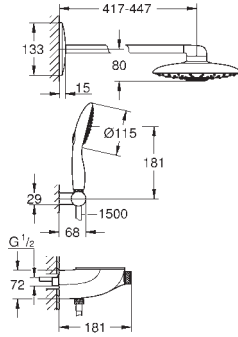

Ref. No. Colour EAN

26 443 000 Chrome 4005176409875

Rainshower System SmartControl Duo 360
Combi shower system with thermostat, exposed/concealed

Consisting of:

exposed/concealed SmartControl thermostat

allows change between:

head shower Rainshower Duo 360 with horizontal 450 mm

shower arm, spray plate chrome

GROHE PureRain/GROHE Rain O² spray* and TrioMassage

hand shower Power&Soul 115, spray plate white (27 671 LS0)

hand shower wall holder (27 055)

Silverflex shower hose 1.500 mm (28 364)

min. recommended pressure 1.5 bar

GROHE DreamSpray perfect spray pattern

GROHE Long-Life Shine durable sparkling sheen

GROHE CoolTouch prevents scalding on hot surfaces

GROHE TurboStat compact cartridge

with wax thermoelement

GROHE Water Saving - Less water, perfect flow

GROHE SafeStop safety button at 38°C

(calibration required)

GROHE SafeStop Plus optional temperature limiter at 43°C included

GROHE SmartControl push for ON-OFF, turn for volume adjustment from

GROHE Water Saving to full flow

GROHE EasyReach shower tray

SpeedClean anti-limescale system

Inner WaterGuide for a longer life

TwistStop preventing the hose from twisting

requires rough-in set 26 264 001 and concealed unit 26 449 000 – all to be ordered separately

* to be decided during initial installation; factory default setting: GROHE PureRain

26 443 LS0 moon white 4005176409882

ditto, head shower with white spray plate