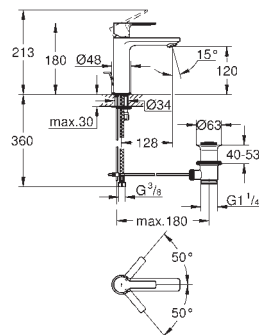

32 114 001	Chrome	4005176409103
32 114 DC1	supersteel	4005176412714

Lineare
Basin mixer 1/2"
S-Size
monobloc installation
metal lever
28 mm ceramic cartridge
with **GROHE SilkMove**
with temperature limiter
GROHE Long-Life Shine durable sparkling sheen
GROHE Water Saving SpeedClean mousseur 5.7 l/min
GROHE FastFixation Plus installation system
pop-up waste set 1 1/4"
flexible connection hoses