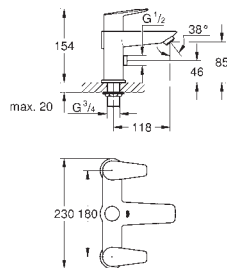

25 217 001   **Chrome**   **4005176556661**

BauEdge
Two-handled Bath/Shower mixer 1/2"
deck mounted
Ceramic valves 3/4", 90°
automatic diverter, lockable: bath/shower
integrated non-return valve
GROHE Long-Life Shine durable sparkling sheen
Min. recommended pressure 0.5 bar