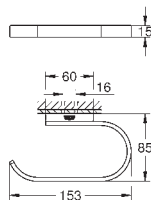

41 220 KF0	phantom black	4005176782480

Selection
Toilet roll holder
without cover
material: metal
wall mounted
concealed fastening
GROHE Long-Life Shine finish