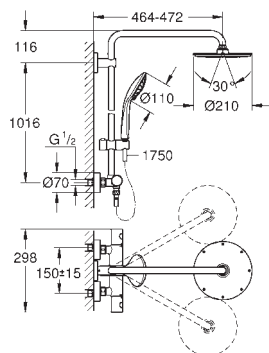

Euphoria System 210
Shower system with thermostat for wall mounting
horizontal swivable 450 mm projection shower arm
exposed thermostatic shower
with Aquadimmer function
allows change between:
metal head shower Rainshower Cosmopolitan 210 (28 368 000)
Rain spray pattern
with ball joint
rotation angle $\pm 15^\circ$
hand shower Euphoria 110 Massage
(27 221 000)
adjustable height via gliding element
Silverflex shower hose 1750 mm (28 388 000)
GROHE TurboStat compact cartridge
with wax thermoelement
GROHE SafeStop safety button at 38°C
(calibration required)
GROHE SafeStop Plus optional temperature limiter at 43°C included
GROHE DreamSpray perfect spray pattern
GROHE Long-Life Shine durable sparkling sheen
SpeedClean anti-limescale system
Inner WaterGuide for a longer life
TwistStop preventing the hose from twisting
GROHE MetalGrip ergonomically shaped metal handles
minimum flow rate 7 l/min.
optional upgrade: **GROHE EasyReach** tray (26 362)