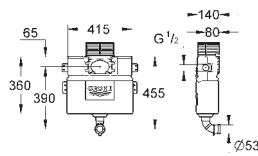

Flushing cistern for WC 6 l flush

0.82 m finished installation height
including WRAS approved filling valve
front/top actuation
water supply from left/right or back
Insulated against condensation
415 x 140 x 360 mm
fixing brackets
without wall plate/actuation
GROHE Water Saving - Less water, perfect flow

38 691 000 4005176815454