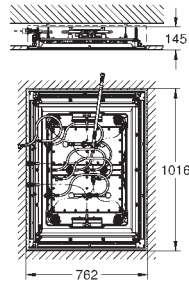

1016 mm x 762 mm x 145 mm

material: metal

minimum flow rate 25 l/min

min. recommended pressure 3.0 bar

1 x AquaCurtain

1 x Pure XL spray

1 x 2 mist spray

2 x GROHE PureRain spray 400 x 190 mm

2 x XL Waterfall (separately controlled)

1 x 4 Bokoma Spray with adjustment angle 20° and combinations

full spectrum LED: soft light with changing rainbow colours

individually adjustable: permanent lighting with colour selection

power supply for light 12 V DC

CE approved

SpeedClean anti-limescale system

GROHE DreamSpray perfect spray pattern

GROHE Long-Life Shine finish

requires rough-in set (26 865 000), F-digital Deluxe base unit box (26 864 000), Bluetooth unit (36 475 000) and various cable connections – all to be ordered separately due to installation situation.

The ceiling construction must be appropriate for the static requirement of the product (total product weight > 70 kg). Ceiling shower has to be controlled by 8 outlets + 1 hand shower outlet and the performance of the waste must be of sufficient size (> 100 l/min). For detailed planning please see separate planning & installation guide before start.

recommendation: configuration with Grohtherm SmartControl

3 x Grohtherm SmartControl (29 126 000)

3 x GROHE Rapido SmartBox (35 604 000)

1 x Rainshower Aqua Cube Stick wall holder set 1 spray (26 886 000)

this product contains built-in LED lamps, which cannot

be changed: energy efficiency class: A++