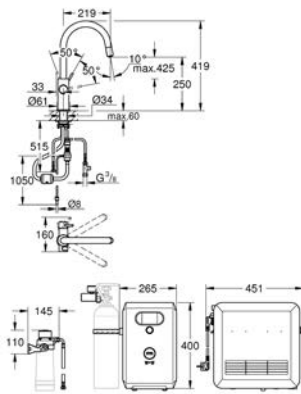

Ref. No.	Colour	EAN
31 325 002	Chrome	4005176507274
31 325 DC2	supersteel	4005176507250
GROHE Blue Professional C-spout kit with pull-out mousseur Consisting of: GROHE Blue single-lever sink mixer with filter function monobloc installation C-spout touch operated for 3 types of filtered and chilled water still, medium, sparkling GROHE Long-Life Shine durable sparkling sheen 28 mm ceramic cartridge with GROHE SilkMove pull out mousseur spout swivel tubular spout swivel area 360° separate inner water ways for filtered and non-filtered water flexible connection hoses GROHE Blue Professional cooler delivers 12 liters of chilled sparkling water per hour colour display with push and turn control 270 Watt cooling unit, 230 V, 50 Hz sound level in standby 46 dB(A) type of protection IP 21 CE approved requires ventilation holes in the bottom of the kitchen cabinet software set-up and monitoring of filter and CO₂ capacity possible via GROHE Ondus app push notifications at low filter resp. CO₂ capacity additional monitoring via GROHE Blue Professional Browser-Monitor possible for Apple** and Android devices Bluetooth range (max. 10 m) varies depending on materials used and walls between transmitter and receiver filter head with flexible water hardness adjustment GROHE Blue filter, CO₂ bottle and cleaning cartridge are not included in the delivery and have to be ordered separately suitable filters: - filter S-size, capacity 600 l at 20° dKH (40 404 001) - filter M-size, capacity 1500 l at 20° dKH (40 430 001) - filter L-size, capacity 2500 l at 20° dKH (40 412 001) - activated carbon filter, capacity 3000 l (40 547 001) - Magnesium + Zinc filter, capacity 400 l at 17° dGH (40 691 002) System requirements Apple iPhone with iOS 12.0 or higher System requirements Android smart phone with Android 6.0 or higher Mobile devices and GROHE Watersystems App*** are not included in delivery and have to be ordered separately via an authorised Apple store/store/iTunes or Google Play store. * The Bluetooth word mark and logos are registered trademarks owned by Bluetooth SIG, Inc. and any use of such marks by Grohe AG is under license. Other trademarks and trade names are those of their respective owners. ** Apple, the Apple logo, iPod, iPod Touch, iPhone and iTunes are trademarks of Apple Inc., registered in the U.S. and other countries. Apple is not responsible for the function of this device or its compliance with safety and regulatory standards. *** Available for free via iTunes app or Google Play store. to be equipped with a non-return valve EA approved by Belgaqua		

KITCHEN
FITTINGS