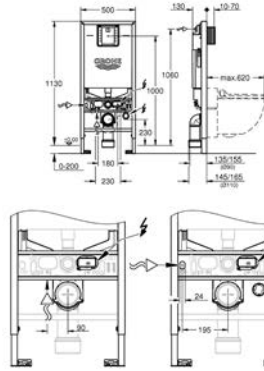

flushing cistern GDX, 6 l
with integrated power socket
ready for shower toilets (water)
small revision shaft for small flush plates
for on-the-wall installations or studded walls
powder coated steel frame, self-supporting
for dry-cladding, completely pre-assembled
with fixed connections
quick adjustment, lockable
fixing material
TUV approved
2 WC fixing bolts
fixing device for ceramic
distance of fixing bolts 180/230 mm
outlet bend Ø 90 mm
depth adjustable
reducer Ø 90/110 mm
inlet and outlet connecting set

flushing cistern GDX, 6 l, containing following features:

factory set 6 l and 3 l
pneumatic discharge valve offering 2 modes of operation: dual flush or single flush
water supply from right, back or top
low noise (group I acc. to German Noise Specification)
fully insulated against condensation
1/2" water supply connection including integrated angle valve and push fit flexible hose union
no tools required for the installation
of the inspection shaft incl. protection during construction phase
for vertical use

including flow manager
reduces flow of the flush
prevents overspill in rimless toilets
easy flow regulation via inspection shaft without removing the valves
for on-the-wall installation please order wall brackets 38 558 00M (sold separately)
for mounting of flush plates 156 x 197 mm please order revision shaft 66 791 000 (sold separately)