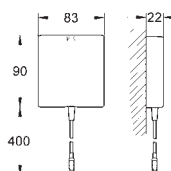

Switch mode power supply

for one eye infra-red wash basin mixer
switch mode power supply with operating voltage
100-230 V AC, 50 - 60 Hz

for concealed socket with cover and strain relief
suitable for the following products: 36 444 000, 36 440 000,
36 411 000, 36 413 000, 36 409 000, 36 325 001, 36 269 000,
36 015 001, 36 016 001, 36 421 000, 36 453 000