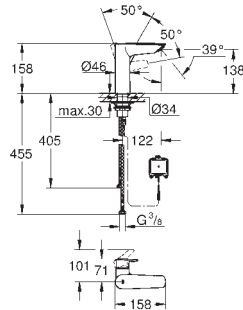

Ref. No.	Colour	EAN
23 975 003	Chrome	4005176644153

Eurosmart Basin mixer 1/2" M-Size
monobloc installation
2-in-1 hybrid with touchless or manual operation
manual lever operation having priority
metal lever
28 mm ceramic cartridge
with **GROHE SilkMove**
with temperature limiter
infra-red electronic
with infrared sensor for bi-directional communication
for monitoring, configuration and servicing
6V lithium battery, type CR-P2
battery lifetime approx. 7 years (150 actuations a day)
non-return valve
dirt strainer
with integrated solenoid valve
external battery
multistage battery status display
7 pre-set programs
auto flush
cleaning mode
additional functions and precise settings
by remote control 36 407
GROHE Water Saving mousseur 5.7 l/min
Lead and Nickel Free Inner Water Ways
rapid installation system
smooth body
flexible connection hoses
min. recommended pressure 1.0 bar
CE approved
professional edition

33 265 003	Chrome	4005176613197