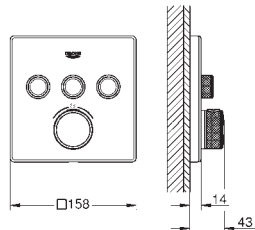

Grotherm SmartControl

Thermostat for concealed installation with 3 valves

set for final installation for
GROHE Rapido SmartBox 35 600/35 604
metal wall escutcheon with **GROHE FastFixation** (covered escutcheon
and shaft sealing, covered fixing), retroactively 6° adjustable

GROHE Long-Life Shine finish

GROHE SmartControl push for ON-OFF, turn for volume adjustment from
GROHE Water Saving to full flow
exchangeable symbols

GROHE TurboStat compact cartridge
with wax thermoelement

GROHE ProGrip with knurl structure

GROHE SafeStop safety button at 38°C
(calibration required)

GROHE SafeStop Plus optional temperature limiter at 43°C or 46°C included
built-in non return valve
and dirt strainers

multiple outlets can be run simultaneously
cover plate in moon white acrylic glass

without roughing-in-set

flow performance:

outlet A = 23 l/min

outlet B = 27 l/min

outlet C = 23 l/min

outlet A + B = 33 l/min

outlet A + B + C = 36 l/min

35 604 000

4005176698774

**GROHE Rapido SmartBox universal rough-in box for concealed
installation**