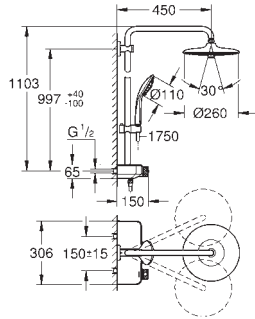

GROHE EUPHORIA SMARTCONTROL SYSTEM

Ref. No. Colour EAN

26 509 000 Chrome 4005176457623