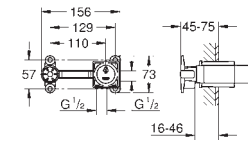

Single-lever mixer 1/2", concealed body
for 2 hole basin mixer
wall installation
without finishing trim set
GROHE SilkMove 35 mm ceramic cartridge
adjustable flow rate limiter
installation depth 45 to 75 mm
DR-brass
installation device

33 241 003 Chrome 4005176529849
33 241 DC3 supersteel 4005176574184
33 241 AL3 brushed hard graphite 4005176585739