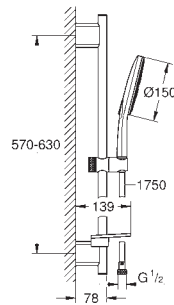

GROHE RAINSHOWER SMARTACTIVE

Ref. No. Colour EAN

26 592 000 Chrome 4005176486449

**Rainshower SmartActive 150
Shower rail set 3 sprays**

Consisting of:
hand shower Rainshower SmartActive 150 (26 590)
shower rail 600 mm
with wall holders made of metal
Silverflex shower hose 1750 mm (28 388 000)

GROHE EasyReach tray
GROHE Water Saving 9.5 l/min flow limiter
GROHE DreamSpray perfect spray pattern
GROHE Long-Life Shine durable sparkling sheen
GROHE FastFixation Plus adjustable distance between brackets, to adapt to existing holes
GROHE TileFix adjustable depth on upper and lower bracket
SpeedClean anti-limescale system
Inner WaterGuide for a longer life
TwistStop preventing the hose from twisting
suitable for instantaneous heater

26 591 000 Chrome 4005176486425
ditto, with non-restricted flow