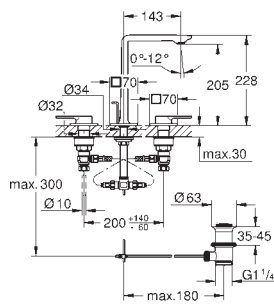

Ref. No.	Colour	EAN
20 188 001	Chrome	4005176499685
20 188 GN1	brushed cool sunrise	4005176499722
20 188 DL1	brushed warm sunset	4005176499746
20 188 A01	hard graphite	4005176499753

Allure
Three-hole basin mixer 1/2"
M-Size
deck mounted
ceramic headparts 1/2", 90°
GROHE Long-Life Shine durable sparkling sheen
GROHE Water Saving 5.7 l/min. flow limiter
GROHE AquaGuide adjustable slim air mousseur
projection 143 mm
pressure-proof, flexible connection hoses
between spout and side valves
pop-up waste set 1 1/4"