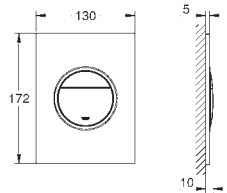

37 601 000	Chrome	4005176416057
37 601 P00	matt chrome	4005176416064
37 601 SH0	alpine white	4005176416071
37 601 DC0	supersteel	4005176416088
37 601 BE0	polished nickel	4005176529009
37 601 EN0	brushed nickel	4005176529047
37 601 GL0	cool sunrise	4005176524271
37 601 GN0	brushed cool sunrise	4005176529016
37 601 DA0	warm sunset	4005176524288
37 601 DL0	brushed warm sunset	4005176529023
37 601 A00	hard graphite	4005176528996
37 601 AL0	brushed hard graphite	4005176529030

Nova Cosmopolitan S

Flush plate

for dual flush or start & stop actuation
for pneumatic drop valve AV1
compatible with Rapid SL/GD2 1.13 m

for vertical installation

130 x 172 mm
made of ABS

GROHE Long-Life Shine durable sparkling sheen

GROHE Water Saving - Less water, perfect flow
flush plate with magnetic holder and fixing brackets included

compatible with Rapid SLX

for use with Rapid SL and Uniset with GD 2 cistern please order shaft 40 911 000 (sold separately)