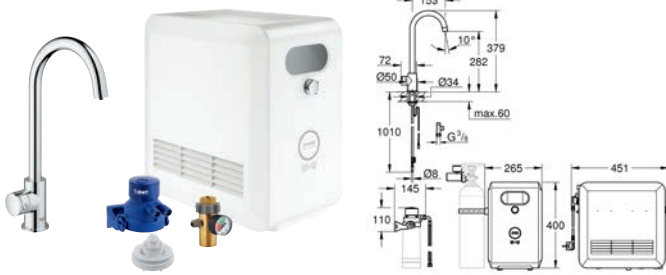

filter head with flexible water hardness adjustment

GROHE Blue filter, CO₂ bottle and cleaning cartridge are not included in the
delivery and have to be ordered separately

suitable filters:

- filter S-size, capacity 600 l at 20° dKH (40 404 001)
- filter M-size, capacity 1500 l at 20° dKH (40 430 001)
- filter L-size, capacity 2500 l at 20° dKH (40 412 001)
- activated carbon filter, capacity 3000 l (40 547 001)
- Magnesium + Zinc filter, capacity 400 l at 17° dGH (40 691 002)

System requirements Apple

iPhone with iOS 12.0 or higher

System requirements Android

smart phone with Android 6.0 or higher

Mobile devices and GROHE Watersystems App*** are not included in delivery
and have to be ordered separately via an authorised Apple store/store/iTunes or
Google Play store.

* The Bluetooth word mark and logos are registered trademarks owned by
Bluetooth SIG, Inc. and any use of such marks by Grohe AG is under license.
Other trademarks and trade names are those of their respective owners.

** Apple, the Apple logo, iPod, iPod Touch, iPhone and iTunes are trademarks of
Apple Inc., registered in the U.S. and other countries. Apple is not responsible for
the function of this device or its compliance with safety and regulatory standards.

*** Available for free via iTunes app or Google Play store.

to be equipped with a non-return valve EA approved by Belgaqua