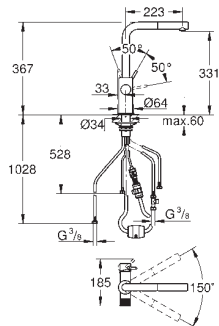

**GROHE Blue Pure Minta
Filter tap with pull-out mousseur**

Consisting of:
GROHE Blue single-lever sink mixer with filter function
monobloc installation
L-spout
pull out mousseur spout
separate handle for filtered water
28 mm ceramic cartridge
with **GROHE SilkMove**
swivel tubular spout
swivel area 360°
separate inner water ways for filtered
and non-filtered water
flexible connection hoses

30 590 KFO phantom black 4005176781728