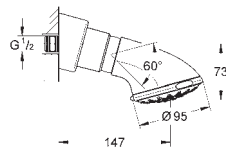

Relexa 100 Five
Head shower 5 sprays
Wide spray / Needle Jet / Rain / Massage /
Champagne spray
ball-joint
connection thread with pre-assembled
sealing
GROHE DreamSpray perfect spray pattern
GROHE Long-Life Shine durable sparkling sheen
SpeedClean anti-limescale system
Inner WaterGuide for a longer life
minimum flow rate 7.5 l/min.

27 067 000 Chrome 4005176832123