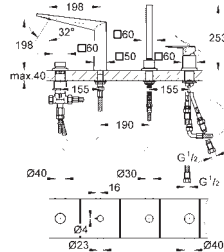

Allure Brilliant
4-hole single-lever bath combination
GROHE SilkMove 46 mm ceramic cartridge
GROHE Long-Life Shine durable sparkling sheen
 pre-assembled spout fixing
 single lever mixer operating element
 bath spout with integrated mousseur
 diverter bath/shower
 hand shower Euphoria Cube+ 6.5 l/min
 metal shower hose 2000 mm (always chrome for any colour of the set)
 flexible connection hoses
 connection for shower hose
 protected against backflow
 for use with 29 037 000