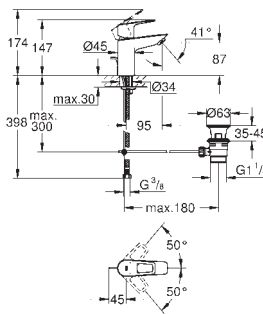

BauLoop
Basin mixer 1/2"
S-Size
monobloc installation
metal lever
GROHE Long-Life 28 mm ceramic cartridge
with temperature limiter
GROHE Long-Life Shine durable sparkling sheen
Lead and Nickel Free Inner Water Ways
GROHE LowFlow mousseur 3.5 l/min
rapid installation system
plastic pop-up waste set 1 1/4"
flexible connection hoses
professional edition

23 879 001 Chrome 4005176554049