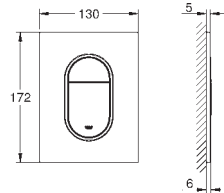

37 535 000	Chrome	4005176416019
37 535 DC0	supersteel	4005176416040
37 535 AL0	brushed hard graphite	4005176431357

Skate Cosmopolitan S
Flush plate
for dual flush or start & stop actuation
for pneumatic drop valve AV1
compatible with Rapid SL/GD2 1.13 m
for vertical installation
130 x 172 mm
made of ABS
GROHE Long-Life Shine durable sparkling sheen
GROHE Water Saving - Less water, perfect flow
flush plate with magnetic holder and fixing brackets included
compatible with Rapid SLX
for use with Rapid SL and Uniset with GD 2 cistern please order shaft 40 911 000 (sold separately)