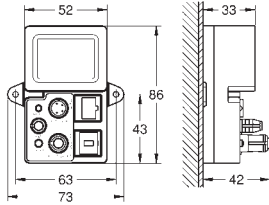

Ref. No.	Colour	EAN
36 475 000	Chrome	4005176758751

GROHE F-digital Deluxe

Bluetooth unit BT-01A for Apple and Android devices

with integrated electronic for wireless data communication
wall mounted

86 x 73 x 42 mm

Features:

- reset switch
- status indicator (LED)
- stand alone/maximum configuration
- one-to-one connection
- with safety cut-off mechanism (1 user)
- safety shutdown in case of connection loss
- connection cable set for data communication and power supply (5 m each)
- CE approved

Bluetooth transmitter power supply: 12 V

Bluetooth transmitter frequency: 2.4 GHz

Bluetooth range (max. 10 m) varies depending on materials used and walls between transmitter and receiver

requires Base Unit Box 2.0 (36 476 000) or Base Unit Box 4.0 (26 864 000) – to be ordered separately

Bluetooth-enabled device (Bluetooth V2.1 or higher) necessary

System requirements

Android

operating system: as of release 2.3.3

pixel density: 160 dpi minimum

display resolution: 320 x 470 pixels per inch

System requirements

Apple

iPod touch 4/5, iPhone 4/5, iPad/ iPad mini**

Apple operating system: as of release iOS 6.0 and above

Mobile devices and GROHE SPA F-digital deluxe App*** are not included in delivery and have to be ordered separately via an authorised Apple store/store/ iTunes or Google Play store.