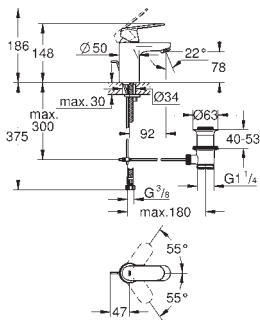

32 825 00L Chrome 4005176917028

**Eurosmart Cosmopolitan
Basin mixer 1/2"**

S-Size

monobloc installation

metal lever

GROHE SilkMove 35 mm ceramic cartridge

adjustable flow rate limiter

adjustable minimum flow rate 2.5 l/min

GROHE Long-Life Shine durable sparkling sheen

GROHE FastFixation installation system

with centering support

mousseur

pop-up waste set 1 1/4"

flexible connection hoses

for low pressure

recommended pressure 0.2 - 5.0 bar

optional temperature limiter (46 375 000)