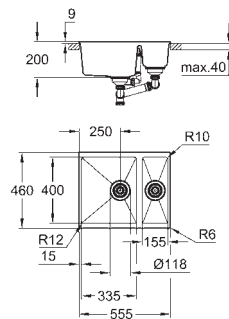

GROHE COMPOSITE SINKS

Ref. No. Colour EAN

31 647 AT0 granite gray 4005176521232
31 647 AP0 granite black 4005176521225

K500

Composite sink with drainer
model: K500 80-C 116/50 2.0 rev
mounting type: top mount
material: quartz composite

GROHE Whisper

min. cabinet size: 800 mm
dimensions: 1160 x 500 mm
1 bowl: 330 x 440 x 200 mm
2 bowl: 330 x 440 x 200 mm
outer radius: R6, inner bowl radius: R12

GROHE FastFixation installation system

sink mountable left or right
cut-out: 1140 x 480 mm
drainer: automatic waste fitting
accessories included: automatic waste fitting with rotary handle,
waste kit, basket strainer waste, mounting set
optional push to open excenter (40 986 SD0)
amount of fasteners included (top mount): 12
heat resistant up to 180° C

31 648 AT0 granite gray 4005176521256
31 648 AP0 granite black 4005176521249

K500

Composite sink
model: K500 60-C 55.5/46 1.5 rev
mounting type: top mount or undermount
material: quartz composite

GROHE Whisper

min. cabinet size: 600 mm
dimensions: 555 x 460 mm
1 bowl: 335 x 400 x 200 mm
0.5 bowl: 155 x 400 x 140 mm
outer radius: R6, inner bowl radius: big bowl R12, small bowl R10

GROHE FastFixation installation system

sink mountable left or right
cut-out (top mount): 545 x 444 mm
cut-out (undermount): 525 x 400 mm
drainer: Ø 3.5"/90 mm basket strainer waste
accessories included: waste kit, basket strainer waste, mounting set
mounting with silicone (top mount)
optional push to open excenter (40 986 SD0)
amount of fasteners included (undermount): 8
heat resistant up to 180° C

31 649 AT0 granite gray 4005176521270
31 649 AP0 granite black 4005176521263

K500

Composite sink
model: K500 90-C 86/50 2.0
mounting type: top mount
material: quartz composite

GROHE Whisper