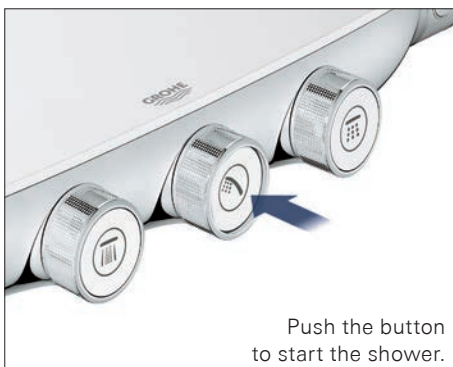

Push the button to start the shower.