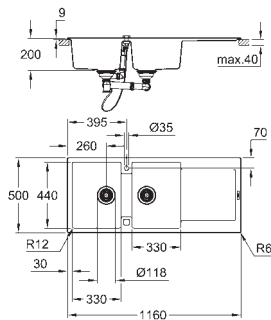

GROHE COMPOSITE SINKS

Ref. No. Colour EAN

31 647 AT0 granite gray 4005176521232
31 647 AP0 granite black 4005176521225

K500

Composite sink with drainer
model: K500 80-C 116/50 2.0 rev
mounting type: top mount
material: quartz composite

GROHE Whisper

min. cabinet size: 800 mm
dimensions: 1160 x 500 mm
1 bowl: 330 x 440 x 200 mm
2 bowl: 330 x 440 x 200 mm
outer radius: R6, inner bowl radius: R12

GROHE FastFixation installation system

sink mountable left or right
cut-out: 1140 x 480 mm
drainer: automatic waste fitting
accessories included: automatic waste fitting with rotary handle,
waste kit, basket strainer waste, mounting set
optional push to open excenter (40 986 SD0)
amount of fasteners included (top mount): 12
heat resistant up to 180° C

31 648 AT0 granite gray 4005176521256
31 648 AP0 granite black 4005176521249

K500

Composite sink
model: K500 60-C 55.5/46 1.5 rev
mounting type: top mount or undermount
material: quartz composite

GROHE Whisper

min. cabinet size: 600 mm
dimensions: 555 x 460 mm
1 bowl: 335 x 400 x 200 mm
0.5 bowl: 155 x 400 x 140 mm
outer radius: R6, inner bowl radius: big bowl R12, small bowl R10

GROHE FastFixation installation system

sink mountable left or right
cut-out (top mount): 545 x 444 mm
cut-out (undermount): 525 x 400 mm
drainer: Ø 3.5"/90 mm basket strainer waste
accessories included: waste kit, basket strainer waste, mounting set
mounting with silicone (top mount)
optional push to open excenter (40 986 SD0)
amount of fasteners included (undermount): 8
heat resistant up to 180° C