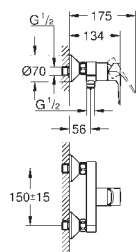

23 633 001 Chrome 4005176555923

BauLoop
Single-lever shower mixer 1/2"
wall mounted
metal lever
GROHE Long-Life 35 mm ceramic cartridge
with temperature limiter
GROHE Long-Life Shine durable sparkling sheen
adjustable flow rate limiter
shower bottom outlet 1/2" with
integrated non return-valve
protected against backflow
S-unions
metal wall escutcheon
professional edition