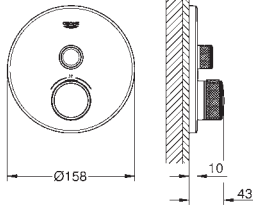

without roughing-in-set

flow performance:
outlet A (to external shut-off) = 34 l/min
outlet B/C = 29 l/min

35 604 000	4005176698774
GROHE Rapido SmartBox universal rough-in box for concealed installation