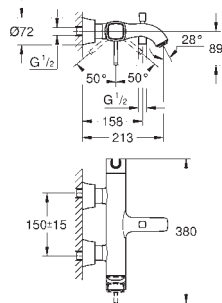

Grandera
Single-lever bath/shower mixer 1/2"
wall mounted
GROHE SilkMove 46 mm ceramic cartridge
GROHE Long-Life Shine durable sparkling sheen
adjustable flow rate limiter
integrated hand shower holder
automatic diverter: bath/shower
mousseur
integrated non-return valve
in the shower outlet 1/2"
covered S-unions
protected against backflow