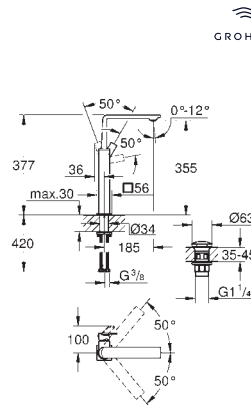

Ref. No.	Colour	EAN
23 403 001	Chrome	4005176499487
23 403 GN1	brushed cool sunrise	4005176499524
23 403 DL1	brushed warm sunset	4005176499548
23 403 A01	hard graphite	4005176499555

Allure
Basin mixer 1/2"
XL-Size
monobloc installation
swivelling spout
for free-standing basins
28 mm ceramic cartridge
with **GROHE SilkMove**
GROHE Long-Life Shine durable sparkling sheen
GROHE Water Saving 5.7 l/min. flow limiter
smooth body
GROHE AquaGuide adjustable slim air mousseur
projection 185 mm
height 377 mm
push-to-open waste set
flexible connection hoses
temperature limiter