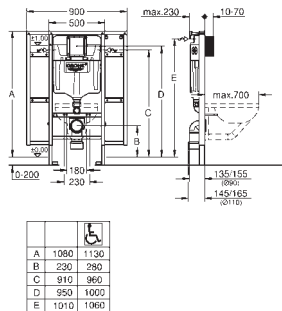

Rapid SL
Element for WC, 1.13 m installation height
with fixing element for back support and support rails
with flushing cistern GD 2 , 6 l - 9 l
for the disabled
for WC bowls 70 cm projection
for on-the-wall installations or studded walls
powder coated steel frame, self-supporting
with fixed connections
TÜV approved
2 WC fixing bolts
4 wall brackets
fixing device for ceramic
distance of fixing bolts 180/230 mm
PP outlet bend Ø 90 mm
depth adjustable
PP reducer Ø 90/110 mm
inlet and outlet connecting set

flushing cistern GD 2, 6 - 9 l, containing following features:
water supply from left/right or back
Insulated against condensation
1/2" water supply connection including integrated
angle valve and push fit flexible hose union

including wall brackets 38 558 00M for on-the-wall installation
for mounting of small flush plates please order
revision shaft 40 911 000 (sold separately)

38 541 000 4005176291234