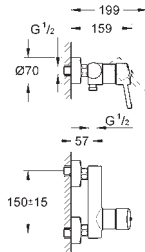

Concetto
Single-lever shower mixer 1/2"
wall mounted, metal lever
GROHE SilkMove 46 mm ceramic cartridge
GROHE Long-Life Shine durable sparkling sheen
adjustable flow rate limiter
shower bottom outlet 1/2" with
integrated non return-valve, S-unions
protected against backflow
optional temperature limiter (46 308 000)
noise classification 1 in accordance
with DIN4109

34 765 000	Chrome	4005176612022