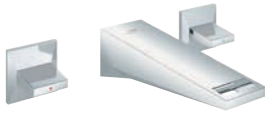

Ref. No.	Colour	EAN

20 628 000	Chrome	4005176760204
20 628 DC0	supersteel	4005176760235
20 628 AL0	brushed hard graphite	4005176760228

Allure Brilliant
Three-hole basin mixer 1/2"
S-Size
wall mounted
without concealed body
set for final installation for 29 025 002
valves hot/cold
with headparts 1/2" - 90°
GROHE Long-Life Shine durable sparkling sheen
GROHE Water Saving 5.0 l/min. flow limiter
spout with integrated mousseur
projection 161 mm

20 629 000	Chrome	4005176760242
20 629 DC0	supersteel	4005176759628
20 629 AL0	brushed hard graphite	4005176759611

ditto, projection 210 mm

29 025 002		4005176519895