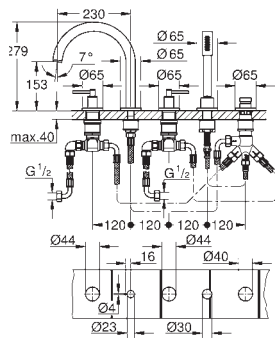

Ref. No.	Colour	EAN
	29 407 000	Chrome	4005176762772
	29 407 DC0	supersteel	4005176762802
	29 407 GL0	cool sunrise	4005176762819
	29 407 DA0	warm sunset	4005176762796
	29 407 AL0	brushed hard graphite	4005176762789