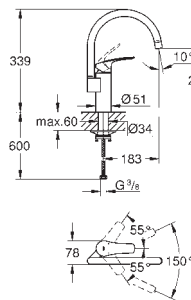

Eurosmart
Single-lever sink mixer 1/2"
high spout
monobloc installation
GROHE Long-Life Shine durable sparkling sheen
GROHE SilkMove 35 mm ceramic cartridge
integrated temperature limiter
mousseur
adjustable flow rate limiter
swivel tubular spout
swivel area 150°
Lead and Nickel Free Inner Water Ways
flexible connection hoses 3/8"
metal fixation set
professional edition

30 468 000 Chrome 4005176635755