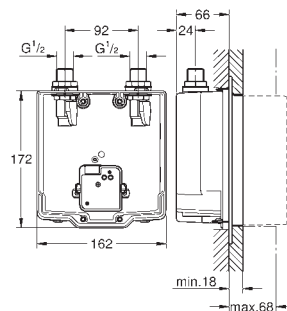

GROHE BLUETOOTH MONITORING

Ref. No. Colour EAN

36 412 000 Chrome 4005176320569

Eurosmart Cosmopolitan E Bluetooth

Infra-red electronic basin mixer 1/2" with mixing device and adjustable temperature limiter

with infrared sensor and Bluetooth module for bi-directional communication for monitoring, configuration and service purpose
with transformer 100-240 V AC, 50-60 Hz, 6.75 V DC
set for final installation for concealed fitting box
36 339 001

GROHE Long-Life Shine finish

GROHE Water Saving - Less water, perfect flow

laminar flow straightener 9 l/min

chrome escutcheon and spout

projection 172 mm

with Bluetooth 4.0* for wireless data communication

for Apple** and Android devices

Bluetooth range (max. 10 m) varies depending on materials used and walls

between transmitter and receiver

monitoring

password protected products

app detects all Bluetooth products in range

auto flush cycles and timing last auto flush

usage per day over 30 days

thermal disinfection cycles and timings last disinfection

configuration

detection range and shut off delay

auto flush

thermal disinfection

cleaning mode

2 on/off timers

identification by name

service

send and save 3 profiles

reset to factory or user settings

hard and software version

CE approved

noise classification 1 in accordance

with DIN4109

Mobile devices and GROHE IR Remote App*** are not included in delivery and have to be ordered separately via an authorised Apple store/store/iTunes or Google Play store.

* The Bluetooth word mark and logos are registered trademarks owned by Bluetooth SIG, Inc. and any use of such marks by Grohe AG is under license. Other trademarks and trade names are those of their respective owners.