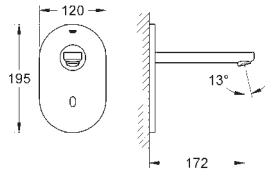

GROHE BLUETOOTH MONITORING

Ref. No.   Colour   EAN

36 410 000   Chrome   4005176320545

**Euroeco Cosmopolitan E Bluetooth
Infra-red electronic basin tap**

with infrared sensor and Bluetooth module for bi-directional communication for monitoring, configuration and service purpose
with transformer 100-240 V AC, 50-60 Hz, 6.75 V DC
set for final installation for concealed fitting box
36 336 001/36 337 001

GROHE Long-Life Shine finish

GROHE Water Saving - Less water, perfect flow

laminar flow straightener 9 l/min
chrome escutcheon and spout
projection 172 mm
with Bluetooth 4.0* for wireless data communication

for Apple** and Android devices
Bluetooth range (max. 10 m) varies depending on materials used and walls between transmitter and receiver

monitoring

password protected products
app detects all Bluetooth products in range
auto flush cycles and timing last auto flush
usage per day over 30 days
thermal disinfection cycles and timings last disinfection

configuration

detection range and shut off delay

auto flush
thermal disinfection
cleaning mode

2 on/off timers
identification by name

service

send and save 3 profiles
reset to factory or user settings
hard and software version
CE approved
noise classification 1 in accordance with DIN4109

Mobile devices and GROHE IR Remote App*** are not included in delivery and have to be ordered separately via an authorised Apple store/store/iTunes or Google Play store.

* The Bluetooth word mark and logos are registered trademarks owned by Bluetooth SIG, Inc. and any use of such marks by Grohe AG is under license. Other trademarks and trade names are those of their respective owners.

** Apple, the Apple logo, iPod, iPod Touch, iPhone and iTunes are trademarks of Apple Inc., registered in the U.S. and other countries. Apple is not responsible for the function of this device or its compliance with safety and regulatory standards

*** Available for free via iTunes app or Google Play store.

COMMERCIAL
FITTINGS

36 337 001   4005176595417

**Euroeco Cosmopolitan E
Concealed mounting box**

wall installation
for installation with pre-mixed or cold water

suitable for IR-sets for final installation
stop valve

connection housing for power supply

suitable for
36 410 000, 36 334 SD0, 36 335 SD0, 36 273 000

allows for waterproofing of wall construction surrounding the concealed body with sealing sleeve