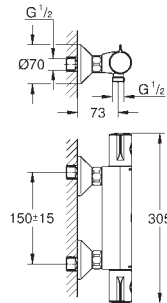

Grohtherm 800
Thermostatic shower mixer 1/2"
wall mounted
GROHE Long-Life Shine durable sparkling sheen
GROHE SafeStop safety button at 38°C
(calibration required)
GROHE SafeStop Plus integrated temperature
limiter at max 50°C
GROHE Turbostat C3 compact cartridge
with wax thermoelement
integrated mixed water shut off
volume handle with **GROHE EcoButton**
(economy button with individually
adjustable economy stop)
ceramic headpart 1/2", 180°
shower bottom outlet 1/2"
built-in non return valves
dirt strainers
protected against backflow
S-unions
metal escutcheon
GROHE Water Saving - Less water, perfect flow

34 567 000 Chrome 4005176310157