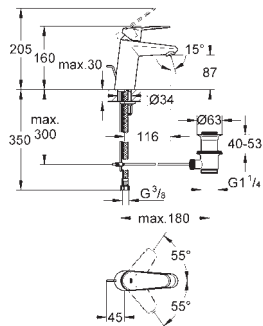

33 183 002 Chrome 4005176887499

Eurodisc Cosmopolitan

Basin mixer 1/2"

S-Size

monobloc installation
metal lever
GROHE SilkMove 35 mm ceramic cartridge
adjustable flow rate limiter
adjustable minimum flow rate 2.5 l/min

GROHE Long-Life Shine durable sparkling sheen

GROHE FastFixation installation system
with centering support

mousseur
pop-up waste set 1 1/4"
flexible connection hoses
optional temperature limiter (46 375 000)
noise classification 1 in accordance
with DIN4109