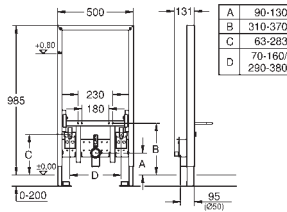

GROHE RAPID SL FOR WASH BASIN AND BIDET

Ref. No.   Colour   EAN

38 545 000

4005176291272

Rapid SL

Element for bidet, 1.00 m installation height
for on-the-wall installations or studded walls
height adjustable fitting connections

Includes:

- bidet fixing bolts
- HT-outlet bend Ø 50 mm
- seal Ø 32 mm
- 2 fitting connections DN 15
- fixing material for bidet
- for on-the-wall installation please order wall brackets 38 558 00M (sold separately)