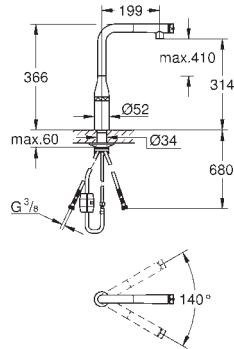

Ref. No.	Colour	EAN
31 615 000	Chrome	4005176523649
31 615 DC0	supersteel	4005176523656
31 615 GL0	cool sunrise	4005176523670
31 615 GN0	brushed cool sunrise	4005176523687
31 615 DA0	warm sunset	4005176523694
31 615 DL0	brushed warm sunset	4005176523700
31 615 A00	hard graphite	4005176523717
31 615 AL0	brushed hard graphite	4005176523724

Essence SmartControl
Sink mixer with SmartControl
monobloc installation
GROHE Long-Life Shine durable sparkling sheen
pull-out spray with laminar metal spray
GROHE Magnetic Docking guarantees easy retraction and smooth docking of the spray head back to the starting position
GROHE SmartControl push for ON-OFF, turn for volume adjustment from water saving eco mode to Full Flow
temperature adjustment by turning of mixing valve on body
swivel tubular spout
swivel area 140°
protected against backflow
flexible connection hoses
metal fixation set
Lead and Nickel Free Inner Water Ways