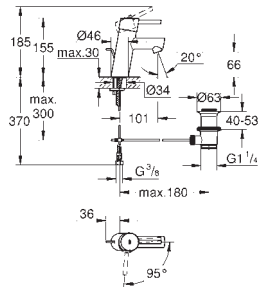

23 380 10E	Chrome	4005176938245

Concetto
Basin mixer 1/2"
S-Size
monobloc installation
metal lever
GROHE SilkMove Energy Saving 28 mm ceramic cartridge
with energy saving function via cold start
with temperature limiter
GROHE Long-Life Shine durable sparkling sheen
GROHE Water Saving mousseur 5.7 l/min
GROHE FastFixation installation system
pop-up waste set 1 1/4"
flexible connection hoses

23 385 10E	Chrome	4005176938269

Ditto, with GROHE SilkMove ES