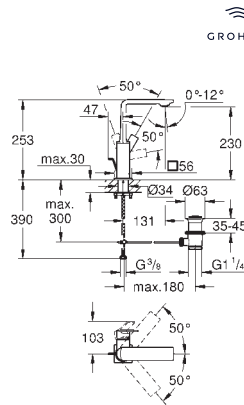

Ref. No.	Colour	EAN
32 146 001	Chrome	4005176499388
32 146 GN1	brushed cool sunrise	4005176499425
32 146 DL1	brushed warm sunset	4005176499449
32 146 A01	hard graphite	4005176499456

Allure
Single-lever basin mixer 1/2"
L-Size
monobloc installation
swivelling spout
28 mm ceramic cartridge
with **GROHE SilkMove**
GROHE Long-Life Shine durable sparkling sheen
GROHE Water Saving 5.7 l/min. flow limiter
GROHE FastFixation Plus installation system
GROHE AquaGuide adjustable slim air mousseur
pop-up waste set 1 1/4"
flexible connection hoses
temperature limiter