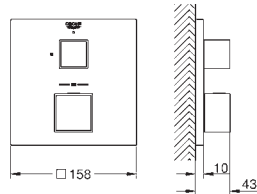

24 153 000	Chrome	4005176481178
24 153 DC0	supersteel	4005176574221
24 153 AL0	brushed hard graphite	4005176585593

Grotherm Cube
Thermostatic mixer for 1 outlet with shut off valve
set for final installation for
GROHE Rapido SmartBox 35 600/35 604
GROHE TurboStat compact cartridge
with wax thermoelement
GROHE Long-Life Shine durable sparkling sheen
wall escutcheon with **GROHE FastFixation**
(covered escutcheon- and shaft sealing, covered fixing)
metal escutcheon, retroactively 6° adjustable
GROHE SafeStop safety button at 38°C
(calibration required)
GROHE SafeStop Plus optional temperature limiter at 43°C or 46°C included
built-in non return valve
and dirt strainers
ceramic stop valve, 120°
flow performance:
outlet B = 27 l/min
outlet C = 30 l/min
without roughing-in-set

35 604 000 **4005176698774**
GROHE Rapido SmartBox universal rough-in box for concealed installation