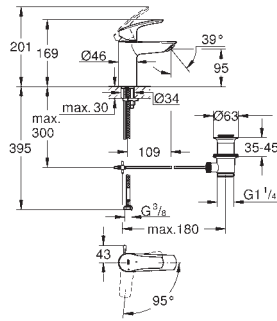

GROHE EUROSMART

Ref. No. Colour EAN

32 926 003 Chrome 4005176613234

Eurosmart
Basin mixer 1/2"
S-Size
monobloc installation
metal lever
GROHE SilkMove Energy Saving 28 mm ceramic cartridge
with energy saving function via cold start
adjustable flow rate limiter
with temperature limiter
GROHE Long-Life Shine durable sparkling sheen
GROHE Water Saving mousseur 5.7 l/min
Lead and Nickel Free Inner Water Ways
GROHE FastFixation installation system
pop-up waste set 1 1/4"
lift rod in lateral position
flexible connection hoses
professional edition

23 924 003 Chrome 4005176613265

ditto, smooth body with push-open pop-up waste set 1 1/4"

32 154 003 Chrome 4005176613258

ditto, smooth body