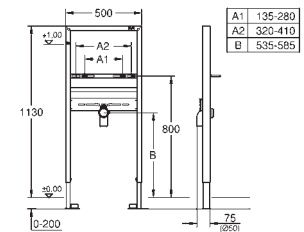

38 557 001 **4005176863783**

Rapid SL
Element for wash basin, single hole installation

1.13 m finished installation height
for on-the-wall installations or studded walls

- powder coated steel frame, self-supporting for dry-cladding, completely pre-assembled with fixed connections
- quick adjustment, lockable
- fixing material
- TÜV approved

Includes

1. wash basin fixing bolts with fixing device for ceramic
   - variable distance of fixing bolts
   - HT-outlet bend Ø 50 mm
   - seal Ø 32 mm
2. for on-the-wall installation please order wall brackets 38 558 00M (sold separately)