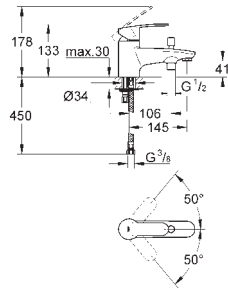

GROHE EUROSTYLE COSMOPOLITAN

Ref. No. Colour EAN

33 614 002 Chrome 4005176887208

Eurostyle Cosmopolitan
Single-lever bath/shower mixer 1/2"
monobloc installation
metal lever
GROHE SilkMove 46 mm ceramic cartridge
GROHE Long-Life Shine durable sparkling sheen
adjustable flow rate limiter
adjustable minimum flow rate 2.5 l/min
automatic diverter: bath/shower
mousseur
integrated non-return valve
in the shower outlet 1/2"
flexible connection hoses
protected against backflow
optional temperature limiter (46 308 000)

33 591 002 Chrome 4005176887123