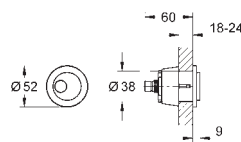

39 056 000 Chrome 4005176936302

Round push button actuation Ø 50 mm with Eco button
 in combination with bath furniture
 for combination with flushing cistern 39 053 000 & 39 054 000
 for walls 18 -24 mm thickness
GROHE Long-Life Shine durable sparkling sheen