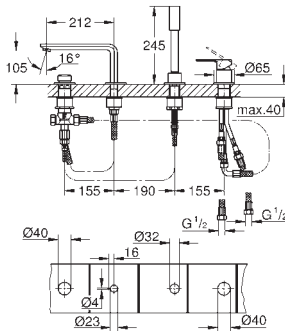

19 577 001 Chrome 4005176409233
19 577 DC1 supersteel 4005176412820
19 577 EN1 brushed nickel 4005176413018
19 577 AL1 brushed hard graphite 4005176586224

Lineare
4-hole single-lever bath combination
GROHE SilkMove 35 mm ceramic cartridge
with temperature limiter
GROHE Long-Life Shine durable sparkling sheen
pre-assembled spout fixing
single lever mixer operating element
metal lever
bath inlet with mousseur
diverter bath/shower
hand shower Sena Stick (26 465)
metal shower hose 2000 mm (always chrome for any colour of the set)
flexible connection hoses
connection for shower hose
protected against backflow
for use with 29 037 000