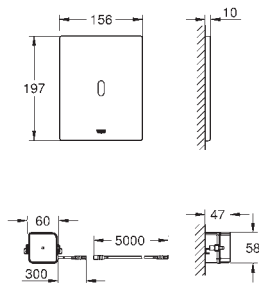

39 881 000 Chrome 4005176706790
39 881 SH0 alpine white 4005176706806

Tectron Bau E
Infra-red electronic for WC flushing cistern

with infrared sensor for bi-directional communication for monitoring, configuration and servicing

GROHE Long-Life Shine durable sparkling sheen
with transformer 42 470 000 100-230 V AC 50-60 Hz, 6.75 V 4 W DC
for new installations and retrofit to all GD2 cisterns

servo motor

concealed installation

front plate 156 x 197 mm

hidden anti-theft device

infra-red control

7 pre-set programs

auto flush

cleaning mode

pre-flush on/off

additional functions and precise settings

by remote control 36 407

adjustable flush (3 - 9 l) by hand or remote

CE approved