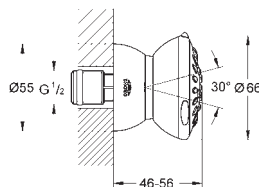

Relexa 65
Side shower 2 sprays
Wide spray/Massage
ball-joint
GROHE DreamSpray perfect spray pattern
GROHE Long-Life Shine durable sparkling sheen
SpeedClean anti-limescale system
Inner WaterGuide for a longer life