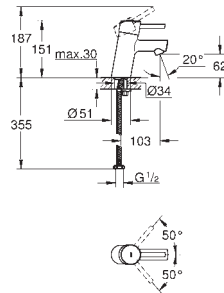

32 240 10L	Chrome	4005176903977

Concetto
Basin mixer 1/2"
S-Size
monobloc installation
metal lever
GROHE SilkMove 35 mm ceramic cartridge
GROHE Long-Life Shine durable sparkling sheen
GROHE FastFixation installation system
mousseur
smooth body
flexible connection hoses
min. recommended pressure 0.2 bar
optional temperature limiter (46 375 000)