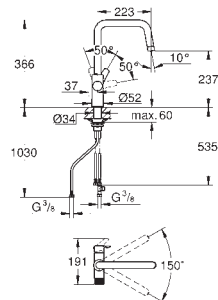

**GROHE Blue Pure Eurosmart
Filter tap**
Consisting of:
GROHE Blue single-lever sink mixer with filter function
monobloc installation
U spout
separate handle for filtered water
28 mm ceramic cartridge
with **GROHE SilkMove**
swivel tubular spout
swivel area 150°
separate inner water ways for filtered
and non-filtered water
flexible connection hoses