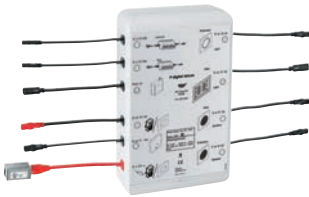

Ref. No.	Colour	EAN
36 475 000	Chrome	4005176758751

GROHE F-digital Deluxe

Bluetooth unit BT-01A for Apple and Android devices

with integrated electronic for wireless data communication
wall mounted

86 x 73 x 42 mm

Features:

- reset switch
- status indicator (LED)
- stand alone/maximum configuration
- one-to-one connection
- with safety cut-off mechanism (1 user)
- safety shutdown in case of connection loss
- connection cable set for data communication and power supply (5 m each)
- CE approved

Bluetooth transmitter power supply: 12 V

Bluetooth transmitter frequency: 2.4 GHz

Bluetooth range (max. 10 m) varies depending on materials used and walls between transmitter and receiver

requires Base Unit Box 2.0 (36 476 000) or Base Unit Box 4.0 (26 864 000) – to be ordered separately

Bluetooth-enabled device (Bluetooth V2.1 or higher) necessary

System requirements

Android

operating system: as of release 2.3.3

pixel density: 160 dpi minimum

display resolution: 320 x 470 pixels per inch

System requirements

Apple

iPod touch 4/5, iPhone 4/5, iPad/ iPad mini**

Apple operating system: as of release iOS 6.0 and above

Mobile devices and GROHE SPA F-digital deluxe App*** are not included in delivery and have to be ordered separately via an authorised Apple store/store/ iTunes or Google Play store.

36 476 000	Chrome	4005176758768

GROHE F-digital Deluxe

Base unit box 2.0 Bluetooth (BCU V2.0)

for connecting light, sound and steam modules

Consisting of: