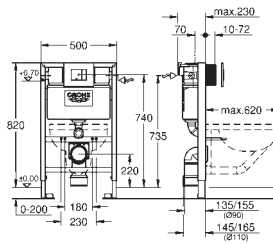

Rapid SL
4-in-1 set for WC, 0.82 m installation height
with flushing cistern 6 - 3 l

Consisting of:
Rapid SL element for WC (38 526 000)
Skate Cosmopolitan flush plate, chrome (38 732 000)
GROHE Fresh retro-fit set (38 796 000)
front wall brackets (38 558 00M)

39 501 000   Chrome   4005176453878