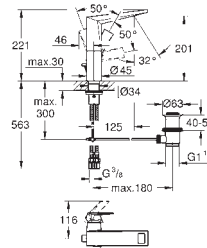

Ref. No.	Colour	EAN
	24 341 000	Chrome	4005176759659
	24 341 DC0	supersteel	4005176759680
	24 341 AL0	brushed hard graphite	4005176759673
	Allure Brilliant Basin mixer 1/2" M-Size		
	monobloc installation 28 mm ceramic cartridge with GROHE SilkMove temperature limiter GROHE Long-Life Shine durable sparkling sheen GROHE Water Saving 5.0 l/min. flow limiter GROHE FastFixation installation system spout with integrated mousseur pop-up waste set 1 1/4" flexible connection hoses		
	24 342 000	Chrome	4005176759697
	24 342 DC0	supersteel	4005176759710
	24 342 AL0	brushed hard graphite	4005176759703
	ditto, smooth body		
	24 397 000	Chrome	4005176795541
24 397 DC0	supersteel	4005176795558	
24 397 AL0	brushed hard graphite	4005176795565	
Allure Brilliant Private Collection basin mixer with knurled lever			
24 398 000	Chrome	4005176795572	
24 398 DC0	supersteel	4005176795589	
24 398 AL0	brushed hard graphite	4005176795596	
Allure Brilliant Private Collection basin mixer with white Caesarstone inlay			
24 399 000	Chrome	4005176794933	
24 399 DC0	supersteel	4005176794940	
24 399 AL0	brushed hard graphite	4005176794957	
Allure Brilliant Private Collection basin mixer with black Caesarstone inlay			
	24 344 000	Chrome	4005176759734
	24 344 DC0	supersteel	4005176759758
	24 344 AL0	brushed hard graphite	4005176759741
	Allure Brilliant Single-lever basin mixer 1/2" L-Size		
	monobloc installation 28 mm ceramic cartridge with GROHE SilkMove temperature limiter GROHE Long-Life Shine durable sparkling sheen GROHE Water Saving 5.0 l/min. flow limiter GROHE FastFixation installation system spout with integrated mousseur pop-up waste set 1 1/4" flexible connection hoses		
	24 345 000	Chrome	4005176759765
	24 345 DC0	supersteel	4005176759789
	24 345 AL0	brushed hard graphite	4005176759772
	ditto, smooth body		
	24 400 000	Chrome	4005176794964
24 400 DC0	supersteel	4005176794971	
24 400 AL0	brushed hard graphite	4005176795428	
Allure Brilliant Private Collection basin mixer with knurled lever			
24 408 000	Chrome	4005176795435	
24 408 DC0	supersteel	4005176795442	
24 408 AL0	brushed hard graphite	4005176795459	
Allure Brilliant Private Collection basin mixer with white Caesarstone inlay			
24 414 000	Chrome	4005176795466	
24 414 DC0	supersteel	4005176794056	
24 414 AL0	brushed hard graphite	4005176794865	
Allure Brilliant Private Collection basin mixer with black Caesarstone inlay