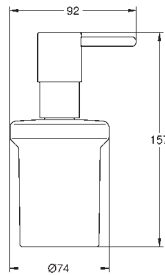

40 394 001 ★	Chrome	4005176326233
40 394 DC1 ★	supersteel	4005176421532
40 394 BE1	polished nickel	4005176430183
40 394 EN1	brushed nickel	4005176412646
40 394 GL1 ★	cool sunrise	4005176429439
40 394 GN1 ★	brushed cool sunrise	4005176429880
40 394 DA1 ★	warm sunset	4005176428982
40 394 DL1 ★	brushed warm sunset	4005176430039
40 394 A01	hard graphite	4005176429583
40 394 AL1 ★	brushed hard graphite	4005176429736

Essentials

Soap dispenser

material: glass / metal

filling quantity 160 ml

fits in the following holders:

Essentials (40 369 xx1)

Essentials Cube (40 508 000)

Bau Cosmopolitan (40 585)

Essentials Authentic (40 652)

GROHE Long-Life Shine durable sparkling sheen