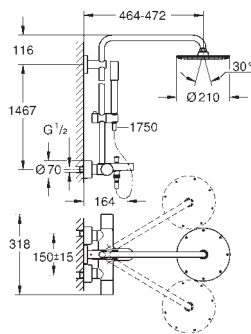

Rainshower System 210
Shower system with bath thermostat for wall mounting
horizontal swivable 450 mm projection shower arm
exposed thermostatic shower
with Aquadimmer function
allows change between:
Head shower Rainshower Cosmopolitan 210 (28 373 000)
material: metal
with ball joint, rotation angle $\pm 15^\circ$
bath inlet
separate diverter for hand shower Sena (28 341 000)
adjustable height via gliding element
(12 140 000)
metal shower hose 1750 mm (27 178)
GROHE Water Saving 9.5 l/min flow limiter
GROHE TurboStat compact cartridge
with wax thermoelement
GROHE SafeStop safety button at 38°C
(calibration required)
GROHE SafeStop Plus optional temperature limiter at 43°C included
GROHE CoolTouch
GROHE DreamSpray perfect spray pattern
GROHE Long-Life Shine durable sparkling sheen
SpeedClean anti-limescale system
Inner WaterGuide for a longer life