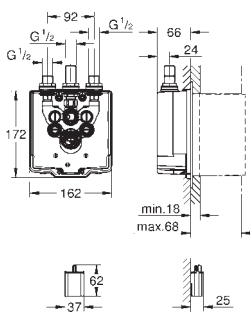

36 464 000 **4005176576706**

**Eurosmart Cosmopolitan E
Concealed control unit**

for shower
with integrated pre-adjustable
thermostatic mixer
suitable for infra-red set 36 463 000
2 stop valves
non-return valves with filters
6V lithium battery, type CR-P2
battery lifetime approx. 7 years (150 actuations a day)
allows for waterproofing of wall construction surrounding the concealed body
with sealing sleeve