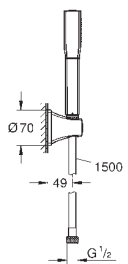

Grandera Stick Wall holder set 1 spray Consisting of: Stick hand shower wall hand shower holder (26 896 xx0) Rotaflex Metal Long-Life TwistStop shower hose 1500 mm (28 417) GROHE Water Saving 7.6 l/min flow limiter GROHE DreamSpray perfect spray pattern Inner WaterGuide for a longer life GROHE CoolTouch prevents scalding on hot surfaces GROHE Long-Life Shine durable sparkling sheen SpeedClean anti-limescale system