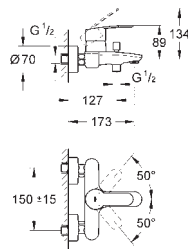

Eurostyle Cosmopolitan
Single-lever bath/shower mixer 1/2"
wall mounted, metal lever
GROHE SilkMove 46 mm ceramic cartridge
GROHE Long-Life Shine durable sparkling sheen
adjustable flow rate limiter
automatic diverter: bath/shower
mousseur, integrated non-return valve
in the shower outlet 1/2"
S-unions
protected against backflow
optional temperature limiter (46 308 000)

34 766 000 Chrome 4005176612039