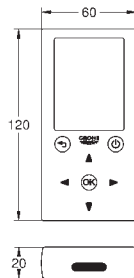

GROHE BLUETOOTH MONITORING

Ref. No.

Colour

EAN

36 407 001

4005176368974

Remote control

for all GROHE one eye infra-red products
as of 06/2015 and GROHE Blue Home until 12/2018

monitoring

consumption and usage data
thermal disinfection cycles (infrared mixers)
auto flush cycles (infrared mixers)
cleaning mode cycles (GROHE Blue Home)
filter and CO₂ capacity (GROHE Blue Home)

configuration

cleaning mode activation
thermal disinfection (infrared mixers)
detection range (infrared mixers)
shut off delay (infrared mixers)
auto flush (infrared mixers)
filter capacity (GROHE Blue Home)

service

send and save profile
reset to factory or user settings
service details
demo mode
error codes (GROHE Blue Home)
3 x 1.5 V DC (AAA) battery supply