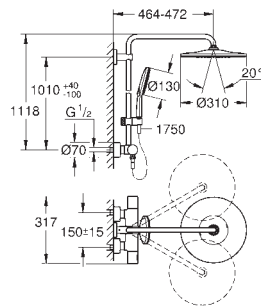

26 648 LSO moon white 4005176533068
ditto, head shower with white spray plate