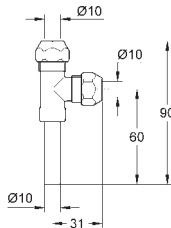

Eggemann
Original WAS T-piece 3/8"
for service valve
with compression nut
GROHE Long-Life Shine durable sparkling sheen