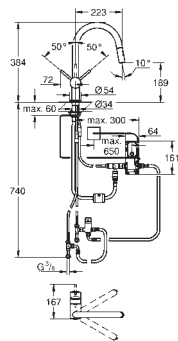

Minta Touch
Electronic single-lever sink mixer 1/2"
C-spout
monobloc installation
Touch: activation of water via skin contact
battery supply 6 V lithium-battery, type CR-P2
CE approved
solenoid valve
fixed value mixing valve
automatically stops after 60 sec. (factory set)
type of protection IP 44
GROHE Long-Life Shine durable sparkling sheen
GROHE SilkMove 46 mm ceramic cartridge
pull-out dual spray
diverter: laminar spray/SpeedClean shower jet
swivel tubular spout
swivel area 360°
protected against backflow
flexible connection hoses
rapid installation system

31 613 000 Chrome 4005176521973
31 613 DC0 supersteel 4005176521980
31 613 A00 hard graphite 4005176523601