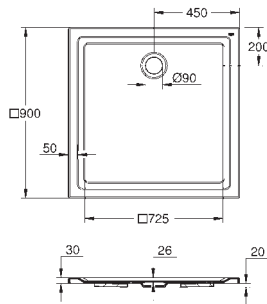

Acrylic shower tray 900 x 900

dimensions: 900 x 900 mm
depth: 30 mm
material: acrylic
diameter of waste outlet: 90 mm
recommended GROHE waste sets: 49 533 000 (vertical) and 49 534 000 (horizontal), sold separately
recommended installation material:
MEPA universal shower tray base unit BW 5 (# 150130) and wall rails for shower trays (# 190032)
or
MEPA mounting frame SF (# 150183)
rim sealing (# 180040)
recommended Poresta installation set # 17014408
recommended Schedel installation set SD 90081

39 302 000 alpine white 4005176346040