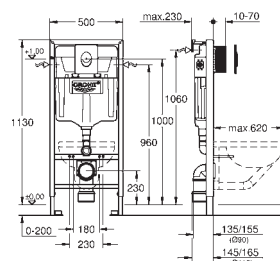

Rapid SL
3-in-1 set for WC, 1.13 m installation height
with flushing cistern GD 2, 6 l - 9 l
Consisting of:
Rapid SL element for WC (38 528 001)
Skate Air flush plate, alpine white, vertical installation (38 505 SH0)
front wall brackets (38 558 00M)