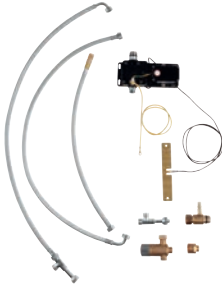

GROHE FOOT CONTROL

Ref. No.	Colour	EAN

30 309 000		4005176351235

Foot Control

Dual flush valve set

Foot control: activation of water via contact with sensor

battery supply 6 V lithium-battery,

type CR-P2

CE approved

solenoid valve

fixed value mixing valve

automatically stops after 60 sec. (factory set)

type of protection IP 44

upgrade set for GROHE pull-out kitchen faucets

not suitable for combination with open water heater (SKUs 32 555 000,

31 397 000, 32 511 000, 31 127 002, 33 984 002, 31 180 000, 30 194 000/DC0,

31 179 000, 31 132 001