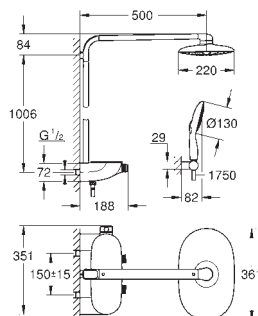

26 361 LSO moon white 4005176409707

ditto, head shower with white spray plate