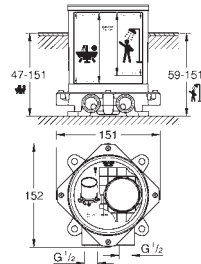

29 086 000	Chrome ditto, hand shower with 6.5 l/min flow limiter	4005176935497
	Rough-in set 1/2" for floor-mounted tub spouts and mixers without finishing trim set installation plate with 360° horizontal and 3° vertical adjustment installation depth 47-151 mm depth compensation 104 mm two 1/2" female connections (hot/cold supplies) flushing plug