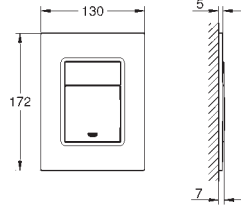

GROHE FLUSH PLATES FOR WC

Ref. No.	Colour	EAN
37 535 000	Chrome	4005176416019
37 535 P00	matt chrome	4005176416026
37 535 SH0	alpine white	4005176416033
37 535 DC0	supersteel	4005176416040
37 535 BE0	polished nickel	4005176431340
37 535 EN0	brushed nickel	4005176431319
37 535 GL0	cool sunrise	4005176431302
37 535 GN0	brushed cool sunrise	4005176431296
37 535 DA0	warm sunset	4005176431333
37 535 DL0	brushed warm sunset	4005176431326
37 535 A00	hard graphite	4005176431364
37 535 AL0	brushed hard graphite	4005176431357

Skate Cosmopolitan S

Flush plate

for dual flush or start & stop actuation
for pneumatic drop valve AV1
compatible with Rapid SL/GD2 1.13 m

for vertical installation

130 x 172 mm
made of ABS

GROHE Long-Life Shine durable sparkling sheen

GROHE Water Saving - Less water, perfect flow
flush plate with magnetic holder and fixing brackets included

compatible with Rapid SLX

for use with Rapid SL and Uniset with GD 2 cistern please order shaft 40 911 000 (sold separately)