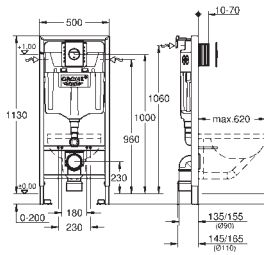

Rapid SL
3-in-1 set for WC, 1.13 m installation height
with flushing cistern GD 2, 6 l - 9 l
Consisting of:
Rapid SL element for WC (38 528 001)
Nova Cosmopolitan S flush plate, chrome (37 601 000)
front wall brackets (38 558 00M)

38 721 001	Chrome	4005176863431