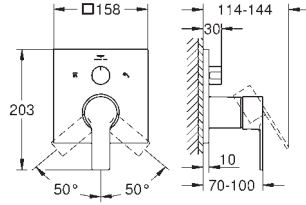

Ref. No. Colour EAN

29 176 001	Chrome	4005176507779
29 176 GN1	brushed cool sunrise	4005176507618
29 176 DL1	brushed warm sunset	4005176507670
29 176 A01	hard graphite	4005176507755

Allure
Single-lever mixer with 3-way diverter
set for final installation for
GROHE Rapido SmartBox 35 600/35 604
GROHE SilkMove 46 mm ceramic cartridge
GROHE Long-Life Shine durable sparkling sheen
wall escutcheon with **GROHE FastFixation**
(covered escutcheon- and shaft sealing, covered fixing)
metal escutcheon, retroactively 6° adjustable
metal lever
3-way diverter
flow performance:
outlet A = 27 l/min,
outlet B = 27 l/min,
outlet C = 27 l/min
without roughing-in-set

35 604 000	4005176698774
GROHE Rapido SmartBox universal rough-in box for concealed installation	

19 380 002	Chrome	4005176513190
19 380 GN2	brushed cool sunrise	4005176513015
19 380 DL2	brushed warm sunset	4005176513077
19 380 A02	hard graphite	4005176513176