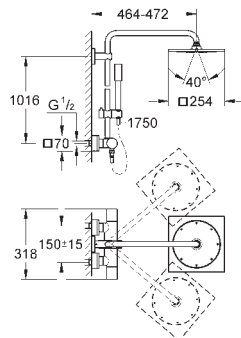

Rainshower F-series System 10"
Shower system with thermostat for wall mounting
horizontal swivable 450 mm projection shower arm
exposed thermostatic shower
with Aquadimmer function
allows change between:
head shower Rainshower F-Series 10" (27 271 000)
material: metal
with ball joint, rotation angle $\pm 20^\circ$
hand shower Sena Stick (28 034 000)
adjustable height via gliding element
(12 140 000)
GROHE TurboStat compact cartridge
with wax thermoelement
GROHE SafeStop safety button at 38°C
(calibration required)
GROHE SafeStop Plus optional temperature limiter at 43°C included
metal shower hose 1750 mm (28 025)
GROHE CoolTouch
GROHE DreamSpray perfect spray pattern
GROHE Long-Life Shine durable sparkling sheen
Inner WaterGuide for a longer life
minimum flow rate 7 l/min.