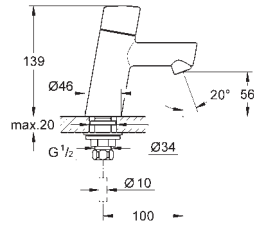

GROHE CONCETTO

Ref. No. Colour EAN

32 207 001 Chrome 4005176888878

Concetto Pillar tap XS-Size
monobloc installation
metal lever
ceramic headparts 1/2", 90°
GROHE Long-Life Shine durable sparkling sheen
GROHE Water Saving SpeedClean mousseur 5.7 l/min
union nut 1/2" x 10.5 mm
noise classification 1 in accordance with DIN4109