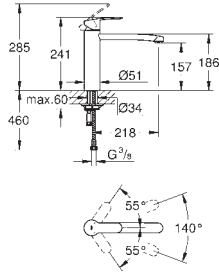

31 124 002 Chrome 4005176886614

Eurostyle Cosmopolitan
Single-lever sink mixer 1/2"
medium spout
monobloc installation
GROHE Long-Life Shine finish
GROHE SilkMove 35 mm ceramic cartridge
mousseur
adjustable flow rate limiter
swivel tubular spout
swivel area 140°
flexible connection hoses
rapid installation system
available until 31 march 2023