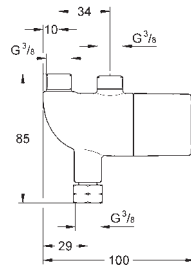

GROHE GROHTHERM MICRO

Ref. No.   Colour   EAN

34 487 000   **Chrome**   **4005176936234**

Grohtherm Micro
Thermostatic scalding protection
temperature adjustment 15-43° C (± 2° C)
thermal disinfection without re-adjustment of temperature
connection 3/8" below with cap nut
above 3/8" male thread
GROHE TurboStat thermoelement
GROHE Long-Life Shine durable sparkling sheen
built-in non return valves
dirt strainer
without connection set

47 533 000   **Chrome**   **4005176207181**