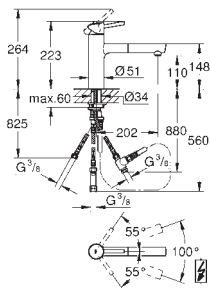

31 214 001 Chrome 4005176891090

Concetto
Single-lever sink mixer 1/2"
for use with displacement water heater
medium spout
monobloc installation
GROHE Long-Life Shine finish
GROHE SilkMove 35 mm ceramic cartridge
pull-out laminar spray
adjustable flow rate limiter
swivel cast spout
swivel area 100°
protected against backflow
flexible connection hoses
rapid installation system

KITCHEN
FITTINGS