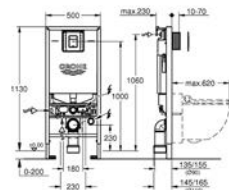

Rapid SLX

3-in-1 set for WC, 1.13 m installation height

flushing cistern GDX, 6 l
Consisting of:
Rapid SLX element for WC (39 596 000) with integrated power socket
Skate Cosmopolitan S flush plate, chrome (37 535 000)
front wall brackets (38 558 00M)
including flow manager