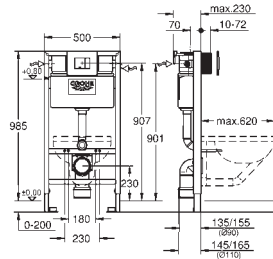

GROHE RAPID SL FOR WC

Ref. No.   Colour   EAN

38 888 000   Chrome   4005176879630

Rapid SL
4-in-1 set for WC, 1.00 m installation height
with flushing cistern 6 - 3 l

Consisting of:
Rapid SL element for WC (38 525 001)
Skate Cosmopolitan flush plate, chrome (38 732 000)
GROHE Fresh retro-fit set (38 796 000)
front wall brackets (38 558 00M)

38 885 000   Chrome   4005176879609