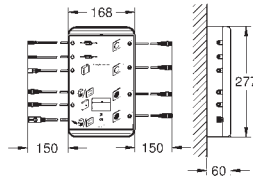

GROHE F-digital Deluxe

Base unit box 2.0 Bluetooth (BCU V2.0)

for connecting light, sound and steam modules

Consisting of:

- 2 plug connections, each for one pair of sound modules (36 473 000)
- 2 plug connections, each for one pair of light modules (36 472 000) **or**
- 1 ceiling shower (27 865 000) with integrated light
- 2 plug connections for steam module (29 414 000), including 1 connection for steam generator and 1 connection for temperature sensor
- 2 plug connections for power supply (per power supply max. 4 devices light/ sound)
- 2 plug connections for Bluetooth unit (supply voltage and data line)

CE approved

must be accessible for service

optional the base unit box can be placed into

extra equipment 36 474 000

component to be ordered separately

26 864 000	Chrome	4005176758881

GROHE F-digital Deluxe

Base unit box 4.0 Bluetooth F-Series 40" (BCU V4.0)

to control LightCurtain of Rainshower F-Series 40" AquaSymphony ceiling shower

additional light, sound and steam modules can be connected and controlled

Consisting of:

- 2 plug connections, each for one pair of sound modules (36 473 000)
- 1 plug connection for one pair of light modules (36 472 000)
- 1 plug connection LightCurtain for Rainshower Aqua 40" AquaSymphony (26 863 000)
- 2 plug connections for steam module (29 414 000), including 1 connection for steam generator and 1 connection for temperature sensor
- 2 plug connections for power supply (per power supply max. 4 devices light/ sound)
- 2 plug connections for Bluetooth unit (supply voltage and data line)

CE approved

must be accessible for service

optional the base unit box can be placed into extra equipment 36 474 000

component to be ordered separately