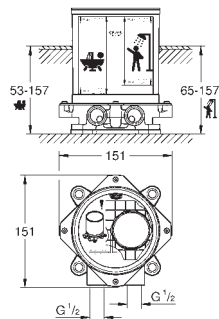

45 984 001	4005176992056

Rough-in set 1/2"
for floor-mounted bath mixers/spouts and shower mixers
without finishing trim set
installation plate with 360° horizontal and 3° vertical adjustment
installation depth 53-157 mm for bath mixers/spouts, depth compensation 104 mm
installation depth 65-157 mm for shower mixers, depth compensation 92 mm
two 1/2" female connections (hot/cold supplies)
flushing plug
Can take a single mixed supply
fixing material