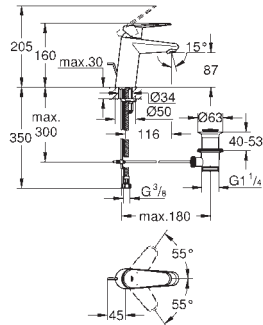

33 190 20E Chrome 4005176887482

Eurodisc Cosmopolitan

Basin mixer 1/2"

S-Size

monobloc installation
metal lever
GROHE SilkMove 35 mm ceramic cartridge
adjustable flow rate limiter
adjustable minimum flow rate 2.5 l/min
temperature limiter

GROHE Long-Life Shine durable sparkling sheen

GROHE Water Saving SpeedClean mousseur 5.7 l/min

GROHE FastFixation installation system
with centering support

pop-up waste set 1 1/4"
flexible connection hoses