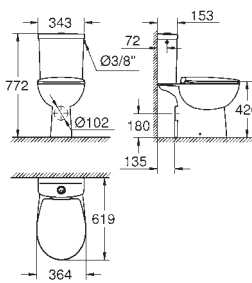

Bau Ceramic
Bundle close coupled WC
Consisting of:
Bau Ceramic floor standing toilet with horizontal outlet (39 349 000)
wash down
rimless
horizontal outlet
flush volume 6/3 l
including fixation set
sanitary ware
Bau Ceramic exposed flushing cistern (39 494 000)
connection from the left/right hand side
including flushing set & button
sanitary ware
Bau Ceramic WC seat (39 493 000)
with lid
soft close
quick release function
detachable
material: Duroplast
including fixation set