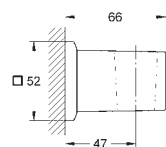

27 706 000	Chrome	4005176908439
27 706 DC0	supersteel	4005176490989
27 706 AL0	brushed hard graphite	4005176490972

Allure Brilliant
Wall hand Shower holder
non-adjustable
material: metal
GROHE Long-Life Shine durable sparkling sheen