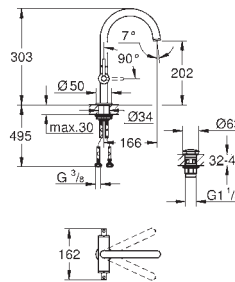

21 145 000	Chrome	4005176763311
21 145 DC0	supersteel	4005176763359
21 145 GL0	cool sunrise	4005176763366
21 145 DA0	warm sunset	4005176763342
21 145 AL0	brushed hard graphite	4005176763335

Atrio
Basin mixer, 1/2" L-Size
ceramic headparts 1/2", 90°
GROHE EcoJoy 5.7 l/min laminar mousseur rapid installation system swivel tubular spout with mousseur and stop limiter Push-open waste set 1 1/4" flexible connection hoses with lever handles
Two different sets of caps included. One set with „H" and „C" marking, one set without marking.