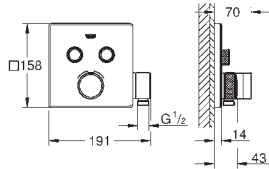

GROHE GROHTHERM SMARTCONTROL

Ref. No.	Colour	EAN
29 125 000	Chrome	4005176413315

Grotherm SmartControl
Thermostat for concealed installation with 2 valves and integrated shower holder
set for final installation for
GROHE Rapido SmartBox 35 600/35 604
metal wall escutcheon with **GROHE FastFixation** (covered escutcheon and shaft sealing, covered fixing), retroactively 6° adjustable
GROHE Long-Life Shine durable sparkling sheen
GROHE SmartControl push for ON-OFF, turn for volume adjustment from GROHE Water Saving to full flow
exchangeable symbols
GROHE TurboStat compact cartridge with wax thermoelement
GROHE ProGrip with knurl structure
GROHE SafeStop safety button at 38°C (calibration required)
GROHE SafeStop Plus optional temperature limiter at 43°C or 46°C included
built-in non return valve and dirt strainers
multiple outlets can be run simultaneously
integrated shower union with shower outlet 1/2"
without roughing-in-set
flow performance:
outlet B = 24 l/min
hand shower = 12 l/min
outlet B + hand shower = 27 l/min

35 604 000		4005176698774
GROHE Rapido SmartBox universal rough-in box for concealed installation