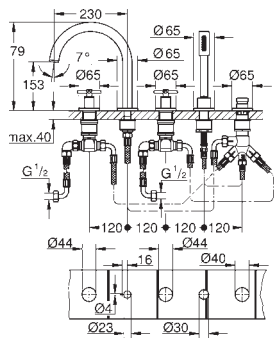

Atrio
5-hole bath/shower combination
ceramic headparts 1/2", 90°
GROHE Long-Life Shine durable sparkling sheen
Consisting of:
pre-assembled spout fixing
with lever handles
bath spout with mousseur and diverter bath/shower
hand shower Rainshower Aqua Stick 6.6 l/min
shower hose 2000 mm
flexible connection hoses
connection for shower hose
protected against backflow
can be used with 29 037 002
Two different sets of caps included. One set with
„H“ and „C“ marking, one set without marking.

	Ref. No.	Colour	EAN
	29 408 000	Chrome	4005176762826
	29 408 DC0	supersteel	4005176762857
	29 408 GL0	cool sunrise	4005176762864
	29 408 DA0	warm sunset	4005176762840
	29 408 AL0	brushed hard graphite	4005176762833