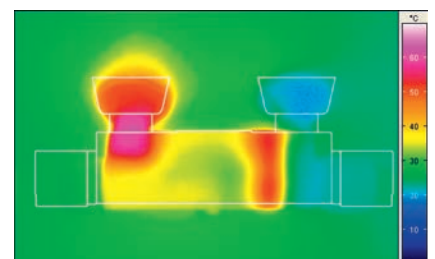

Thermal image
without GROHE CoolTouch