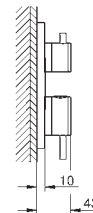

Atrio

Thermostatic bath tub mixer for 2 outlets with integrated shut off/diverter valve

set for final installation for
GROHE Rapido SmartBox 35 600/35 604

GROHE TurboStat compact cartridge
with wax thermoelement

GROHE Long-Life Shine durable sparkling sheen
wall escutcheon with **GROHE FastFixation**
(covered escutcheon- and shaft sealing, covered fixing)
metal escutcheon, retroactively 6° adjustable
printed hand shower and bath filler symbol

GROHE SafeStop safety button at 38°C
(calibration required)

GROHE SafeStop Plus optional temperature limiter at 43°C or 46°C included
GROHE AquaDimmer, integrated shut off/diverter valve

metal handles

flow performance:

outlet B = 27 l/min

outlet C = 30 l/min

without roughing-in-set

35 604 000	4005176698774
GROHE Rapido SmartBox universal rough-in box for concealed installation