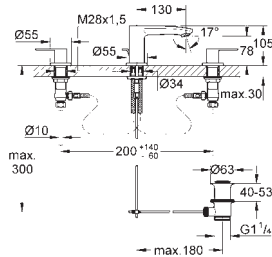

Eurostyle Cosmopolitan 3-hole basin mixer

S-Size

metal lever
ceramic headparts 1/2", 90°
GROHE Long-Life Shine durable sparkling sheen
GROHE FastFixation installation system
with centering support
spout with mousseur
pop-up waste set 1 1/4"
pressure-proof, flexible connection hoses
pressure-proof, flexible connection hoses between middle-body and side valves

19 571 002 Chrome 4005176886973