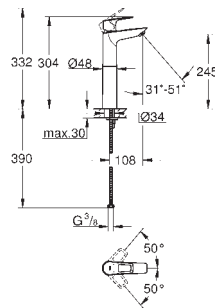

23 764 001 Chrome 4005176555848

BauLoop
Basin mixer 1/2"
XL-Size
for free-standing basins
metal lever
GROHE Long-Life 28 mm ceramic cartridge
with temperature limiter
GROHE Long-Life Shine durable sparkling sheen
Lead and Nickel Free Inner Water Ways
GROHE Water Saving mousseur 5.7 l/min
rapid installation system
smooth body
flexible connection hoses
professional edition