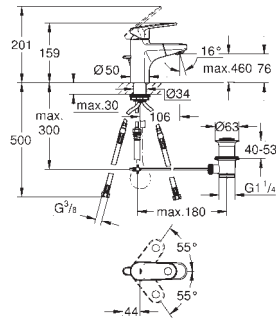

GROHE EUROPLUS

Ref. No.	Colour	EAN
33 155 002	Chrome	4005176865947

Europlus
Basin mixer 1/2"
S-Size
monobloc installation
metal lever
GROHE SilkMove 35 mm ceramic cartridge
adjustable minimum flow rate 2.5 l/min
temperature limiter
GROHE Long-Life Shine durable sparkling sheen
rapid installation system
pull out spout with mousseur
integrated non-return valve
pop-up waste set 1 1/4"
flexible connection hoses