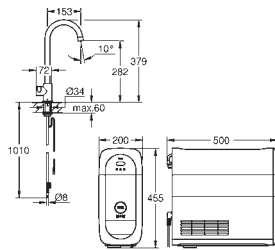

GROHE BLUE HOME

Ref. No.	Colour	EAN
31 498 001	Chrome	4005176454172
31 498 DC1	supersteel	4005176454189
31 498 DL1	brushed warm sunset	4005176489006
31 498 AL1	brushed hard graphite	4005176488986

GROHE Blue Home

C-spout starter kit with Mono tap

Consisting of:

GROHE Blue Home Mono tap with filter function
monobloc installation

C-spout

touch operated for 3 types of filtered and chilled water
still, medium, sparkling

GROHE Long-Life Shine finish

swivel tubular spout

swivel area 150°

GROHE Blue Home cooler

delivers 3 liters of chilled sparkling water per hour

180 Watt cooling unit, 230 V, 50 Hz

sound level in standby 44 dB(A)

type of protection IP 21

CE approved

requires ventilation holes in the bottom of the kitchen cabinet

software set-up and monitoring of filter and CO₂ capacity possible via GROHE Ondus app

with Bluetooth 4.0* and WIFI interface for wireless data communication

for Apple** and Android devices

Bluetooth range (max. 10 m) varies depending on materials used and walls
between transmitter and receiver

adjustable for GROHE Blue filter S-Size, GROHE Blue activated

carbon filter and GROHE Blue magnesium + zinc filter

GROHE Blue filter S-Size, filter head with flexible

water hardness adjustment

for regions with water hardness of more than 9° dKH

for regions with water hardness below 9° dKH please order activated carbon filter
40 547 001

GROHE Blue 425 g CO₂ bottle

System requirements Apple

iPhone with iOS 12.0 or higher

System requirements Android

smart phone with Android 6.0 or higher

Mobile devices and GROHE Watersystems App*** are not included in delivery
and have to be ordered separately via an authorised Apple store/store/iTunes or
Google Play store.

* The Bluetooth word mark and logos are registered trademarks owned by
Bluetooth SIG, Inc. and any use of such marks by Grohe AG is under license.

Other trademarks and trade names are those of their respective owners.

** Apple, the Apple logo, iPod, iPod Touch, iPhone and iTunes are trademarks of
Apple Inc., registered in the U.S. and other countries. Apple is not responsible for
the function of this device or its compliance with safety and regulatory standards.

*** Available for free via iTunes app or Google Play store.

This product includes an article which is declared as a hazardous substance.

Find more information in the safety data sheet. You can download the safety data
at: www.grohe.com/safety-data-sheets/

to be equipped with a non-return valve EA approved by Belgaqua