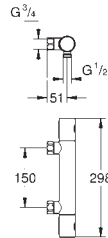

Grohtherm 800 Cosmopolitan
Thermostatic shower mixer 1/2"
wall mounted
GROHE Long-Life Shine durable sparkling sheen
GROHE MetalGrip ergonomically shaped metal handles
GROHE SafeStop safety button at 38°C
(calibration required)
GROHE SafeStop Plus optional temperature limiter at 43°C included
GROHE TurboStat compact cartridge
with wax thermoelement
integrated mixed water shut off
volume handle with **GROHE EcoButton**
(economy button with individually adjustable economy stop)
ceramic headpart 1/2", 180°
built-in non return valves
shower bottom outlet 1/2"
dirt strainers
protected against backflow
without connection unions for wall mounting
GROHE Water Saving - Less water, perfect flow

34 771 000	Chrome	4005176612886