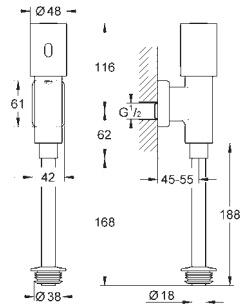

GROHE ELECTRONIC ACTUATIONS FOR URINAL

Ref. No.	Colour	EAN
37 421 000	Chrome	4005176935572

Tectron Rondo

Infra-red electronic for Urinal

with infrared sensor for bi-directional communication
for monitoring, configuration and servicing
6V lithium battery, type CR-P2
battery lifetime approx. 7 years (150 actuations a day)
metal housing
exposed installation
flow pressure min 0.5 bar
operating pressure max 10 bar
G 1/2
with **integrated stop valve**
flush pipe with rubber connector
multistage battery status display
7 pre-set programs
auto flush
cleaning mode
pre-flush on/off
additional functions and precise settings
by remote control 36 407
adjustable flow time by hand or remote
CE approved