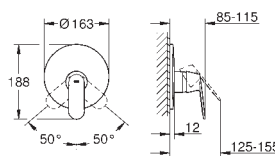

Eurosmart Cosmopolitan
Single-lever shower mixer trim

set for final installation for

33 961 000, 33 962 000, 33 963 000, 33 964 000,

33 965 000, 33 966 000, 35 501 000

without concealed body

metal lever

GROHE Long-Life Shine durable sparkling sheen

escutcheon- and shaft-sealing

wall escutcheon

covered fixing