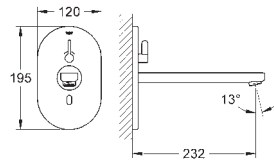

36 376 000 Chrome 4005176932243

**Eurosmart Cosmopolitan E
Infra-red electronic basin mixer with mixing device and adjustable
temperature limiter**

with infrared sensor for bi-directional communication
for monitoring, configuration and servicing
with transformer 100-230 V AC, 50-60 Hz, 6 V DC
laminar flow straightener 9 l/min
chrome escutcheon
chrome spout
projection 232 mm
7 pre-set programs
auto flush
thermal disinfection
cleaning mode
additional functions and precise settings
by remote control 36 407
set for final installation for concealed fitting box
36 339 001
CE approved
noise classification 1 in accordance
with DIN4109

36 315 000 Chrome 4005176896590
ditto, projection 172 mm