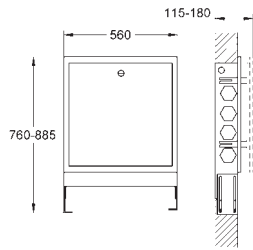

Ref. No.   Colour   EAN

36 474 000   Chrome   4005176758744

**GROHE F-digital Deluxe
Rough-in set base unit box**

for use with base unit box (26 864 000 or 36 476 000)
550 x 700 x 110 mm
height (100 mm) and depth (50 mm) adjustable
with adjustable front frame for installation in wall niches
galvanized and powder coated (RAL 9010, pure white) steel plate
1 mm thick steel plate
with two mounting rails and elbow for power outlets
and mounting materials