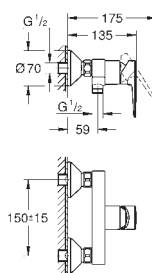

23 635 001	Chrome	4005176556524

BauEdge
Single-lever shower mixer 1/2"
wall mounted
metal lever
GROHE Long-Life 35 mm ceramic cartridge
with temperature limiter
GROHE Long-Life Shine durable sparkling sheen
adjustable flow rate limiter
shower bottom outlet 1/2" with
integrated non return-valve
protected against backflow
S-unions
metal wall escutcheon
professional edition