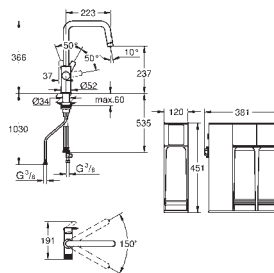

GROHE Blue Pure Eurosmart Starter kit with reverse osmosis mineralization filter
Consisting of:
GROHE Blue single-lever sink mixer with filter function
monobloc installation
U spout
separate handle for filtered water
28 mm ceramic cartridge
with **GROHE SilkMove**
swivel tubular spout
swivel area 150°
separate inner water ways for filtered
and non-filtered water
flexible connection hoses
GROHE Blue reverse osmosis mineralization system
reverse osmosis filter membrane for pure and safe water
significant removal of chemicals, hormones and microorganisms
mineralization filter enriches drinking water with magnesium and silicate for
premium taste
flow rate 1.5 l/min
salt rejection more than 97%
efficiency rate min. 50%
feed water pressure 1.00 - 4.00 bar
standard IEC connector with EU plug, power supply 230V / 50 Hz
no water storage tank required
membrane lifetime one year
connection set