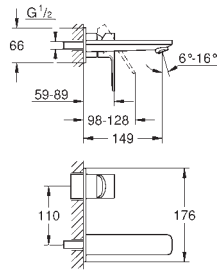

Ref. No.	Colour	EAN
19 409 001	Chrome	4005176409158
19 409 DC1	supersteel	4005176412752
19 409 AL1	brushed hard graphite	4005176586170

Lineare
2-hole basin mixer
M-Size
wall mounted
set for final installation for
23 571 000
without concealed body
metal escutcheon
metal lever
GROHE Long-Life Shine durable sparkling sheen
GROHE Water Saving mousseur 5.7 l/min
GROHE AquaGuide adjustable mousseur
centre distance 110 mm
projection 149 mm

23 444 001	Chrome	4005176411977
23 444 DC1	supersteel	4005176412769
23 444 AL1	brushed hard graphite	4005176586187