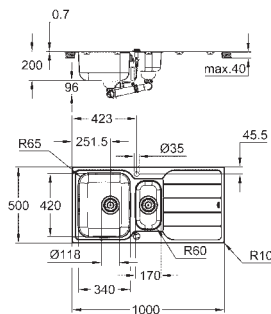

GROHE FastFixation

installation system
sink mountable left or right
cut-out (top-mount): 990 x 490 mm
drilling holes: 2 x 35 mm
waste: Ø 3.5"/90 mm waste strainer with automatic waste fitting
accessories included: waste kit, basket strainer waste, mounting set
optional push to open excenter (40 986 SD0)
amount of fasteners included (top mount): 16