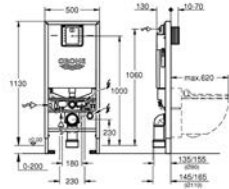

flushing cistern GDX, 6 l
with integrated power socket
ready for shower toilets (water)
small revision shaft for small flush plates
for on-the-wall installations or studded walls
powder coated steel frame, self-supporting
for dry-cladding, completely pre-assembled
with fixed connections
quick adjustment, lockable
fixing material
TUV approved
2 WC fixing bolts
fixing device for ceramic
distance of fixing bolts 180/230 mm
outlet bend Ø 90 mm
depth adjustable
reducer Ø 90/110 mm
inlet and outlet connecting set

flushing cistern GDX, 6 l, containing following features:

factory set 6 l and 3 l
pneumatic discharge valve offering 2 modes of operation: dual flush or single flush
water supply from right, back or top
low noise (group I acc. to German Noise Specification)
fully insulated against condensation
1/2" water supply connection including integrated angle valve and push fit flexible hose union
no tools required for the installation
of the inspection shaft incl. protection during construction phase
for vertical use

including flow manager
reduces flow of the flush
prevents overspill in rimless toilets
easy flow regulation via inspection shaft without removing the valves
for on-the-wall installation please order wall brackets 38 558 00M (sold separately)
for mounting of flush plates 156 x 197 mm please order revision shaft 66 791 000 (sold separately)