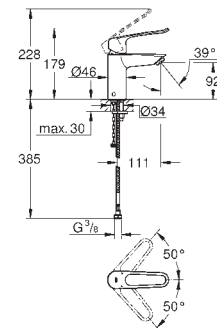

**Eurosmart
Basin mixer 1/2"**
S-Size
thermostatic scalding protection
maximum temperature adjustable
thermal disinfection without re-adjustment of temperature
tool for thermal disinfection included
monobloc installation
loop metal lever
lever length 130 mm
28 mm ceramic cartridge
with **GROHE SilkMove**
adjustable flow rate limiter
built-in non return valves
dirt strainers
Lead and Nickel Free Inner Water Ways
GROHE Water Saving 4.2 l/min laminar flow straightener
GROHE FastFixation installation system
smooth body
flexible connection hoses
max. pressure differential 5:1
professional edition