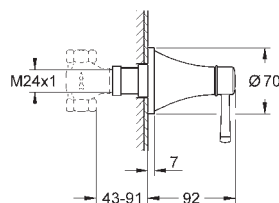

Grandera
Volume Control Trim
set for final installation for 35 028 000
29 032 000 (preassembled headpart 1/2")
GROHE Long-Life Shine durable sparkling sheen
installation depth adjustable
43 - 91 mm