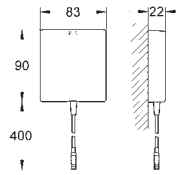

GROHE EUROECO COSMOPOLITAN E

Ref. No.

Colour

EAN

36 338 000

4005176896743

Switch mode power supply

for one eye infra-red wash basin mixer

switch mode power supply with operating voltage

100-230 V AC, 50 - 60 Hz

for concealed socket with cover and strain relief

suitable for the following products: 36 444 000, 36 440 000,

36 411 000, 36 413 000, 36 409 000, 36 325 001, 36 269 000,

36 015 001, 36 016 001, 36 421 000, 36 453 000