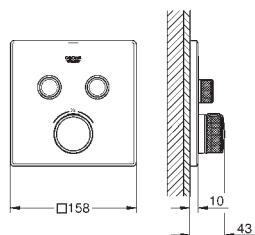

35 604 000

4005176698774

GROHE Rapido SmartBox universal rough-in box for concealed installation