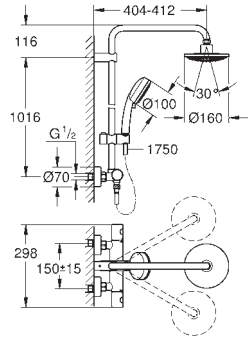

GROHE TEMPESTA SYSTEM

Ref. No.	Colour	EAN
27 922 000	Chrome	4005176923364

Tempesta Cosmopolitan 160
Shower system with thermostat for wall mounting
Consisting of:
horizontal swivable 390 mm projection shower arm
exposed thermostatic shower
with Aquadimmer function
allows change between:
head shower 1 spray (28 232 000)
Rain
with ball joint
rotation angle $\pm 15^\circ$
hand shower Tempesta Cosmopolitan 100 (27 571 001)
2 spray patterns:
Rain, Jet
adjustable height via gliding element
Silverflex shower hose 1750 mm (28 388 000)
GROHE TurboStat compact cartridge
with wax thermoelement
GROHE SafeStop safety button at 38°C
(calibration required)
GROHE SafeStop Plus optional temperature limiter at 43°C included
GROHE DreamSpray perfect spray pattern
GROHE Long-Life Shine durable sparkling sheen
SpeedClean anti-limescale system
Inner WaterGuide for a longer life
TwistStop preventing the hose from twisting
optional upgrade: **GROHE EasyReach** tray (26 362)

SHOWERS

26 691 000	Chrome	4005176580789