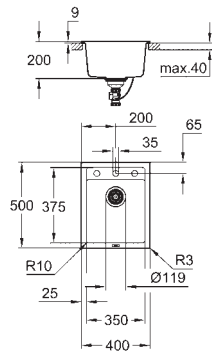

GROHE COMPOSITE SINKS

Ref. No. Colour EAN

31 650 AT0 granite gray 4005176521294
31 650 AP0 granite black 4005176521287

K700

Composite sink

model: K700 50-C 40/50 1.0

mounting type: top mount

material: quartz composite

GROHE Whisper

min. cabinet size: 500 mm

dimensions: 400 x 500 mm

1 bowl: 350 x 375 x 200 mm

outer radius: R6, inner bowl radius: R45

GROHE FastFixation installation system

cut-out: 380 x 480 mm

drainer: automatic waste fitting

accessories included: automatic waste fitting with rotary handle,

waste kit, basket strainer waste, mounting set

optional push to open excenter (40 986 SD0)

amount of fasteners included (top mount): 6

heat resistant up to 180° C

31 651 AT0 granite gray 4005176521317
31 651 AP0 granite black 4005176521300