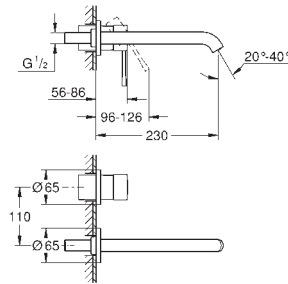

GROHE ESSENCE

Ref. No. Colour EAN

29 193 001	★ Chrome	4005176698286
29 193 DC1	★ supersteel	4005176711954
29 193 GL1	★ cool sunrise	4005176711985
29 193 GN1	★ brushed cool sunrise	4005176711992
29 193 DA1	★ warm sunset	4005176711947
29 193 DL1	★ brushed warm sunset	4005176711961
29 193 A01	hard graphite	4005176711916
29 193 AL1	★ brushed hard graphite	4005176711923

Essence
2-hole basin mixer
L-Size
wall mounted
set for final installation for
23 571 000
without concealed body
metal escutcheon
metal lever
GROHE Long-Life Shine durable sparkling sheen
GROHE Water Saving mousseur 5.7 l/min
GROHE AquaGuide adjustable mousseur
centre distance 110 mm
projection 230 mm
replaces 19 967 001
professional edition
replaces Essence two-hole basin mixer 19 967 xx1

23 571 000 4005176334276