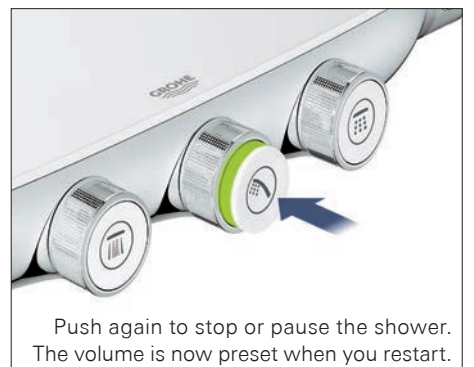

Turn to adjust the water volume gradually from Eco to Full Flow.

Push again to stop or pause the shower. The volume is now preset when you restart.