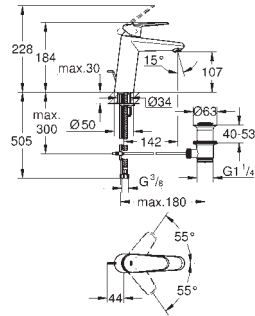

GROHE EURODISC COSMOPOLITAN

Ref. No.	Colour	EAN
23 448 002	Chrome	4005176998744

**Eurodisc Cosmopolitan
Basin mixer 1/2"**
M-Size
monobloc installation
metal lever
GROHE SilkMove 35 mm ceramic cartridge
adjustable flow rate limiter
adjustable minimum flow rate 2.5 l/min
GROHE Long-Life Shine durable sparkling sheen
GROHE Water Saving mousseur 5.7 l/min
GROHE FastFixation Plus installation system
pop-up waste set 1 1/4"
flexible connection hoses

23 449 002	Chrome	4005176998768