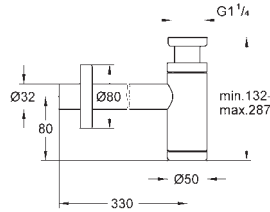

GROHE WASTE SETS AND TRAPS

Ref. No.	Colour	EAN
28 912 000 ★	Chrome	4005176266751
28 912 DC0 ★	supersteel	4005176467905
28 912 EN0	brushed nickel	4005176467837
28 912 GN0 ★	brushed cool sunrise	4005176467875
28 912 DL0 ★	brushed warm sunset	4005176467899
28 912 AL0 ★	brushed hard graphite	4005176467844

Bottle trap, 1 1/4"
for basins
brass
(screw-top for cleaning)
large sliding escutcheon
GROHE Long-Life Shine durable sparkling sheen