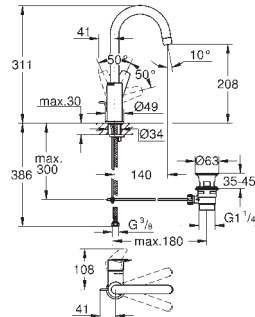

BauEdge
Single-lever basin mixer 1/2"
L-Size
monobloc installation
metal lever
GROHE Long-Life 28 mm ceramic cartridge
with temperature limiter
GROHE Long-Life Shine durable sparkling sheen
GROHE Water Saving mousseur 5.7 l/min
rapid installation system
swivel tubular spout
plastic pop-up waste set 1 1/4"
flexible connection hoses
professional edition

23 911 001 Chrome 4005176555237