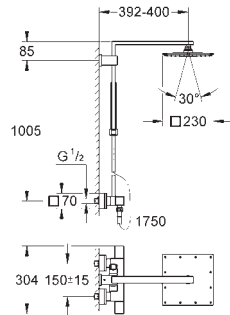

GROHE EUPHORIA SHOWER SYSTEM

Ref. No. Colour EAN

26 087 000 Chrome 4005176940828

Euphoria Cube System 230
Shower system with thermostatic mixer for wall mounting
 shower arm
 projection 400 mm
exposed thermostatic shower
 with Aquadimmer function
 allows change between:
 Rainshower head shower (27 479 000)
 material: metal
 Rain spray pattern
 with ball joint
 rotation angle $\pm 15^\circ$
 hand shower Euphoria Cube (27 699)
 adjustable height via gliding element
 Silverflex shower hose 1750 mm (28 388 000)
GROHE Water Saving - Less water, perfect flow
GROHE TurboStat compact cartridge
 with wax thermoelement
GROHE SafeStop safety button at 38°C
 (calibration required)
GROHE SafeStop Plus optional temperature limiter at 43°C included
GROHE DreamSpray perfect spray pattern
GROHE Long-Life Shine durable sparkling sheen
SpeedClean anti-limescale system
TwistStop preventing the hose from twisting
 minimum flow rate 7 l/min.