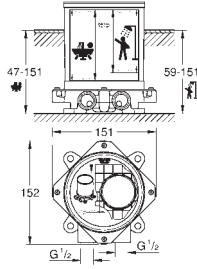

GROHE EUROCUBE JOY

Ref. No.

Colour

EAN

29 086 000

4005176935497

Rough-in set 1/2"

for floor-mounted tub spouts and mixers

without finishing trim set

installation plate with 360° horizontal and 3° vertical adjustment

installation depth 47-151 mm

depth compensation 104 mm

two 1/2" female connections (hot/cold supplies)

flushing plug