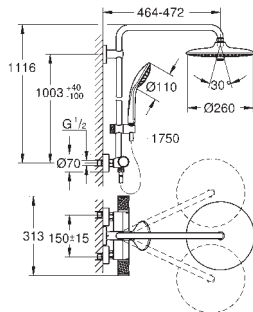

Euphoria System 260

Shower system with thermostatic mixer for wall mounting

Consisting of:

horizontal swivable 450 mm projection shower arm

exposed thermostatic shower

with Aquadimmer function

allows change between:

head shower Euphoria 260 (26 455)

Rain, SmartRain, Jet

with ball joint

rotation angle $\pm 15^\circ$

hand shower Euphoria 110 Massage

(27 221 000)

3 spray patterns:

Rain, Massage, SmartRain

adjustable height via gliding element

Silverflex shower hose 1750 mm (28 388 000)

GROHE TurboStat compact cartridge

with wax thermoelement

GROHE SafeStop safety button at 38°C

(calibration required)

GROHE SafeStop Plus optional temperature limiter at 43°C included

GROHE CoolTouch prevents scalding on hot surfaces

GROHE ProGrip with knurl structure

GROHE DreamSpray perfect spray pattern

GROHE Long-Life Shine durable sparkling sheen

GROHE SprayDimmer (Stepless

flow rate reduction)

GROHE FastFixation upper bracket adjustable

Inner WaterGuide for a longer life

SpeedClean anti-limescale system

TwistStop preventing the hose from twisting

suitable for instantaneous heaters from 18 kW/h

minimum flow rate 7 l/min.

optional upgrade: **GROHE EasyReach** tray (26 362)

professional edition