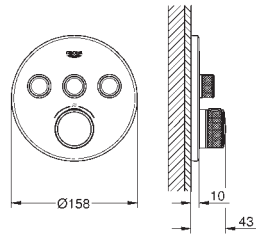

GROHE GROHTHERM SMARTCONTROL

Ref. No.	Colour	EAN
29 508 KF0	phantom black	4005176782541

Grotherm SmartControl
Thermostat for concealed installation with 3 valves
set for final installation for
GROHE Rapido SmartBox 35 600/35 604
metal wall escutcheon with **GROHE FastFixation** (covered escutcheon
and shaft sealing, covered fixing), retroactively 6° adjustable
GROHE Long-Life Shine finish
GROHE SmartControl push for ON-OFF, turn for volume adjustment from
GROHE Water Saving to full flow
exchangeable symbols
GROHE TurboStat compact cartridge
with wax thermoelement
GROHE ProGrip with knurl structure
GROHE SafeStop safety button at 38°C
(calibration required)
GROHE SafeStop Plus optional temperature limiter at 43°C or 46°C included
built-in non return valve
and dirt strainers
multiple outlets can be run simultaneously
without roughing-in-set
flow performance:
outlet A = 23 l/min
outlet B = 27 l/min
outlet C = 23 l/min
outlet A + B = 33 l/min
outlet A + B + C = 36 l/min

35 604 000		4005176698774
GROHE Rapido SmartBox universal rough-in box for concealed installation