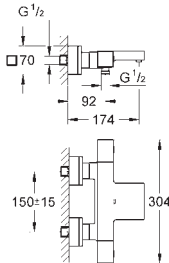

Grohtherm Cube
Thermostatic bath/shower mixer 1/2"
wall mounted
GROHE Long-Life Shine durable sparkling sheen
GROHE SafeStop safety button at 38°C
(calibration required)
GROHE SafeStop Plus optional temperature limiter at 43°C included
GROHE TurboStat compact cartridge
with wax thermoelement
integrated mixed water shut off
GROHE AquaDimmer Eco with multiple function:
- integrated **GROHE EcoButton**
(economy button with economy stop for shower)
- flow control
- diverter: bath/shower
shower bottom outlet 1/2"
GROHE XL Waterfall
flow straightener
built-in non return valves
dirt strainers
protected against backflow
covered S-unions
GROHE Water Saving - Less water, perfect flow

34 508 000 Chrome 4005176941795