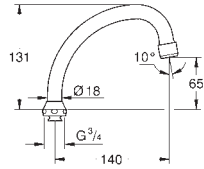

Swivel tube spout
swivelling, without stop
mousseur
coupling nut 3/4"
projection 140 mm
DR-brass
GROHE Long-Life Shine durable sparkling sheen