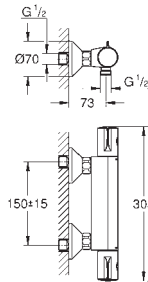

GROHE GROHTHERM 800

Ref. No. Colour EAN

34 558 000 Chrome 4005176310089

Grohtherm 800
Thermostatic shower mixer 1/2"
wall mounted
GROHE Long-Life Shine durable sparkling sheen
GROHE SafeStop safety button at 38°C
(calibration required)
GROHE SafeStop Plus optional temperature limiter at 43°C included
GROHE TurboStat compact cartridge
with wax thermoelement
integrated mixed water shut off
volume handle with **GROHE EcoButton**
(economy button with individually
adjustable economy stop)
ceramic headpart 1/2", 180°
shower bottom outlet 1/2"
dirt strainers
built-in non return valves
protected against backflow
S-unions
metal escutcheon
GROHE Water Saving - Less water, perfect flow

34 562 000 Chrome 4005176310102