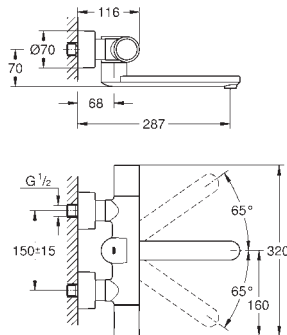

COMMERCIAL
FITTINGS

GROHE EUROSMART COSMOPOLITAN E

	Ref. No.	Colour	EAN
	36 386 001	Chrome	4005176311673
	<p>Eurosmart Cosmopolitan E Powerbox infra-red electronic basin mixer with mixing device and adjustable temperature limiter with infrared sensor for bi-directional communication for monitoring, configuration and servicing including Powerbox self-generating power system GROHE Water Saving 6.0 l/min mousseur including all flexible connection hoses non-return valve dirt strainer rapid installation system Powerbox power generator with water turbine internal energy saving unit with use of 60 s/24 h stand-by, 260 s/100 h stand-by with additional backup power 7 pre-set programs auto flush thermal disinfection cleaning mode additional functions and precise settings by remote control 36 407</p>		
	36 454 000	Chrome	4005176487774
	<p>Eurosmart Cosmopolitan E Special Infra-red electronic wall basin mixer with thermostatic temperature control with infrared sensor for bi-directional communication for monitoring, configuration and servicing 6V lithium battery, type CR-P2 battery lifetime approx. 7 years (150 actuations a day) activation by hand, deactivation automatically when leaving detection zone (hand-body detection mode) two additional detection modes adjustable (hand-hand or body-body) GROHE Long-Life Shine durable sparkling sheen GROHE CoolTouch laminar mousseur 9 l/min non-return valve dirt strainers GROHE SafetyPlus fixed temperature stop temperature scale handle with pre-adjustable safety stop between 35°C and 41°C (calibration required) metal temperature safety stop full unmixed hot or cold water in extreme handle position for legionella sampling swivel cast spout 219 mm projection 287 mm swivel range stop at 130°, lockable with S-unions, chrome nuts and covers self-sealing escutcheons multistage battery status display 7 pre-set programs auto flush thermal disinfection cleaning mode additional functions and precise settings by remote control 36 407 CE approved noise classification 1 in accordance with DIN4109</p>		
			36 455 000
		Chrome	4005176487781
		ditto, projection 255 mm	