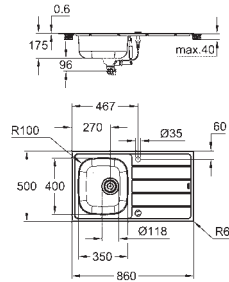

GROHE STAINLESS STEEL SINKS

Ref. No. Colour EAN

31 562 SD1 stainless steel 4005176623721

Bau

Kitchen sink and tap bundle

Consisting of:

K200 stainless steel sink with drainer (31 552 SD1)

mounting type: top mount

Bau Edge single lever sink mixer (31 367 001)

high spout

monobloc installation

GROHE Long-Life Shine durable sparkling sheen

GROHE Long-Life 28 mm ceramic cartridge

Lead and Nickel Free Inner Water Ways

mousseur

swivel tubular spout

swivel area 360°

flexible connection hoses

outer radius: R6 (topmount), inner bowl radius: R100

GROHE FastFixation installation system

accessories included: automatic waste fitting with rotary handle,

waste kit, basket strainer waste, mounting set

optional push to open excenter (40 986 SD0)

amount of fasteners included (top mount): 14

31 552 SD1 stainless steel

4005176623714

K200

Stainless Steel Sink with Drainer

model: K200 45-S 86/50 1.0 rev

mounting type: top mount

material: stainless steel AISI 304 (V2A)

material thickness: 0.6 mm

GROHE Long-Life Shine finish

finish: satin finish

GROHE Whisper

min. cabinet size: 450 mm

dimensions: 860 x 500 mm

1 bowl: 350 x 400 x 160 mm

outer radius: R6 (topmount), inner bowl radius: R100

GROHE FastFixation installation system

sink mountable left or right

cut-out (top mount): 842 x 482 mm

drilling holes: 2 x 35 mm

waste: Ø 3.5"/90 mm waste strainer with automatic waste fitting

accessories included: automatic waste fitting with rotary handle,

waste kit, basket strainer waste, mounting set

optional push to open excenter (40 986 SD0)

amount of fasteners included (top mount): 14