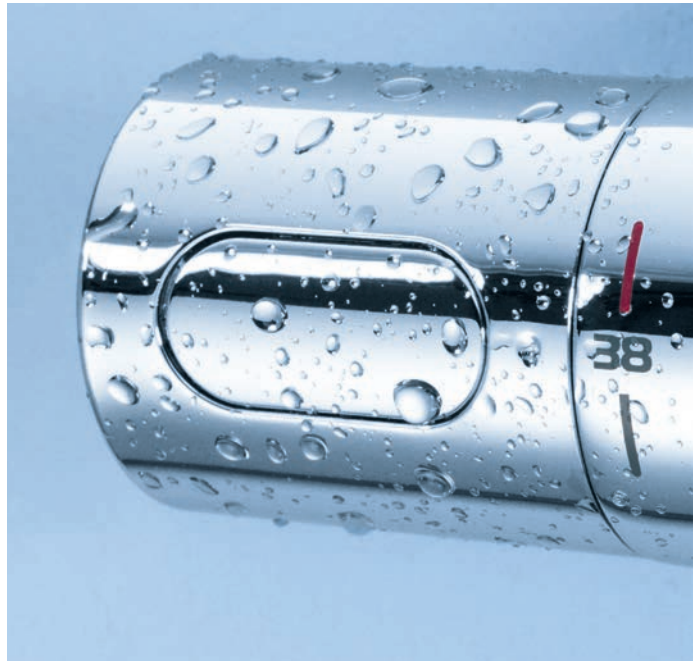

GROHE TURBOSTAT

ALWAYS THE RIGHT TEMPERATURE, FOR ULTIMATE CONVENIENCE AND SAFETY.

GROHE TurboStat technology lies at the heart of our Grohtherm thermostats. The thermo-element's unrivaled sensitivity means it delivers water at the desired temperature within a fraction of a second – and keeps it constant for the duration of your shower. No more time and water wasted getting the temperature right. And if the cold water supply fails, it reacts instantly: hot water will shut off automatically to avoid the risk of scalding.

Compensating precisely for fluctuations in temperature and pressure results in a consistent and comfortable shower throughout.