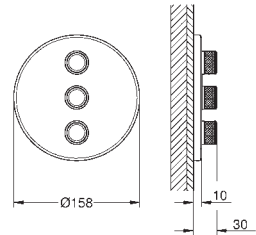

29 122 000	Chrome	4005176412288
29 122 DC0	supersteel	4005176455117
29 122 BE0	polished nickel	4005176493232
29 122 EN0	brushed nickel	4005176413728
29 122 GL0	cool sunrise	4005176515194
29 122 GN0	brushed cool sunrise	4005176515200
29 122 DA0	warm sunset	4005176515217
29 122 DL0	brushed warm sunset	4005176515224
29 122 A00	hard graphite	4005176515231
29 122 AL0	brushed hard graphite	4005176455124

Grotherm SmartControl
Triple volume control trim
set for final installation for
GROHE Rapido SmartBox 35 600/35 604/35 601
metal wall escutcheon with **GROHE FastFixation** (covered escutcheon
and shaft sealing, covered fixing), retroactively 6° adjustable
10 mm thin profile escutcheon
GROHE Long-Life Shine durable sparkling sheen
GROHE SmartControl push for ON-OFF, turn for volume adjustment from
GROHE Water Saving to full flow
exchangeable symbols
GROHE ProGrip with knurl structure
multiple outlets can be run simultaneously
without roughing-in-set
flow performance:
outlet D = 28 l/min
outlet E = 28 l/min
outlet A = 28 l/min
outlet D+E+A = 65 l/min

35 604 000		4005176698774
GROHE Rapido SmartBox universal rough-in box for concealed installation