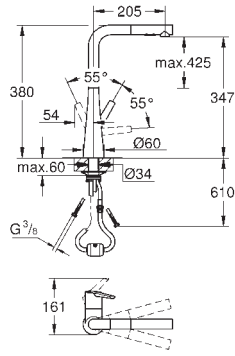

GROHE ZEDRA / ZEDRA SMARTCONTROL / ZEDRA TOUCH

Ref. No.	Colour	EAN
32 553 002	Chrome	4005176466649
32 553 DC2	supersteel	4005176466656

Zedra

Single-lever sink mixer 1/2"

monobloc installation

GROHE Long-Life Shine durable sparkling sheen