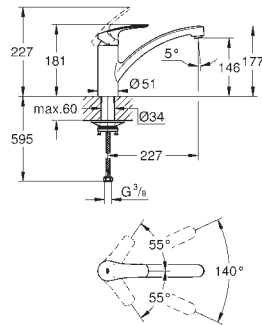

Ref. No. Colour EAN

30 506 000

Chrome

4005176723667

Eurosmart

Single-lever sink mixer 1/2"

low spout
Cradle to Cradle Certified Gold
monobloc installation

GROHE Long-Life Shine durable sparkling sheen

GROHE SilkMove 35 mm ceramic cartridge

GROHE Water Saving 5,7 l/min mousseur with coin slot for tool free replacement

adjustable flow rate limiter
integrated temperature limiter

swivel cast spout

swivel area 140°

Lead and Nickel Free Inner Water Ways

flexible connection hoses 3/8"

GROHE FastFixation Plus installation system

professional edition

33 281 003

Chrome

4005176635366

33 281 DC3

supersteel

4005176635397