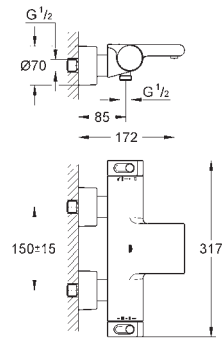

GROHE GROHTHERM 2000

Ref. No.	Colour	EAN
34 466 001	Chrome	4005176926440

Grohtherm 2000
Thermostatic bath/shower mixer 1/2"
wall mounted
100% GROHE CoolTouch consisting of safety housing + S-unions with CoolTouch escutcheons
GROHE Long-Life Shine durable sparkling sheen
GROHE Aqua Paddle ergonomically shaped handles
GROHE SafeStop safety button at 38°C
(calibration required)
GROHE SafeStop Plus integrated temperature limiter at max 50°C
GROHE TurboStat compact cartridge with wax thermoelement
integrated mixed water shut off
GROHE AquaDimmer Eco with multiple function:
- integrated (economy button with economy stop for shower)
- flow control
shower bottom outlet 1/2"
- diverter: bath/shower
GROHE XL Waterfall
flow straightener
built-in non return valves
dirt strainers
protected against backflow
covered S-unions, CoolTouch escutcheons with wall sealing
optional upgrade: GROHE EasyReach shower tray (18 608 001)
integrated flow limiter 14 l/min in the shower outlet
GROHE Water Saving - Less water, perfect flow

34 484 001	Chrome	4005176932519