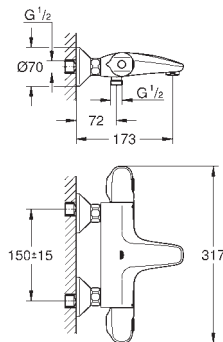

Grohtherm 1000
Thermostatic bath/shower mixer 1/2"
wall mounted
GROHE CoolTouch safety housing
GROHE Long-Life Shine durable sparkling sheen
GROHE MetalGrip ergonomically shaped metal handles
GROHE SafeStop safety button at 38°C
(calibration required)
GROHE SafeStop Plus optional temperature limiter at 43°C included
GROHE TurboStat compact cartridge
with wax thermoelement
integrated mixed water shut off
GROHE AquaDimmer Eco with multiple function:
- integrated **GROHE EcoButton**
(economy button with economy stop for shower)
- flow control
- diverter: bath/shower
shower bottom outlet 1/2"
mousseur
built-in non return valves
dirt strainers
protected against backflow
S-unions
metal escutcheon
GROHE Water Saving - Less water, perfect flow
professional edition
replaces Grohtherm 1000 thermostatic bath mixer 34 155 003