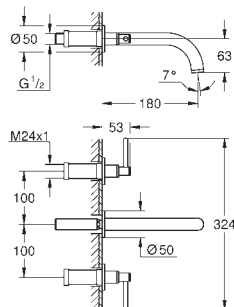

Ref. No.	Colour	EAN
20 662 000	Chrome	4005176763168
20 662 DC0	supersteel	4005176763205
20 662 GL0	cool sunrise	4005176763212
20 662 DA0	warm sunset	4005176763199
20 662 AL0	brushed hard graphite	4005176763182

Aerio
Three-hole basin mixer 1/2"
S-Size
wall mounted
set for final installation for 29 025 002
without concealed body
valves hot/cold
with headparts 1/2" - 90°
GROHE Long-Life Shine durable sparkling sheen
GROHE EcoJoy 5.7 l/min laminar mousseur
centre distance 200 mm
projection 180 mm
with lever handles
Two different sets of caps included. One set with „H“ and „C“ marking, one set without marking.