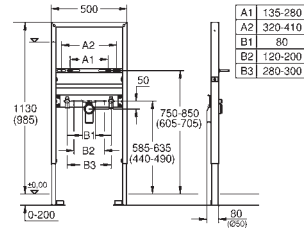

39 052 000 **4005176935961**

Rapid SL
Element for wash basin, single hole installation, height adjustable with noise protection

1.13 m finished installation height
for on-the-wall installations or studded walls

- powder coated steel frame, self-supporting for dry-cladding, completely pre-assembled with fixed connections
- quick adjustment, lockable
- fixing material
- TÜV approved
- fixing and connecting traverse, height adjustable

Includes

1. wash basin fixing bolts with fixing device for ceramic
   - variable distance of fixing bolts
   - HT-outlet bend Ø 50 mm
   - seal Ø 32 mm
   - 2 noise protected fitting connections 1/2"
2. for on-the-wall installation please order wall brackets 38 558 00M (sold separately)