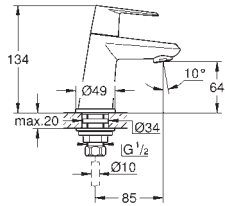

GROHE EURODISC COSMOPOLITAN

Ref. No. Colour EAN

23 051 002 Chrome 4005176887567

**Eurodisc Cosmopolitan
Pillar tap**

XS-Size

monobloc installation
metal lever
ceramic headpart

GROHE Long-Life Shine durable sparkling sheen

GROHE Water Saving SpeedClean mousseur 5.7 l/min
union nut 1/2" x 10.5 mm