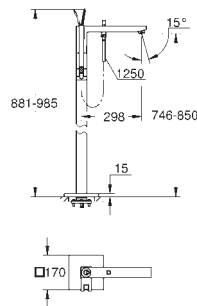

45 984 001 4005176992056

Rough-in set 1/2"

for floor-mounted bath mixers/spouts and shower mixers
without finishing trim set
installation plate with 360° horizontal and 3° vertical adjustment
installation depth 53-157 mm for bath mixers/spouts, depth compensation 104 mm
installation depth 65-157 mm for shower mixers, depth compensation 92 mm
two 1/2" female connections (hot/cold supplies)
flushing plug
Can take a single mixed supply
fixing material