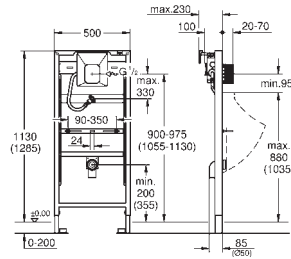

Rapid SL
Element for urinal with infra-red electronic
with GROHE Rapido U
1.13 and 1.30 m installation height
for manual actuation or Tectron
infra-red electronic 6 V or 230 V
for on-the-wall installations or studed walls
powder coated steel frame, self-supporting
for dry-cladding, completely pre-assembled
height adjustable fitting connections
quick adjustment, lockable
fixing material
TÜV approved
HT-outlet bend Ø 50 mm
inlet connection and inlet connecting set
fixing bolts M8, with fixing device
for the ceramic
water group with stop valve
flow pressure min 0.5 bar
operating pressure max 10 bar
flush aid
functional unit checked ex factory
water supply connections 1/2" outer thread
connecting box for mains supply 230 V
installation box with gasket
inspection shaft incl. protection during
construction phase
including wall brackets 38 558 00M for on-the-wall installation

39 376 000 4005176342998