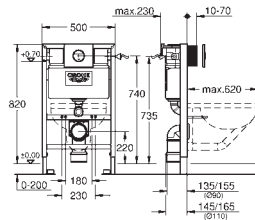

Rapid SL
3-in-1 set for WC, 0.82 m installation height
with flushing cistern 6 - 3 l
Consisting of:
Rapid SL element for WC (38 526 000)
Nova Cosmopolitan flush plate, chrome (38 765 000)
front wall brackets (38 558 00M)

38 764 001   **alpine white**   **4005176863301**