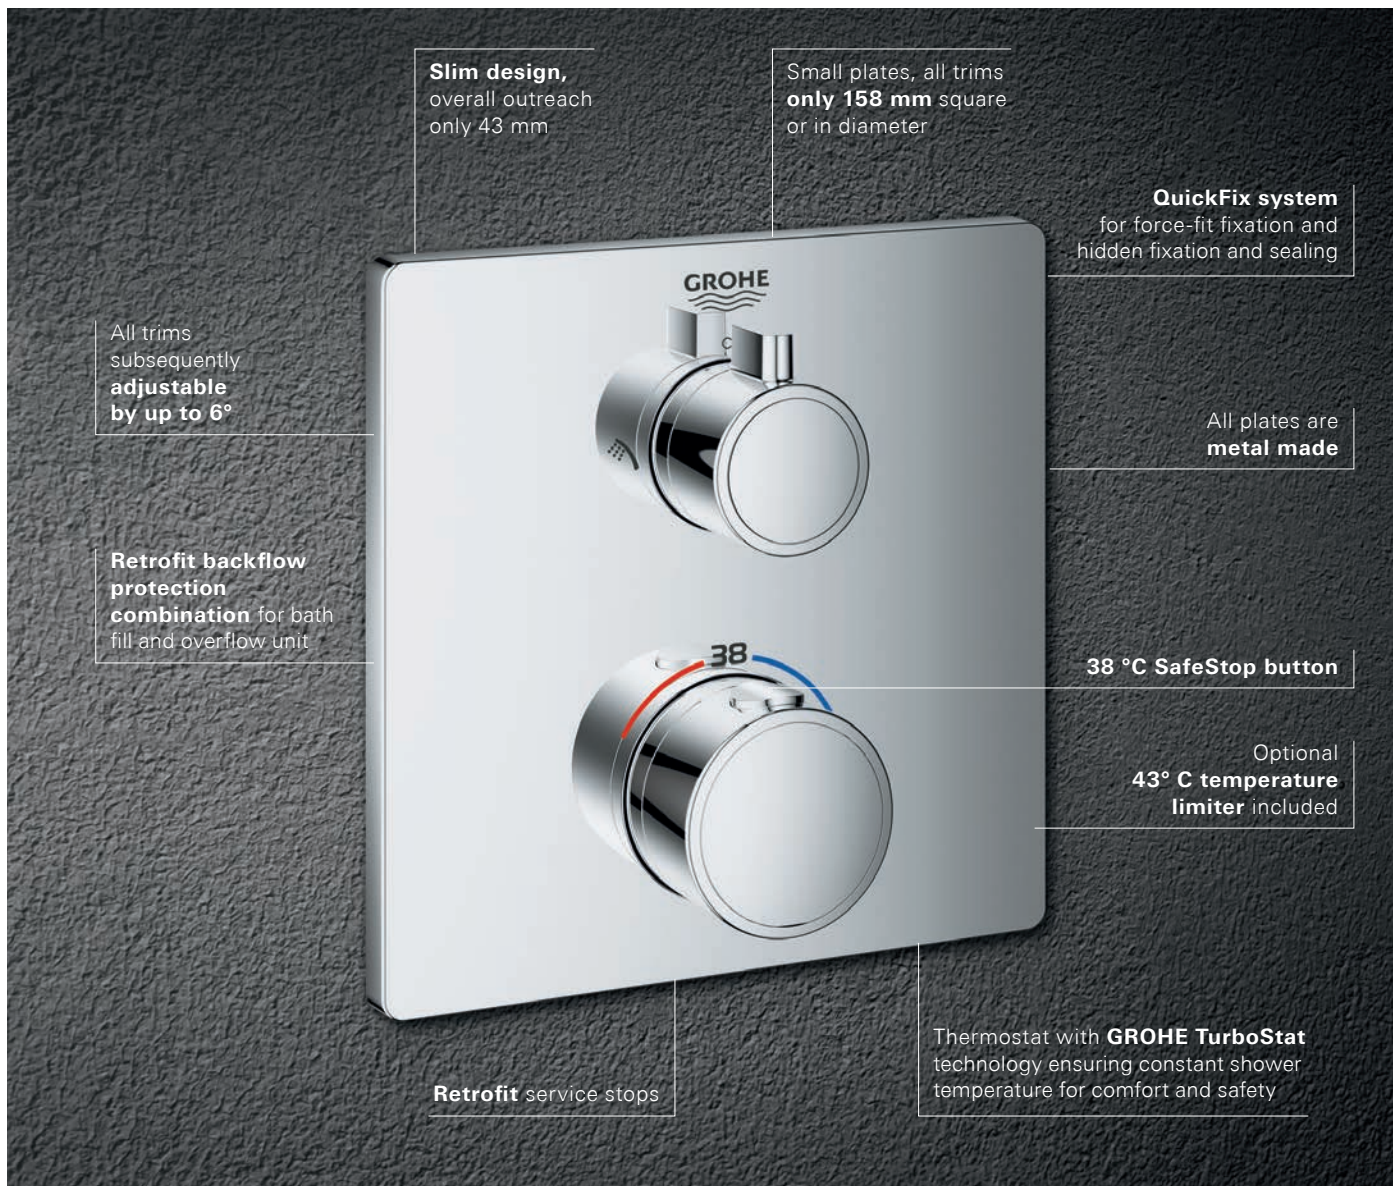

NEW GROHE TWO-HANDLE THERMOSTATS: ROUND, SQUARE OR CUBE?

Our new thermostats with conventional operation are anything but conventional. We have designed them to be as user-friendly and intuitive as possible. Turn on the hand shower by rotating the upper control button slightly to the left. To switch over to the head shower, turn the control button towards the right. Also available as 1-function model to operate a single shower. The exceedingly narrow plates, with a height of just 10 mm and the slim design of the controls, ensure that the overall outreach is a mere 43 mm. Offering the choice between round, square and cube shapes, our thermostats appeal not only to lovers of geometry. Representing the perfect balance between form and function, our two-handle thermostats provide a beautiful centrepiece for every shower.

All Grohtherm Concealed thermostats are made to fit our new universal solution: the GROHE Rapido SmartBox system.