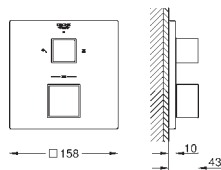

24 428 000	Chrome	4005176795343
24 428 DC0	supersteel	4005176795350
24 428 AL0	brushed hard graphite	4005176795367

Grotherm Cube thermostatic shower mixer for 2 outlets with knurled handle

24 429 000	Chrome	4005176795374
24 429 DC0	supersteel	4005176795381
24 429 AL0	brushed hard graphite	4005176795398

Grotherm Cube thermostatic shower mixer for 2 outlets with white Caesarstone handle

24 430 000	Chrome	4005176795404
24 430 DC0	supersteel	4005176795411
24 430 AL0	brushed hard graphite	4005176794889

Grotherm Cube thermostatic shower mixer for 2 outlets with black Caesarstone handle

35 604 000		4005176698774
GROHE Rapido SmartBox universal rough-in box for concealed installation