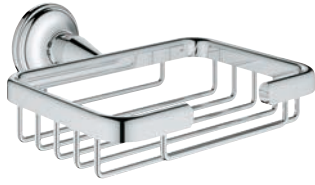

GROHE ESSENTIALS AUTHENTIC

Ref. No.	Colour	EAN
40 659 001	Chrome	4005176324376
40 659 EN1	brushed nickel	4005176324284

**Essentials Authentic
Corner Basket, small**
material: metal
concealed fastening
GROHE Long-Life Shine durable sparkling sheen