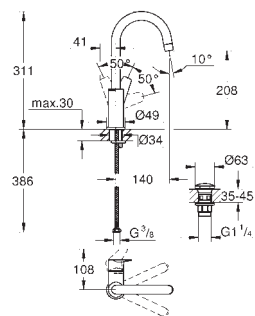

BauEdge
Single-lever basin mixer 1/2"
L-Size
monobloc installation
metal lever
GROHE Long-Life 28 mm ceramic cartridge
with temperature limiter
GROHE Long-Life Shine durable sparkling sheen
GROHE Water Saving mousseur 5.7 l/min
rapid installation system
swivel tubular spout
smooth body with plastic push open waste set 1 1/4"
flexible connection hoses
professional edition