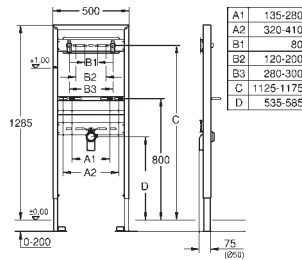

Includes

wash basin fixing bolts with
fixing device for ceramic
variable distance of fixing bolts
HT-outlet bend Ø 50 mm
seal Ø 32 mm
2 noise protected fitting connections 1/2"
for on-the-wall installation please order wall brackets 38 558 00M (sold
separately)

38 541 000

4005176291234

Rapid SL

Element for wash basin, single hole installation

1.0 m finished installation height
for on-the-wall installations or studded walls

Includes

wash basin fixing bolts with
fixing device for ceramic
HT-outlet bend Ø 50 mm
seal Ø 32 mm
for on-the-wall installation please order wall brackets 38 558 00M (sold
separately)