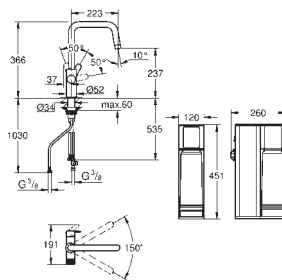

GROHE Blue Pure Eurosmart Starter kit with reverse osmosis filter
Consisting of:
GROHE Blue single-lever sink mixer with filter function
monobloc installation
U spout
separate handle for filtered water
28 mm ceramic cartridge
with **GROHE SilkMove**
swivel tubular spout
swivel area 150°
separate inner water ways for filtered
and non-filtered water
flexible connection hoses
GROHE Blue reverse osmosis system
reverse osmosis filter membrane for pure and safe water
significant removal of chemicals, hormones and microorganisms
flow rate 1.5 l/min
salt rejection more than 97%
efficiency rate min. 50%
feed water pressure 1.00 - 4.00 bar
standard IEC connector with EU plug, power supply 230V / 50 Hz
no water storage tank required
membrane lifetime one year
connection set

30 587 000	Chrome	4005176745263