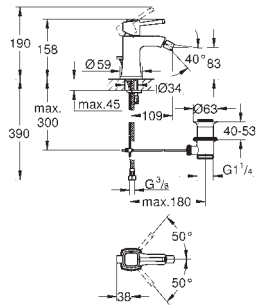

Grandera
Bidet mixer 1/2"
M-Size
monobloc installation
28 mm ceramic cartridge
with **GROHE SilkMove**
temperature limiter
GROHE Long-Life Shine durable sparkling sheen
GROHE FastFixation installation system
ball-joint mousseur
pop-up waste set 1 1/4"
flexible connection hoses

24 373 000 **Chrome** 4005176758232
24 373 IGO **chrome/gold** 4005176758256