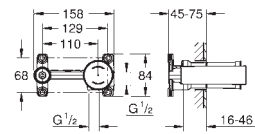

Single-lever mixer 1/2", universal concealed body
for 2 hole basin mixer
wall installation
without finishing trim set
GROHE SilkMove 35 mm ceramic cartridge
adjustable flow rate limiter
with temperature limiter
spout can be positioned on the right or left
DR-brass
installation device
allows for waterproofing of wall construction surrounding the concealed body
with sealing sleeve

24 178 001	★ Chrome	4005176698415
24 178 DC1	★ supersteel	4005176712395
24 178 GL1	★ cool sunrise	4005176712425
24 178 GN1	★ brushed cool sunrise	4005176712432
24 178 DA1	★ warm sunset	4005176712388
24 178 DL1	★ brushed warm sunset	4005176712401
24 178 A01	hard graphite	4005176711701
24 178 AL1	★ brushed hard graphite	4005176711718