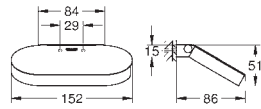

GROHE SELECTION

Ref. No.	Colour	EAN
41 069 000	Chrome	4005176578410
41 069 DC0	supersteel	4005176578427
41 069 BE0	polished nickel	4005176578434
41 069 EN0	brushed nickel	4005176578441
41 069 GL0	cool sunrise	4005176578458
41 069 GN0	brushed cool sunrise	4005176578465
41 069 DA0	warm sunset	4005176578472
41 069 DL0	brushed warm sunset	4005176578489
41 069 A00	hard graphite	4005176578496
41 069 AL0	brushed hard graphite	4005176578502

Selection
Toilet roll holder
with cover
material: metal
wall mounted
concealed fastening
GROHE Long-Life Shine durable sparkling sheen