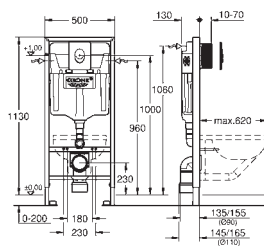

Rapid SL
2-in-1 set for WC, 1.13 m installation height
with flushing cistern GD 2, 6 l - 9 l
Consisting of:
Rapid SL element for WC (38 528 001)
Skate Air flush plate, alpine white, vertical installation (38 505 SH0)

38 947 000   **4005176911217**