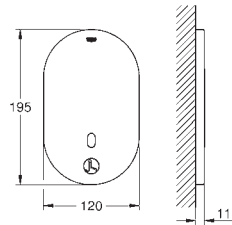

GROHE BLUETOOTH MONITORING

Ref. No.	Colour	EAN
36 415 000	Chrome	4005176320590

Eurosmart Cosmopolitan E Bluetooth
Infra-red electronic for concealed thermostatic shower
with infrared sensor and Bluetooth module for bi-directional communication for monitoring, configuration and service purpose
for concealed installation box
36 416 001

GROHE Long-Life Shine durable sparkling sheen
chrome escutcheon
with Bluetooth 4.0* for wireless data communication
for Apple** and Android devices
Bluetooth range (max. 10 m) varies depending on materials used and walls
between transmitter and receiver

monitoring
password protected products
app detects all Bluetooth products in range
auto flush cycles and timing last auto flush
usage per day over 30 days
thermal disinfection cycles and timings last disinfection

configuration
shut off delay
auto flush
thermal disinfection
cleaning mode
2 on/off timers
identification by name

service
send and save 3 profiles
reset to factory or user settings
hard and software version
CE approved

Mobile devices and GROHE IR Remote App*** are not included in delivery and have to be ordered separately via an authorised Apple store/store/iTunes or Google Play store.

* The Bluetooth word mark and logos are registered trademarks owned by Bluetooth SIG, Inc. and any use of such marks by Grohe AG is under license. Other trademarks and trade names are those of their respective owners.

** Apple, the Apple logo, iPod, iPod Touch, iPhone and iTunes are trademarks of Apple Inc., registered in the U.S. and other countries. Apple is not responsible for the function of this device or its compliance with safety and regulatory standards

*** Available for free via iTunes app or Google Play store.

COMMERCIAL
FITTINGS

36 416 001	4005176595394