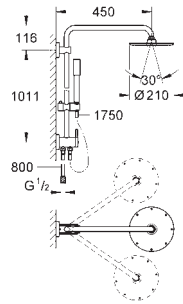

GROHE RAINSHOWER SYSTEM

Ref. No.	Colour	EAN
27 058 000	Chrome	4005176830464

Rainshower System 210 Shower system with diverter for wall mounting

horizontal swivable 450 mm projection shower arm
change between hand and head shower
by using the diverter
metal head shower Rainshower Cosmopolitan 210 (28 368 000)
with ball joint
rotation angle $\pm 15^\circ$
hand shower (28 034 000)
adjustable height via gliding element
(12 140 000)
connection to water supply with 1/2"-thread of
the 800 mm shower hose to faucet / wall union
GROHE DreamSpray perfect spray pattern
GROHE Long-Life Shine durable sparkling sheen
SpeedClean anti-limescale system
Inner WaterGuide for a longer life