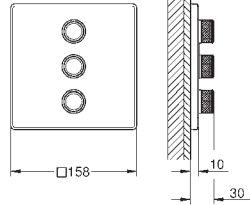

Ref. No.	Colour	EAN

29 127 000	Chrome	4005176413339
29 127 DC0	supersteel	4005176526350
29 127 A00	hard graphite	4005176558375
29 127 AL0	brushed hard graphite	4005176558382
29 127 DL0	brushed warm sunset	4005176558412
29 127 GN0	brushed cool sunrise	4005176558443

Grohtherm SmartControl

Triple volume control trim

set for final installation for
GROHE Rapido SmartBox 35 600/35 604/35 601
metal wall escutcheon with **GROHE FastFixation** (covered escutcheon
and shaft sealing, covered fixing), retroactively 6° adjustable
10 mm thin profile escutcheon

GROHE Long-Life Shine durable sparkling sheen
GROHE SmartControl push for ON-OFF, turn for volume adjustment from
GROHE Water Saving to full flow

exchangeable symbols
GROHE ProGrip with knurl structure
multiple outlets can be run simultaneously

without roughing-in-set

flow performance:
outlet D = 28 l/min
outlet E = 28 l/min
outlet A = 28 l/min
outlet D+E+A = 65 l/min
optional flow reducer for CALGreen compliance included

35 604 000	4005176698774
GROHE Rapido SmartBox universal rough-in box for concealed installation	

29 118 000	Chrome	4005176412240
29 118 DC0	supersteel	4005176455032
29 118 GL0	cool sunrise	4005176492976
29 118 DA0	warm sunset	4005176492990
29 118 AL0	brushed hard graphite	4005176455049

Grohtherm SmartControl

Thermostat for concealed installation with one valve

set for final installation for
GROHE Rapido SmartBox 35 600/35 604
metal wall escutcheon with **GROHE FastFixation** (covered escutcheon
and shaft sealing, covered fixing), retroactively 6° adjustable
GROHE Long-Life Shine durable sparkling sheen

GROHE SmartControl push for ON-OFF, turn for volume adjustment from
GROHE Water Saving to full flow
exchangeable symbols

GROHE TurboStat compact cartridge
with wax thermoelement
GROHE ProGrip with knurl structure
GROHE SafeStop safety button at 38°C

(calibration required)
GROHE SafeStop Plus optional temperature limiter at 43°C or 46°C included
built-in non return valve
and dirt strainers