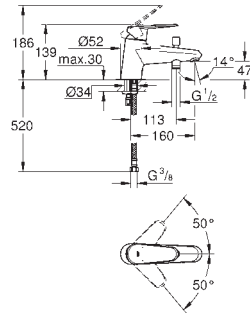

Eurodisc Cosmopolitan
Single-lever bath/shower mixer 1/2"
monobloc installation
metal lever
GROHE SilkMove 46 mm ceramic cartridge
GROHE Long-Life Shine durable sparkling sheen
adjustable flow rate limiter
adjustable minimum flow rate 2.5 l/min
automatic diverter: bath/shower
mousseur
integrated non-return valve
in the shower outlet 1/2"
flexible connection hoses
protected against backflow
optional temperature limiter (46 308 000)
available until 31 march 2023

33 390 002 Chrome 4005176887796