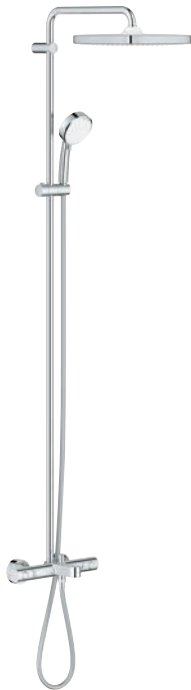

Tempesta Cosmopolitan System 250 Cube
Shower system with bath thermostat for wall mounting
Consisting of:
horizontal swivable 390 mm projection shower arm
exposed thermostatic shower
with Aquadimmer function
allows change between:
head shower Tempesta 250 Cube (26 685)
spray pattern:
Rain
head shower with white rear cover
with ball joint
rotation angle $\pm 10^\circ$
GROHE Water Saving 9.5 l/min flow limiter
bath inlet
separate diverter for hand shower
hand shower Tempesta Cosmopolitan 100 (27 571 001)
2 spray patterns:
Rain, Jet
GROHE Water Saving 5.7 l/min. flow limiter
adjustable height via gliding element
Rotaflex shower hose 1750 mm 1/2" x 1/2" (28 410)
GROHE Water Saving - Less water, perfect flow
GROHE TurboStat compact cartridge
with wax thermoelement
GROHE SafeStop safety button at 38°C
(calibration required)
GROHE SafeStop Plus optional temperature limiter at 43°C included
GROHE DreamSpray perfect spray pattern
GROHE Long-Life Shine durable sparkling sheen
SpeedClean anti-limescale system
Inner WaterGuide for a longer life
TwistStop preventing the hose from twisting
suitable for instantaneous heaters from 18 kW/h
minimum flow rate 7 l/min.
professional edition