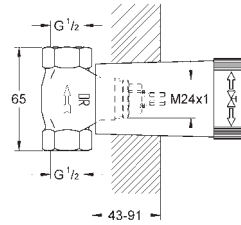

Concealed valve
pre-assembled headpart 1/2"
threaded union 1/2"
installation depth adjustable
43 - 91 mm
DR-brass