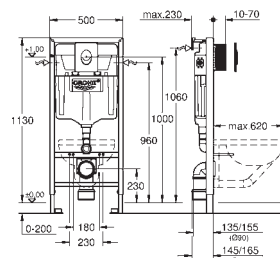

Rapid SL
3-in-1 set for WC, 1.13 m installation height
with flushing cistern GD 2, 6 l - 9 l
Consisting of:
Rapid SL element for WC (38 528 001)
Skate Air flush plate, chrome, vertical installation (38 505 000)
front wall brackets (38 558 00M)

38 722 001	alpine white	4005176863424