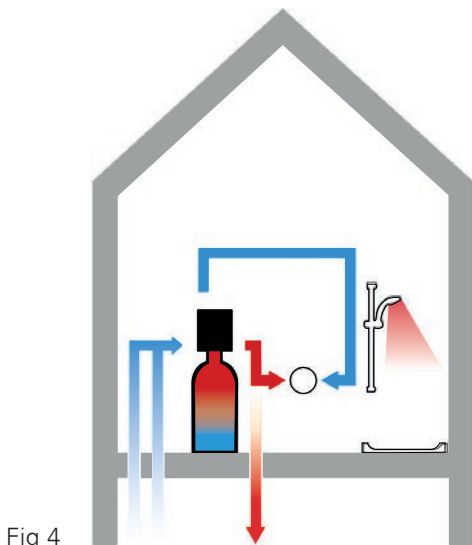

Fig 4

COMBINATION BOILER WATER SYSTEM

Your home has:

- A combination boiler for hot water on demand (usually located in the kitchen)
- NO storage tanks
- NO shower pump

How does it work?

- 1 - Cold water delivered at mains pressure (min 1.0 bar to boiler & cold supply)
- 2 - Water is heated as it travels through the combination boiler providing hot water on demand
- 3 - The pressure is dictated by the incoming mains and the flow of water is determined by the power of the selected boiler (Fig 5)