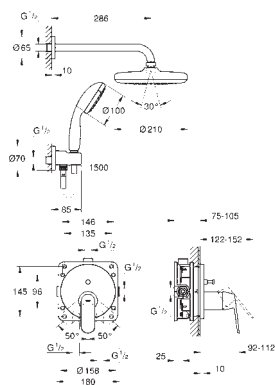

Consisting of:

Eurosmart Cosmopolitan set for final installation with

automatic diverter bath / shower (24 045)

GROHE Rapido SmartBox universal rough-in box, 1/2" (35 600)

head shower Tempesta 210 9.5 l/min (26 410)

Shower arm Rainshower 286 mm (28 576 000)

hand shower Tempesta 100 II 9.5 l/min (27 597)

Shower outlet elbow (28 628 000)

Rotaflex shower hose 1500 mm 1/2" x 1/2" (28 409)

19 383 000 Chrome 4005176874765