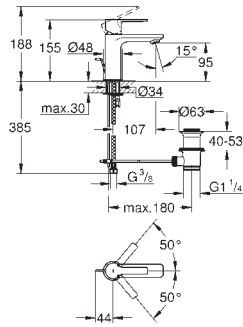

GROHE LINEARE

Ref. No.	Colour	EAN
32 109 001	Chrome	4005176408373
32 109 DC1	supersteel	4005176412691
32 109 AL1	brushed hard graphite	4005176586118

Lineare
Basin mixer 1/2"
XS-Size
monobloc installation
metal lever
28 mm ceramic cartridge
with **GROHE SilkMove**
with temperature limiter
GROHE Long-Life Shine durable sparkling sheen
GROHE Water Saving SpeedClean mousseur 5.7 l/min
GROHE FastFixation Plus installation system
pop-up waste set 1 1/4"
flexible connection hoses