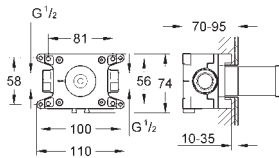

Atrio
Concealed stop-valve trim
for concealed valve 35 028 000 or 29 032 000
GROHE Long-Life Shine durable sparkling sheen
installation depth adjustable
20-80 mm
escutcheon with screwable wall sealing
with cross handle

	35 028 000		4005176908316
	GROHE Rapido C Rough-in for single volume control for grid installation of Grohtherm Custom Shower system built-in box with removable protection cover waterproof membrane base for wall sealing for masonry and drywall installation fixing points for front and back wall body of DR brass pre-assembled ceramic headpart 3/4" connection threads 1/2" installation depth 70 - 95 mm