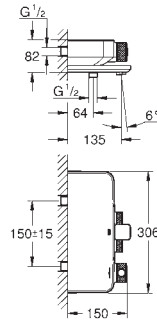

GROHE EURODISC COSMOPOLITAN

Ref. No. Colour EAN

34 718 000 Chrome 4005176457647

Grohtherm SmartControl
Thermostatic bath/shower mixer 1/2"
wall mounted
GROHE CoolTouch prevents scalding on hot surfaces
GROHE Long-Life Shine durable sparkling sheen
GROHE SafeStop safety button at 38°C
(calibration required)
GROHE SafeStop Plus optional temperature limiter at 43°C included
GROHE TurboStat compact cartridge
with wax thermoelement
GROHE ProGrip with knurl structure
GROHE SmartControl push for ON-OFF, turn for volume adjustment from
GROHE Water Saving to full flow
integrated **GROHE EasyReach** shower tray
shower bottom outlet 1/2"
bath spout with mousseur
built-in non return valve
and dirt strainers
protected against backflow

33 395 002 Chrome 4005176887802