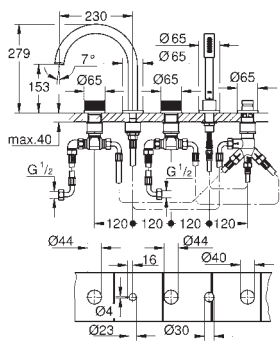

Ref. No.	Colour	EAN
	25 226 000	Chrome	4005176508554
	25 226 DC0	supersteel	4005176508455
	25 226 GL0	cool sunrise	4005176508394
	25 226 DA0	warm sunset	4005176508479
	25 226 AL0	brushed hard graphite	4005176508516
	Atrio Private Collection 5-hole bath/shower combination ceramic headparts 1/2", 90° GROHE Long-Life Shine durable sparkling sheen Consisting of: pre-assembled spout fixing knobs with inlay, can be combined with 48 462 000 or 48 463 000 bath spout with mousseur and diverter bath/shower hand shower 6.6 l/min shower hose 2000 mm flexible connection hoses connection for shower hose protected against backflow can be used with 29 037 002		
	29 037 002		4005176519918
	baseframe for installation under tiled surround		

	25 229 000	Chrome	4005176507977
	25 229 DC0	supersteel	4005176507878
	25 229 GL0	cool sunrise	4005176507816
	25 229 DA0	warm sunset	4005176507892
	25 229 AL0	brushed hard graphite	4005176507939
	Atrio Private Collection Bath / shower mixer 1/2" floor-mounted installation with high pillar unions (765 mm) set for final installation for 45 984 001 without roughing-in-set ceramic headparts 1/2", 90° GROHE Long-Life Shine durable sparkling sheen automatic diverter: bath/shower swivel tubular spout with mousseur and stop limiter projection 301 mm integrated non-return valve in the shower outlet 1/2" hand shower with holder Silverflex shower hose 1250 mm (28 362) protected against backflow knobs with inlay, can be combined with 48 462 000 or 48 463 000		

			48 462 000	4005176523830
	Atrio Private Collection Inlays made from White Attica Caesarstone material can be combined with Atrio Private Collection: tub filler 25 226 bath mixer 25 229 Caesarstone is a quartz composite material. Structures and textures on the surface may vary and are unique.			

			48 463 000	4005176523847
	Atrio Private Collection Inlays made from Vanilla Noir Caesarstone material can be combined with Atrio Private Collection: tub filler 25 226 bath mixer 25 229 Caesarstone is a quartz composite material. Structures and textures on the surface may vary and are unique.