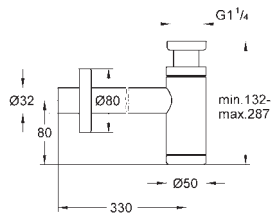

GROHE LINEARE

Ref. No.	Colour	EAN
28 912 000 ★	Chrome	4005176266751
28 912 DC0 ★	supersteel	4005176467905
28 912 AL0 ★	brushed hard graphite	4005176467844

Bottle trap, 1 1/4"
for basins
brass
(screw-top for cleaning)
large sliding escutcheon
GROHE Long-Life Shine durable sparkling sheen