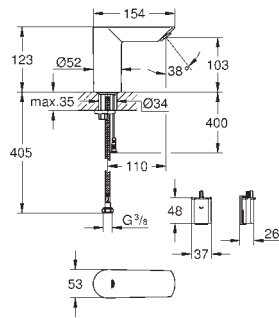

Bau Cosmopolitan E
Infra-red electronic basin tap 1/2"
with infrared sensor for bi-directional communication for monitoring, configuration and servicing
for cold or premixed water
6V lithium battery, type CR-P2
battery lifetime approx. 7 years (150 actuations a day)
GROHE Long-Life Shine durable sparkling sheen
GROHE Water Saving mousseur 5.7 l/min
Lead and Nickel Free Inner Water Ways
body made of composite polymer
flexible connection hose
dirt strainer
with integrated solenoid valve
external battery
rapid installation system
multistage battery status display
7 pre-set programs
auto flush
thermal disinfection
cleaning mode
additional functions and precise settings
by remote control 36 407
CE approved
noise classification 1 in accordance
with DIN4109
type of protection faucet IP 59