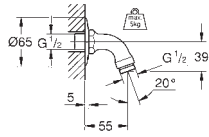

GROHE HEAD SHOWERS

Ref. No.	Colour	EAN
----------	--------	-----

28 429 000	Chrome	4005176601910
------------	--------	---------------

Relexa

Shower arm 55 mm

connection thread 1/2"

GROHE Long-Life Shine durable sparkling sheen