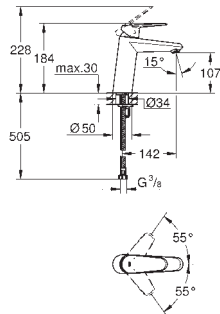

**Eurodisc Cosmopolitan
Basin mixer 1/2"**
M-Size
monobloc installation
metal lever
GROHE SilkMove 35 mm ceramic cartridge
adjustable flow rate limiter
adjustable minimum flow rate 2.5 l/min
GROHE Long-Life Shine durable sparkling sheen
GROHE Water Saving mousseur 5.7 l/min
GROHE FastFixation installation system
smooth body
flexible connection hoses

23 054 003	Chrome	4005176472596