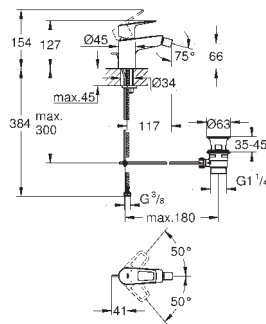

23 338 001 Chrome 4005176555893

BauLoop
Bidet mixer 1/2"
monobloc installation
metal lever
GROHE Long-Life 28 mm ceramic cartridge
with temperature limiter
GROHE Long-Life Shine durable sparkling sheen
GROHE Water Saving mousseur 5.7 l/min
with ball joint
rapid installation system
plastic pop-up waste set 1 1/4"
flexible connection hoses
professional edition