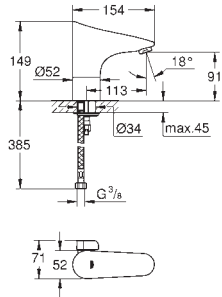

GROHE EUROPLUS E

Ref. No. Colour EAN

36 207 001 Chrome 4005176929373

Europlus E
Infra-red electronic basin mixer 1/2" with mixing device and adjustable temperature limiter
with infrared sensor for bi-directional communication for monitoring, configuration and servicing
6V lithium battery, type CR-P2
battery lifetime approx. 7 years (150 actuations a day)
GROHE Water Saving mousseur 5.7 l/min
flexible connection hoses
non-return valve
dirt strainers
solenoid valve
rapid installation system
multistage battery status display
7 pre-set programs
auto flush
thermal disinfection
cleaning mode
additional functions and precise settings
by remote control 36 407
CE approved
noise classification 1 in accordance with DIN4109
type of protection faucet IP 59K

36 208 001 Chrome 4005176929380
ditto, without mixing device

36 015 001 Chrome 4005176929359