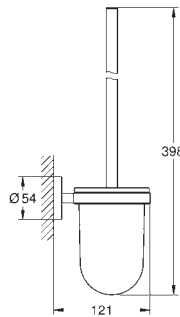

40 374 001 ★	Chrome	4005176326400
40 374 DC1 ★	supersteel	4005176412486
40 374 BE1	polished nickel	4005176430190
40 374 EN1	brushed nickel	4005176430282
40 374 GL1 ★	cool sunrise	4005176429446
40 374 GN1 ★	brushed cool sunrise	4005176429897
40 374 DA1 ★	warm sunset	4005176429293
40 374 DL1 ★	brushed warm sunset	4005176430046
40 374 A01	hard graphite	4005176429590
40 374 AL1 ★	brushed hard graphite	4005176429743

Essentials

Toilet brush set

material: glass / metal
wall mounted
concealed fastening

GROHE Long-Life Shine durable sparkling sheen

suitable for screwing (including screws and dowels) or gluing (glue 40 915 000 sold separately)

40 791 001	white	4005176323409
40 791 KS1	velvet black	4005176336379

Spare Brush Head