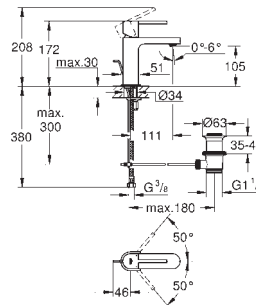

GROHE Plus
Basin mixer 1/2"
S-Size
monobloc installation
metal lever
28 mm ceramic cartridge
with **GROHE SilkMove**
with temperature limiter
GROHE Long-Life Shine durable sparkling sheen
GROHE Water Saving SpeedClean mousseur 5.7 l/min
GROHE AquaGuide adjustable mousseur
GROHE FastFixation Plus installation system
pop-up waste set 1 1/4"
flexible connection hoses