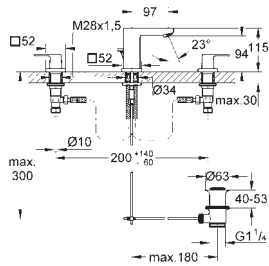

Eurocube
Three-hole basin mixer 1/2" S-Size
metal lever
ceramic headparts 1/2", 90°
GROHE Long-Life Shine durable sparkling sheen
GROHE FastFixation Plus installation system
spout with mousseur
pop-up waste set 1 1/4"
pressure-proof, flexible connection hoses
between spout and side valves
union nut 1/2" x 10.5 mm