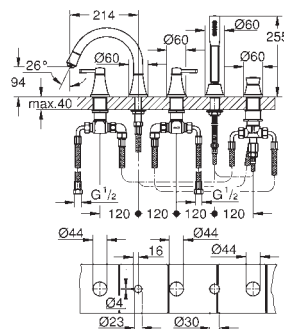

Grandera
5-hole bath/shower combination
ceramic headparts 1/2", 90°
GROHE Long-Life Shine durable sparkling sheen
Consisting of:
pre-assembled spout fixing
single lever mixer operating element
bath spout with mousseur and diverter bath/shower
Grandera hand shower 7.6 l/min
metal shower hose
flexible connection hoses
connection for shower hose
protected against backflow
can be used with 29 037 000