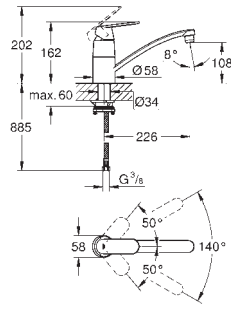

GROHE EUROSMART COSMOPOLITAN

Ref. No.

Colour

EAN

31 170 000

Chrome

4005176889165

Eurosmart Cosmopolitan
Single-lever sink mixer 1/2"

for installation in front of window

low spout

monobloc installation

GROHE Long-Life Shine finish

GROHE SilkMove 46 mm ceramic cartridge

adjustable flow rate limiter

mousseur

swivel tubular spout

swivel area 140°

non-removable socket height: 30 mm

flexible connection hoses