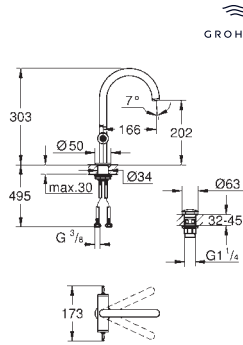

GROHE SPA

ATRIO PRIVATE COLLECTION

Ref. No.	Colour	EAN
21 134 000	Chrome	4005176499067
21 134 DC0	supersteel	4005176510915
21 134 GL0	cool sunrise	4005176510854
21 134 DA0	warm sunset	4005176510939
21 134 AL0	brushed hard graphite	4005176510977

Atrio Private Collection
Basin mixer, 1/2"
L-Size
ceramic headparts 1/2", 90°
GROHE Long-Life Shine durable sparkling sheen
GROHE EcoJoy 5.7 l/min laminar mousseur
rapid installation system
swivel tubular spout with mousseur and stop limiter
Push-open waste set 1 1/4"
flexible connection hoses
for stick handles
to be combined with stick sets 48 458, 48 459 or 48 646, please order separately