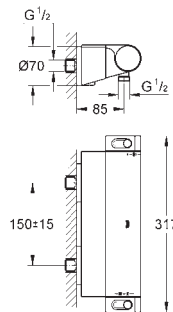

Grohtherm 2000
Thermostatic shower mixer 1/2"
wall mounted
GROHE CoolTouch safety housing
GROHE Long-Life Shine durable sparkling sheen
GROHE Aqua Paddle ergonomically shaped handles
GROHE SafeStop safety button at 38°C
(calibration required)
GROHE TurboStat compact cartridge
with wax thermoelement
GROHE SafeStop Plus integrated temperature limiter at max 50°C
integrated mixed water shut off
volume handle with **GROHE EcoButton**
(economy button with individually adjustable economy stop)
ceramic headpart 1/2", 180°
shower bottom outlet 1/2"
integrated flow limiter 14 l/min in the shower outlet
built-in non return valves
dirt strainers
protected against backflow
covered S-unions
GROHE EasyReach shower tray
removable for easy cleaning
chrome
GROHE Water Saving - Less water, perfect flow