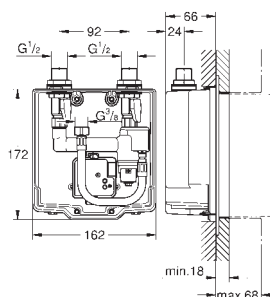

GROHE BLUETOOTH MONITORING

Ref. No.   Colour   EAN

36 410 000   Chrome   4005176320545

**Euroeco Cosmopolitan E Bluetooth
Infra-red electronic basin tap**

with infrared sensor and Bluetooth module for bi-directional communication for monitoring, configuration and service purpose
with transformer 100-240 V AC, 50-60 Hz, 6.75 V DC
set for final installation for concealed fitting box
36 336 001/36 337 001

GROHE Long-Life Shine finish

GROHE Water Saving - Less water, perfect flow

laminar flow straightener 9 l/min
chrome escutcheon and spout
projection 172 mm
with Bluetooth 4.0* for wireless data communication

for Apple** and Android devices
Bluetooth range (max. 10 m) varies depending on materials used and walls between transmitter and receiver

monitoring

password protected products
app detects all Bluetooth products in range
auto flush cycles and timing last auto flush
usage per day over 30 days
thermal disinfection cycles and timings last disinfection

configuration

detection range and shut off delay

auto flush
thermal disinfection
cleaning mode

2 on/off timers
identification by name

service

send and save 3 profiles
reset to factory or user settings
hard and software version
CE approved
noise classification 1 in accordance with DIN4109

Mobile devices and GROHE IR Remote App*** are not included in delivery and have to be ordered separately via an authorised Apple store/store/iTunes or Google Play store.

* The Bluetooth word mark and logos are registered trademarks owned by Bluetooth SIG, Inc. and any use of such marks by Grohe AG is under license. Other trademarks and trade names are those of their respective owners.