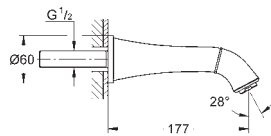

Grandera
Bath spout
wall mounted
GROHE Long-Life Shine durable sparkling sheen
mousseur
projection 177 mm

29 420 000	Chrome	4005176757891
29 420 1G0	chrome/gold	4005176757914
29 420 DA0	warm sunset	4005176757907