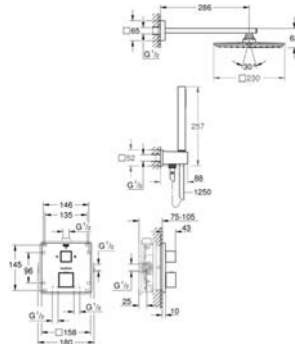

GROHE GROHTHERM CUBE

Ref. No.   Colour   EAN

24 155 000   **Chrome**   4005176481192
24 155 DC0   **supersteel**   4005176574245
24 155 AL0   **brushed hard graphite**   4005176585937

Grotherm Cube
Thermostatic bath tub mixer for 2 outlets with integrated shut off/diverter valve

set for final installation for
GROHE Rapido SmartBox 35 600/35 604

GROHE TurboStat compact cartridge
with wax thermostatic element

GROHE Long-Life Shine durable sparkling sheen
wall escutcheon with **GROHE FastFixation**
(covered escutcheon- and shaft sealing, covered fixing)

metal escutcheon, retroactively 6° adjustable

printed hand shower and bath filler symbol

GROHE SafeStop safety button at 38°C

(calibration required)

GROHE SafeStop Plus optional temperature limiter at 43°C or 46°C included

GROHE AquaDimmer, integrated shut off/diverter valve

flow performance:

outlet B = 27 l/min

outlet C = 30 l/min

without roughing-in-set

35 604 000   4005176698774
GROHE Rapido SmartBox universal rough-in box for concealed installation

34 741 000   **Chrome**   4005176481208

Grotherm Cube

Perfect shower set with Rainshower Allure 230

Consisting of:

Grotherm Cube set for final installation with Aquadimmer (24 154)

GROHE Rapido SmartBox 35 600/35 604

Rainshower 230 metal head shower (27 479)

Rainshower shower arm (27 709)

hand shower Euphoria Cube (27 699 000) 9.5 l/min.

shower outlet elbow (26 370)

Silverflex shower hose 1250 mm (28 362)