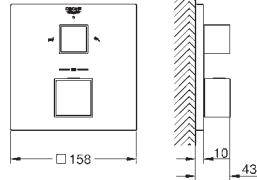

Ref. No. Colour EAN

24 154 000 Chrome 4005176481185
24 154 DC0 supersteel 4005176574238
24 154 AL0 brushed hard graphite 4005176585920

Grotherm Cube
Thermostatic shower mixer for 2 outlets with integrated shut off/diverter valve

set for final installation for
GROHE Rapido SmartBox 35 600/35 604
GROHE TurboStat compact cartridge
with wax thermoelement
GROHE Long-Life Shine durable sparkling sheen
wall escutcheon with **GROHE FastFixation**
(covered escutcheon- and shaft sealing, covered fixing)
metal escutcheon, retroactively 6° adjustable
printed head and hand shower symbol
GROHE SafeStop safety button at 38°C
(calibration required)
GROHE SafeStop Plus optional temperature limiter at 43°C or 46°C included
GROHE AquaDimmer, integrated shut off/diverter valve
flow performance:
outlet B = 27 l/min
outlet C = 30 l/min
without roughing-in-set

35 604 000 4005176698774
GROHE Rapido SmartBox universal rough-in box for concealed installation

24 155 000 Chrome 4005176481192
24 155 DC0 supersteel 4005176574245
24 155 AL0 brushed hard graphite 4005176585937

Grotherm Cube
Thermostatic bath tub mixer for 2 outlets with integrated shut off/diverter valve