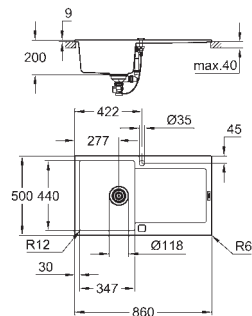

GROHE COMPOSITE SINKS

Ref. No. Colour EAN

31 644 AT0 granite gray 4005176521171
31 644 AP0 granite black 4005176521164

K500

Composite sink with drainer
model: K500 50-C 86/50 1.0 rev
mounting type: top mount
material: quartz composite

GROHE Whisper

min. cabinet size: 500 mm
dimensions: 860 x 500 mm
1 bowl: 347 x 440 x 200 mm
outer radius: R6, inner bowl radius: R12

GROHE FastFixation installation system

sink mountable left or right
cut-out: 840 x 480 mm
drainer: automatic waste fitting
accessories included: automatic waste fitting with rotary handle, waste kit, basket strainer waste, mounting set
optional push to open excenter (40 986 SD0)
amount of fasteners included (top mount): 12
heat resistant up to 180° C

31 645 AT0 granite gray 4005176521195
31 645 AP0 granite black 4005176521188