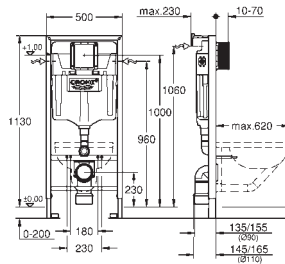

GROHE RAPID SL FOR WC

Ref. No. Colour EAN

38 536 001 4005176863929

Rapid SL

Element for WC, 1.13 m installation height with flushing cistern GD 2, 6 l - 9 l

for on-the-wall installations or studded walls powder coated steel frame, self-supporting with fixed connections

TÜV approved

2 WC fixing bolts

fixing device for ceramic

WC ceramics with small bearing area (< 205 mm) require

additional accessory 38 779 000

distance of fixing bolts 180/230 mm

outlet bend Ø 90 mm

depth adjustable

reducer Ø 90/110 mm

inlet and outlet connecting set

flushing cistern GD 2, 6 - 9 l, containing following features:

water supply from left/right or back

1/2" water supply connection including integrated angle valve and push fit flexible hose union

including wall brackets 38 558 00M for on-the-wall installation

for mounting of small flush plates please order

revision shaft 40 911 000 (sold separately)

38 539 001

4005176863912

Rapid SL

Element for WC, 1.13 m installation height with flushing cistern GD 2, 6 l - 9 l

for on-the-wall installations or studded walls

powder coated steel frame, self-supporting

for dry-cladding, completely pre-assembled

with fixed connections

quick adjustment, lockable

fixing material

TÜV approved

2 WC fixing bolts

fixing device for ceramic

WC ceramics with small bearing area (< 205 mm) require

additional accessory 38 779 000

distance of fixing bolts 180/230 mm

outlet bend Ø 90 mm

depth adjustable

reducer Ø 90/110 mm

inlet and outlet connecting set

flushing cistern GD 2, 6 - 9 l, containing following features:

factory set 6 l and 3 l

pneumatic discharge valve offering 2 modes of

operation: dual flush or single flush

water supply from left/right or back

low noise (group I acc. to

German Noise Specification)

Insulated against condensation

1/2" water supply connection including integrated

angle valve and push fit flexible hose union

no tools required for the installation

of the inspection shaft incl. protection

during construction phase

inspection shaft for vertical or horizontal use

allows for flush plate to be installed vertically or horizontally.

including wall brackets 38 558 00M for on-the-wall installation

including WC set for noise protection (37 131 000)

for mounting of small flush plates please order

revision shaft 40 911 000 (sold separately)