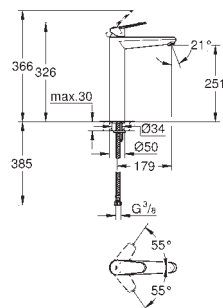

**Eurodisc Cosmopolitan
Basin mixer 1/2"**
XL-Size
monobloc installation
metal lever
for free-standing basins
GROHE SilkMove 35 mm ceramic cartridge
adjustable flow rate limiter
adjustable minimum flow rate 2.5 l/min
GROHE Long-Life Shine durable sparkling sheen
GROHE Water Saving SpeedClean mousseur 5.7 l/min
GROHE FastFixation Plus installation system
smooth body
flexible connection hoses
optional temperature limiter (46 375 000)