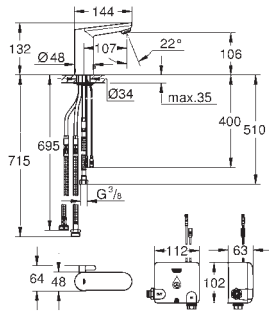

COMMERCIAL
FITTINGS

GROHE EUROSMART COSMOPOLITAN E

	Ref. No.	Colour	EAN
	36 386 001	Chrome	4005176311673
	<p>Eurosmart Cosmopolitan E Powerbox infra-red electronic basin mixer with mixing device and adjustable temperature limiter with infrared sensor for bi-directional communication for monitoring, configuration and servicing including Powerbox self-generating power system GROHE Water Saving 6.0 l/min mousseur including all flexible connection hoses non-return valve dirt strainer rapid installation system Powerbox power generator with water turbine internal energy saving unit with use of 60 s/24 h stand-by, 260 s/100 h stand-by with additional backup power 7 pre-set programs auto flush thermal disinfection cleaning mode additional functions and precise settings by remote control 36 407</p>		
	36 454 000	Chrome	4005176487774
	<p>Eurosmart Cosmopolitan E Special Infra-red electronic wall basin mixer with thermostatic temperature control with infrared sensor for bi-directional communication for monitoring, configuration and servicing 6V lithium battery, type CR-P2 battery lifetime approx. 7 years (150 actuations a day) activation by hand, deactivation automatically when leaving detection zone (hand-body detection mode) two additional detection modes adjustable (hand-hand or body-body) GROHE Long-Life Shine durable sparkling sheen GROHE CoolTouch laminar mousseur 9 l/min non-return valve dirt strainers GROHE SafetyPlus fixed temperature stop temperature scale handle with pre-adjustable safety stop between 35°C and 41°C (calibration required) metal temperature safety stop full unmixed hot or cold water in extreme handle position for legionella sampling swivel cast spout 219 mm projection 287 mm swivel range stop at 130°, lockable with S-unions, chrome nuts and covers self-sealing escutcheons multistage battery status display 7 pre-set programs auto flush thermal disinfection cleaning mode additional functions and precise settings by remote control 36 407 CE approved noise classification 1 in accordance with DIN4109</p>		
			36 455 000
		Chrome	4005176487781
		ditto, projection 255 mm	