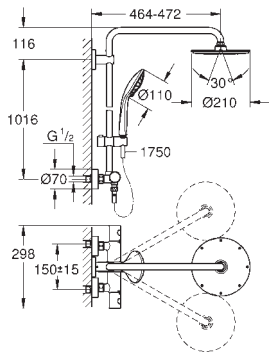

GROHE EUPHORIA SHOWER SYSTEM

Ref. No. Colour EAN

26 383 000 Chrome 4005176369025

Euphoria System 210
Shower system with thermostat for wall mounting
Consisting of:
horizontal swivable 450 mm projection shower arm
GROHE MetalGrip ergonomically shaped metal handles
exposed thermostatic shower
with Aquadimmer function
allows change between:
Rainshower Cosmopolitan 210 metal head shower
Rain spray pattern
GROHE Water Saving 12 l/min flow limiter
with ball joint
rotation angle $\pm 15^\circ$
hand shower Euphoria 110 Massage
GROHE Water Saving 9.5 l/min flow limiter
adjustable height via gliding element
Silverflex shower hose 1750 mm (28 388 000)
minimum flow rate 7 l/min.
GROHE DreamSpray perfect spray pattern
GROHE Long-Life Shine finish
GROHE TurboStat compact cartridge
with wax thermoelement
SpeedClean anti-limescale system
Inner WaterGuide for a longer life
TwistStop preventing the hose from twisting
suitable for instantaneous heaters from 18 kW/h
optional upgrade: **GROHE EasyReach** tray (26 362)

27 296 001 Chrome 4005176896293