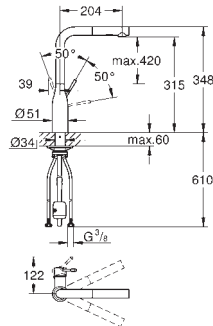

GROHE ESSENCE

Ref. No.	Colour	EAN
30 504 KF0	phantom black	4005176782688

Essence
Single-lever sink mixer 1/2"
high spout
monobloc installation
GROHE Long-Life Shine finish
28 mm ceramic cartridge
with **GROHE SilkMove**
flow strainer
pull-out dual spray control - switches between regular flow and spray
diverter: laminar spray/SpeedClean shower jet
automatic return to laminar spray
metal spray
swivel tubular spout
swivel area 360°
integrated non-return valve
protected against backflow
flexible connection hoses
metal fixation set
integrated temperature limiter
professional edition