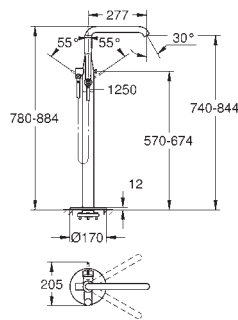

Essence
Single-lever bath mixer 1/2", floor mounted
set for final installation for
45 984 001
without roughing-in-set
GROHE SilkMove 35 mm ceramic cartridge
with temperature limiter
GROHE Long-Life Shine durable sparkling sheen
automatic diverter: bath/shower
swivel spout with mousseur
and stop limiter
projection 277 mm
integrated non-return valve
in the shower outlet 1/2"
with shower holder
for chrome: hand shower 27400000
Silverflex shower hose 1250 mm (28 362)
protected against backflow
professional edition
replaces Essence floor mounted bath mixer 23 491 xx1