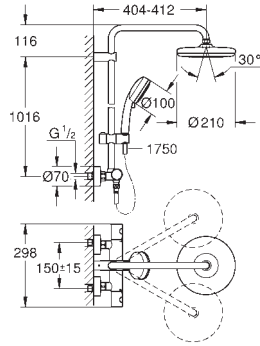

GROHE TEMPESTA SYSTEM

Ref. No. Colour EAN

26 514 000 Chrome 4005176476099

Tempesta Cosmopolitan System 210

Shower system with thermostat for wall mounting

Consisting of:

horizontal swivable 390 mm projection shower arm

exposed thermostatic shower

with Aquadimmer function

allows change between:

head shower Tempesta 210 9.5 l/min (26 410)

Rain spray pattern

with ball joint

rotation angle $\pm 15^\circ$

hand shower Tempesta Cosmopolitan 100

2 spray patterns:

Rain, Jet

adjustable height via gliding element

Rotaflex shower hose 1750 mm 1/2" x 1/2" (28 410)

GROHE Water Saving 9.5 l/min flow limiter

GROHE TurboStat compact cartridge

with wax thermoelement

GROHE SafeStop safety button at 38°C

(calibration required)

GROHE SafeStop Plus integrated temperature

limiter at max 50°C

GROHE DreamSpray perfect spray pattern

GROHE Long-Life Shine durable sparkling sheen

GROHE MetalGrip ergonomically shaped metal handles

SpeedClean anti-limescale system

Inner WaterGuide for a longer life

suitable for instantaneous heaters from 18 kW/h

minimum flow rate 7 l/min.

optional upgrade: **GROHE EasyReach** tray (26 362)

26 302 001 Chrome

4005176408137