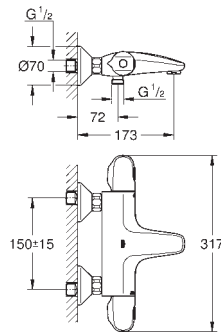

GROHE GROHTHERM 1000

Ref. No. Colour EAN

34 821 003 Chrome 4005176698590

Grohtherm 1000
Thermostatic bath/shower mixer 1/2"
wall mounted
GROHE CoolTouch safety housing
GROHE Long-Life Shine durable sparkling sheen
GROHE MetalGrip ergonomically shaped metal handles
GROHE SafeStop safety button at 38°C
(calibration required)
GROHE SafeStop Plus integrated temperature limiter at max 50°C
GROHE Turbostat C3 compact cartridge with wax thermoelement
integrated mixed water shut off
GROHE AquaDimmer Eco with multiple function:
- integrated **GROHE EcoButton** (economy button with economy stop for shower)
- flow control
- diverter: bath/shower shower bottom outlet 1/2"
mousseur
built-in non return valves
dirt strainers
protected against backflow
S-unions
metal escutcheon
GROHE Water Saving - Less water, perfect flow
professional edition

34 823 003 Chrome 4005176698613