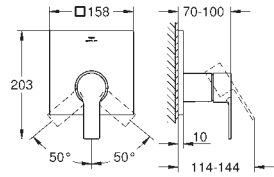

19 317 001	Chrome	4005176513756
19 317 GN1	brushed cool sunrise	4005176513572
19 317 DL1	brushed warm sunset	4005176513633
19 317 A01	hard graphite	4005176513732

Allure
Single-lever shower mixer trim
set for final installation for
GROHE Rapido SmartBox 35 600/35 604
GROHE SilkMove 46 mm ceramic cartridge
GROHE Long-Life Shine durable sparkling sheen
wall escutcheon with GROHE FastFixation
(covered escutcheon- and shaft sealing, covered fixing)
metal escutcheon, retroactively 6° adjustable
metal lever
flow performance:
outlet B or C = 30 l/min
without roughing-in-set

35 604 000 4005176698774
GROHE Rapido SmartBox universal rough-in box for concealed installation