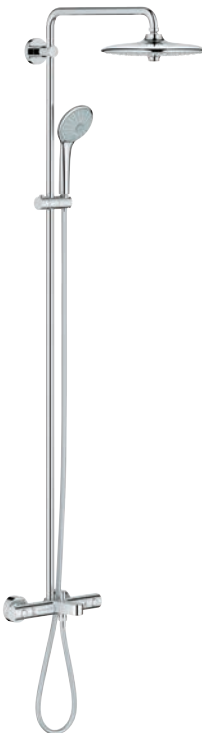

Euphoria System 260
Shower system with bath thermostat for wall mounting
Consisting of:
horizontal swivable 450 mm projection shower arm
exposed thermostatic shower
with Aquadimmer function
allows change between:
head shower Euphoria 260 (26 457)
3 spray patterns:
Rain, SmartRain, Jet
with ball joint
rotation angle $\pm 15^\circ$
bath inlet
separate diverter for hand shower
hand shower Euphoria 110 Massage
(27 239 000)
3 spray patterns:
Rain, SmartRain, Massage
adjustable height via gliding element
Silverflex shower hose 1750 mm (28 388 000)
GROHE Water Saving 9.5 l/min flow limiter
GROHE TurboStat compact cartridge
with wax thermoelement
GROHE SafeStop safety button at 38°C
(calibration required)
GROHE SafeStop Plus optional temperature limiter at 43°C included
GROHE DreamSpray perfect spray pattern
GROHE Long-Life Shine durable sparkling sheen
GROHE SprayDimmer (Stepless
flow rate reduction)
SpeedClean anti-limescale system
Inner WaterGuide for a longer life
TwistStop preventing the hose from twisting
suitable for instantaneous heaters from 18 kW/h
minimum flow rate 7 l/min.