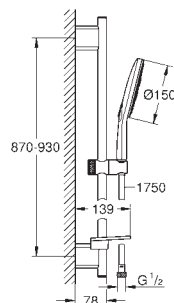

26 594 000 Chrome 4005176486470

**Rainshower SmartActive 150
Shower rail set 3 sprays**

Consisting of:
hand shower Rainshower SmartActive 150 (26 590)
shower rail 900 mm
with wall holders made of metal
Silverflex shower hose 1750 mm (28 388 000)

GROHE EasyReach tray
GROHE Water Saving 9.5 l/min flow limiter
GROHE DreamSpray perfect spray pattern
GROHE FastFixation Plus adjustable distance between brackets, to adapt to existing holes
GROHE TileFix adjustable depth on upper and lower bracket
SpeedClean anti-limescale system
Inner WaterGuide for a longer life
TwistStop preventing the hose from twisting
suitable for instantaneous heater

26 593 000 Chrome 4005176486456
ditto, with non-restricted flow