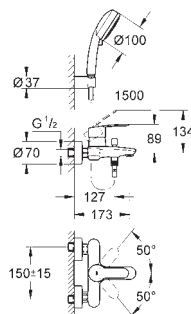

Eurostyle Cosmopolitan
Single-lever bath/shower mixer 1/2"
wall mounted
metal lever
GROHE SilkMove 46 mm ceramic cartridge
GROHE Long-Life Shine durable sparkling sheen
adjustable flow rate limiter
automatic diverter: bath/shower
mousseur
integrated non-return valve
in the shower outlet 1/2"
S-unions
protected against backflow
optional temperature limiter (46 308 000)
with shower set
hand shower Tempesta Cosmopolitan 100, 2 sprays (27 571)
wall shower holder (27 056)
Relaxaflex hose 1500 mm 1/2" x 1/2" (28 151)