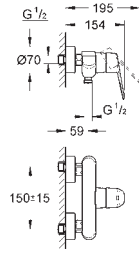

GROHE EURODISC COSMOPOLITAN

Ref. No. Colour EAN

33 569 002 Chrome 4005176887734

Eurodisc Cosmopolitan
Single-lever shower mixer 1/2"
wall mounted, metal lever
GROHE SilkMove 46 mm ceramic cartridge
GROHE Long-Life Shine durable sparkling sheen
adjustable flow rate limiter
adjustable minimum flow rate 2.5 l/min
shower bottom outlet 1/2"
integrated non-return valve, S-unions
protected against backflow
optional temperature limiter (46 308 000)

34 719 000 Chrome 4005176457654