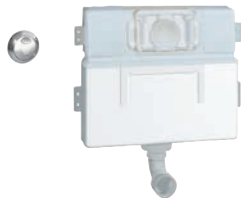

Eau2 WC Flushing cistern 0.82 m 6 l / 3 l, Dual Flush

water supply from left/right or back with angle stop valve 1/2" and flush pipe
fixing brackets
min. recommended pressure 0.2 bar

air button
front/top actuation
extended hose length for flexibility when positioning the actuation
sleek and minimal styling allows the button to be fitted in any 360° orientation
GROHE Water Saving - Less water, perfect flow