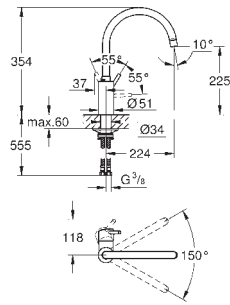

GROHE CONCETTO

Ref. No. Colour EAN

32 661 003 Chrome 4005176466823
32 661 DC3 supersteel 4005176466830

Concetto
Single-lever sink mixer 1/2"
high spout
monobloc installation
GROHE Long-Life Shine durable sparkling sheen
GROHE SilkMove 35 mm ceramic cartridge
Lead and Nickel Free Inner Water Ways
mousseur
adjustable flow rate limiter
swivel tubular spout
selectable swivel area : 0° / 150°
flexible connection hoses
metal fixation set