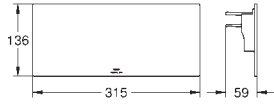

GROHE SPA

GROHE
ALLURE

SPA BATH
TAPS

Ref. No.	Colour	EAN
18 968 001	Chrome	4005176514586
18 968 GN1	brushed cool sunrise	4005176514401
18 968 DL1	brushed warm sunset	4005176514463
18 968 A01	hard graphite	4005176514562

Allure
Shower and bath tray
for installation with 32 846 001 and 32 826 001
easy to click on and remove
material: acrylic glass
width 315 mm
depth 136 mm