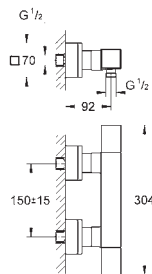

Grohtherm Cube
Thermostatic shower mixer 1/2"
wall mounted
GROHE Long-Life Shine durable sparkling sheen
GROHE SafeStop safety button at 38°C
(calibration required)
GROHE SafeStop Plus optional temperature limiter at 43°C included
GROHE TurboStat compact cartridge
with wax thermoelement
integrated mixed water shut off
volume handle with **GROHE EcoButton**
(economy button with individually
adjustable economy stop)
ceramic headpart 1/2", 180°
shower bottom outlet 1/2"
built-in non return valves
dirt strainers
protected against backflow
covered S-unions
GROHE Water Saving - Less water, perfect flow

34 509 000	Chrome	4005176941801