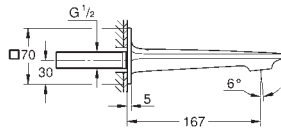

13 264 001	Chrome	4005176515149
	Allure Bath spout 3/4" wall mounted GROHE Long-Life Shine durable sparkling sheen projection 167 mm caché mousseur