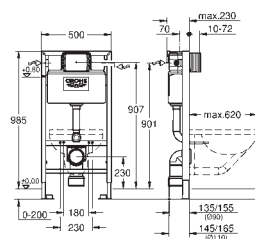

Rapid SL
2-in-1 set for WC, 1.00 m installation height
with flushing cistern 6 - 3 l
Consisting of:
Rapid SL element for WC (38 525 001)
front wall brackets (38 558 00M)