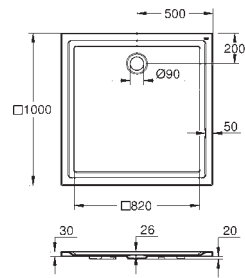

39 300 000 alpine white 4005176346026

Acrylic shower tray 1000 x 1000

dimensions: 1000 x 1000 mm
depth: 30 mm
material: acrylic
diameter of waste outlet: 90 mm
recommended GROHE waste sets: 49 533 000 (vertical) and 49 534 000 (horizontal), sold separately
recommended installation material:
MEPA universal shower tray base unit BW 5 (# 150130) and wall rails for shower trays (# 190032)
or
MEPA mounting frame SF (# 150183)
rim sealing (# 180040)
recommended Poresta installation set # 17014416
recommended Schedel installation set SD 90083