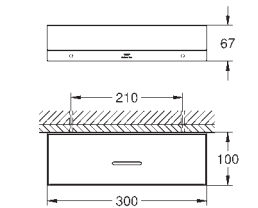

Ref. No.	Colour	EAN
40 966 001	Chrome	4005176531224
40 966 GN1	brushed cool sunrise	4005176531262
40 966 DL1	brushed warm sunset	4005176531286
40 966 A01	hard graphite	4005176531293

Allure
Shower basket
wall mounted
material: metal/plastic
with draining function
concealed fastening
width 300 mm
depth 100 mm
height 66 mm
GROHE Long-Life Shine durable sparkling sheen