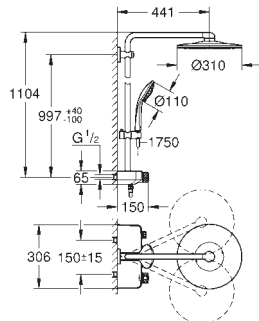

22 120 KF0	phantom black	4005176782527

Euphoria SmartControl System 310 Duo

Shower system with thermostat for wall mounting

Consisting of:

horizontal 450 mm shower arm
upper bracket adjustable for minimal adaption to existing drilling holes
exposed SmartControl thermostat

allows change between:

head shower Rainshower SmartActive 310

2 spray patterns:

GROHE PureRain, ActiveRain

hand shower Euphoria 110 Massage, spray plate phantom black

3 spray patterns:

Rain, SmartRain, Massage

adjustable height via gliding element

Silverflex shower hose 1750 mm (28 388 000)

GROHE DreamSpray perfect spray pattern

GROHE Long-Life Shine finish

GROHE CoolTouch prevents scalding on hot surfaces

GROHE TurboStat compact cartridge

with wax thermoelement

GROHE ProGrip with knurl structure

GROHE Water Saving - Less water, perfect flow

- GROHE SafeStop at 38°C

GROHE SafeStop Plus optional temperature limiter at 43°C included

GROHE SmartControl push for ON-OFF, turn for volume adjustment from

GROHE Water Saving to full flow

integrated **GROHE EasyReach** shower tray

SpeedClean anti-limescale system

Inner WaterGuide for a longer life

TwistStop preventing the hose from twisting

suitable for instantaneous heaters from 18 kW/h

minimum flow rate 7 l/min.