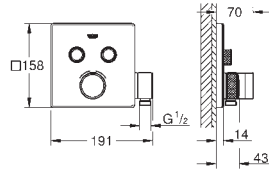

Ref. No. Colour EAN

29 125 000 Chrome 4005176413315

Grotherm SmartControl
Thermostat for concealed installation with 2 valves and integrated shower holder
set for final installation for
GROHE Rapido SmartBox 35 600/35 604
metal wall escutcheon with **GROHE FastFixation** (covered escutcheon and shaft sealing, covered fixing), retroactively 6° adjustable
GROHE Long-Life Shine durable sparkling sheen
GROHE SmartControl push for ON-OFF, turn for volume adjustment from GROHE Water Saving to full flow
exchangeable symbols
GROHE TurboStat compact cartridge with wax thermoelement
GROHE ProGrip with knurl structure
GROHE SafeStop safety button at 38°C (calibration required)
GROHE SafeStop Plus optional temperature limiter at 43°C or 46°C included
built-in non return valve and dirt strainers
multiple outlets can be run simultaneously
integrated shower union with shower outlet 1/2"
without roughing-in-set
flow performance:
outlet B = 24 l/min
hand shower = 12 l/min
outlet B + hand shower = 27 l/min

35 604 000 4005176698774
GROHE Rapido SmartBox universal rough-in box for concealed installation

29 126 000 Chrome 4005176413322
29 126 DC0 supersteel 4005176526343
29 126 GN0 brushed cool sunrise 4005176558368
29 126 DL0 brushed warm sunset 4005176558337
29 126 A00 hard graphite 4005176558290
29 126 AL0 brushed hard graphite 4005176558306

Grotherm SmartControl
Thermostat for concealed installation with 3 valves
set for final installation for
GROHE Rapido SmartBox 35 600/35 604
metal wall escutcheon with **GROHE FastFixation** (covered escutcheon and shaft sealing, covered fixing), retroactively 6° adjustable
GROHE Long-Life Shine durable sparkling sheen
GROHE SmartControl push for ON-OFF, turn for volume adjustment from GROHE Water Saving to full flow
exchangeable symbols
GROHE TurboStat compact cartridge with wax thermoelement
GROHE ProGrip with knurl structure
GROHE SafeStop safety button at 38°C (calibration required)
GROHE SafeStop Plus optional temperature limiter at 43°C or 46°C included
built-in non return valve and dirt strainers
multiple outlets can be run simultaneously
without roughing-in-set
flow performance:
outlet A = 23 l/min
outlet B = 27 l/min
outlet C = 23 l/min
outlet A + B = 33 l/min
outlet A + B + C = 36 l/min