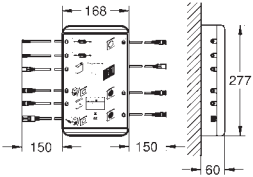

Ref. No.	Colour	EAN
36 475 000	Chrome	4005176758751

GROHE F-digital Deluxe

Bluetooth unit BT-01A for Apple and Android devices

with integrated electronic for wireless data communication
wall mounted

86 x 73 x 42 mm

Features:

- reset switch
- status indicator (LED)
- stand alone/maximum configuration
- one-to-one connection
- with safety cut-off mechanism (1 user)
- safety shutdown in case of connection loss
- connection cable set for data communication and power supply (5 m each)
- CE approved

Bluetooth transmitter power supply: 12 V

Bluetooth transmitter frequency: 2.4 GHz

Bluetooth range (max. 10 m) varies depending on materials used and walls between transmitter and receiver

requires Base Unit Box 2.0 (36 476 000) or Base Unit Box 4.0 (26 864 000) – to be ordered separately

Bluetooth-enabled device (Bluetooth V2.1 or higher) necessary

System requirements

Android

operating system: as of release 2.3.3

pixel density: 160 dpi minimum

display resolution: 320 x 470 pixels per inch

System requirements

Apple

iPod touch 4/5, iPhone 4/5, iPad/ iPad mini**

Apple operating system: as of release iOS 6.0 and above

Mobile devices and GROHE SPA F-digital deluxe App*** are not included in delivery and have to be ordered separately via an authorised Apple store/store/ iTunes or Google Play store.

36 476 000	Chrome	4005176758768

GROHE F-digital Deluxe

Base unit box 2.0 Bluetooth (BCU V2.0)

for connecting light, sound and steam modules

Consisting of: