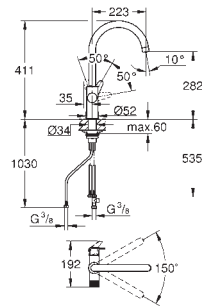

GROHE BLUE PURE

Ref. No.	Colour	EAN
30 580 000	Chrome	4005176744891

**GROHE Blue Pure BauCurve
Filter tap**
Consisting of:
GROHE Blue single-lever sink mixer with filter function
monobloc installation
C-spout
separate handle for filtered water
28 mm ceramic cartridge
with **GROHE SilkMove**
swivel tubular spout
swivel area 150°
separate inner water ways for filtered
and non-filtered water
flexible connection hoses

30 581 000	Chrome	4005176744907