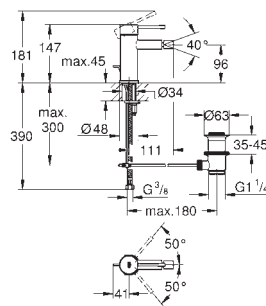

Essence
Bidet mixer 1/2"
S-Size
monobloc installation
metal lever
28 mm ceramic cartridge
with **GROHE SilkMove**
with temperature limiter
GROHE Long-Life Shine durable sparkling sheen
GROHE FastFixation Plus installation system
ball-joint mousseur
pop-up waste set 1 1/4"
flexible connection hoses
professional edition
replaces Essence bidet mixer 32 935 xx1