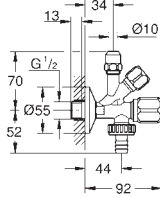

GROHE WAS VALVES

Ref. No.	Colour	EAN
22 035 000	Chrome	4005176305511

Original WAS combination service valve 1/2"
pre-roughened connection thread for easy sealing
wall connection 1/2"
outlet thread 3/8"
with length compensation
with compression nut Ø 10 mm
outlet 3/4"
with hose connection
grease chamber headpart
non-return valve type EB
long connecting shaft
ergonomic handle
marking: neutral
metal push-on escutcheon Ø 55 mm
for combination with pipe ventilating valve type HB 41 239 000

22 033 000	Chrome	4005176305498