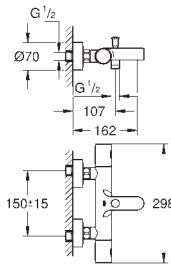

Grotherm 800 Cosmopolitan
Thermostatic bath/shower mixer 1/2"
wall mounted
GROHE Long-Life Shine durable sparkling sheen
GROHE MetalGrip ergonomically shaped metal handles
GROHE SafeStop safety button at 38°C
(calibration required)
GROHE SafeStop Plus optional temperature limiter at 43°C included
GROHE TurboStat compact cartridge
with wax thermoelement
integrated mixed water shut off
automatic diverter: bath/shower
volume handle with **GROHE EcoButton**
(economy button with individually
adjustable economy stop)
ceramic headpart 1/2", 180°
shower bottom outlet 1/2"
mousseur
built-in non return valves
dirt strainers
protected against backflow
S-unions
metal escutcheon
GROHE Water Saving - Less water, perfect flow

32 212 001 Chrome 4005176889035