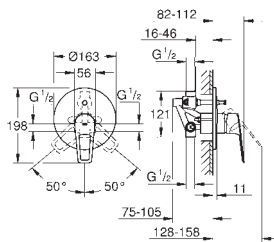

BauLoop
Single-lever bath/shower mixer 1/2"
concealed installation
Consisting of:
set for final installation
metal lever
concealed body
GROHE Long-Life 46 mm ceramic cartridge
GROHE Long-Life Shine durable sparkling sheen
adjustable flow rate limiter
automatic diverter: bath/shower
escutcheon- and shaft-sealing
optional temperature limiter (46 375 000)
professional edition