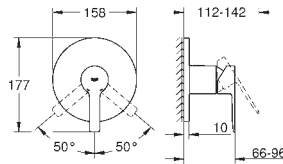

Ref. No.	Colour	EAN
33 850 001	Chrome	4005176409196

Lineare
Single-lever bath/shower mixer 1/2"
 wall mounted
 metal lever
GROHE SilkMove 35 mm ceramic cartridge
 with temperature limiter
GROHE Long-Life Shine durable sparkling sheen
 automatic diverter: bath/shower
 mousseur
 shower outlet 1/2"
 integrated non-return valve
 covered S-unions
 protected against backflow
 with shower set
 Consisting of:
 hand shower Sena Stick (26 465)
 wall shower holder Tempesta 100
 Cosmopolitan (27 594 000)
 Silverflex shower hose 1.500 mm (28 364)