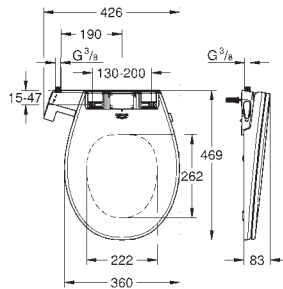

Bau Ceramic
Manual bidet seat
WC seat with lid
2 dedicated spray arms (1 for anal area, 1 for lady spray)
pre- and post-rinsing of spray nozzle with fresh water
manually operated side handle requires no electricity
Duroplast WC seat and lid with soft close function
flexible water connection 3/8"
includes:
mounting plate
filter
pressure 0.1 - 1 MPa (1 - 10 bar)
complies with EN 1717

39 651 SH0 alpine white 4005176575327