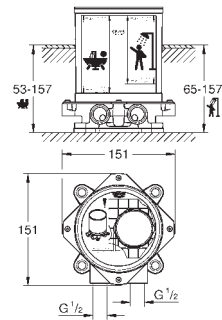

Rough-in set 1/2"
for floor-mounted bath mixers/spouts and shower mixers
without finishing trim set
installation plate with 360° horizontal and 3° vertical adjustment
installation depth 53-157 mm for bath mixers/spouts, depth compensation 104 mm
installation depth 65-157 mm for shower mixers, depth compensation 92 mm
two 1/2" female connections (hot/cold supplies)
flushing plug
Can take a single mixed supply
fixing material

13 484 000	Chrome	4005176757716
13 484 1G0	chrome/gold	4005176757747
13 484 DA0	warm sunset	4005176757730