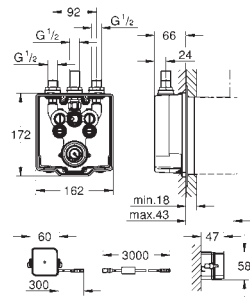

GROHE EUROSMART COSMOPOLITAN E

Ref. No. Colour EAN

36 459 000 **4005176576188**

**Eurosmart Cosmopolitan E
Concealed control unit**

for shower
with integrated thermostatic mixer
suitable for infra-red set 36 456 000
2 stop valves
non-return valves with filters
connection housing for power supply
with transformer 100-240 V AC, 50-60 Hz, 6.75 V DC
allows for waterproofing of wall construction surrounding the concealed body
with sealing sleeve