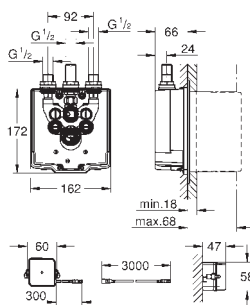

36 416 001 **4005176595394**

**Eurosmart Cosmopolitan E
Concealed control unit**

for shower
with integrated pre-adjustable
thermostatic mixer
suitable for infra-red set 36 415 000 and 36 463 000
2 stop valves
non-return valves with filters
connection housing for power supply
with transformer 100-240 V AC, 50-60 Hz, 6.75 V DC
allows for waterproofing of wall construction surrounding the concealed body
with sealing sleeve