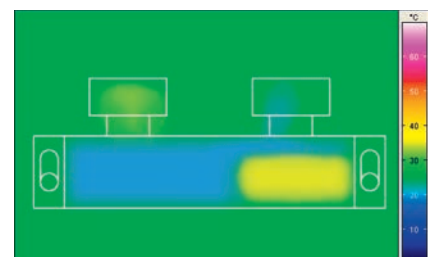

Thermal image
with GROHE CoolTouch