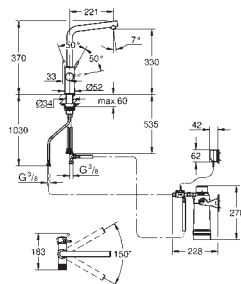

**GROHE Blue Pure Minta
Starter kit with S-Size filter**

Consisting of:
GROHE Blue single-lever sink mixer with filter function
monobloc installation
L-spout
separate handle for filtered water
28 mm ceramic cartridge
with **GROHE SilkMove**
swivel tubular spout
swivel area 150°
separate inner water ways for filtered
and non-filtered water
flexible connection hoses
GROHE Blue filter head
GROHE Blue S-Size filter for water hardness reduction and premium taste
Capacity 600 L at 20° dKH
flow meter for filter lifetime measurement including 2 x AA batteries

30 590 000 Chrome 4005176745003

30 590 DC0 supersteel 4005176745010