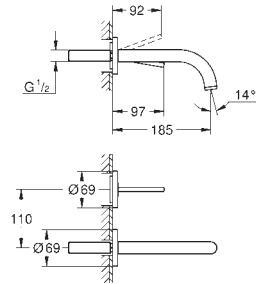

Ref. No.	Colour	EAN
29 410 000	Chrome	4005176762680
29 410 DC0	supersteel	4005176763427
29 410 GL0	cool sunrise	4005176763434
29 410 DA0	warm sunset	4005176763410
29 410 AL0	brushed hard graphite	4005176763403

Atrio
Two-hole basin mixer joystick
wall mounted
without concealed body
set for final installation for 23 429 000
GROHE FeatherControl Joystick cartridge
GROHE Long-Life Shine durable sparkling sheen
GROHE EcoJoy 5.7 l/min laminar mousseur
centre distance 110 mm
projection 185 mm

29 406 000	Chrome	4005176762727
29 406 DC0	supersteel	4005176762758
29 406 GL0	cool sunrise	4005176762765
29 406 DA0	warm sunset	4005176762741
29 406 AL0	brushed hard graphite	4005176762734

ditto, projection 221 mm