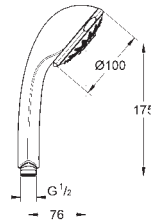

Relexa 100 Five
Hand shower 5 sprays
Wide spray / Needle Jet / Rain / Massage /
Champagne spray
GROHE DreamSpray perfect spray pattern
GROHE Long-Life Shine durable sparkling sheen
SpeedClean anti-limescale system
Inner WaterGuide for a longer life
minimum flow rate 7.5 l/min.

28 964 001 Chrome 4005176877254