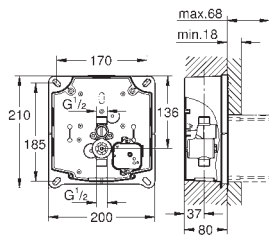

GROHE Rapido U

roughing-in set for urinal

**for manual actuation or Tectron
infra-red electronic 6 V or 230 V**

water group with stop valve

flow pressure min 0.5 bar

operating pressure max 10 bar

flush aid

functional unit checked ex factory

water supply connections 1/2" outer thread

connecting box for mains supply

installation box with gasket

fixing points for dry cladding and masonry-in

inspection shaft incl. protection