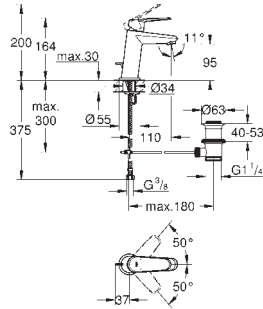

23 049 002 Chrome 4005176887536

Eurodisc Cosmopolitan

Basin mixer 1/2"

S-Size

monobloc installation
metal lever
28 mm ceramic cartridge
with **GROHE SilkMove**

GROHE Long-Life Shine durable sparkling sheen

GROHE FastFixation installation system
with centering support

mousseur
pop-up waste set 1 1/4"
flexible connection hoses