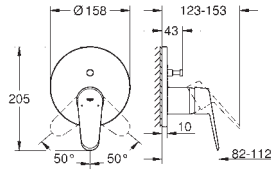

GROHE EURODISC JOY

Ref. No.	Colour	EAN
24 056 002	Chrome	4005176465437

Eurodisc Cosmopolitan
Single-lever mixer with 2-way diverter
set for final installation for
GROHE Rapido SmartBox 35 600/35 604
GROHE SilkMove 46 mm ceramic cartridge
GROHE Long-Life Shine durable sparkling sheen
wall escutcheon with **GROHE FastFixation**
(covered escutcheon- and shaft sealing, covered fixing)
metal escutcheon, retroactively 6° adjustable
metal lever
automatic 2-way diverter
flow performance:
outlet B = 27 l/min, outlet C = 27 l/min
without roughing-in-set

35 604 000 **4005176698774**
**GROHE Rapido SmartBox universal rough-in box for concealed
installation**