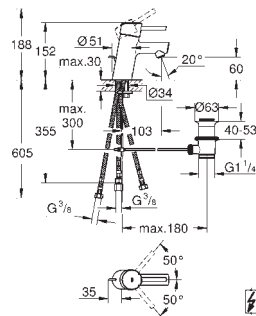

23 060 001 Chrome 4005176888021

Concetto Basin mixer 1/2" S-Size
monobloc installation
metal lever
GROHE SilkMove 35 mm ceramic cartridge
adjustable flow rate limiter
GROHE Long-Life Shine durable sparkling sheen
GROHE FastFixation installation system with centering support
flow straightener
pop-up waste set 1 1/4"
flexible connection hoses
for use with displacement water heater
optional temperature limiter (46 375 000)
noise classification 1 in accordance with DIN4109