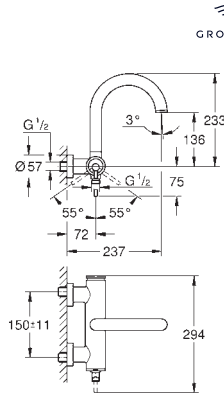

GROHE SPA

GROHE
ATRIO

SPA BATH
TAPS

Ref. No.	Colour	EAN
24 367 000	Chrome	4005176762246
24 367 DC0	supersteel	4005176761089
24 367 GL0	cool sunrise	4005176761096
24 367 DA0	warm sunset	4005176761072
24 367 AL0	brushed hard graphite	4005176761065

Aerio
Single-lever bath/shower mixer 1/2"
wall mounted
GROHE SilkMove 35 mm ceramic cartridge
GROHE Long-Life Shine durable sparkling sheen
adjustable flow rate limiter
automatic diverter: bath/shower
cast spout
mousseur
shower bottom outlet 1/2" with
integrated non return-valve
covered S-unions
protected against backflow