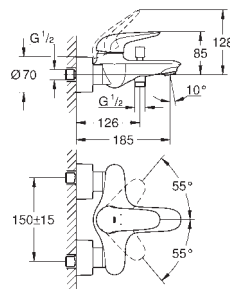

23 726 003 Chrome 4005176365256
23 726 LS3 moon white 4005176365263

Eurostyle
Single-lever bath/shower mixer 1/2"
wall mounted
solid metal lever
GROHE SilkMove 35 mm ceramic cartridge
with temperature limiter
GROHE Long-Life Shine durable sparkling sheen
adjustable flow rate limiter
automatic diverter: bath/shower
mousseur
shower outlet 1/2" with integrated non-return valve
covered S-unions
protected against backflow