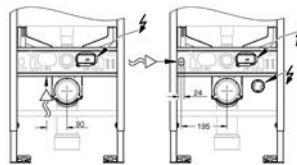

Rapid SLX

3-in-1 set for WC, 1.13 m installation height

flushing cistern GDX, 6 l
Consisting of:
Rapid SLX element for WC (39 596 000) with integrated power socket
Skate Cosmopolitan S flush plate, chrome (37 535 000)
front wall brackets (38 558 00M)
including flow manager