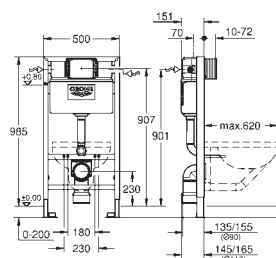

Rapid SL

Element for WC, 1.00 m installation height
with flushing cistern 6 - 3 l

for on-the-wall installations or studded walls

powder coated steel frame, self-supporting

TUV approved

2 WC fixing bolts

fixing device for ceramic

WC ceramics with small bearing area (< 205 mm) require

additional accessory 38 779 000

distance of fixing bolts 180/230 mm

outlet bend Ø 90 mm

depth adjustable

reducer Ø 90/110 mm

inlet and outlet connecting set

flushing cistern 6 - 9 l containing the following features:

water supply from left/right or back

Insulated against condensation

1/2" water supply connection including integrated

angle valve and push fit flexible hose union

for on-the-wall installation please order wall brackets 38 558 00M (sold separately)

for mounting of small flush plates please order revision shaft 40 950 000 (sold separately)