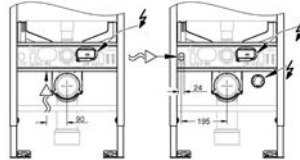

GROHE RAPID SLX

Ref. No.

Colour

EAN

39 598 000

4005176527517

Rapid SLX

3-in-1 set for WC, 1.13 m installation height

flushing cistern GDx, 6 l

Consisting of:

Rapid SLX element for WC (39 596 000) with integrated power socket

front wall brackets (38 558 00M)

WC set for noise protection (37 131 000)

including flow manager