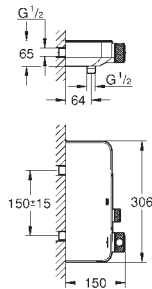

GROHE GROHTHERM SMARTCONTROL

	Ref. No.	Colour	EAN
	34 719 000	Chrome	4005176457654
	Grohtherm SmartControl Thermostatic shower mixer 1/2" wall mounted GROHE CoolTouch prevents scalding on hot surfaces GROHE Long-Life Shine durable sparkling sheen GROHE SafeStop safety button at 38°C (calibration required) GROHE SafeStop Plus optional temperature limiter at 43°C included GROHE TurboStat compact cartridge with wax thermoelement GROHE ProGrip with knurl structure GROHE SmartControl push for ON-OFF, turn for volume adjustment from GROHE Water Saving to full flow integrated GROHE EasyReach shower tray shower bottom outlet 1/2" built-in non return valve and dirt strainers protected against backflow