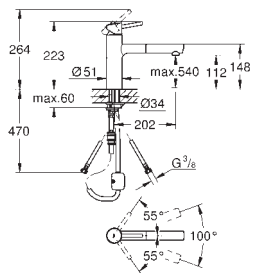

31 129 001 Chrome 4005176886744
31 129 DC1 supersteel 4005176891021

Concetto
Single-lever sink mixer 1/2"
medium spout
monobloc installation
GROHE Long-Life Shine finish
GROHE SilkMove 35 mm ceramic cartridge
pull out mousseur spout
adjustable flow rate limiter
swivel cast spout
swivel area 100°
protected against backflow
flexible connection hoses
rapid installation system