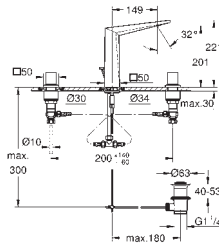

Ref. No.	Colour	EAN
	20 627 000	Chrome	4005176760167
	20 627 DC0	supersteel	4005176760198
	20 627 AL0	brushed hard graphite	4005176760181
Allure Brilliant Three-hole basin mixer 1/2" M-Size ceramic headparts 1/2", 90° GROHE Long-Life Shine durable sparkling sheen GROHE Water Saving 5.0 l/min. flow limiter spout with integrated mousseur pop-up waste set 1 1/4" pressure-proof, flexible connection hoses between spout and side valves			
	20 667 000	Chrome	4005176795510
	20 667 DC0	supersteel	4005176795527
	20 667 AL0	brushed hard graphite	4005176795534
Allure Brilliant Private Collection three-hole basin mixer with knurled trapeze handles			
	20 668 000	Chrome	4005176795008
	20 668 DC0	supersteel	4005176795015
	20 668 AL0	brushed hard graphite	4005176795022
Allure Brilliant Private Collection three-hole basin mixer with white Caesarstone trapeze handles			
	20 669 000	Chrome	4005176795039
	20 669 DC0	supersteel	4005176795046
	20 669 AL0	brushed hard graphite	4005176795053
Allure Brilliant Private Collection three-hole basin mixer with black Caesarstone trapeze handles			
	20 670 000	Chrome	4005176791680
	20 670 DC0	supersteel	4005176791697
	20 670 AL0	brushed hard graphite	4005176791703
Allure Brilliant Private Collection three-hole basin mixer with knurled knob handles			
	20 671 000	Chrome	4005176791710
	20 671 DC0	supersteel	4005176791727
	20 671 AL0	brushed hard graphite	4005176791734
Allure Brilliant Private Collection three-hole basin mixer with white Caesarstone knob handles			
	20 672 000	Chrome	4005176791741
	20 672 DC0	supersteel	4005176791758
	20 672 AL0	brushed hard graphite	4005176791963
Allure Brilliant Private Collection three-hole basin mixer with black Caesarstone knob handles