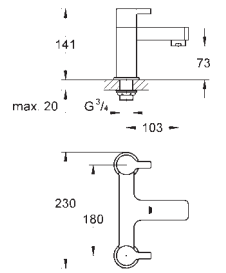

25 104 000 Chrome 4005176881794

Lineare
Two-handed Bath filler 1/2"
deck mounted
metal handles
GROHE Long-Life headpart 3/4"
recommended pressure 0.2-5.0 bar
GROHE Long-Life Shine durable sparkling sheen