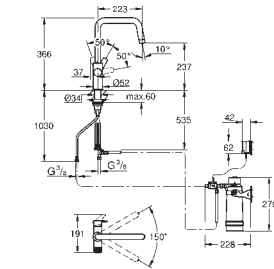

GROHE BLUE PURE

Ref. No.	Colour	EAN
30 584 000	Chrome	4005176744945

GROHE Blue Pure Eurosmart Starter kit with S-Size filter
Consisting of:
GROHE Blue single-lever sink mixer with filter function
monobloc installation
U spout
separate handle for filtered water
28 mm ceramic cartridge
with **GROHE SilkMove**
swivel tubular spout
swivel area 150°
separate inner water ways for filtered
and non-filtered water
flexible connection hoses
GROHE Blue filter head
GROHE Blue S-Size filter for water hardness reduction and premium taste
Capacity 600 L at 20° dKH
flow meter for filter lifetime measurement including 2 x AA batteries

30 586 000	Chrome	4005176744969