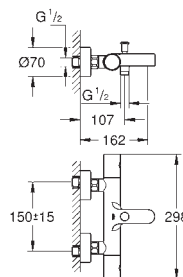

Grohtherm 800 Cosmopolitan
Thermostatic bath/shower mixer 1/2"
wall mounted
GROHE Long-Life Shine durable sparkling sheen
GROHE MetalGrip ergonomically shaped metal handles
GROHE SafeStop safety button at 38°C
(calibration required)
GROHE SafeStop Plus integrated temperature
limiter at max 50°C
GROHE Turbostat C3 compact cartridge
with wax thermoelement
integrated mixed water shut off
automatic diverter: bath/shower
volume handle with **GROHE EcoButton**
(economy button with individually
adjustable economy stop)
ceramic headpart 1/2", 180°
shower bottom outlet 1/2"
mousseur
built-in non return valves
dirt strainers
protected against backflow
S-unions
metal escutcheon
GROHE Water Saving - Less water, perfect flow