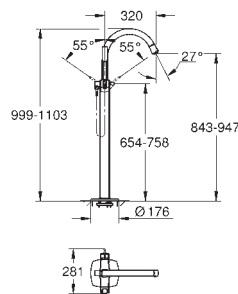

Grandera
Single-lever bath mixer 1/2", floor mounted
set for final installation for 45 984 001
without roughing-in set
GROHE SilkMove 46 mm ceramic cartridge
GROHE Long-Life Shine durable sparkling sheen
automatic diverter: bath/shower
spout with mousseur
projection 320 mm
integrated non-return valves in the shower outlet 1/2"
with shower holder
Grandera hand shower 7.6 l/min
Silverflex shower hose 1250 mm
protected against backflow

45 984 001		4005176992056