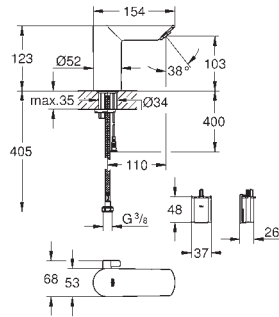

GROHE BAU COSMOPOLITAN E

Ref. No.	Colour	EAN
36 451 000	Chrome	4005176473678

Bau Cosmopolitan E
Infra-red electronic basin mixer 1/2"
with mixing device and temperature limiter
with infrared sensor for bi-directional communication for monitoring, configuration and servicing
6V lithium battery, type CR-P2
battery lifetime approx. 7 years (150 actuations a day)
GROHE Long-Life Shine durable sparkling sheen
GROHE Water Saving mousseur 5.7 l/min
Lead and Nickel Free Inner Water Ways
body made of composite polymer
flexible connection hoses
non-return valve
dirt strainers
with integrated solenoid valve
external battery
rapid installation system
multistage battery status display
7 pre-set programs
auto flush
thermal disinfection
cleaning mode
additional functions and precise settings
by remote control 36 407
CE approved
noise classification 1 in accordance
with DIN4109
type of protection faucet IP 59

36 452 000	Chrome	4005176473685