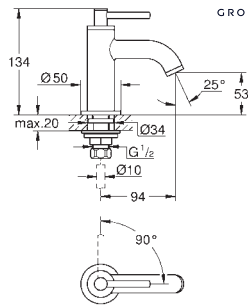

20 658 000	Chrome	4005176763007
20 658 DC0	supersteel	4005176763038
20 658 GL0	cool sunrise	4005176763045
20 658 DA0	warm sunset	4005176763021
20 658 AL0	brushed hard graphite	4005176763014

Atrio
Pillar tap 1/2" XS-Size
headpart 1/2" - 90°
GROHE Long-Life Shine durable sparkling sheen
GROHE EcoJoy 5.7 l/min laminar mousseur rapid installation system mousseur fixed spout with lever handle