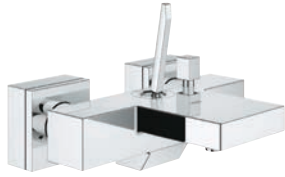

GROHE EUROCUBE JOY

Ref. No.	Colour	EAN
23 666 000	Chrome	4005176342226

Eurocube Joy
Single-lever bath/shower mixer 1/2"
wall mounted
metal lever
GROHE FeatherControl Joystick cartridge
GROHE XL Waterfall
integrated non-return valve
in the shower outlet 1/2"
S-unions
protected against backflow