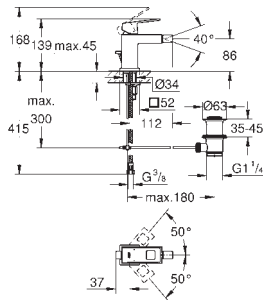

Eurocube
Bidet mixer 1/2"
S-Size
monobloc installation
metal lever
28 mm ceramic cartridge
with **GROHE SilkMove**
temperature limiter
GROHE Long-Life Shine durable sparkling sheen
GROHE FastFixation Plus installation system
ball-joint mousseur
pop-up waste set 1 1/4"
flexible connection hoses

23 145 000 Chrome 4005176901270
23 145 DC0 supersteel 4005176525049
23 145 AL0 brushed hard graphite 4005176585524