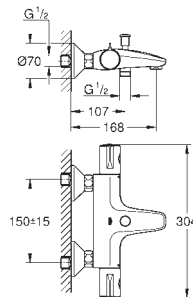

Grohtherm 800
Thermostatic bath/shower mixer 1/2"
wall mounted
GROHE Long-Life Shine durable sparkling sheen
GROHE SafeStop safety button at 38°C
(calibration required)
GROHE SafeStop Plus optional temperature limiter at 43°C included
GROHE TurboStat compact cartridge
with wax thermoelement
integrated mixed water shut off
automatic diverter: bath/shower
volume handle with **GROHE EcoButton**
(economy button with individually
adjustable economy stop)
ceramic headpart 1/2", 180°
shower bottom outlet 1/2"
mousseur
built-in non return valves
dirt strainers
protected against backflow
S-unions
metal escutcheon
GROHE Water Saving - Less water, perfect flow