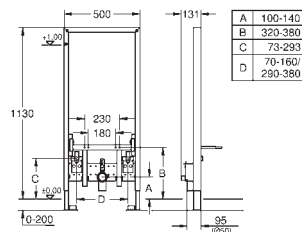

GROHE RAPID SL FOR WASH BASIN AND BIDET

Ref. No. Colour EAN

38 748 002 Chrome 4005176416323

Rapid SL

Element for wash basin with roughin-in set for infra-red electronic
suitable for trim sets Europlus E 36 042 SD0, Essence E 36 447 000
and Eurocube E 36 442 000

1.13 m finished installation height
for on-the-wall installations or studded walls

Includes

wash basin fixing bolts with
fixing device for ceramic
variable distance of fixing bolts
HT-outlet bend Ø 50 mm
seal Ø 32 mm
pre-mounted roughing-in set
with protecting block
fire-proof pipe for laying electronic cables
installation box with water group, stop valve and flush elbow
connection with noise protected fitting holder 1/2"
connecting box for mains supply 230 V
CE approved
for installation with pre-mixed or cold water
for on-the-wall installation please order wall brackets 38 558 00M (sold
separately)

38 546 000

4005176291289

Rapid SL

Element for wash basin, for wall mounted fittings

1.30 m installation height
for on-the-wall installations or studded walls
powder coated steel frame, self-supporting
for dry-cladding, completely pre-assembled
with fixed connections
quick adjustment, lockable
fixing material
TÜV approved

Includes

wash basin fixing bolts with
fixing device for ceramic
variable distance of fixing bolts
HT-outlet bend Ø 50 mm
seal Ø 32 mm
2 noise protected fitting connections 1/2"
for on-the-wall installation please order wall brackets 38 558 00M (sold
separately)

38 541 000

4005176291234

Rapid SL

Element for wash basin, single hole installation

1.0 m finished installation height
for on-the-wall installations or studded walls

Includes