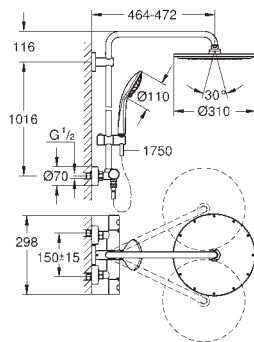

26 075 DC0 ★ supersteel 4005176371219
26 075 DA0 ★ warm sunset 4005176425356
26 075 DL0 ★ brushed warm sunset 4005176425363
26 075 GL0 ★ cool sunrise 4005176425332
26 075 GN0 ★ brushed cool sunrise 4005176425349
26 075 A00 hard graphite 4005176425387
26 075 AL0 ★ brushed hard graphite 4005176425370

Euphoria System 310
Shower system with thermostatic mixer for wall mounting
Consisting of:
horizontal swivable 450 mm projection shower arm
exposed thermostatic shower
with Aquadimmer function
allows change between:
metal head shower Rainshower Cosmopolitan 310 (27 477 000)
Rain spray pattern
with ball joint
rotation angle $\pm 15^\circ$
hand shower Euphoria 110 Massage
(27 221 000)
adjustable height via gliding element
Silverflex shower hose 1750 mm (28 388 000)
GROHE TurboStat compact cartridge
with wax thermostatic element
GROHE SafeStop safety button at 38°C
(calibration required)
GROHE SafeStop Plus optional temperature limiter at 43°C included
GROHE DreamSpray perfect spray pattern
GROHE Long-Life Shine finish
Inner WaterGuide for a longer life
SpeedClean anti-limescale system
TwistStop preventing the hose from twisting
GROHE MetalGrip ergonomically shaped metal handles
suitable for instantaneous heaters from 18 kW/h
minimum flow rate 7 l/min.
optional upgrade: **GROHE EasyReach** tray (26 362)