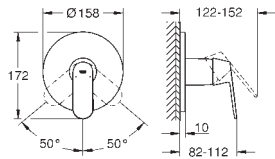

GROHE EUROSMART COSMOPOLITAN

Ref. No. Colour EAN

24 044 000 Chrome 4005176465185

Eurosmart Cosmopolitan
Single-lever shower mixer trim

set for final installation for

GROHE Rapido SmartBox 35 600/35 604

GROHE SilkMove 46 mm ceramic cartridge

GROHE Long-Life Shine durable sparkling sheen

wall escutcheon with **GROHE FastFixation**

(covered escutcheon- and shaft sealing, covered fixing)

metal escutcheon, retroactively 6° adjustable

metal lever

flow performance:

outlet B or C = 30 l/min

without roughing-in-set

35 604 000 4005176698774

GROHE Rapido SmartBox universal rough-in box for concealed installation

24 045 000 Chrome 4005176465291