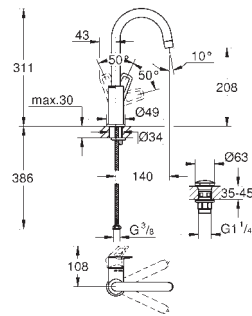

Ref. No. Colour EAN

23 891 001 Chrome 4005176554322

BauLoop
Single-lever basin mixer 1/2"
L-Size
monobloc installation
metal lever
GROHE Long-Life 28 mm ceramic cartridge
with temperature limiter
GROHE Long-Life Shine durable sparkling sheen
GROHE Water Saving mousseur 5.7 l/min
rapid installation system
swivel tubular spout
smooth body with plastic push open waste set 1 1/4"
flexible connection hoses
professional edition