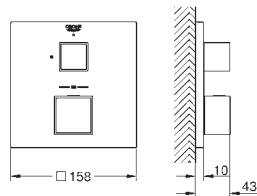

Grohtherm Cube
Thermostatic mixer for 1 outlet with shut off valve
set for final installation for
GROHE Rapido SmartBox 35 600/35 604
GROHE TurboStat compact cartridge
with wax thermoelement
GROHE Long-Life Shine durable sparkling sheen wall escutcheon with **GROHE FastFixation** (covered escutcheon- and shaft sealing, covered fixing)
metal escutcheon, retroactively 6° adjustable
GROHE SafeStop safety button at 38°C
(calibration required)
GROHE SafeStop Plus optional temperature limiter at 43°C or 46°C included
built-in non return valve
and dirt strainers
ceramic stop valve, 120°
flow performance:
outlet B = 27 l/min
outlet C = 30 l/min
without roughing-in-set

35 604 000		4005176698774

GROHE Rapido SmartBox universal rough-in box for concealed installation

24 154 000	Chrome	4005176481185
24 154 DC0	supersteel	4005176574238
24 154 AL0	brushed hard graphite	4005176585920