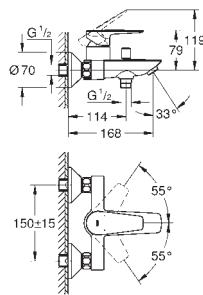

BauEdge
Single-lever bath/shower mixer 1/2"
wall mounted
metal lever
GROHE Long-Life 35 mm ceramic cartridge
with temperature limiter
GROHE Long-Life Shine durable sparkling sheen
adjustable flow rate limiter
automatic diverter: bath/shower
spout with mousseur
shower bottom outlet 1/2" with
integrated non return-valve
protected against backflow
S-unions
metal wall escutcheon
professional edition

25 246 001 Chrome 4005176674228