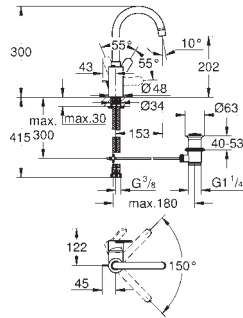

GROHE EUROSTYLE COSMOPOLITAN

Ref. No. Colour EAN

23 043 003 Chrome 4005176472732

Eurostyle Cosmopolitan Single-lever basin mixer 1/2"

L-Size

monobloc installation
metal lever
covered lever fixing
GROHE SilkMove 35 mm ceramic cartridge
adjustable flow rate limiter
GROHE Long-Life Shine durable sparkling sheen
Lead and Nickel Free Inner Water Ways
GROHE FastFixation installation system
mousseur
swivel tubular spout
with stop restriction
pop-up waste set 1 1/4"
flexible connection hoses
min. recommended pressure 1.0 bar

20 208 002 Chrome 4005176886980