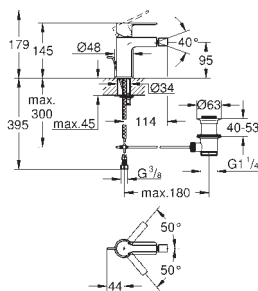

Lineare
Bidet mixer 1/2"
S-Size
monobloc installation
metal lever
28 mm ceramic cartridge
with **GROHE SilkMove**
with temperature limiter
GROHE Long-Life Shine durable sparkling sheen
GROHE FastFixation Plus installation system
ball-joint mousseur
pop-up waste set 1 1/4"
flexible connection hoses