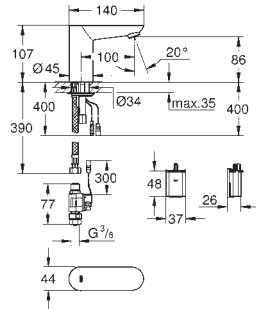

GROHE EUROECO COSMOPOLITAN E

Ref. No. Colour EAN

36 271 000 Chrome 4005176893193

Euroeco Cosmopolitan E
Infra-red electronic basin tap
with infrared sensor for bi-directional communication for monitoring, configuration and servicing for cold or premixed water
6V lithium battery, type CR-P2
battery lifetime approx. 7 years (150 actuations a day)
GROHE Water Saving mousseur 5.7 l/min
flexible connection hoses
dirt strainers
solenoid valve
external battery
rapid installation system
multistage battery status display
7 pre-set programs
auto flush
thermal disinfection
cleaning mode
additional functions and precise settings
by remote control 36 407
CE approved
noise classification 1 in accordance with DIN4109
type of protection faucet IP 59K

36 269 000 Chrome 4005176893179