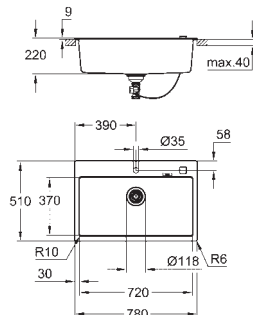

K700

Composite sink

model: K700 80-C 78/51 1.0

mounting type: top mount

material: quartz composite

GROHE Whisper

min. cabinet size: 800 mm

dimensions: 780 x 510 mm

1 bowl: 720 x 370 x 220 mm

outer radius: R6, inner bowl radius: R10

GROHE FastFixation installation system

cut-out: 764 x 494 mm

drainer: automatic waste fitting

accessories included: automatic waste fitting with rotary handle,

waste kit, basket strainer waste, mounting set

optional push to open excenter (40 986 SD0)

amount of fasteners included (top mount): 9

heat resistant up to 180° C