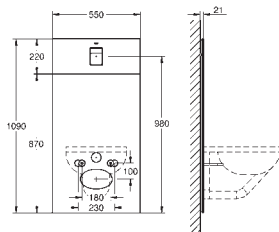

including accessory for mounting glass plate and WC ceramic

39 980 LS0

moon white

4005176754487

Glass Cover Skate Cosmopolitan

for Rapid SL 1.13 m

with flushing cistern GD 2

for connecting shower toilet Sensia Arena or common wall-hung WCs for tiled/plastered walls