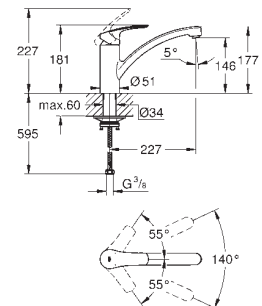

Eurosmart

Single-lever sink mixer 1/2"

low spout
monobloc installation

GROHE Long-Life Shine durable sparkling sheen

GROHE SilkMove 35 mm ceramic cartridge

integrated temperature limiter

adjustable flow rate limiter

swivel cast spout

swivel area 140°

Lead and Nickel Free Inner Water Ways

GROHE Water Saving 5,7 l/min mousseur with coin slot for tool free replacement

flexible connection hoses 3/8"

metal fixation set

professional edition

31 868 000

Chrome

4005176693113