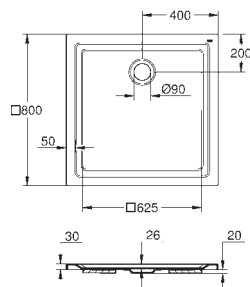

Acrylic shower tray 800 x 800

dimensions: 800 x 800 mm
depth: 30 mm
material: acrylic
diameter of waste outlet: 90 mm
recommended GROHE waste sets: 49 533 000 (vertical) and 49 534 000 (horizontal), sold separately
recommended installation material:
MEPA universal shower tray base unit BW 5 (# 150130) and wall rails for shower trays (# 190032)
or
MEPA mounting frame SF (# 150183)
rim sealing (# 180040)
recommended Poresta installation set # 17014411
recommended Schedel installation set SD 90080

39 306 000 alpine white 4005176346088