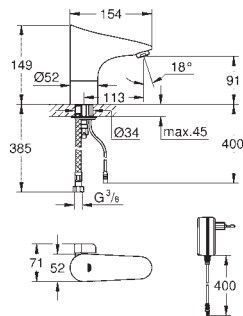

Europlus E
Infra-red electronic basin mixer 1/2" with mixing device and adjustable temperature limiter
with infrared sensor for bi-directional communication for monitoring, configuration and servicing
without power supply 36 338 000 (required)
GROHE Water Saving mousseur 5.7 l/min
flexible connection hoses
non-return valve
dirt strainers
solenoid valve
rapid installation system
7 pre-set programs
auto flush
thermal disinfection
cleaning mode
additional functions and precise settings
by remote control 36 407
CE approved
noise classification 1 in accordance with DIN4109
type of protection faucet IP 59K

36 016 001 Chrome 4005176929366
ditto, without mixing device

COMMERCIAL
FITTINGS