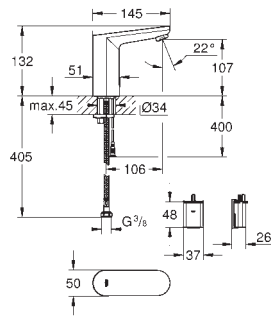

Eurosmart Cosmopolitan E
Infra-red electronic basin mixer 1/2"
with hidden mixing device and adjustable temperature limiter
with infrared sensor for bi-directional communication for monitoring, configuration and servicing
6V lithium battery, type CR-P2
battery lifetime approx. 7 years (150 actuations a day)
GROHE Water Saving mousseur 5.7 l/min
flexible connection hoses
non-return valve
dirt strainers
with integrated solenoid valve
external battery
rapid installation system
multistage battery status display
7 pre-set programs
CE approved
noise classification 1 in accordance with DIN4109
type of protection faucet IP 59
replaces 36 330 001

36 324 001 Chrome 4005176305757