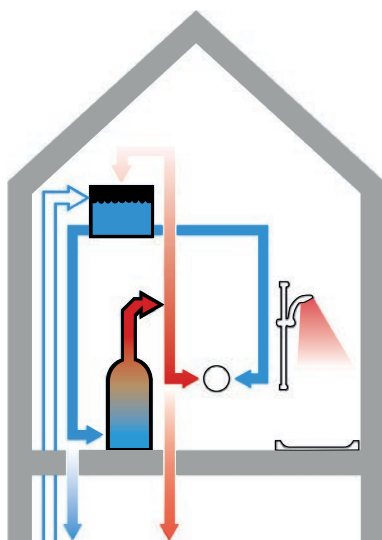

Fig 2

GRAVITY FED (LOW PRESSURE) SYSTEMS

Your home has:

- A cold water storage tank in the loft
- A hot water cylinder (usually in an airing cupboard)
- NO shower pump

How does it work?

1. 1 - Cold water is fed to a storage tank in the loft
2. 2 - Water passes to a cylinder where it is heated by a boiler circuit flow
3. 3 - The pressure of water is determined by distance from the bottom of cold water tank to the top of highest outlet (Fig 2)