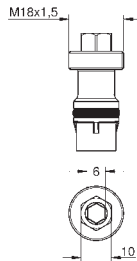

Service stops
fits Grotherm SmartControl, SmartControl mixer and Grotherm 2-handle thermostatic trim sets in combination with GROHE Rapido SmartBox
packaging unit: 2 pieces

47 790 000 4005176841491