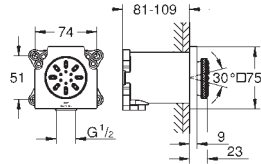

Ref. No.	Colour	EAN
26 802 000	Chrome	4005176722776
26 802 DC0	supersteel	4005176722899
26 802 GN0	brushed cool sunrise	4005176722882
26 802 DL0	brushed warm sunset	4005176722912
26 802 A00	hard graphite	4005176722875
26 802 AL0	brushed hard graphite	4005176722905

Rainshower Aqua
Body spray cube 2 spray
spray pattern:
PureRain, ActiveJet
including concealed body and compound seal
75 x 75 mm
pivoting range ± 15° rotatable
connection thread 1/2"
throw distance 600 mm
GROHE Water Saving 3.3 l/min flow limiter
GROHE DreamSpray perfect spray pattern
GROHE Long-Life Shine durable sparkling sheen
SpeedClean anti-limescale system
min. recommended pressure 1.0 bar
not suitable for instantaneous heater