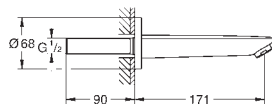

13 255 001   **Chrome**   **4005176556722**

BauCosmopolitan
Bath spout
wall mounted
GROHE Long-Life Shine durable sparkling sheen
mousseur
projection 171 mm
male thread 1/2"