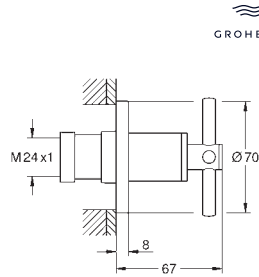

Ref. No.	Colour	EAN
	29 396 000	Chrome	4005176754067
	29 396 DC0	supersteel	4005176754098
	29 396 GL0	cool sunrise	4005176754104
	29 396 DA0	warm sunset	4005176754081
	29 396 AL0	brushed hard graphite	4005176754074