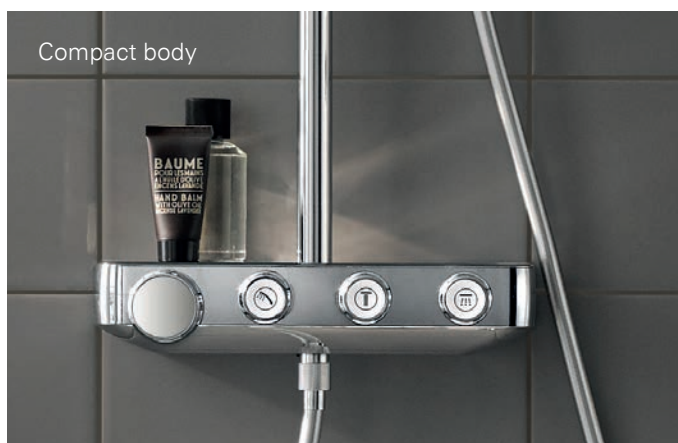

EUPHORIA SMARTCONTROL

YOUR TURN – YOUR SHOWER

We've put a lot of thought into our new GROHE Euphoria SmartControl shower system: the result is a range of features that make the Euphoria more convenient and more enjoyable to use. The shower arm has a swivel function that allows you to rotate the showerhead through 180° to achieve the perfect angle. And the fully adjustable shower holder allows the hand shower to be positioned individually at the ideal height.

We have made the sleek Grohtherm SmartControl body smaller and more compact to offer more space in the shower. And because we want you to enjoy your shower as quickly as possible, we came up with the GROHE QuickFix. This allows the position of the upper bracket to be altered during installation of the shower rail. The advantage: the upper bracket can be installed easily and quickly by utilising existing drilled holes.