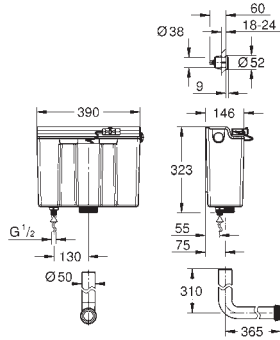

GROHE FLUSHING CISTERNS

Ref. No.   Colour   EAN

39 053 000   4005176935978

Concealed flushing cistern
6 l / 3 l
Dual Flush
water supply from bottom
min. recommended pressure 0.2 bar
mechanical round push button actuation Ø 50 mm with Eco button
mechanical actuation from front, top, left or right
for walls 18 -24 mm thickness
bowden cable 0.5 m length
for more flexibility in push button position
fixing brackets
flush pipe
WC inlet connector
GROHE Long-Life Shine durable sparkling sheen
GROHE Water Saving - Less water, perfect flow

39 054 000   4005176936289