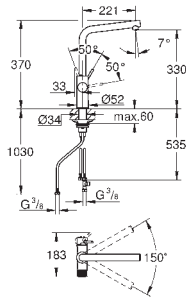

GROHE BLUE PURE

Ref. No. Colour EAN

30 588 000 Chrome 4005176744983

**GROHE Blue Pure Minta
Filter tap**

Consisting of:
GROHE Blue single-lever sink mixer with filter function
monobloc installation
L-spout
separate handle for filtered water
28 mm ceramic cartridge
with **GROHE SilkMove**
swivel tubular spout
swivel area 150°
separate inner water ways for filtered
and non-filtered water
flexible connection hoses

30 589 000 Chrome 4005176745270