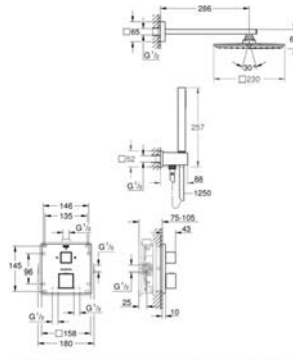

23 667 001 Chrome 4005176429019

Eurocube Joy
Single-lever bath mixer 1/2", floor mounted

set for final installation for
45 984 001
without roughing-in-set
GROHE FeatherControl Joystick cartridge
GROHE Long-Life Shine finish
automatic diverter: bath/shower
spout with mousseur
hand shower Euphoria Cube+ 6.6 l/min
Silverflex shower hose 1250 mm (28 362)
projection 298 mm
integrated non-return valve in the shower outlet 1/2"
with shower holder
protected against backflow