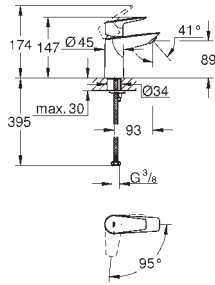

Ref. No. Colour EAN

24 193 001 Chrome 4005176723971

BauEdge
Basin mixer 1/2"
S-Size
Cradle to Cradle Certified Gold
monobloc installation
GROHE Long-Life ES 28 mm ceramic cartridge with energy saving function via cold start
with temperature limiter
GROHE Long-Life Shine durable sparkling sheen
Lead and Nickel Free Inner Water Ways
GROHE Water Saving mousseur 5.7 l/min
rapid installation system
smooth body
flexible connection hoses
professional edition

23 757 001 Chrome 4005176556340