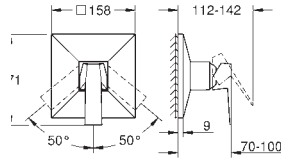

GROHE SPA

GROHE ALLURE BRILLIANT

Ref. No.	Colour	EAN
24 277 000	Chrome	4005176759918
24 277 DC0	supersteel	4005176759932
24 277 AL0	brushed hard graphite	4005176759925

Allure Brilliant
Single-lever shower mixer trim
set for final installation for
GROHE Rapido SmartBox 35 600/35 604
GROHE SilkMove 46 mm ceramic cartridge
GROHE Long-Life Shine durable sparkling sheen
wall escutcheon with **GROHE FastFixation**
(covered escutcheon- and shaft sealing, covered fixing)
metal escutcheon, retroactively 6° adjustable
flow performance:
outlet B or C = 30 l/min
without roughing-in-set

35 604 000		4005176698774
GROHE Rapido SmartBox universal rough-in box for concealed installation