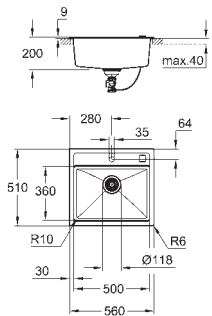

K700

Composite sink

model: K700 60-C 56/51 1.0

mounting type: top mount

material: quartz composite

GROHE Whisper

min. cabinet size: 600 mm

dimensions: 560 x 510 mm

1 bowl: 500 x 360 x 200 mm

outer radius: R6, inner bowl radius: R10

GROHE FastFixation installation system

cut-out: 545 x 495 mm

drainer: automatic waste fitting

accessories included: automatic waste fitting with rotary handle,

waste kit, basket strainer waste, mounting set

optional push to open excenter (40 986 SD0)

amount of fasteners included (top mount): 8

heat resistant up to 180° C

31 652 AT0 granite gray 4005176521331
31 652 AP0 granite black 4005176521324