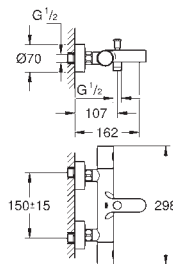

Grohtherm 800 Cosmopolitan
Thermostatic bath/shower mixer 1/2"
wall mounted
GROHE Long-Life Shine durable sparkling sheen
GROHE MetalGrip ergonomically shaped metal handles
GROHE SafeStop safety button at 38°C
(calibration required)
GROHE SafeStop Plus optional temperature limiter at 43°C included
GROHE TurboStat compact cartridge
with wax thermoelement
integrated mixed water shut off
automatic diverter: bath/shower
volume handle with **GROHE EcoButton**
(economy button with individually
adjustable economy stop)
ceramic headpart 1/2", 180°
shower bottom outlet 1/2"
mousseur
built-in non return valves
dirt strainers
protected against backflow
S-unions
metal escutcheon
GROHE Water Saving - Less water, perfect flow

33 592 20A Chrome 4005176454288