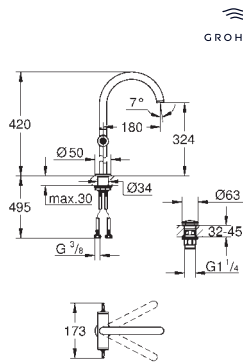

Ref. No.	Colour	EAN
21 140 000	Chrome	4005176510458
21 140 DC0	supersteel	4005176510359
21 140 GL0	cool sunrise	4005176510298
21 140 DA0	warm sunset	4005176510373
21 140 AL0	brushed hard graphite	4005176510410

Atrio Private Collection
Basin mixer, 1/2"
XL-Size
for free-standing basins
ceramic headparts 1/2", 90°
GROHE Long-Life Shine durable sparkling sheen
GROHE EcoJoy 5.7 l/min laminar mousseur
rapid installation system
swivel tubular spout with mousseur and stop limiter
Push-open waste set 1 1/4"
flexible connection hoses
for stick handles
to be combined with stick sets 48 458, 48 459 or 48 646, please order separately