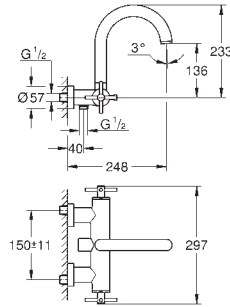

GROHE SPA

GROHE
ATRIO

SPA BATH
TAPS

Ref. No.	Colour	EAN
25 268 000	Chrome	4005176762147
25 268 DC0	supersteel	4005176761461
25 268 GL0	cool sunrise	4005176761478
25 268 DA0	warm sunset	4005176761454
25 268 AL0	brushed hard graphite	4005176761447

Aerio
Bath / shower mixer 1/2"
wall mounted
ceramic headparts 1/2", 90°
GROHE Long-Life Shine durable sparkling sheen
automatic diverter: bath/shower
tubular spout
with stop restriction
mousseur
covered S-unions
protected against backflow
without shower set
with cross handles
Two different sets of caps included. One set with „H“ and „C“ marking, one set without marking.