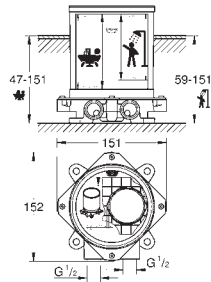

Ref. No. Colour EAN

29 086 000 4005176935497

Rough-in set 1/2"
for floor-mounted tub spouts and mixers
without finishing trim set
installation plate with 360° horizontal and 3° vertical adjustment
installation depth 47-151 mm
depth compensation 104 mm
two 1/2" female connections (hot/cold supplies)
flushing plug

29 509 KFO phantom black 4005176782657