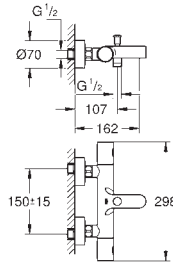

GROHE GROHTHERM 800 COSMOPOLITAN

Ref. No. Colour EAN

34 766 000 Chrome 4005176612039

Grohtherm 800 Cosmopolitan
Thermostatic bath/shower mixer 1/2"
wall mounted
GROHE Long-Life Shine durable sparkling sheen
GROHE MetalGrip ergonomically shaped metal handles
GROHE SafeStop safety button at 38°C
(calibration required)
GROHE SafeStop Plus optional temperature limiter at 43°C included
GROHE TurboStat compact cartridge
with wax thermoelement
integrated mixed water shut off
automatic diverter: bath/shower
volume handle with **GROHE EcoButton**
(economy button with individually
adjustable economy stop)
ceramic headpart 1/2", 180°
shower bottom outlet 1/2"
mousseur
built-in non return valves
dirt strainers
protected against backflow
S-unions
metal escutcheon
GROHE Water Saving - Less water, perfect flow

34 770 000 Chrome 4005176612077