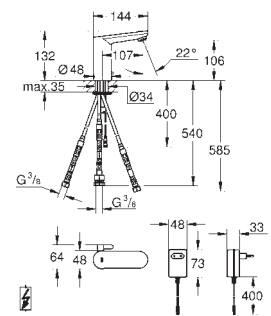

Eurosmart Cosmopolitan E
Infra-red electronic basin mixer with mixing device and adjustable temperature limiter
with infrared sensor for bi-directional communication for monitoring, configuration and servicing
without power supply 36 338 000 (required)
for use with displacement water heater
fixed build in static flow limiter 5 l/min on the hose connection
non-return valve
dirt strainers
flexible connection hoses
with integrated solenoid valve
rapid installation system
7 pre-set programs
auto flush
thermal disinfection
cleaning mode
additional functions and precise settings by remote control 36 407
CE approved
type of protection faucet IP 59K
min. recommended pressure 1.0 bar

COMMERCIAL
FITTINGS