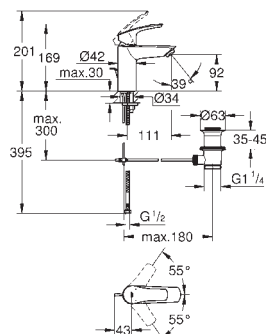

Eurosmart Basin mixer 1/2" S-Size
monobloc installation
metal lever
28 mm ceramic cartridge
with **GROHE SilkMove**
adjustable flow rate limiter
with temperature limiter
GROHE Long-Life Shine durable sparkling sheen
Lead and Nickel Free Inner Water Ways
GROHE FastFixation installation system
pop-up waste set 1 1/4"
flexible connection hoses
mousseur
for **low pressure**
min. recommended pressure 0.2 bar
professional edition