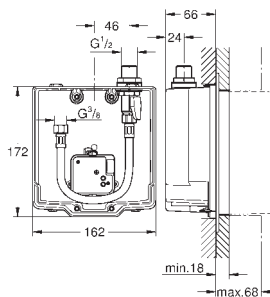

36 336 001   4005176991769

**Eurosmart Cosmopolitan E
Concealed mounting box**

with integrated pre-adjustable
thermostatic mixer

wall installation
suitable for IR-sets for final installation

2 stop valves

non-return valve

suitable for
36 410 000, 36 334 SD0, 36 335 SD0, 36 273 000

allows for waterproofing of wall construction surrounding the concealed body with sealing sleeve