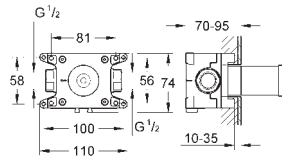

GROHE Rapido C Rough-in for single volume control for grid installation of Grohtherm Custom Shower system built-in box with removable protection cover waterproof membrane base for wall sealing for masonry and drywall installation fixing points for front and back wall body of DR brass pre-assembled ceramic headpart 3/4" connection threads 1/2" installation depth 70 - 95 mm

26 852 000 Chrome 4005176758492
26 852 IGO chrome/gold 4005176758515