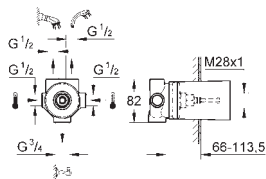

29 033 000		4005176845338
	5-way diverter concealed body wall installation with ceramic sealing disks connection cold and hot 1/2" 2 outlets 1/2" 1 bath outlet 3/4" installation depth adjustable 66 - 113 mm DR-brass