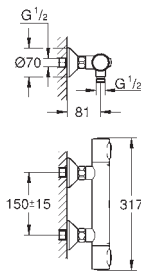

Grotherm 500
Thermostatic shower mixer 1/2"
wall mounted
GROHE Long-Life Shine durable sparkling sheen
GROHE SafeStop safety button at 38°C
(calibration required)
GROHE SafeStop Plus optional temperature limiter at 43°C included
GROHE thermostatic cartridge with wax thermoelement
integrated mixed water shut off
volume handle with **GROHE EcoButton**
headpart 90°
shower bottom outlet 1/2"
built-in non return valves
dirt strainers
protected against backflow
S-unions
metal escutcheon
GROHE Water Saving - Less water, perfect flow
professional edition

23 604 001 Chrome 4005176556593