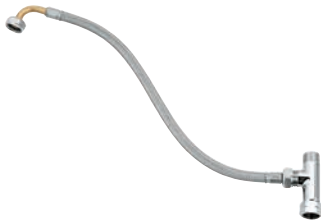

Grohtherm Micro
Connection set
for Grohtherm Micro (34 487 000)
Consisting of:
union nut 3/8"
T-unit
2 outlets 3/8" male thread
flexible connection hose
GROHE Long-Life Shine durable sparkling sheen

COMMERCIAL
FITTINGS