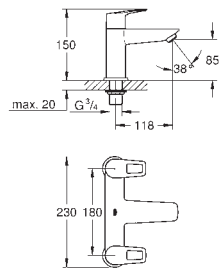

GROHE BAULOOP

Ref. No. Colour EAN

25 231 001 Chrome 4005176554599

BauLoop
Two-handed Bath filler 1/2"
deck mounted
Ceramic valves 3/4", 90°
GROHE Long-Life Shine durable sparkling sheen