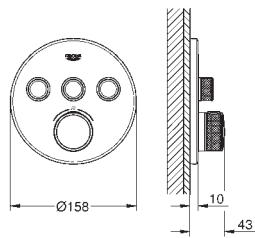

35 604 000		4005176698774
GROHE Rapido SmartBox universal rough-in box for concealed installation