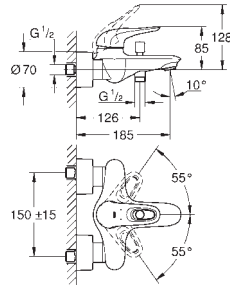

GROHE EUROSTYLE

Ref. No. Colour EAN

33 591 003 Chrome 4005176334351
33 591 LS3 moon white 4005176334535

Eurostyle
Single-lever bath/shower mixer 1/2"
wall mounted
loop metal lever
GROHE SilkMove 35 mm ceramic cartridge
with temperature limiter
GROHE Long-Life Shine durable sparkling sheen
adjustable flow rate limiter
automatic diverter: bath/shower
mousseur
shower outlet 1/2" with integrated non-return valve
covered S-unions
metal wall escutcheons
protected against backflow

23 726 003 Chrome 4005176365256
23 726 LS3 moon white 4005176365263