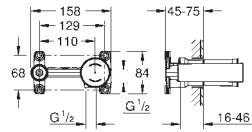

GROHE CONCETTO

Ref. No.	Colour	EAN
23 571 000		4005176334276

Single-lever mixer 1/2", universal concealed body
for 2 hole basin mixer
wall installation
without finishing trim set
GROHE SilkMove 35 mm ceramic cartridge
adjustable flow rate limiter
with temperature limiter
spout can be positioned on the right or left
DR-brass
installation device
allows for waterproofing of wall construction surrounding the concealed body
with sealing sleeve

32 208 001	Chrome	4005176888908