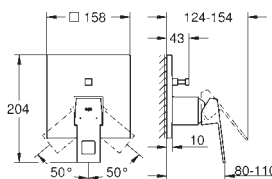

24 062 000	Chrome	4005176465697

Eurocube
Single-lever mixer with 2-way diverter
set for final installation for
GROHE Rapido SmartBox 35 600/35 604
GROHE SilkMove 46 mm ceramic cartridge
wall escutcheon with **GROHE FastFixation**
(covered escutcheon- and shaft sealing, covered fixing)
metal escutcheon, retroactively 6° adjustable
metal lever
automatic 2-way diverter
flow performance:
outlet B = 27 l/min, outlet C = 27 l/min
without roughing-in-set

35 604 000	4005176698774

GROHE Rapido SmartBox universal rough-in box for concealed installation