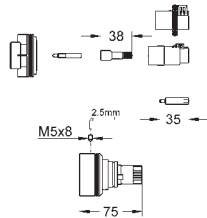

47 780 000 **4005176836541**

Extension set 27.5 mm

for Rapido T 35 500 000/35 050 000
for concealed installation box 36 458 000 and 36 459 000
for use with central and shower-thermostats with shut-off valve