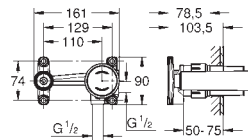

23 429 000		4005176993695

Single-lever mixer 1/2", concealed body
for 2 hole basin mixer
without finishing trim set
GROHE FeatherControl Joystick cartridge
wall installation
installation device
DR-brass
allows for waterproofing of wall construction surrounding the concealed body with sealing sleeve