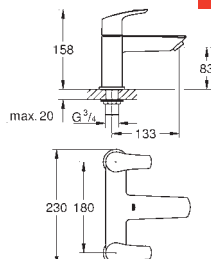

Eurosmart
Two-handed Bath filler 1/2"
deck mounted
metal lever
Ceramic valves 3/4", 90°
GROHE Long-Life Shine durable sparkling sheen
Min. recommended pressure 0.5 bar
professional edition