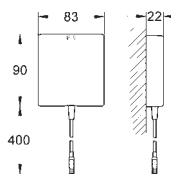

Switch mode power supply

for one eye infra-red wash basin mixer
switch mode power supply with operating voltage
100-230 V AC, 50 - 60 Hz

for concealed socket with cover and strain relief
suitable for the following products: 36 444 000, 36 440 000,
36 411 000, 36 413 000, 36 409 000, 36 325 001, 36 269 000,
36 015 001, 36 016 001, 36 421 000, 36 453 000

COMMERCIAL
FITTINGS