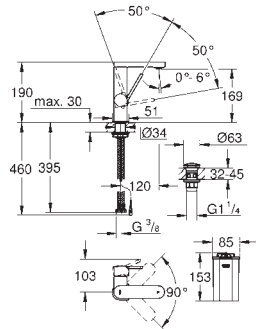

Ref. No.	Colour	EAN
23 958 003	Chrome	4005176605642

GROHE Plus
Single-lever basin mixer 1/2" with LED display
M-size
colour LED water temperature display
infra-red diverter: mousseur / Eco spray
automatic return to mousseur
monobloc installation
metal lever
28 mm ceramic cartridge
with **GROHE SilkMove**
with temperature limiter
GROHE Long-Life Shine durable sparkling sheen
SpeedClean mousseur
GROHE AquaGuide adjustable mousseur
rapid installation system
swivel spout with easy docking
swivel area 90°
smooth body with push-open pop-up waste set 1 1/4"
flexible connection hoses
1.5 V alkaline mono battery, 4 x mono cell
external battery

23 959 003	Chrome	4005176605659