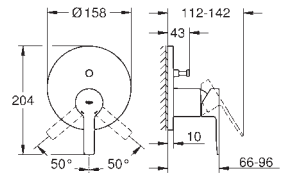

24 064 001	Chrome	4005176465710
24 064 DC1	supersteel	4005176465734
24 064 AL1	brushed hard graphite	4005176586255

Lineare
Single-lever mixer with 2-way diverter
set for final installation for
GROHE Rapido SmartBox 35 600/35 604
GROHE SilkMove 46 mm ceramic cartridge
GROHE Long-Life Shine durable sparkling sheen
wall escutcheon with **GROHE FastFixation**
(covered escutcheon- and shaft sealing, covered fixing)
metal escutcheon, retroactively 6° adjustable
metal lever
automatic 2-way diverter
flow performance:
outlet B = 27 l/min, outlet C = 27 l/min
without roughing-in-set

35 604 000 4005176698774
GROHE Rapido SmartBox universal rough-in box for concealed
installation