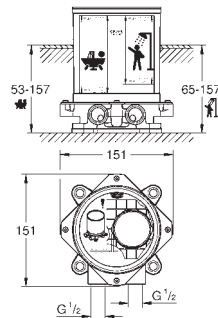

45 984 001
Rough-in set 1/2"
for floor-mounted bath mixers/spouts and shower mixers
without finishing trim set

installation plate with 360° horizontal and 3° vertical adjustment
installation depth 53-157 mm for bath
mixers/spouts, depth compensation 104 mm
installation depth 65-157 mm for shower mixers, depth compensation 92 mm
two 1/2" female connections (hot/cold supplies)
flushing plug
Can take a single mixed supply
fixing material