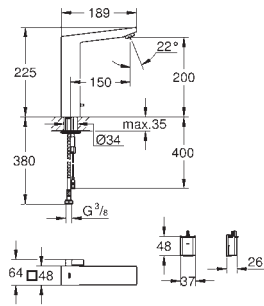

Ref. No.	Colour	EAN
	36 441 000	Chrome	4005176415630
	36 441 DC0	supersteel	4005176686818
	36 441 AL0	brushed hard graphite	4005176686825
	20 351 000	Chrome	4005176901041
	20 351 DC0	supersteel	4005176525001
	20 351 AL0	brushed hard graphite	4005176584688
	19 895 000	Chrome	4005176901072
	19 895 AL0	brushed hard graphite	4005176585494
	23 447 000	Chrome	4005176998737
	23 200 000		4005176908354

Eurocube E
Infra-red electronic basin mixer 1/2" with mixing device and adjustable temperature limiter
with infrared sensor for bi-directional communication for monitoring, configuration and servicing
6V lithium battery, type CR-P2
battery lifetime approx. 7 years (150 actuations a day)
GROHE Long-Life Shine durable sparkling sheen
laminar spray regulator 5.7 l/min
flexible connection hoses
non-return valve
dirt strainers
with integrated solenoid valve
external battery
rapid installation system
multistage battery status display
7 pre-set programs
auto flush
thermal disinfection
cleaning mode
additional functions and precise settings
by remote control 36 407
CE approved
noise classification 1 in accordance with DIN4109
type of protection faucet IP 59K