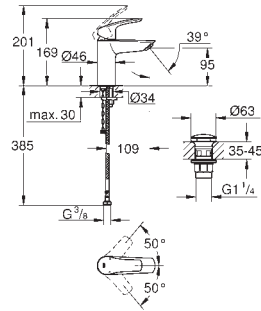

GROHE EUROSMART CARE

Ref. No. Colour EAN

23 988 003 Chrome

4005176644351

**Eurosmart
Basin mixer 1/2"**
S-Size
thermostatic scalding protection
maximum temperature adjustable
thermal disinfection not possible
monobloc installation
metal lever
lever length 89 mm
28 mm ceramic cartridge
with **GROHE SilkMove**
adjustable flow rate limiter
GROHE Long-Life Shine durable sparkling sheen
Lead and Nickel Free Inner Water Ways
built-in non return valves
dirt strainers
GROHE Water Saving mousseur 4.2 l/min
GROHE FastFixation installation system
smooth body with push-open pop-up waste set 1 1/4"
flexible connection hoses
max. pressure differential 5:1
professional edition

23 989 003 Chrome

4005176644368