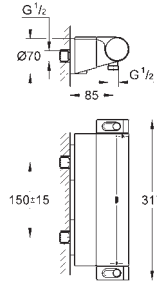

GROHE GROHTHERM 2000

Ref. No.	Colour	EAN
34 469 001	Chrome	4005176926396

Grohtherm 2000
Thermostatic shower mixer 1/2"
wall mounted
100% GROHE CoolTouch consisting of safety housing + S-unions with CoolTouch escutcheons
GROHE Long-Life Shine durable sparkling sheen
GROHE Aqua Paddle ergonomically shaped handles
temperature scale handle with
GROHE SafeStop safety stop at 38°C
(calibration required)
GROHE SafeStop Plus optional temperature limiter at 43°C included
integrated mixed water shut off
GROHE TurboStat compact cartridge
with wax thermoelement
volume handle with **GROHE EcoButton**
(economy button with individually adjustable economy stop)
ceramic headpart 1/2", 180°
shower bottom outlet 1/2"
built-in non return valves
dirt strainers
protected against backflow
covered S-unions, CoolTouch escutcheons with wall sealing
GROHE EasyReach shower tray
removable for easy cleaning
chrome
GROHE Water Saving - Less water, perfect flow

34 463 001	Chrome	4005176926419