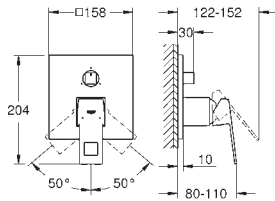

24 094 000	Chrome	4005176480638
24 094 DC0	supersteel	4005176574047
24 094 AL0	brushed hard graphite	4005176585593

Eurocube
Single-lever mixer with 3-way diverter
set for final installation for
GROHE Rapido SmartBox 35 600/35 604
GROHE SilkMove 46 mm ceramic cartridge
wall escutcheon with **GROHE FastFixation**
(covered escutcheon- and shaft sealing, covered fixing)
metal escutcheon, retroactively 6° adjustable
metal lever
3-way diverter
flow performance:
outlet A = 27 l/min,
outlet B = 27 l/min,
outlet C = 27 l/min
without roughing-in-set

35 604 000 **4005176698774**
GROHE Rapido SmartBox universal rough-in box for concealed installation