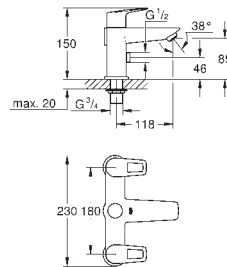

25 232 001 Chrome 4005176554605

BauLoop
Two-handed Bath/Shower mixer 1/2"
deck mounted
metal lever
Ceramic valves 3/4", 90°
automatic diverter, lockable: bath/shower
integrated non-return valve
GROHE Long-Life Shine durable sparkling sheen
Min. recommended pressure 0.5 bar