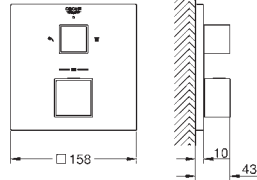

24 154 000	Chrome	4005176481185
24 154 DC0	supersteel	4005176574238
24 154 AL0	brushed hard graphite	4005176585920

Grotherm Cube
Thermostatic shower mixer for 2 outlets with integrated shut off/diverter valve
set for final installation for
GROHE Rapido SmartBox 35 600/35 604
GROHE TurboStat compact cartridge
with wax thermoelement
GROHE Long-Life Shine durable sparkling sheen
wall escutcheon with **GROHE FastFixation**
(covered escutcheon- and shaft sealing, covered fixing)
metal escutcheon, retroactively 6° adjustable
printed head and hand shower symbol
GROHE SafeStop safety button at 38°C
(calibration required)
GROHE SafeStop Plus optional temperature limiter at 43°C or 46°C included
GROHE AquaDimmer, integrated shut off/diverter valve
flow performance:
outlet B = 27 l/min
outlet C = 30 l/min
without roughing-in-set

35 604 000		4005176698774
GROHE Rapido SmartBox universal rough-in box for concealed installation