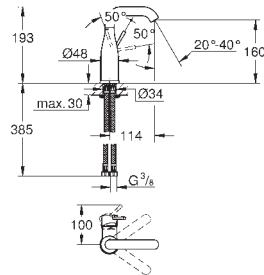

Ref. No. Colour EAN

24 176 001

Chrome

4005176698378

Essence
Basin mixer 1/2"
M-Size
monobloc installation
metal lever
28 mm ceramic cartridge
with **GROHE SilkMove**
with temperature limiter
GROHE Long-Life Shine durable sparkling sheen
GROHE Water Saving mousseur 5.7 l/min
GROHE AquaGuide adjustable mousseur
GROHE FastFixation Plus installation system
swivel spout with mousseur
and stop limiter
smooth body
flexible connection hoses
professional edition
replaces Essence basin mixer 23 463 001

24 176 KF1

phantom black

4005176782367