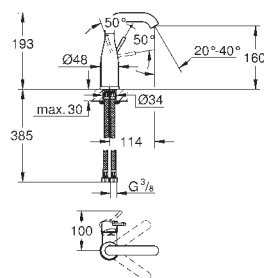

Essence
Basin mixer 1/2"
M-Size
monobloc installation
metal lever
28 mm ceramic cartridge
with **GROHE SilkMove**
with temperature limiter
GROHE Long-Life Shine finish
GROHE Water Saving mousseur 5.7 l/min
GROHE AquaGuide adjustable mousseur
GROHE FastFixation Plus installation system
swivel spout with mousseur
and stop limiter
smooth body
flexible connection hoses
professional edition

24 174 001

★ Chrome

4005176698330

24 174 DC1

★ supersteel

4005176711565

24 174 GL1

★ cool sunrise

4005176711596

24 174 GN1

★ brushed cool sunrise

4005176711602

24 174 DA1

★ warm sunset

4005176711558

24 174 DL1

★ brushed warm sunset

4005176711572

24 174 A01

hard graphite

4005176711527

24 174 AL1

★ brushed hard graphite

4005176711534