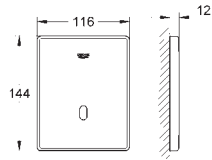

GROHE BLUETOOTH MONITORING

Ref. No. Colour EAN

37 503 000 Chrome 4005176320507

**Tectron Skate Bluetooth
Infra-red electronic for Urinal
for Rapido U 37 338 000**

with transformer 100-240 V AC, 50-60 Hz, 6.75 V DC
with infrared sensor and Bluetooth module for bi-directional communication for
monitoring, configuration and service purpose

GROHE Long-Life Shine finish

flow pressure min 0.5 bar
operating pressure max 10 bar
with Bluetooth 4.0* for wireless data communication

Bluetooth transmitter frequency: 2.4 GHz

for Apple** and Android devices

Bluetooth range (max. 10 m) varies depending on materials used and walls
between transmitter and receiver

monitoring

password protected products

app detects all Bluetooth products in range

auto flush cycles and timing last auto flush

usage per day over 30 days

configuration

detection range and shut off delay

auto flush

cleaning mode

2 on/off timers

identification by name

service

send and save 3 profiles

reset to factory or user settings

CE approved

hard and software version

Mobile devices and GROHE IR Remote App*** are not included in delivery and
have to be ordered separately via an authorised Apple store/store/iTunes or Google
Play store.

* The Bluetooth word mark and logos are registered trademarks owned by
Bluetooth SIG, Inc. and any use of such marks by Grohe AG is under license.
Other trademarks and trade names are those of their respective owners.

** Apple, the Apple logo, iPod, iPod Touch, iPhone and iTunes are trademarks of
Apple Inc., registered in the U.S. and other countries. Apple is not responsible for
the function of this device or its compliance with safety and regulatory standards

*** Available for free via iTunes app or Google Play store.

37 338 000

4005176837920