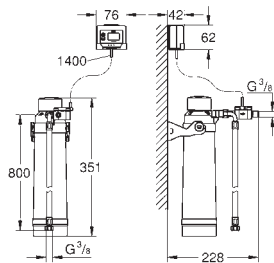

40 876 000   Chrome   4005176745201

**GROHE Blue
Ultrasafe filter starter set**

Consisting of:

GROHE Blue filter head
GROHE Blue Ultrasafe filter retains microplastic > 1 µm, 99.999 % of bacteria and 99,5 % of lead
reduces substances responsible for unpleasant taste and odour, e.g. chlorine
filter capacity 3000 l, the filter must be replaced after 6 months of use
flow meter for filter lifetime measurement including 2 x AA batteries
compatible with GROHE Blue Pure single faucets