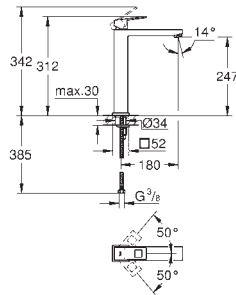

23 406 000	Chrome	4005176941658
23 406 DC0	supersteel	4005176524998
23 406 AL0	brushed hard graphite	4005176584671

Eurocube
Basin mixer 1/2"
XL-Size
monobloc installation
metal lever
for free-standing basins
28 mm ceramic cartridge
with **GROHE SilkMove**
temperature limiter
GROHE Long-Life Shine durable sparkling sheen
GROHE Water Saving SpeedClean mousseur 5.7 l/min
GROHE FastFixation Plus installation system
smooth body
flexible connection hoses