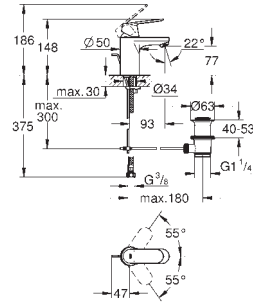

GROHE EUROSMART COSMOPOLITAN

Ref. No. Colour EAN

32 825 00E Chrome 4005176874628

**Eurosmart Cosmopolitan
Basin mixer 1/2"**

S-Size

monobloc installation, metal lever

GROHE SilkMove 35 mm ceramic cartridge

adjustable minimum flow rate 2.5 l/min

temperature limiter

GROHE Long-Life Shine durable sparkling sheen

GROHE FastFixation installation system

with centering support

pop-up waste set 1 1/4"

flexible connection hoses

min. recommended pressure 1.0 bar