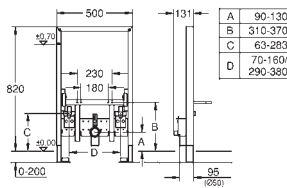

38 543 000

4005176291258

Rapid SL

Element for bidet, 0.82 m installation height
for on-the-wall installations or studded walls
height adjustable fitting connections

Includes:

- bidet fixing bolts
- HT-outlet bend Ø 50 mm
- seal Ø 32 mm
- 2 fitting connections DN 15
- fixing material for bidet
- for on-the-wall installation please order wall brackets 38 558 00M (sold separately)