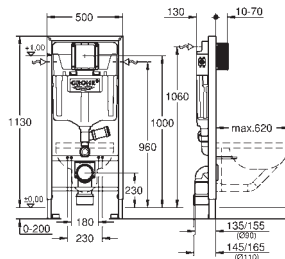

Rapid SL

Element for WC, 1.13 m installation height, for external odour extraction with flushing cistern GD 2, 6 l - 9 l

with flush pipe for external odour extraction

for on-the-wall installations or studded walls
powder coated steel frame, self-supporting
for dry-cladding, completely pre-assembled with fixed connections
quick adjustment, lockable
fixing material
TUV approved
2 WC fixing bolts
fixing device for ceramic
WC ceramics with small bearing area (< 205 mm) require additional accessory 38 779 000
distance of fixing bolts 180/230 mm
PP outlet bend Ø 90 mm
depth adjustable
PP reducer Ø 90/110 mm
inlet and outlet connecting set

flushing cistern GD 2, 6 - 9 l, containing following features:

factory set 6 l and 3 l
flush pipe with connection for odor extraction 50 mm
pneumatic discharge valve offering 2 modes of operation: dual flush or single flush
water supply from left/right or back
low noise (group I acc. to German Noise Specification)
Insulated against condensation
1/2" water supply connection including integrated angle valve and push fit flexible hose union
no tools required for the installation
of the inspection shaft incl. protection during construction phase
inspection shaft for vertical or horizontal use
allows for flush plate to be installed vertically or horizontally.

for on-the-wall installation please order wall brackets 38 558 00M (sold separately)

for mounting of small flush plates please order revision shaft 40 911 000 (sold separately)