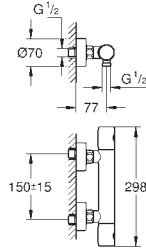

GROHE GROHTHERM 800 COSMOPOLITAN

Ref. No.	Colour	EAN
34 765 000	Chrome	4005176612022

Grohtherm 800 Cosmopolitan
Thermostatic shower mixer 1/2"
wall mounted
GROHE Long-Life Shine durable sparkling sheen
GROHE MetalGrip ergonomically shaped metal handles
GROHE SafeStop safety button at 38°C
(calibration required)
GROHE SafeStop Plus optional temperature limiter at 43°C included
GROHE TurboStat compact cartridge
with wax thermoelement
integrated mixed water shut off
volume handle with **GROHE EcoButton**
(economy button with individually adjustable economy stop)
ceramic headpart 1/2", 180°
shower bottom outlet 1/2"
built-in non return valves
dirt strainers
protected against backflow
S-unions
metal escutcheon
GROHE Water Saving - Less water, perfect flow

34 767 000	Chrome	4005176612046