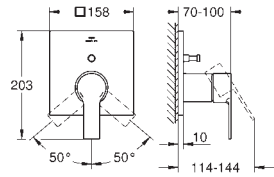

19 315 001	Chrome	4005176514159
19 315 GN1	brushed cool sunrise	4005176513978
19 315 DL1	brushed warm sunset	4005176514036
19 315 A01	hard graphite	4005176514135

Allure
Single-lever mixer with 2-way diverter
set for final installation for
GROHE Rapido SmartBox 35 600/35 604
GROHE SilkMove 46 mm ceramic cartridge
GROHE Long-Life Shine durable sparkling sheen
wall escutcheon with GROHE FastFixation
(covered escutcheon- and shaft sealing, covered fixing)
metal escutcheon, retroactively 6° adjustable
metal lever
automatic 2-way diverter
flow performance:
outlet B = 27 l/min, outlet C = 27 l/min
without roughing-in-set

35 604 000 4005176698774
GROHE Rapido SmartBox universal rough-in box for concealed installation