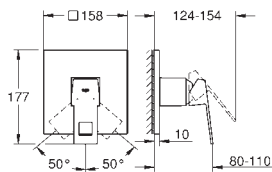

24 061 000	Chrome	4005176465680

Eurocube
Single-lever shower mixer trim
set for final installation for
GROHE Rapido SmartBox 35 600/35 604
GROHE SilkMove 46 mm ceramic cartridge
wall escutcheon with **GROHE FastFixation**
(covered escutcheon- and shaft sealing, covered fixing)
metal escutcheon, retroactively 6° adjustable
metal lever
flow performance:
outlet B or C = 30 l/min
without roughing-in-set

35 604 000	4005176698774

GROHE Rapido SmartBox universal rough-in box for concealed installation