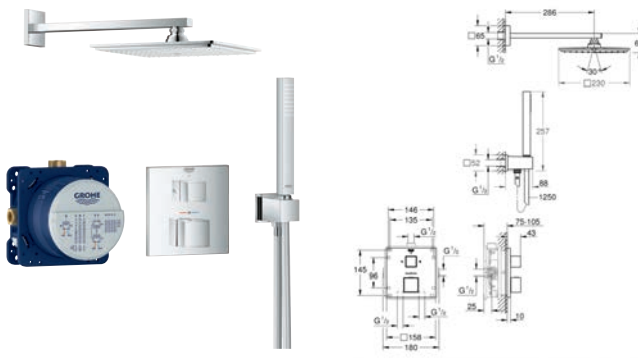

35 604 000 4005176698774
GROHE Rapido SmartBox universal rough-in box for concealed installation

24 155 000 Chrome 4005176481192
24 155 DC0 supersteel 4005176574245
24 155 AL0 brushed hard graphite 4005176585937

Grotherm Cube
Thermostatic bath tub mixer for 2 outlets with integrated shut off/diverter valve

set for final installation for
GROHE Rapido SmartBox 35 600/35 604
GROHE TurboStat compact cartridge
with wax thermoelement
GROHE Long-Life Shine durable sparkling sheen
wall escutcheon with **GROHE FastFixation**
(covered escutcheon- and shaft sealing, covered fixing)
metal escutcheon, retroactively 6° adjustable
printed hand shower and bath filler symbol
GROHE SafeStop safety button at 38°C
(calibration required)
GROHE SafeStop Plus optional temperature limiter at 43°C or 46°C included
GROHE AquaDimmer, integrated shut off/diverter valve
flow performance:
outlet B = 27 l/min
outlet C = 30 l/min
without roughing-in-set

35 604 000 4005176698774
GROHE Rapido SmartBox universal rough-in box for concealed installation

34 741 000 Chrome 4005176481208

Grotherm Cube
Perfect shower set with Rainshower Allure 230

Consisting of:
Grotherm Cube set for final installation with Aquadimmer (24 154)
GROHE Rapido SmartBox 35 600/35 604
Rainshower 230 metal head shower (27 479)
Rainshower shower arm (27 709)
hand shower Euphoria Cube (27 699 000) 9.5 l/min.
shower outlet elbow (26 370)
Silverflex shower hose 1250 mm (28 362)