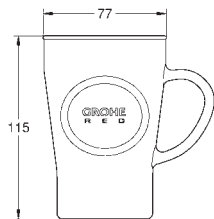

GROHE RED

Ref. No.

Colour

EAN

40 432 000

4005176883255

GROHE Red

Tea glasses (4 pieces)

heat proof glass with GROHE Red decor

dish washer safe

volume 250 ml