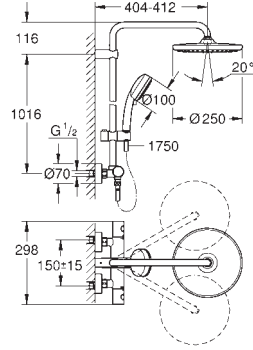

GROHE TEMPESTA SYSTEM

Ref. No.	Colour	EAN
26 670 000	Chrome	4005176580574

Tempesta Cosmopolitan System 250
Shower system with thermostat for wall mounting
Consisting of:
horizontal swivable 390 mm projection shower arm
exposed thermostatic shower
with Aquadimmer function
allows change between:
head shower Tempesta 250 (26 666)
spray pattern:
Rain
head shower with white rear cover
with ball joint
rotation angle $\pm 10^\circ$
GROHE Water Saving 9.5 l/min flow limiter
hand shower Tempesta Cosmopolitan 100 (27 571 001)
2 spray patterns:
Rain, Jet
GROHE Water Saving 5.7 l/min. flow limiter
adjustable height via gliding element
Rotaflex shower hose 1750 mm 1/2" x 1/2" (28 410)
GROHE Water Saving - Less water, perfect flow
GROHE TurboStat compact cartridge
with wax thermoelement
GROHE SafeStop safety button at 38°C
(calibration required)
GROHE SafeStop Plus optional temperature limiter at 43°C included
GROHE DreamSpray perfect spray pattern
GROHE Long-Life Shine durable sparkling sheen
SpeedClean anti-limescale system
Inner WaterGuide for a longer life
TwistStop preventing the hose from twisting
suitable for instantaneous heaters from 18 kW/h
minimum flow rate 7 l/min.
optional upgrade: **GROHE EasyReach** tray (26 362)
professional edition

SHOWERS

26 689 000	Chrome	4005176580765