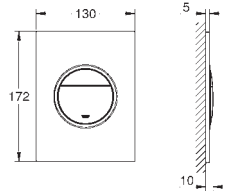

37 601 000	Chrome	4005176416057
37 601 DC0	supersteel	4005176416088
37 601 AL0	brushed hard graphite	4005176529030

Nova Cosmopolitan S
Flush plate
for dual flush or start & stop actuation
for pneumatic drop valve AV1
compatible with Rapid SL/GD2 1.13 m
for vertical installation
130 x 172 mm
made of ABS
GROHE Long-Life Shine durable sparkling sheen
GROHE Water Saving - Less water, perfect flow
flush plate with magnetic holder and fixing brackets included
compatible with Rapid SLX
for use with Rapid SL and Uniset with GD 2 cistern please order shaft 40 911 000
(sold separately)