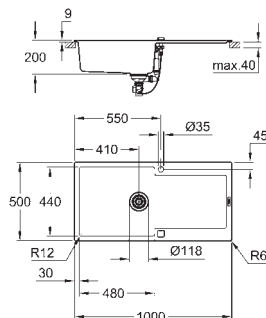

K500

Composite sink with drainer
model: K500 60-C 100/50 1.0 rev
mounting type: top mount
material: quartz composite

GROHE Whisper

min. cabinet size: 600 mm
dimensions: 1000 x 500 mm
1 bowl: 480 x 440 x 200 mm
outer radius: R6, inner bowl radius: R12

GROHE FastFixation installation system

sink mountable left or right
cut-out: 980 x 480 mm
drainer: automatic waste fitting
accessories included: automatic waste fitting with rotary handle, waste kit, basket strainer waste, mounting set
optional push to open excenter (40 986 SD0)
amount of fasteners included (top mount): 12
heat resistant up to 180° C

31 646 AT0 granite gray 4005176521218
31 646 AP0 granite black 4005176521201