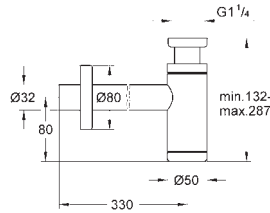

29 509 KF0	phantom black	4005176782657

Bottle trap, 1 1/4"
for basins
brass
(screw-top for cleaning)
large sliding escutcheon
GROHE Long-Life Shine finish