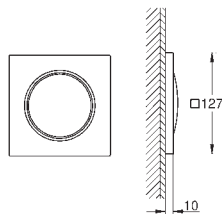

36 472 000   Chrome   4005176758720

**Rainshower F-digital Deluxe
Light set**

127 x 127 mm per module
full spectrum LED: soft light with changing rainbow colours
individually adjustable: permanent lighting with colour selection
Consisting of:
- 1 light module with two plug connections
- 1 light module with one plug connection
waterproof & corrosion protected
supply voltage: 12 V DC
CE approved
GROHE Long-Life Shine durable sparkling sheen
requires rough-in set (29 412 000), F-digital Deluxe base unit box (26 864 000 or 36 476 000), Bluetooth unit (36 475 000) and various cable connections – all to be ordered separately due to installation situation
this product contains built-in LED lamps, which cannot be changed: energy efficiency class: A+
For detailed planning and product information please contact your local GROHE Customer Service.