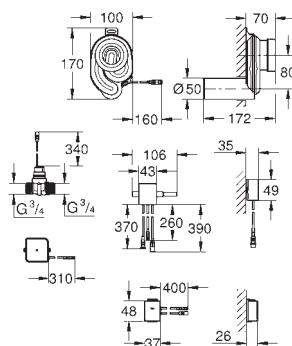

Temperature sensor with Bluetooth for urinal

with transformer 100-240 V AC, 50-60 Hz, 6.75 V DC
39 376 000 Rapid SL required
Waste trap with temperature sensor
cartridge with solenoid valve and dirt strainer
flow pressure min 0.5 bar
operating pressure max 10 bar
with Bluetooth module for bi-directional communication for monitoring,
configuration and service purpose
with Bluetooth 4.0* for wireless data communication
Bluetooth transmitter frequency: 2.4 GHz
Bluetooth range (max. 10 m) varies depending on materials used and walls
between transmitter and receiver
for Apple** and Android devices
monitoring
password protected products
app detects all Bluetooth products in range
auto flush cycles and timing last auto flush
usage per day over 30 days
configuration
shut-off delay
auto flush
cleaning mode
2 on/off timers
identification by name
service
send and save 3 profiles
reset to factory or user settings
hard and software version
CE approved

Mobile devices and GROHE IR Remote App*** are not included in delivery and have be ordered separately via an authorised Apple store/store/iTunes or Google Play store.

* The Bluetooth word mark and logos are registered trademarks owned by Bluetooth SIG, Inc. and any use of such marks by Grohe AG is under license. Other trademarks and trade names are those of their respective owners.

** Apple, the Apple logo, iPod, iPod Touch, iPhone and iTunes are trademarks of Apple Inc., registered in the U.S. and other countries. Apple is not responsible for the function of this device or its compliance with safety and regulatory standards

*** Available for free via iTunes app or Google Play store.