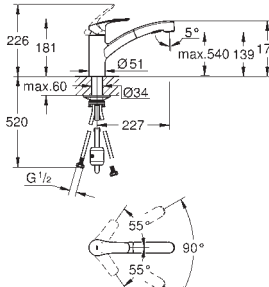

Eurosmart
Single-lever sink mixer 1/2"
monobloc installation
GROHE Long-Life Shine durable sparkling sheen
GROHE SilkMove 35 mm ceramic cartridge
flow strainer
with integrated temperature limiter
low spout
automatic return to laminar spray
swivel cast spout
Lead and Nickel Free Inner Water Ways
swivel area 90°
adjustable flow rate limiter
diverter: laminar spray/SpeedClean shower jet
pull-out dual spray control - switches between regular flow and spray
metal fixation set
protected against backflow
flexible connection hoses 1/2"
professional edition

33 202 003 Chrome 4005176635588