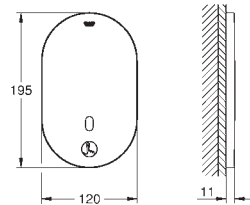

36 463 000 **Chrome** **4005176576690**

Eurosmart Cosmopolitan E

Infra-red electronic for concealed thermostatic shower

with infrared sensor for bi-directional communication
for monitoring, configuration and servicing
for concealed installation box 36 416 000 and 36 464 000
for hidden thermostatic mixer
GROHE Long-Life Shine durable sparkling sheen
7 pre-set programs
auto flush
thermal disinfection
cleaning mode
additional functions and precise settings
by remote control 36 407
CE approved
noise classification 1 in accordance
with DIN4109