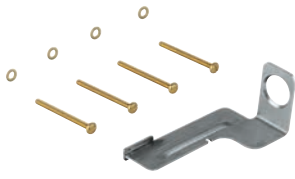

GROHE RAPID SL ACCESSORIES

Ref. No.

Colour

EAN

43 617 000

4005176841163

Motor support device
for Rapid SL 38 675
for the disabled
as of mid 2008
or installation of infra-red electronic