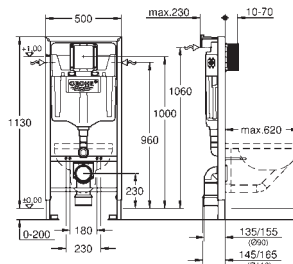

GROHE RAPID SL FOR WC

Ref. No. Colour EAN

38 536 001 4005176863929

Rapid SL

Element for WC, 1.13 m installation height with flushing cistern GD 2, 6 l - 9 l

for on-the-wall installations or studded walls powder coated steel frame, self-supporting with fixed connections

TÜV approved

2 WC fixing bolts

fixing device for ceramic

WC ceramics with small bearing area (< 205 mm) require

additional accessory 38 779 000

distance of fixing bolts 180/230 mm

outlet bend Ø 90 mm

depth adjustable

reducer Ø 90/110 mm

inlet and outlet connecting set

flushing cistern GD 2, 6 - 9 l, containing following features:

water supply from left/right or back

1/2" water supply connection including integrated angle valve and push fit flexible hose union

including wall brackets 38 558 00M for on-the-wall installation

for mounting of small flush plates please order

revision shaft 40 911 000 (sold separately)

38 539 001

4005176863912

Rapid SL

Element for WC, 1.13 m installation height with flushing cistern GD 2, 6 l - 9 l

for on-the-wall installations or studded walls

powder coated steel frame, self-supporting

for dry-cladding, completely pre-assembled

with fixed connections

quick adjustment, lockable

fixing material

TÜV approved

2 WC fixing bolts

fixing device for ceramic

WC ceramics with small bearing area (< 205 mm) require

additional accessory 38 779 000

distance of fixing bolts 180/230 mm

outlet bend Ø 90 mm

depth adjustable

reducer Ø 90/110 mm

inlet and outlet connecting set

flushing cistern GD 2, 6 - 9 l, containing following features:

factory set 6 l and 3 l

pneumatic discharge valve offering 2 modes of

operation: dual flush or single flush

water supply from left/right or back

low noise (group I acc. to

German Noise Specification)

Insulated against condensation