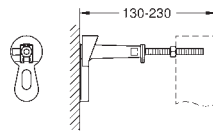

38 558 00M

4005176291418

Rapid SL

Front wall brackets

for against-the-wall installations
for fixing the elements at the brick-wall
or in front of the studded wall
adjustment from 130 - 230 mm

2 pieces