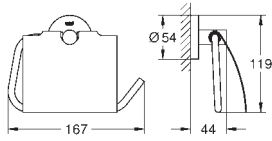

GROHE ESSENTIALS

Ref. No.	Colour	EAN
40 367 001 ★	Chrome	4005176326387
40 367 DC1 ★	supersteel	4005176412455
40 367 BE1	polished nickel	4005176430220
40 367 EN1	brushed nickel	4005176326394
40 367 GL1 ★	cool sunrise	4005176429477
40 367 GN1 ★	brushed cool sunrise	4005176429927
40 367 DA1 ★	warm sunset	4005176429323
40 367 DL1 ★	brushed warm sunset	4005176430077
40 367 A01	hard graphite	4005176429620
40 367 AL1 ★	brushed hard graphite	4005176429774

Essentials

Toilet roll holder

material: metal
with cover
concealed fastening

GROHE Long-Life Shine durable sparkling sheen

suitable for screwing (including screws and dowels) or gluing (glue 40 915 000 sold separately)