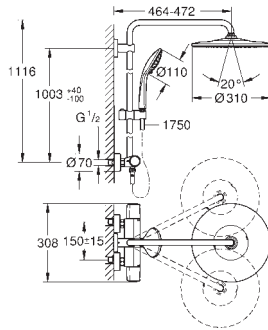

GROHE EUPHORIA SHOWER SYSTEM

Ref. No. Colour EAN

26 075 001 ★ Chrome

4005176648014

Euphoria System 310
Shower system with thermostatic mixer for wall mounting
Consisting of:
horizontal swivable 450 mm projection shower arm
exposed thermostatic shower
with Aquadimmer function
allows change between:
head shower Rainshower Mono 310 (26 561)
spray pattern:
GROHE PureRain
with ball joint
rotation angle $\pm 15^\circ$
hand shower Euphoria 110 Massage
(27 221 000)
3 spray patterns:
Rain, Massage, SmartRain
adjustable height via gliding element
Silverflex shower hose 1750 mm (28 388 000)
GROHE TurboStat compact cartridge
with wax thermostatic element
GROHE SafeStop safety button at 38°C
(calibration required)
GROHE SafeStop Plus optional temperature limiter at 43°C included
GROHE CoolTouch prevents scalding on hot surfaces
GROHE MetalGrip ergonomically shaped metal handles
GROHE DreamSpray perfect spray pattern
GROHE Long-Life Shine durable sparkling sheen
GROHE SprayDimmer (Stepless
flow rate reduction)
GROHE FastFixation upper bracket adjustable
Inner WaterGuide for a longer life
SpeedClean anti-limescale system
TwistStop preventing the hose from twisting
suitable for instantaneous heaters from 18 kW/h
minimum flow rate 7 l/min.
optional upgrade: **GROHE EasyReach** tray (26 362)
professional edition