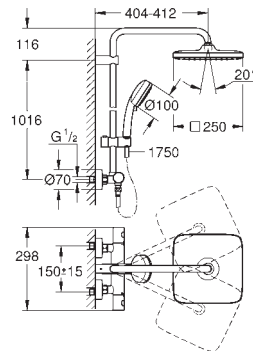

Tempesta Cosmopolitan System 250 Cube
Shower system with thermostat for wall mounting
Consisting of:
horizontal swivable 390 mm projection shower arm
exposed thermostatic shower
with Aquadimmer function
allows change between:
head shower Tempesta 250 Cube (26 685)
spray pattern:
Rain
head shower with white rear cover
with ball joint
rotation angle $\pm 10^\circ$
GROHE Water Saving 9.5 l/min flow limiter
hand shower Tempesta Cosmopolitan 100 (27 571 001)
2 spray patterns:
Rain, Jet
GROHE Water Saving 5.7 l/min. flow limiter
adjustable height via gliding element
Rotaflex shower hose 1750 mm 1/2" x 1/2" (28 410)
GROHE Water Saving - Less water, perfect flow
GROHE TurboStat compact cartridge
with wax thermoelement
GROHE SafeStop safety button at 38°C
(calibration required)
GROHE SafeStop Plus optional temperature limiter at 43°C included
GROHE DreamSpray perfect spray pattern
GROHE Long-Life Shine durable sparkling sheen
SpeedClean anti-limescale system
Inner WaterGuide for a longer life
TwistStop preventing the hose from twisting
suitable for instantaneous heaters from 18 kW/h
minimum flow rate 7 l/min.
optional upgrade: **GROHE EasyReach** tray (26 362)
professional edition