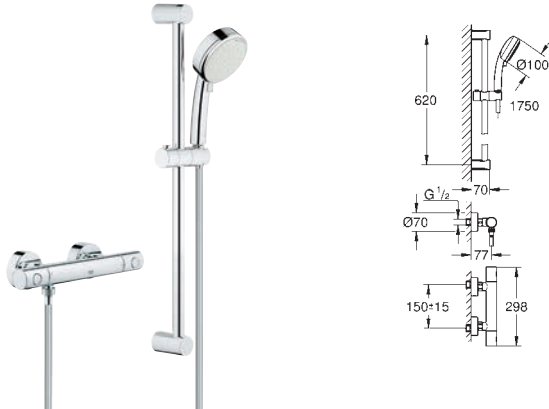

GROHE GROHTHERM 800 COSMOPOLITAN

Ref. No.   Colour   EAN

34 768 000   Chrome   4005176612053

**Grotherm 800 Cosmopolitan
Thermostatic shower set 1/2"**

Consisting of:
Grotherm 800 Cosmopolitan thermostatic shower mixer 1/2" (34 765 000)
Tempesta Cosmopolitan 100 shower set, 2 sprays, 600 mm (27 578 002)
optional **GROHE Water Saving** 5.7 l/min flow limiter included

34 769 000   Chrome   4005176612060

**Grotherm 800 Cosmopolitan
Thermostatic shower set 1/2"**

Consisting of:
Grotherm 800 Cosmopolitan thermostatic shower mixer 1/2" (34 765 000)
Tempesta Cosmopolitan 100 shower set, 2 sprays, 900 mm (27 788 002)
optional **GROHE Water Saving** 5.7 l/min flow limiter included