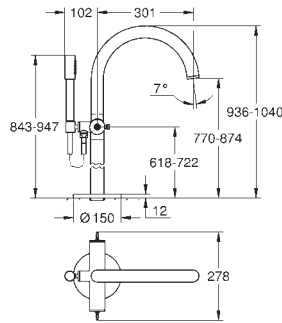

Ref. No.	Colour	EAN
25 227 000	Chrome	4005176508356
25 227 DC0	supersteel	4005176508257
25 227 GL0	cool sunrise	4005176508196
25 227 DA0	warm sunset	4005176508271
25 227 AL0	brushed hard graphite	4005176508318

**Atrio Private Collection
Bath / shower mixer 1/2"**

floor-mounted installation
with high pillar unions (765 mm)
set for final installation for
45 984 001

without roughing-in-set
ceramic headparts 1/2", 90°

GROHE Long-Life Shine durable sparkling sheen
automatic diverter: bath/shower
swivel tubular spout with mousseur and stop limiter
projection 301 mm
integrated non-return valve
in the shower outlet 1/2"
hand shower with holder
Silverflex shower hose 1250 mm (28 362)
protected against backflow
for stick handles

to be combined with stick sets 48 464, 48 465 or 48 651, please order separately

48 458 000		4005176523793
48 458 DC0	supersteel	4005176787249
48 458 GL0	cool sunrise	4005176787256
48 458 DA0	warm sunset	4005176788468
48 458 AL0	brushed hard graphite	4005176788475

**Atrio Private Collection
Sticks made from White Attica Caesarstone material**

can be combined with Atrio Private Collection:
one-hole basin mixer L-Size 21 134
one-hole basin mixer XL-Size 21 140
three-hole basin mixers 20 587 and 20 593
bath mixer 25 227

Two different sets of caps included. One set with
„H“ and „C“ marking, one set without marking.
Caesarstone is a quartz composite material. Structures and textures on the
surface may vary and are unique.

48 459 000		4005176523809
48 459 DC0	supersteel	4005176788482
48 459 GL0	cool sunrise	4005176788499
48 459 DA0	warm sunset	4005176788505
48 459 AL0	brushed hard graphite	4005176788512

**Atrio Private Collection
Sticks made from Vanilla Noir Caesarstone material**

can be combined with Atrio Private Collection:
one-hole basin mixer L-Size 21 134
one-hole basin mixer XL-Size 21 140
three-hole basin mixers 20 587 and 20 593
bath mixer 25 227

Two different sets of caps included. One set with
„H“ and „C“ marking, one set without marking.
Caesarstone is a quartz composite material. Structures and textures on the
surface may vary and are unique.