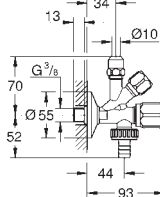

Original WAS combination service valve 3/8"
wall connection 3/8"
outlet thread 3/8"
with length compensation
with compression nut Ø 10 mm
outlet 3/4"
with hose connection
grease chamber headpart
non-return valve type EB
long connecting shaft
ergonomic handles
marking: neutral
metal push-on escutcheon Ø 55 mm
for combination with pipe ventilating valve type HB 41 239 000

41 007 000	Chrome	4005176281815