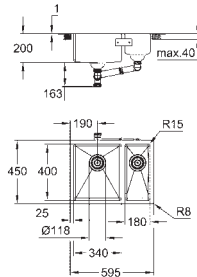

GROHE STAINLESS STEEL SINKS

Ref. No. Colour EAN

31 577 SD1 stainless steel 4005176607110

K700U

Stainless steel sink

model: K700U 60-S 59,5/45 1.5 lh
mounting type: undermount, top mount or flush mount
material: stainless steel AISI 304 (V2A)
material thickness: 1 mm

GROHE Long-Life Shine finish
finish: satin finish

GROHE Whisper

min. cabinet size: 600 mm
dimensions: 595 x 450 mm

1 bowl: 340 x 400 x 200 mm

0.5 bowl: 180 x 400 x 140 mm

outer radius: R16 (undermount)/R3 (topmount), inner bowl radius: R15

GROHE FastFixation installation system

sink mountable left

cut-out (undermount): 547 x 402 mm (R16)

cut-out (top mount): 580 x 435 mm (R3)

cut-out (flush mount): 580 x 435 mm (R3) (top step outer size: -596 x 451 -R8 deep -3.5 mm)

drainer: Ø 3.5"/90 mm basket strainer waste

accessories included: waste kit, basket strainer waste, mounting set

optional push to open excenter (40 986 SD0)

amount of fasteners included (top mount): 8

amount of fasteners included (undermount): 8