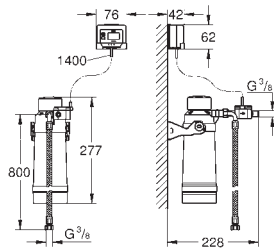

40 875 000   Chrome   4005176745195

**GROHE Blue
Magnesium + Zinc filter starter set**

Consisting of:

GROHE Blue filter head
GROHE Blue Magnesium + zinc filter
enriches water with up to 35 mg/l magnesium and up to 3 mg/l zinc
reduces substances responsible for unpleasant taste and odour, e.g. chlorine
reduces limescale and heavy metals
Capacity 400 L at 17° dGH
flow meter for filter lifetime measurement including 2 x AA batteries
compatible with GROHE Blue Pure single faucets