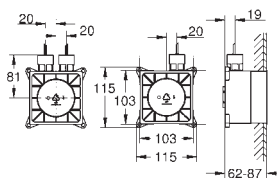

29 412 000   Chrome   4005176758676

**Rainshower F-digital Deluxe
Rough-in set light set**

for use with double light modules (36 472 000)
Consisting of:
- 2 rough-in sets (115 x 115 x 62-87 mm)
- 2 cable extensions (5 m each)