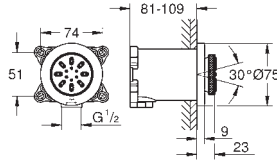

Ref. No.	Colour	EAN
26 801 000	Chrome	4005176722769
26 801 DC0	supersteel	4005176722837
26 801 BE0	polished nickel	4005176722813
26 801 EN0	brushed nickel	4005176722783
26 801 GL0	cool sunrise	4005176722790
26 801 GN0	brushed cool sunrise	4005176722820
26 801 DA0	warm sunset	4005176722851
26 801 DL0	brushed warm sunset	4005176722868
26 801 A00	hard graphite	4005176722806
26 801 AL0	brushed hard graphite	4005176722844

Rainshower Aqua
Body spray round 2 spray
spray pattern:
PureRain, ActiveJet
including concealed body and compound seal
ØOslash; 75 mm
pivoting range ± 15° rotatable
connection thread 1/2"
throw distance 600 mm
GROHE Water Saving 3.3 l/min flow limiter
GROHE DreamSpray perfect spray pattern
GROHE Long-Life Shine durable sparkling sheen
SpeedClean anti-limescale system
min. recommended pressure 1.0 bar
not suitable for instantaneous heater