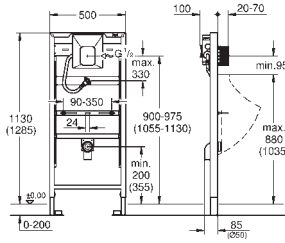

GROHE RAPID SL FOR URINAL

Ref. No. Colour EAN

38 786 001 4005176864025

Rapid SL
Element for urinal with GROHE Rapido U
1.13 and 1.30 m installation height
for manual actuation or Tectron
infra-red electronic 6 V or 230 V
for on-the-wall installations or studed walls
height adjustable fitting connections
HT-outlet bend Ø 50 mm
fixing bolts M8, with fixing device
for the ceramic
inlet connection and inlet connecting set
water group with stop valve
flow pressure min 0.5 bar
operating pressure max 10 bar
flush aid
functional unit checked ex factory
water supply connections 1/2" outer thread
connecting box for mains supply 230 V
installation box with gasket
inspection shaft incl. protection during
construction phase
for on-the-wall installation please order wall brackets 38 558 00M (sold
separately)

38 803 001 4005176864049