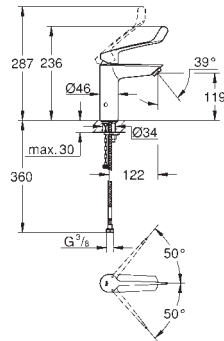

**Eurosmart
Basin mixer 1/2"
M-Size**
thermostatic scalding protection
maximum temperature adjustable
thermal disinfection without re-adjustment of temperature
tool for thermal disinfection included
monobloc installation
long metal lever
lever length 147 mm
28 mm ceramic cartridge
with **GROHE SilkMove**
adjustable flow rate limiter
Lead and Nickel Free Inner Water Ways
built-in non return valves
dirt strainers
GROHE Water Saving 4.2 l/min laminar flow straightener
GROHE FastFixation installation system
smooth body
flexible connection hoses
max. pressure differential 5:1
professional edition

23 982 003 Chrome 4005176644245