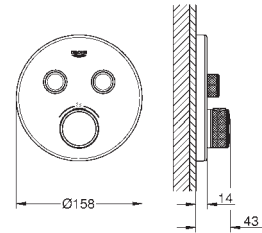

Grotherm SmartControl

Thermostat for concealed installation with 2 valves

set for final installation for
GROHE Rapido SmartBox 35 600/35 604
metal wall escutcheon with **GROHE FastFixation** (covered escutcheon
and shaft sealing, covered fixing), retroactively 6° adjustable

GROHE Long-Life Shine finish

GROHE SmartControl push for ON-OFF, turn for volume adjustment from
GROHE Water Saving to full flow
exchangeable symbols

GROHE TurboStat compact cartridge

with wax thermoelement

GROHE ProGrip with knurl structure

GROHE SafeStop safety button at 38°C

(calibration required)

GROHE SafeStop Plus optional temperature limiter at 43°C or 46°C included

built-in non return valve

and dirt strainers

multiple outlets can be run simultaneously

cover plate in moon white acrylic glass

without roughing-in-set

flow performance:

outlet B = 24 l/min

outlet C = 26 l/min

outlet B+C = 29 l/min

35 604 000

4005176698774

GROHE Rapido SmartBox universal rough-in box for concealed installation