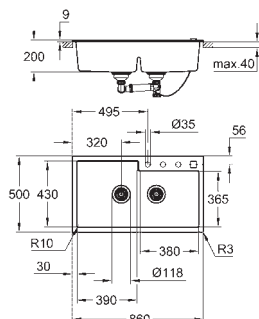

GROHE FastFixation installation system

sink mountable left
cut-out: 840 x 480 mm
drainer: automatic waste fitting
accessories included: automatic waste fitting with rotary handle,
waste kit, basket strainer waste, mounting set
optional push to open excenter (40 986 SD0)
amount of fasteners included (top mount): 10
heat resistant up to 180° C