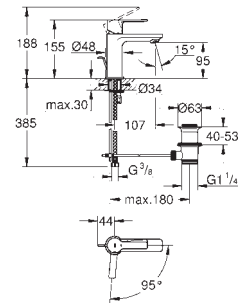

23 790 001	Chrome	4005176408380

Lineare
Basin mixer 1/2"
XS-Size
monobloc installation
metal lever
GROHE SilkMove Energy Saving 28 mm ceramic cartridge
with energy saving function via cold start
with temperature limiter
GROHE Long-Life Shine durable sparkling sheen
GROHE Water Saving SpeedClean mousseur 5.7 l/min
GROHE FastFixation Plus installation system
pop-up waste set 1 1/4"
flexible connection hoses