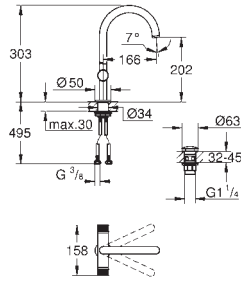

GROHE SPA

ATRIO PRIVATE COLLECTION

Ref. No.	Colour	EAN
21 138 000	Chrome	4005176499081
21 138 DC0	supersteel	4005176510557
21 138 GL0	cool sunrise	4005176510496
21 138 DA0	warm sunset	4005176510571
21 138 AL0	brushed hard graphite	4005176510618

Aerio Private Collection
Basin mixer, 1/2"
L-Size
ceramic headparts 1/2", 90°
GROHE Long-Life Shine durable sparkling sheen
GROHE EcoJoy 5.7 l/min laminar mousseur
rapid installation system
swivel tubular spout with mousseur and stop limiter
Push-open waste set 1 1/4"
flexible connection hoses
knobs with metal inlay
can be combined with 48 456 000 or 48 457 000