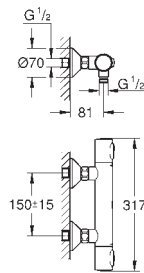

GROHE GROHTHERM 500

Ref. No. Colour EAN

34 793 000

Chrome

4005176632433

Grohtherm 500

Thermostatic shower mixer 1/2"

wall mounted

GROHE Long-Life Shine durable sparkling sheen

GROHE SafeStop safety button at 38°C

(calibration required)

GROHE SafeStop Plus optional temperature limiter at 43°C included

GROHE thermostatic cartridge with wax thermoelement

integrated mixed water shut off

volume handle with **GROHE EcoButton**

headpart 90°

shower bottom outlet 1/2"

built-in non return valves

dirt strainers

protected against backflow

S-unions

metal escutcheon

GROHE Water Saving - Less water, perfect flow

professional edition

34 796 000

Chrome

4005176632464