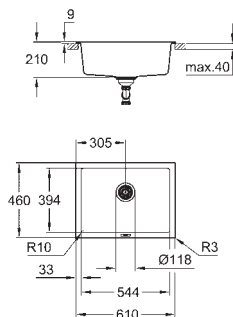

GROHE FastFixation installation system

cut-out (top mount): 594 x 442 mm
cut-out (undermount): 543 x 393 mm
drainer: Ø 3.5"/90 mm basket strainer waste
accessories included: waste kit, basket strainer waste, mounting set
optional push to open excenter (40 986 SD0)
amount of fasteners included (top mount): 6
amount of fasteners included (undermount): 6
heat resistant up to 180° C