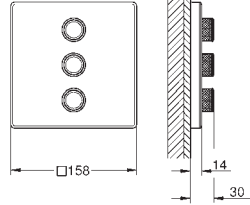

GROHE GROHTHERM SMARTCONTROL

Ref. No.	Colour	EAN
29 158 LS0	moon white	4005176413612

Grotherm SmartControl Triple volume control trim
set for final installation for GROHE Rapido SmartBox 35 600/35 604/35 601 metal wall escutcheon with **GROHE FastFixation** (covered escutcheon and shaft sealing, covered fixing), retroactively 6° adjustable
10 mm thin profile escutcheon
GROHE Long-Life Shine finish
GROHE SmartControl push for ON-OFF, turn for volume adjustment from GROHE Water Saving to full flow
exchangeable symbols
GROHE ProGrip with knurl structure
multiple outlets can be run simultaneously
cover plate in moon white acrylic glass
without roughing-in-set
flow performance:
outlet D = 28 l/min
outlet E = 28 l/min
outlet A = 28 l/min
outlet D+E+A = 65 l/min
optional flow reducer for CALGreen compliance included

35 604 000		4005176698774
GROHE Rapido SmartBox universal rough-in box for concealed installation