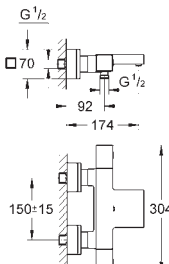

Grohtherm Cube
Thermostatic bath/shower mixer 1/2"
wall mounted
GROHE Long-Life Shine durable sparkling sheen
GROHE SafeStop safety button at 38°C
(calibration required)
GROHE SafeStop Plus integrated temperature
limiter at max 50°C
GROHE Turbostat C3 compact cartridge
with wax thermoelement
integrated mixed water shut off
GROHE AquaDimmer Eco with multiple function:
- integrated **GROHE EcoButton**
(economy button with economy stop for shower)
- flow control
- diverter: bath/shower
shower bottom outlet 1/2"
GROHE XL Waterfall
flow straightener
built-in non return valves
dirt strainers
protected against backflow
covered S-unions
GROHE Water Saving - Less water, perfect flow