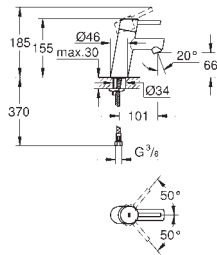

32 240 10E	Chrome	4005176906794

Concetto
Basin mixer 1/2"
S-Size
monobloc installation
metal lever
28 mm ceramic cartridge
with **GROHE SilkMove**
adjustable flow rate limiter
with temperature limiter
GROHE Long-Life Shine durable sparkling sheen
GROHE Water Saving SpeedClean mousseur 5.7 l/min
GROHE FastFixation installation system
with centering support
smooth body
flexible connection hoses