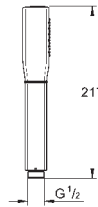

Grandera Stick Hand shower 1 spray Rain spray pattern material: metal GROHE Water Saving 6.6 l/min flow limiter GROHE DreamSpray perfect spray pattern Inner WaterGuide for a longer life GROHE CoolTouch prevents scalding on hot surfaces GROHE Long-Life Shine durable sparkling sheen SpeedClean anti-limescale system Universal Mounting System. Fits all standard shower hoses

26 901 000 Chrome 4005176757518
26 901 IGO chrome/gold 4005176757501