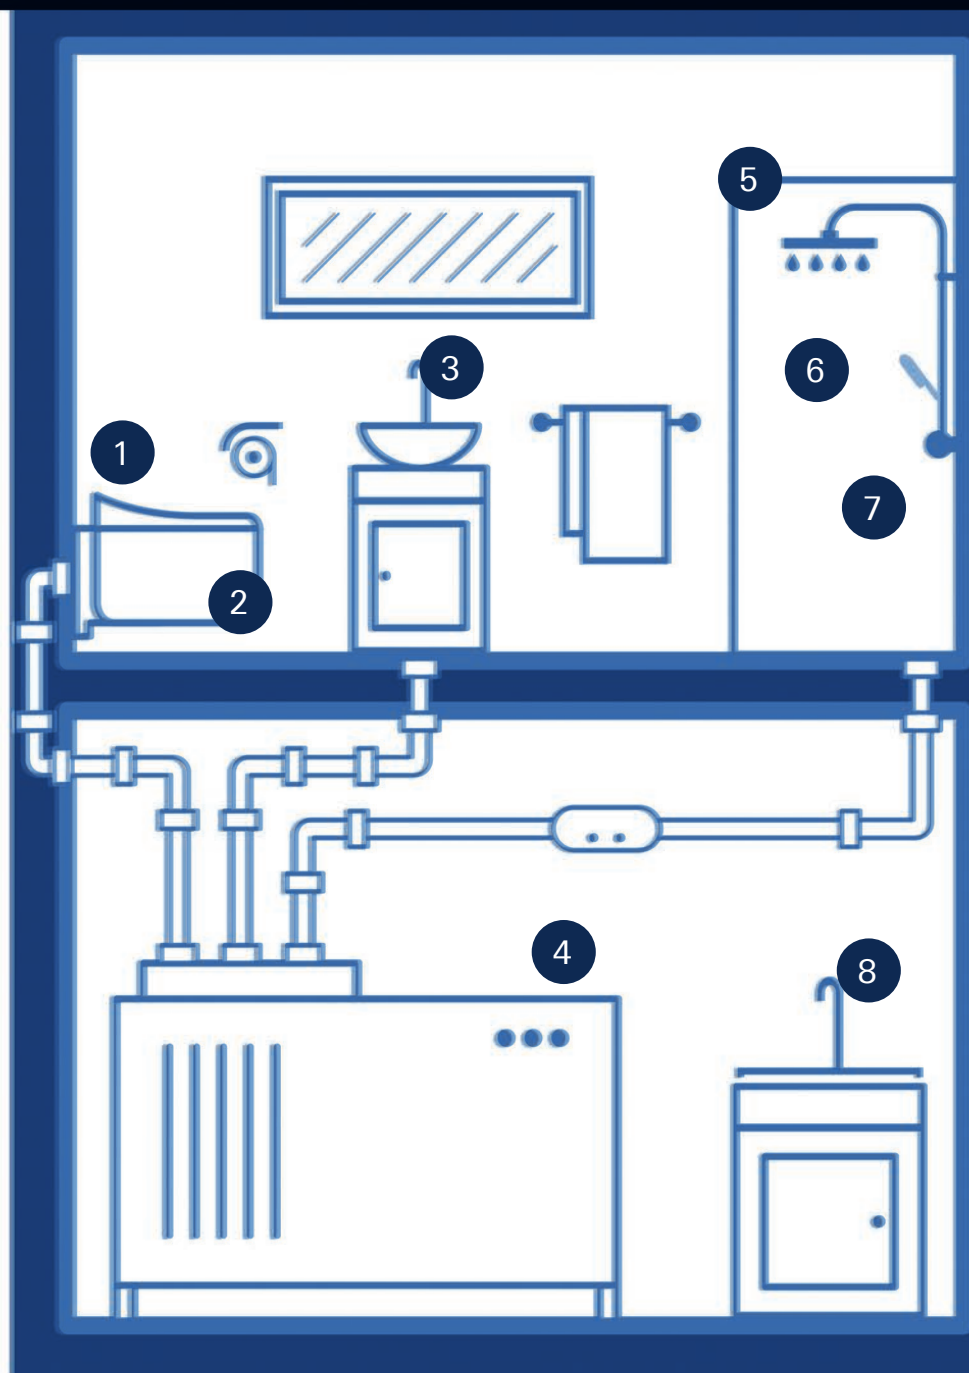

EVERY DROP COUNTS

GROHE'S RESOURCE-EFFICIENT TECHNOLOGIES

GROHE CLIMATE CARE

Making it easy for our endconsumers to find our sustainable, climate-friendly product solutions.

Products in green or with our Climate Care logo have a sustainable impact like water- or energy-saving.

On our websites, users can also filter for water- and energy-saving solutions.

For more information about sustainability at GROHE, please visit [green.grohe.com](https://www.green.grohe.com)