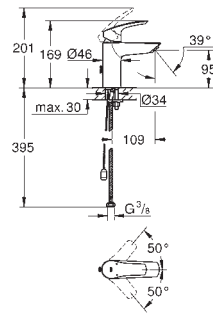

33 188 003 **Chrome** **4005176613203**

Eurosmart
Basin mixer 1/2"
S-Size
monobloc installation
metal lever
28 mm ceramic cartridge
with **GROHE SilkMove**
adjustable flow rate limiter
with temperature limiter
GROHE Long-Life Shine durable sparkling sheen
GROHE Water Saving mousseur 5.7 l/min
Lead and Nickel Free Inner Water Ways
GROHE FastFixation installation system
retractable chain
flexible connection hoses
professional edition