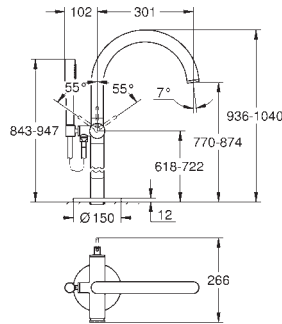

Ref. No.	Colour	EAN
24 368 000	Chrome	4005176761102
24 368 DC0	supersteel	4005176761133
24 368 EN0	brushed nickel	4005176761140
24 368 GL0	cool sunrise	4005176761157
24 368 DA0	warm sunset	4005176761126
24 368 AL0	brushed hard graphite	4005176761119

Atrio
Single-lever bath mixer, floor mounted
set for final installation for 45 984 001
without roughing-in-set
GROHE SilkMove 35 mm ceramic cartridge with temperature limiter
GROHE Long-Life Shine durable sparkling sheen automatic diverter: bath/shower spout with mousseur projection 301 mm integrated non-return valve in the shower outlet 1/2" with shower holder hand shower Rainshower Aqua Stick (26 866) Silverflex shower hose 1250 mm protected against backflow

45 984 001		4005176992056
Rough-in set 1/2" for floor-mounted mixers/spouts