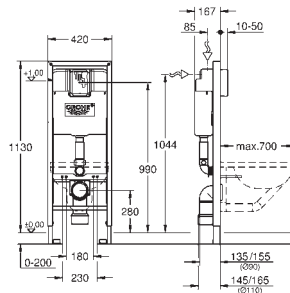

GROHE RAPID SL FOR WC

Ref. No. Colour EAN

38 675 001 4005176863516

Rapid SL

Element for WC, 1.13 m installation height, 0.42 m width
with flush cistern 6 - 3 l

for WC bowls 70 cm projection

for on-the-wall installations or studded walls
powder coated steel frame, self-supporting

TUV approved

2 WC fixing bolts

fixing device for ceramic

distance of fixing bolts 180/230 mm

outlet bend Ø 90 mm

depth adjustable

reducer Ø 90/110 mm

inlet and outlet connecting set

Insulated against condensation

1/2" water supply connection including integrated

angle valve and push fit flexible hose union

for on-the-wall installation please order wall brackets 38 558 00M (sold separately)

for the mounting of support rails for the disabled please order fixing element 38 559 001 (sold separately)

38 994 000

4005176932335