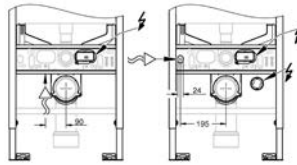

flushing cistern GDX, 6 l
with integrated power socket
ready for shower toilets (water)
small revision shaft for small flush plates
for on-the-wall installations or studded walls
powder coated steel frame, self-supporting
for dry-cladding, completely pre-assembled
with fixed connections
quick adjustment, lockable
fixing material
TUV approved
2 WC fixing bolts
fixing device for ceramic
distance of fixing bolts 180/230 mm
outlet bend Ø 90 mm
depth adjustable
reducer Ø 90/110 mm
inlet and outlet connecting set

flushing cistern GDX, 6 l, containing following features:

factory set 6 l and 3 l
pneumatic discharge valve offering 2 modes of operation: dual flush or single flush
water supply from right, back or top
low noise (group I acc. to German Noise Specification)
fully insulated against condensation
1/2" water supply connection including integrated angle valve and push fit flexible hose union
no tools required for the installation
of the inspection shaft incl. protection during construction phase
for vertical use

including flow manager
reduces flow of the flush
prevents overspill in rimless toilets
easy flow regulation via inspection shaft without removing the valves
for on-the-wall installation please order wall brackets 38 558 00M (sold separately)
for mounting of flush plates 156 x 197 mm please order revision shaft 66 791 000 (sold separately)