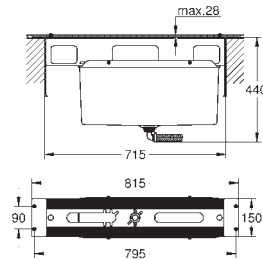

29 037 000
4/5-hole bath combination (optional)
baseframe for installation
under tiled surround

base frame
drainage box with
integrated outlet for splash water
caps to cover screw fixations always come in chrome color

23 792 001 Chrome 4005176409257
23 792 DC1 supersteel 4005176412837
23 792 EN1 brushed nickel 4005176413001
23 792 AL1 brushed hard graphite 4005176586231