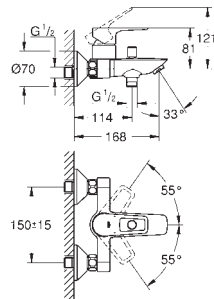

BauLoop
Single-lever bath/shower mixer 1/2"
wall mounted
metal lever
GROHE Long-Life 35 mm ceramic cartridge
with temperature limiter
GROHE Long-Life Shine durable sparkling sheen
adjustable flow rate limiter
automatic diverter: bath/shower
spout with mousseur
shower bottom outlet 1/2" with
integrated non return-valve
protected against backflow
S-unions
metal wall escutcheon
professional edition

29 081 001 Chrome 4005176556081