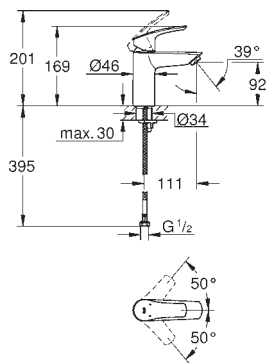

32 467 30L **Chrome** **4005176644276**

Eurosmart
Basin mixer 1/2"
S-Size
monobloc installation
metal lever
28 mm ceramic cartridge
with **GROHE SilkMove**
adjustable flow rate limiter
with temperature limiter
mousseur
GROHE Long-Life Shine durable sparkling sheen
Lead and Nickel Free Inner Water Ways
GROHE FastFixation installation system
smooth body
flexible connection hoses
min. recommended pressure 0.2 bar
for **low pressure**
professional edition