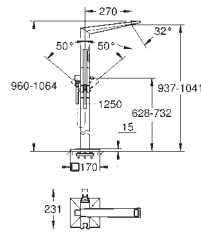

Ref. No.	Colour	EAN
	  24 348 000 24 348 DC0 24 348 AL0	Chrome supersteel brushed hard graphite	4005176759871 4005176759901 4005176759895
	Allure Brilliant Single-lever bath mixer 1/2", floor mounted set for final installation for 45 984 001 without roughing-in-set GROHE SilkMove 46 mm ceramic cartridge GROHE Long-Life Shine durable sparkling sheen automatic diverter: bath/shower spout with integrated mousseur projection 270 mm integrated non-return valve in the shower outlet 1/2" with shower holder hand shower Euphoria Cube+ metal shower hose 1250 mm protected against backflow		
	  24 348 001	Chrome ditto, hand shower with 6.5 l/min flow limiter	4005176770616
	  24 422 000 24 422 DC0 24 422 AL0	Chrome supersteel brushed hard graphite	4005176795169 4005176795176 4005176795183
	Allure Brilliant Private Collection floor mounted bath mixer with knurled handle		
	  24 423 000 24 423 DC0 24 423 AL0	Chrome supersteel brushed hard graphite	4005176795312 4005176795329 4005176795336
	Allure Brilliant Private Collection floor mounted bath mixer with white Caesarstone handle		
	  24 424 000 24 424 DC0 24 424 AL0	Chrome supersteel brushed hard graphite	4005176795190 4005176795206 4005176795213
	Allure Brilliant Private Collection floor mounted bath mixer with black Caesarstone handle