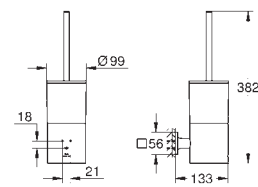

Ref. No.	Colour	EAN
40 340 001	Chrome	4005176532245
40 340 GN1	brushed cool sunrise	4005176532283
40 340 DL1	brushed warm sunset	4005176532306
40 340 A01	hard graphite	4005176532313

Allure
Toilet brush set
wall mounted
concealed fastening
material: glass / metal
GROHE Long-Life Shine durable sparkling sheen