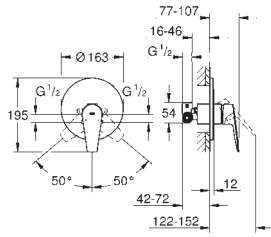

Ref. No. Colour EAN

29 078 001 Chrome 4005176556555

BauEdge
Single-lever shower mixer 1/2"
concealed installation
Consisting of:
set for final installation
metal lever
concealed body
GROHE Long-Life 46 mm ceramic cartridge
GROHE Long-Life Shine durable sparkling sheen
adjustable flow rate limiter
escutcheon- and shaft-sealing
optional temperature limiter (46 375 000)
professional edition

34 793 000 Chrome 4005176632433