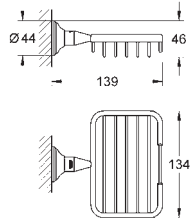

GROHE ESSENTIALS AUTHENTIC

Ref. No.	Colour	EAN
40 659 001	Chrome	4005176324376
40 659 EN1	brushed nickel	4005176324284

**Essentials Authentic
Corner Basket, small**
material: metal
concealed fastening
GROHE Long-Life Shine durable sparkling sheen