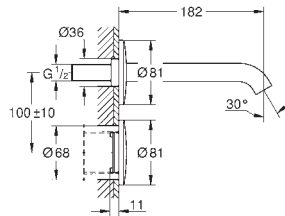

Essence E
Infra-red electronic wall basin tap without mixing device
with infrared sensor for bi-directional communication for monitoring, configuration and servicing for cold or premixed water
with transformer 100-230 V AC, 50-60 Hz, 6 V DC
laminar spray regulator 5.0 l/min
7 pre-set programs
auto flush
thermal disinfection
cleaning mode
additional functions and precise settings by remote control 36 407
set for final installation
for use with Rapid SL 38 748 002 or roughing-in set 36 264 001
CE approved
noise classification 1 in accordance with DIN4109

36 264 001		4005176416279