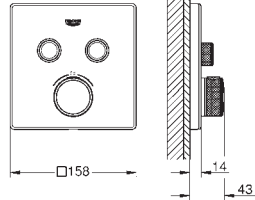

GROHE GROHTHERM SMARTCONTROL

Ref. No. Colour EAN

29 156 LS0 moon white 4005176413599

Grotherm SmartControl

Thermostat for concealed installation with 2 valves

set for final installation for
GROHE Rapido SmartBox 35 600/35 604
metal wall escutcheon with **GROHE FastFixation** (covered escutcheon
and shaft sealing, covered fixing), retroactively 6° adjustable

GROHE Long-Life Shine finish

GROHE SmartControl push for ON-OFF, turn for volume adjustment from
GROHE Water Saving to full flow
exchangeable symbols

GROHE TurboStat compact cartridge
with wax thermoelement

GROHE ProGrip with knurl structure

GROHE SafeStop safety button at 38°C
(calibration required)

GROHE SafeStop Plus optional temperature limiter at 43°C or 46°C included
built-in non return valve
and dirt strainers

multiple outlets can be run simultaneously
cover plate in moon white acrylic glass

without roughing-in-set

flow performance:

outlet B = 24 l/min

outlet C = 26 l/min

outlet B+C = 29 l/min

35 604 000

4005176698774

**GROHE Rapido SmartBox universal rough-in box for concealed
installation**

29 157 LS0 moon white

4005176413605