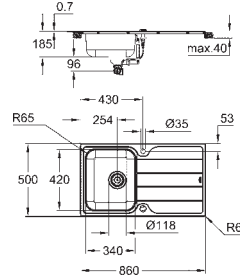

GROHE STAINLESS STEEL SINKS

Ref. No. Colour EAN

31 571 SD1 stainless steel 4005176626029

K500

Stainless Steel Sink with Drainer

model: K500 45-S 86/50 1.0 rev
mounting type: top mount
material: stainless steel AISI 304 (V2A)
material thickness: 0.7 mm

GROHE Long-Life Shine finish
finish: satin finish

GROHE Whisper

min. cabinet size: 450 mm
dimensions: 860 x 500 mm
1 bowl: 340 x 420 x 170 mm
outer radius: R6 (top mount), inner bowl radius: R65

GROHE FastFixation

installation system
sink mountable left or right
cut-out (top mount): 842 x 482 mm
drilling holes: 2 x 35 mm
waste: Ø 3.5"/90 mm waste strainer with automatic waste fitting
accessories included: automatic waste fitting with rotary handle,
waste kit, basket strainer waste, mounting set
optional push to open excenter (40 986 SD0)
amount of fasteners included (top mount): 14