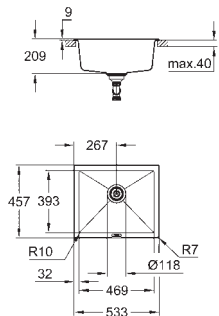

GROHE COMPOSITE SINKS

Ref. No. Colour EAN

31 653 AT0 granite gray 4005176521355
31 653 AP0 granite black 4005176521348

K700U

Composite sink

model: K700U 50-C 45.7/40.6 1.0
mounting type: top mount or undermount
material: quartz composite

GROHE Whisper

min. cabinet size: 500 mm
dimensions: 457 x 406 mm
1 bowl: 417 x 366 x 203 mm
outer radius: R6, inner bowl radius: R10

GROHE FastFixation installation system

cut-out (top mount): 442 x 391
cut-out (undermount): 417 x 366 mm
drainer: Ø 3.5"/90 mm basket strainer waste
accessories included: waste kit, basket strainer waste, mounting set
mounting with silicone (top mount)
optional push to open excenter (40 986 SD0)
amount of fasteners included (undermount): 8
heat resistant up to 180° C

31 654 AT0 granite gray 4005176521379
31 654 AP0 granite black 4005176521362

K700U

Composite sink

model: K700U 60-C 53.3/45.7 1.0
mounting type: top mount or undermount
material: quartz composite

GROHE Whisper

min. cabinet size: 600 mm
dimensions: 533 x 457 mm
1 bowl: 469 x 393 x 205 mm
outer radius: R7, inner bowl radius: R10

GROHE FastFixation installation system

cut-out (top mount): 518 x 442 mm
cut-out (undermount): 468 x 390 mm
drainer: Ø 3.5"/90 mm basket strainer waste
accessories included: waste kit, basket strainer waste, mounting set
optional push to open excenter (40 986 SD0)
amount of fasteners included (top mount): 6
amount of fasteners included (undermount): 6
heat resistant up to 180° C

31 655 AT0 granite gray 4005176521393
31 655 AP0 granite black 4005176521386

K700U

Composite sink

model: K700U 70-C 61/45.7 1.0
mounting type: top mount or undermount
material: quartz composite

GROHE Whisper

min. cabinet size: 700 mm
dimensions: 610 x 460 mm
1 bowl: 544 x 394 x 205 mm
outer radius: R3, inner bowl radius: R10