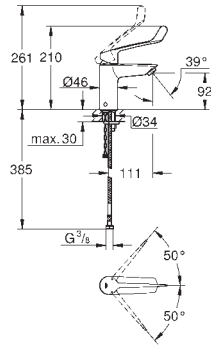

GROHE EUROSMART CARE

Ref. No. Colour EAN

23 984 003 Chrome 4005176643835

**Eurosmart
Basin mixer 1/2"
S-Size**
thermostatic scalding protection
maximum temperature adjustable
thermal disinfection without re-adjustment of temperature
tool for thermal disinfection included
monobloc installation
long metal lever
lever length 147 mm
28 mm ceramic cartridge
with **GROHE SilkMove**
adjustable flow rate limiter
Lead and Nickel Free Inner Water Ways
built-in non return valves
dirt strainers
GROHE Water Saving 4.2 l/min laminar flow straightener
GROHE FastFixation installation system
smooth body
flexible connection hoses
max. pressure differential 5:1
professional edition

23 985 003 Chrome 4005176643842