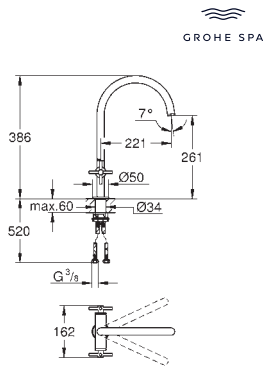

Ref. No.	Colour	EAN
30 609 000	Chrome	4005176762208
30 609 DC0	supersteel	4005176760839
30 609 AL0	brushed hard graphite	4005176760822

Aerio
Two handle sink mixer 1/2"
C-spout
monobloc installation
GROHE Long-Life Shine durable sparkling sheen
ceramic headparts 1/2", 90°
selectable swivel area : 0° / 150° / 360°
flexible connection hoses
rapid installation system
mousseur

30 362 000	Chrome	4005176496479
30 362 DC0	supersteel	4005176496486
30 362 AL0	brushed hard graphite	4005176497292

available until 30 September 2023, will be replaced by 30 609