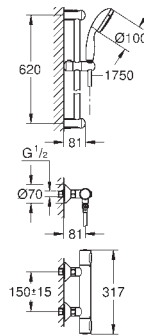

metal escutcheon

GROHE Water Saving - Less water, perfect flow

professional edition

34 796 000

Chrome

4005176632464

Grohtherm 500

Thermostatic shower mixer 1/2" with shower set