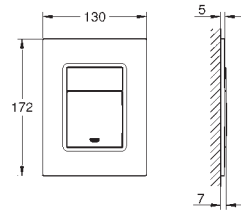

37 535 000	Chrome	4005176416019
37 535 DC0	supersteel	4005176416040
37 535 AL0	brushed hard graphite	4005176431357

Skate Cosmopolitan S
Flush plate
for dual flush or start & stop actuation
for pneumatic drop valve AV1
compatible with Rapid SL/GD2 1.13 m
for vertical installation
130 x 172 mm
made of ABS
GROHE Long-Life Shine durable sparkling sheen
GROHE Water Saving - Less water, perfect flow
flush plate with magnetic holder and fixing brackets included
compatible with Rapid SLX
for use with Rapid SL and Uniset with GD 2 cistern please order shaft 40 911 000 (sold separately)