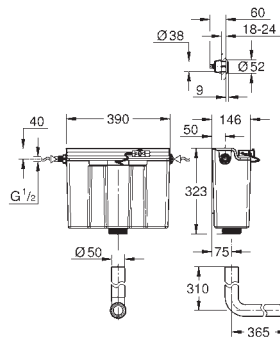

Concealed flushing cistern
6 l / 3 l
Dual Flush
min. recommended pressure 0.2 bar
mechanical round push button actuation Ø 50 mm with Eco button
mechanical actuation from front, top, left or right
for walls 18 -24 mm thickness
bowden cable 0.5 m length
for more flexibility in push button position
fixing brackets
flush pipe
WC inlet connector
GROHE Long-Life Shine durable sparkling sheen
GROHE Water Saving - Less water, perfect flow

39 056 000   Chrome   4005176936302

Round push button actuation Ø 50 mm with Eco button
in combination with bath furniture
for combination with flushing cistern 39 053 000 & 39 054 000
for walls 18 -24 mm thickness
GROHE Long-Life Shine durable sparkling sheen