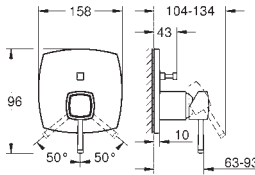

Grandera
Single-lever mixer with 2-way diverter
set for final installation for
GROHE Rapido SmartBox 35 600/35 604
GROHE SilkMove 46 mm ceramic cartridge
GROHE Long-Life Shine durable sparkling sheen
wall escutcheon with **GROHE FastFixation**
(covered escutcheon- and shaft sealing, covered fixing)
metal escutcheon, retroactively 6° adjustable
metal lever
automatic 2-way diverter
flow performance:
outlet B = 27 l/min, outlet C = 27 l/min
without roughing-in-set

35 604 000 4005176698774
GROHE Rapido SmartBox universal rough-in box for concealed installation

29 418 000 Chrome 4005176757839
29 418 IGO chrome/gold 4005176757853