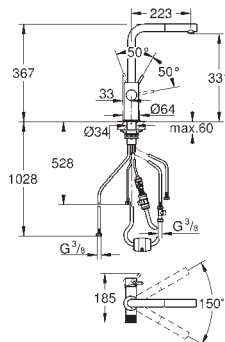

**GROHE Blue Pure Minta
Filter tap with pull-out mousseur**

Consisting of:
GROHE Blue single-lever sink mixer with filter function
monobloc installation
L-spout
pull out mousseur spout
separate handle for filtered water
28 mm ceramic cartridge
with **GROHE SilkMove**
swivel tubular spout
swivel area 360°
separate inner water ways for filtered
and non-filtered water
flexible connection hoses