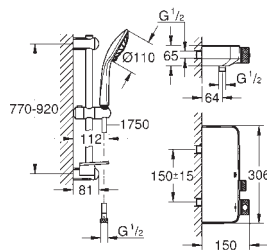

34 721 000	Chrome	4005176457678
	Grohtherm SmartControl Thermostatic shower mixer 1/2" with shower set Consisting of: Grohtherm SmartControl thermostatic shower mixer (34 719 000) Euphoria 110 Massage shower set, 900 mm (27 226 001)