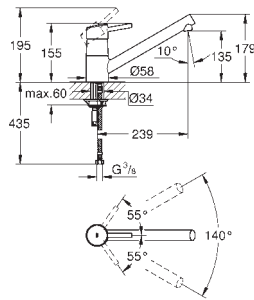

32 659 001	Chrome	4005176886713

Concetto
Single-lever sink mixer 1/2"
low spout
monobloc installation
GROHE Long-Life Shine finish
GROHE SilkMove 35 mm ceramic cartridge
mousseur
adjustable flow rate limiter
swivel cast spout
swivel area 140°
flexible connection hoses
rapid installation system