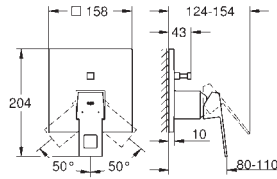

GROHE EUROCUBE

Ref. No.	Colour	EAN
24 062 000	Chrome	4005176465697
24 062 DC0	supersteel	4005176553905
24 062 AL0	brushed hard graphite	4005176585579

Eurocube
Single-lever mixer with 2-way diverter
set for final installation for
GROHE Rapido SmartBox 35 600/35 604
GROHE SilkMove 46 mm ceramic cartridge
wall escutcheon with **GROHE FastFixation**
(covered escutcheon- and shaft sealing, covered fixing)
metal escutcheon, retroactively 6° adjustable
metal lever
automatic 2-way diverter
flow performance:
outlet B = 27 l/min, outlet C = 27 l/min
without roughing-in-set

35 604 000 **4005176698774**
GROHE Rapido SmartBox universal rough-in box for concealed installation