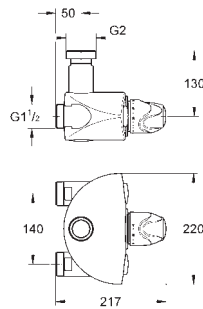

Grotherm XL
Thermostat mixer 1 1/4"
wall mounted
range of use 9l/min to 140l/min
wax thermoelement
temperature scale handles with pre-adjustable
safety stop between 33°C and 43°C
arrangement to make the thermal
disinfection easier
built-in non return valves and dirt strainers as compact service units
connecting thread 1 1/2"
outlet thread 2"
changeable top/bottom outlet
without connection unions for wall mounting
GROHE Long-Life Shine durable sparkling sheen