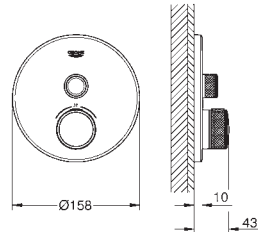

29 118 000	Chrome	4005176412240
29 118 DC0	supersteel	4005176455032
29 118 GL0	cool sunrise	4005176492976
29 118 GN0	brushed cool sunrise	4005176492983
29 118 DA0	warm sunset	4005176492990
29 118 DL0	brushed warm sunset	4005176493003
29 118 A00	hard graphite	4005176493010
29 118 AL0	brushed hard graphite	4005176455049

Grotherm SmartControl Thermostat for concealed installation with one valve
set for final installation for GROHE Rapido SmartBox 35 600/35 604 metal wall escutcheon with **GROHE FastFixation** (covered escutcheon and shaft sealing, covered fixing), retroactively 6° adjustable
GROHE Long-Life Shine durable sparkling sheen
GROHE SmartControl push for ON-OFF, turn for volume adjustment from GROHE Water Saving to full flow
exchangeable symbols
GROHE TurboStat compact cartridge with wax thermoelement
GROHE ProGrip with knurl structure
GROHE SafeStop safety button at 38°C (calibration required)
GROHE SafeStop Plus optional temperature limiter at 43°C or 46°C included
built-in non return valve and dirt strainers
without roughing-in-set
flow performance:
outlet A (to external shut-off) = 34 l/min
outlet B/C = 29 l/min

35 604 000		4005176698774
GROHE Rapido SmartBox universal rough-in box for concealed installation