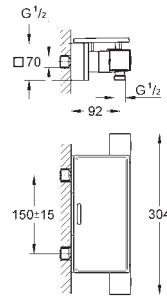

GROHE GROHTHERM CUBE

Ref. No.	Colour	EAN
34 491 000	Chrome	4005176940644

Grohtherm Cube
Thermostatic shower mixer 1/2"
wall mounted
GROHE Long-Life Shine durable sparkling sheen
GROHE SafeStop safety button at 38°C
(calibration required)
GROHE SafeStop Plus optional temperature limiter at 43°C included
GROHE TurboStat compact cartridge
with wax thermoelement
integrated mixed water shut off
volume handle with **GROHE EcoButton**
(economy button with individually
adjustable economy stop)
ceramic headpart 1/2", 180°
shower bottom outlet 1/2"
built-in non return valves
dirt strainers
protected against backflow
covered S-unions
GROHE EasyReach shower tray (18 700 000)
removable for easy cleaning
Da Vinci satin white finish
GROHE Water Saving - Less water, perfect flow

34 488 000	Chrome	4005176940620