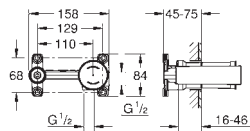

Single-lever mixer 1/2", universal concealed body

for 2 hole basin mixer
wall installation
without finishing trim set
GROHE SilkMove 35 mm ceramic cartridge
adjustable flow rate limiter
with temperature limiter
spout can be positioned on the right or left
DR-brass
installation device
allows for waterproofing of wall construction surrounding the concealed body
with sealing sleeve