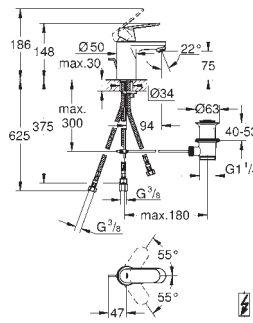

32 955 000 Chrome 4005176880117

**Eurosmart Cosmopolitan
Basin mixer 1/2"**

S-Size

monobloc installation

metal lever

GROHE SilkMove 35 mm ceramic cartridge

adjustable flow rate limiter

adjustable minimum flow rate 2.5 l/min

GROHE Long-Life Shine durable sparkling sheen

GROHE FastFixation installation system

with centering support

flow straightener

pop-up waste set 1 1/4"

flexible connection hoses

for use with displacement water heater

optional temperature limiter (46 375 000)

noise classification 1 in accordance

with DIN4109