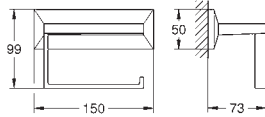

40 897 000   **Chrome**   **4005176754357**

Allure Brilliant
Robe hook
material: metal
concealed fastening
GROHE Long-Life Shine durable sparkling sheen

	Ref. No.	Colour	EAN

40 898 000   **Chrome**   **4005176754364**

Allure Brilliant
Toilet roll holder
without cover
material: metal
concealed fastening
GROHE Long-Life Shine durable sparkling sheen

	Ref. No.	Colour	EAN