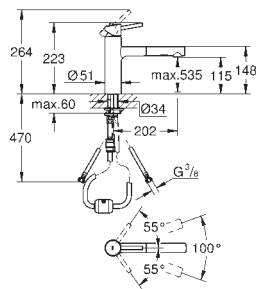

30 273 001 Chrome 4005176314964
30 273 DC1 supersteel 4005176314971

Concetto
Single-lever sink mixer 1/2"
medium spout
monobloc installation
GROHE Long-Life Shine finish
GROHE SilkMove 35 mm ceramic cartridge
flow strainer
pull-out dual spray control - switches between regular flow and spray
diverter: laminar spray/SpeedClean shower jet
automatic return to laminar spray
metal spray
adjustable flow rate limiter
swivel cast spout
swivel area 100°
protected against backflow
integrated non-return valve
flexible connection hoses
rapid installation system