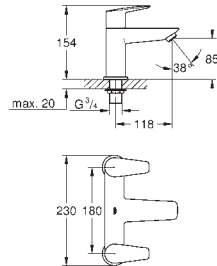

25 216 001   **Chrome**   **4005176556654**

BauEdge
Two-handled Bath filler 1/2"
deck mounted
metal lever
Ceramic valves 3/4", 90°
GROHE Long-Life Shine durable sparkling sheen
Min. recommended pressure 0.5 bar