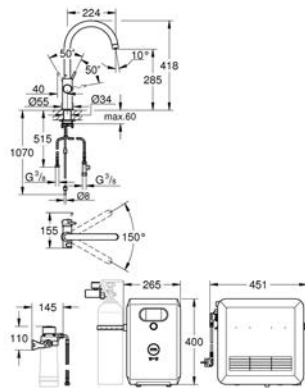

for Apple** and Android devices

Bluetooth range (max. 10 m) varies depending on materials used and walls

between transmitter and receiver

filter head with flexible water hardness adjustment

GROHE Blue filter, CO₂ bottle and cleaning cartridge are not included in the

delivery and have to be ordered separately

suitable filters:

- filter S-size, capacity 600 l at 20° dKH (40 404 001)

- filter M-size, capacity 1500 l at 20° dKH (40 430 001)

- filter L-size, capacity 2500 l at 20° dKH (40 412 001)

- activated carbon filter, capacity 3000 l (40 547 001)

- Magnesium + Zinc filter, capacity 400 l at 17° dGH (40 691 002)

System requirements Apple

iPhone with iOS 12.0 or higher

System requirements Android

smart phone with Android 6.0 or higher

Mobile devices and GROHE Watersystems App*** are not included in delivery

and have to be ordered separately via an authorised Apple store/store/iTunes or Google Play store.

* The Bluetooth word mark and logos are registered trademarks owned by Bluetooth SIG, Inc. and any use of such marks by Grohe AG is under license.

Other trademarks and trade names are those of their respective owners.

** Apple, the Apple logo, iPod, iPod Touch, iPhone and iTunes are trademarks of Apple Inc., registered in the U.S. and other countries. Apple is not responsible for the function of this device or its compliance with safety and regulatory standards.

*** Available for free via iTunes app or Google Play store.