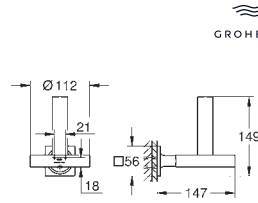

GROHE SPA

GROHE ALLURE

SPA BATH TAPS

Ref. No.	Colour	EAN
40 956 001	Chrome	4005176532146
40 956 GN1	brushed cool sunrise	4005176532184
40 956 DL1	brushed warm sunset	4005176532207
40 956 A01	hard graphite	4005176532214

Allure
Spare toilet paper holder
without cover
material: metal
concealed fastening
GROHE Long-Life Shine durable sparkling sheen