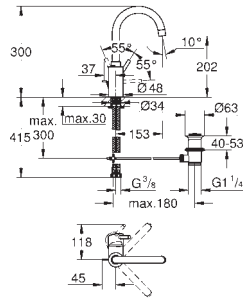

Ref. No.	Colour	EAN
32 629 002	Chrome	4005176472619

Concetto
Single-lever basin mixer 1/2"
L-Size
monobloc installation
metal lever
covered lever fixing
GROHE SilkMove 35 mm ceramic cartridge
adjustable flow rate limiter
GROHE Long-Life Shine durable sparkling sheen
Lead and Nickel Free Inner Water Ways
GROHE FastFixation installation system
mousseur
swivel tubular spout
with stop restriction
pop-up waste set 1 1/4"
flexible connection hoses
optional temperature limiter (46 375 000)
min. recommended pressure 1.0 bar

23 920 001	Chrome	4005176583421