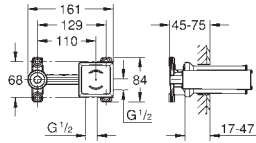

Ref. No. Colour EAN

23 200 002 4005176519901

Single-lever mixer 1/2", concealed body
for 2 hole basin mixer
wall installation
without finishing trim set
GROHE SilkMove 35 mm ceramic cartridge
adjustable flow rate limiter
spout can be positioned on the right or left
installation depth 45 to 75 mm
DR-brass
installation device
allows for waterproofing of wall construction surrounding the concealed body
with sealing sleeve

23 200 000 4005176908354