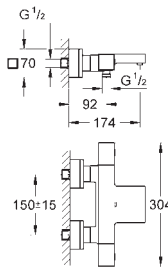

34 497 000	Chrome	4005176940675

Grohtherm Cube
Thermostatic bath/shower mixer 1/2"
wall mounted
GROHE Long-Life Shine durable sparkling sheen
GROHE SafeStop safety button at 38°C
(calibration required)
GROHE SafeStop Plus optional temperature limiter at 43°C included
GROHE TurboStat compact cartridge
with wax thermoelement
integrated mixed water shut off
GROHE AquaDimmer Eco with multiple function:
- integrated **GROHE EcoButton**
(economy button with economy stop for shower)
- flow control
- diverter: bath/shower
shower bottom outlet 1/2"
GROHE XL Waterfall
flow straightener
built-in non return valves
dirt strainers
protected against backflow
covered S-unions
GROHE Water Saving - Less water, perfect flow