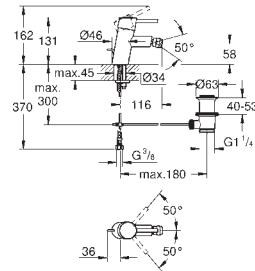

Concetto
Bidet mixer 1/2"
S-Size
monobloc installation
metal lever
28 mm ceramic cartridge
with **GROHE SilkMove**
with temperature limiter
GROHE Long-Life Shine durable sparkling sheen
GROHE FastFixation installation system
with centering support
ball-joint mousseur
pop-up waste set 1 1/4"
flexible connection hoses

32 210 001	Chrome	4005176888939