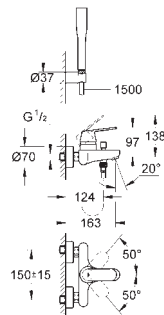

Eurosmart Cosmopolitan
Single-lever bath/shower mixer 1/2"
wall mounted
metal lever
GROHE SilkMove 46 mm ceramic cartridge
GROHE Long-Life Shine durable sparkling sheen
adjustable flow rate limiter
automatic diverter: bath/shower
mousseur
integrated non-return valve
in the shower outlet 1/2"
S-unions
protected against backflow
optional temperature limiter (46 308 000)
with shower set
Euphoria Cosmopolitan hand shower (27 367)
wall shower holder (27 056)
Relexaflex hose 1500 mm 1/2" x 1/2" (28 151)

25 128 000 Chrome 4005176905209