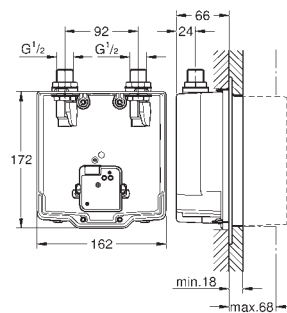

36 339 001 4005176595424

**Eurosmart Cosmopolitan E
Concealed mounting box
with mixture**
wall installation
suitable for IR-sets for final installation
2 stop valves
housing with mixing device
non-return valve
connection housing for power supply
suitable for
36 315 000, 36 412 000, 36 376 000
allows for waterproofing of wall construction surrounding the concealed body
with sealing sleeve