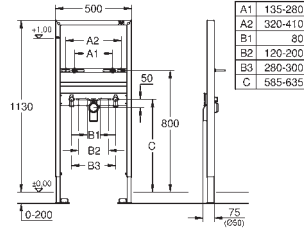

GROHE RAPID SL FOR WASH BASIN AND BIDET

Ref. No. Colour EAN

38 554 001 **4005176863806**

Rapid SL
Element for wash basin, single hole installation with noise protection

1.13 m finished installation height
for on-the-wall installations or studded walls

Includes

1. wash basin fixing bolts with fixing device for ceramic
   - variable distance of fixing bolts
   - HT-outlet bend Ø 50 mm
   - seal Ø 32 mm
   - 2 noise protected fitting connections 1/2"
2. for on-the-wall installation please order wall brackets 38 558 00M (sold separately)