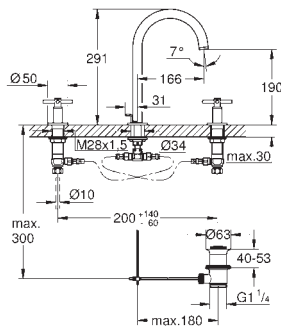

Ref. No.	Colour	EAN
20 643 000	Chrome	4005176762871
20 643 DC0	supersteel	4005176762925
20 643 GL0	cool sunrise	4005176762932
20 643 DA0	warm sunset	4005176762918
20 643 AL0	brushed hard graphite	4005176762901

Aerio
Three-hole basin mixer 1/2"
M-Size
ceramic headparts 1/2", 90°
GROHE Long-Life Shine durable sparkling sheen
GROHE EcoJoy 5.7 l/min laminar mousseur
swivel tubular spout with mousseur and stop limiter
pop-up waste set 1 1/4"
pressure-proof, flexible connection hoses
between spout and side valves
with cross handles
Two different sets of caps included. One set with „H“ and „C“ marking, one set without marking.