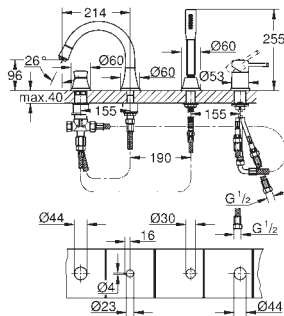

Grandera
4-hole single-lever bath combination
GROHE SilkMove 46 mm ceramic cartridge
GROHE Long-Life Shine durable sparkling sheen
Consisting of:
pre-assembled spout fixing
single lever mixer operating element
bath spout with mousseur and diverter bath/shower
Grandera hand shower 7.6 l/min
metal shower hose
flexible connection hoses
connection for shower hose
protected against backflow
can be used with 29 037 000

29 415 000 Chrome 4005176757693
29 415 IGO chrome/gold 4005176757754