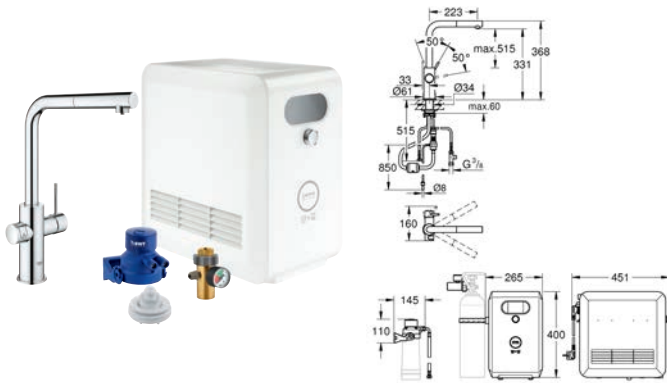

Ref. No.	Colour	EAN
31 326 002	Chrome	4005176507236
31 326 DC2	supersteel	4005176507212

GROHE Blue Professional
L-spout kit with pull-out mousseur
Consisting of:
GROHE Blue single-lever sink mixer with filter function
monobloc installation
L-spout
touch operated for 3 types of filtered and chilled water
still, medium, sparkling
GROHE Long-Life Shine durable sparkling sheen
28 mm ceramic cartridge
with **GROHE SilkMove**
pull out mousseur spout
swivel tubular spout
swivel area 360°
separate inner water ways for filtered
and non-filtered water
flexible connection hoses
GROHE Blue Professional cooler
delivers 12 liters of chilled sparkling water per hour
colour display with push and turn control
270 Watt cooling unit, 230 V, 50 Hz
sound level in standby 46 dB(A)
type of protection IP 21
CE approved
requires ventilation holes in the bottom of the kitchen cabinet
software set-up and monitoring of filter and CO₂ capacity possible via GROHE
Ondus app
push notifications at low filter resp. CO₂ capacity
additional monitoring via GROHE Blue Professional Browser-Monitor possible
for Apple** and Android devices
Bluetooth range (max. 10 m) varies depending on materials used and walls
between transmitter and receiver
filter head with flexible water hardness adjustment
GROHE Blue filter, CO₂ bottle and cleaning cartridge are not included in the
delivery and have to be ordered separately
suitable filters:
- filter S-size, capacity 600 l at 20° dKH (40 404 001)
- filter M-size, capacity 1500 l at 20° dKH (40 430 001)
- filter L-size, capacity 2500 l at 20° dKH (40 412 001)
- activated carbon filter, capacity 3000 l (40 547 001)
- Magnesium + Zinc filter, capacity 400 l at 17° dGH (40 691 002)

System requirements Apple
iPhone with iOS 12.0 or higher

System requirements Android
smart phone with Android 6.0 or higher

Mobile devices and GROHE Watersystems App*** are not included in delivery
and have to be ordered separately via an authorised Apple store/store/iTunes or
Google Play store.

* The Bluetooth word mark and logos are registered trademarks owned by
Bluetooth SIG, Inc. and any use of such marks by Grohe AG is under license.
Other trademarks and trade names are those of their respective owners.
** Apple, the Apple logo, iPod, iPod Touch, iPhone and iTunes are trademarks of
Apple Inc., registered in the U.S. and other countries. Apple is not responsible for
the function of this device or its compliance with safety and regulatory standards.
*** Available for free via iTunes app or Google Play store.

to be equipped with a non-return valve EA approved by Belgaqua