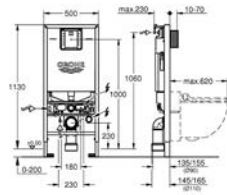

GROHE RAPID SLX

Ref. No.

Colour

EAN

39 598 000

4005176527517

Rapid SLX

3-in-1 set for WC, 1.13 m installation height

flushing cistern GDx, 6 l

Consisting of:

Rapid SLX element for WC (39 596 000) with integrated power socket

front wall brackets (38 558 00M)

WC set for noise protection (37 131 000)

including flow manager