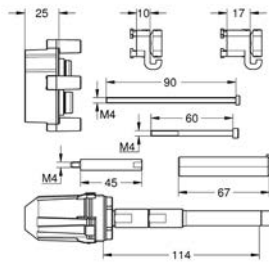

14 056 000 4005176466298

Universal extension set single-lever mixers, 25 mm
fits for concealed single-lever mixers in combination with GROHE Rapido SmartBox

GROHE RAPIDO SMARTBOX

Ref. No. Colour EAN

14 057 000 4005176466304