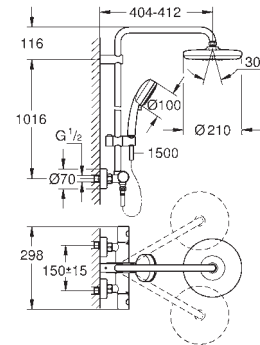

Tempesta Cosmopolitan System 210

Shower system with thermostat for wall mounting

Consisting of:

horizontal swivable 390 mm projection shower arm

exposed thermostatic shower

with Aquadimmer function

allows change between:

head shower Tempesta 210 (26 408)

Rain spray pattern

with ball joint

rotation angle $\pm 15^\circ$

hand shower Tempesta Cosmopolitan 100 (27 571 001)

2 spray patterns:

Rain, Jet

adjustable height via gliding element

Relexaflex shower hose 1500 mm (28 161)

GROHE TurboStat compact cartridge

with wax thermoelement

GROHE SafeStop safety button at 38°C

(calibration required)

GROHE SafeStop Plus optional temperature limiter at 43°C included

GROHE DreamSpray perfect spray pattern

GROHE Long-Life Shine durable sparkling sheen

SpeedClean anti-limescale system

Inner WaterGuide for a longer life

suitable for instantaneous heaters from 18 kW/h

minimum flow rate 7 l/min.

optional upgrade: **GROHE EasyReach** tray (26 362)