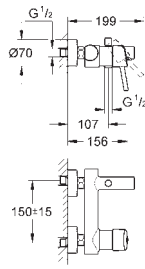

Ref. No. Colour EAN

32 211 001 Chrome 4005176889028

Concetto
Single-lever bath/shower mixer 1/2"
wall mounted
metal lever
GROHE SilkMove 46 mm ceramic cartridge
GROHE Long-Life Shine durable sparkling sheen
adjustable flow rate limiter
automatic diverter: bath/shower
mousseur
integrated non-return valve
in the shower outlet 1/2"
S-unions
protected against backflow
optional temperature limiter (46 308 000)

34 766 000 Chrome 4005176612039