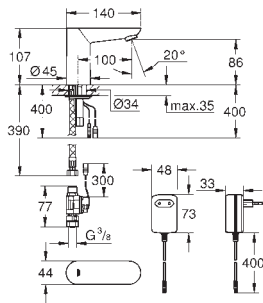

Euroeco Cosmopolitan E
Infra-red electronic basin tap 1/2"
with infrared sensor for bi-directional communication for monitoring, configuration and servicing for cold or premixed water
without power supply 36 338 000 (required)
GROHE Water Saving mousseur 5.7 l/min
flexible connection hoses
dirt strainers
solenoid valve
rapid installation system
7 pre-set programs
auto flush
thermal disinfection
cleaning mode
additional functions and precise settings
by remote control 36 407
CE approved
noise classification 1 in accordance with DIN4109
type of protection faucet IP 59K

36 272 000 Chrome 4005176893209