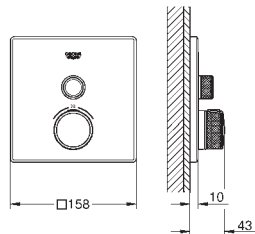

GROHE GROHTHERM SMARTCONTROL

Ref. No. Colour EAN

29 123 000	Chrome	4005176413292
29 123 GN0	brushed cool sunrise	4005176558122
29 123 DL0	brushed warm sunset	4005176558092
29 123 A00	hard graphite	4005176558054
29 123 AL0	brushed hard graphite	4005176558061

Grotherm SmartControl

Thermostat for concealed installation with one valve

set for final installation for

GROHE Rapido SmartBox 35 600/35 604

metal wall escutcheon with **GROHE FastFixation** (covered escutcheon and shaft sealing, covered fixing), retroactively 6° adjustable

GROHE Long-Life Shine durable sparkling sheen

GROHE SmartControl push for ON-OFF, turn for volume adjustment from GROHE Water Saving to full flow

exchangeable symbols

GROHE TurboStat compact cartridge

with wax thermoelement

GROHE ProGrip with knurl structure

GROHE SafeStop safety button at 38°C

(calibration required)

GROHE SafeStop Plus optional temperature limiter at 43°C or 46°C included

built-in non return valve

and dirt strainers

without roughing-in-set

flow performance:

outlet A (to external shut-off) = 34 l/min

outlet B/C = 29 l/min

35 604 000

4005176698774

GROHE Rapido SmartBox universal rough-in box for concealed installation

29 124 000	Chrome	4005176413308
29 124 DC0	supersteel	4005176526329
29 124 GN0	brushed cool sunrise	4005176558207
29 124 DL0	brushed warm sunset	4005176558177
29 124 A00	hard graphite	4005176558139
29 124 AL0	brushed hard graphite	4005176558146

Grotherm SmartControl

Thermostat for concealed installation with 2 valves

set for final installation for

GROHE Rapido SmartBox 35 600/35 604

metal wall escutcheon with **GROHE FastFixation** (covered escutcheon and shaft sealing, covered fixing), retroactively 6° adjustable

GROHE Long-Life Shine durable sparkling sheen

GROHE SmartControl push for ON-OFF, turn for volume adjustment from GROHE Water Saving to full flow

exchangeable symbols

GROHE TurboStat compact cartridge

with wax thermoelement

GROHE ProGrip with knurl structure

GROHE SafeStop safety button at 38°C

(calibration required)

GROHE SafeStop Plus optional temperature limiter at 43°C or 46°C included

built-in non return valve

and dirt strainers

multiple outlets can be run simultaneously

without roughing-in-set

flow performance:

outlet B = 24 l/min

outlet C = 26 l/min

outlet B+C = 29 l/min