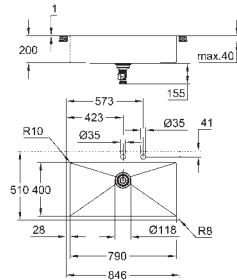

GROHE STAINLESS STEEL SINKS

Ref. No. Colour EAN

31 584 SD1 stainless steel 4005176607172

K800

Stainless steel sink

model: K800 90-S 84.6/51 1.0
mounting type: top mount or flush mount
material: stainless steel AISI 304 (V2A)
material thickness: 1 mm

GROHE Long-Life Shine finish
finish: satin finish

GROHE Whisper

min. cabinet size: 900 mm
dimensions: 846 x 510 mm
1 bowl: 790 x 400 x 200 mm
outer radius: R3, inner bowl radius: R10

GROHE FastFixation installation system

cut-out (top mount): 831 x 495 mm (R3)
cut-out (flush mount): 831 x 495 mm (R3) (top step outer size: -847 x 511 -R8 deep -3.5 mm)

waste: Ø 3.5"/90 mm waste strainer with automatic waste fitting
accessories included: automatic waste fitting with rotary handle,
waste kit, basket strainer waste, mounting set
optional push to open excenter (40 986 SD0)
amount of fasteners included (top mount): 10