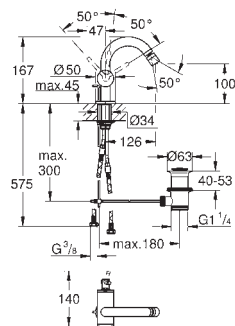

24 364 000	Chrome	4005176762222
24 364 DC0	supersteel	4005176760952
24 364 GL0	cool sunrise	4005176760969
24 364 DA0	warm sunset	4005176760945
24 364 AL0	brushed hard graphite	4005176760938

Atrio
Bidet mixer 1/2"
M-Size
monobloc installation
28 mm ceramic cartridge
with **GROHE SilkMove**
with temperature limiter
GROHE Long-Life Shine durable sparkling sheen
rapid installation system
tubular C-spout with ball-joint mousseur
pop-up waste set 1 1/4"
flexible connection hoses