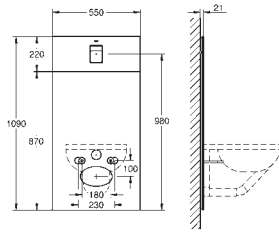

Colour

EAN

39 980 KS0

velvet black

4005176770647

Glass Cover Skate Cosmopolitan

for Rapid SL 1.13 m

with flushing cistern GD 2