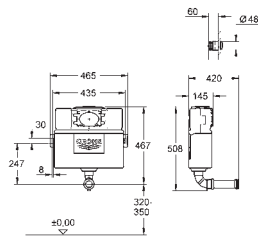

Eau2 WC Flushing cistern 0.82 m 6 l / 3 l, Dual Flush

water supply from left/right or back with angle stop valve 1/2" and flush pipe
fixing brackets
min. recommended pressure 0.2 bar

air button
front/top actuation
extended hose length for flexibility when positioning the actuation
sleek and minimal styling allows the button to be fitted in any 360° orientation
GROHE Water Saving - Less water, perfect flow