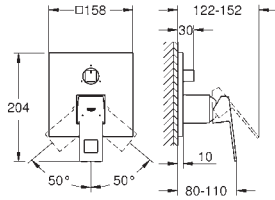

GROHE EUROCUBE JOY

Ref. No.	Colour	EAN
24 094 000	Chrome	4005176480638

Eurocube
Single-lever mixer with 3-way diverter
set for final installation for
GROHE Rapido SmartBox 35 600/35 604
GROHE SilkMove 46 mm ceramic cartridge
wall escutcheon with **GROHE FastFixation**
(covered escutcheon- and shaft sealing, covered fixing)
metal escutcheon, retroactively 6° adjustable
metal lever
3-way diverter
flow performance:
outlet A = 27 l/min,
outlet B = 27 l/min,
outlet C = 27 l/min
without roughing-in-set

35 604 000		4005176698774
GROHE Rapido SmartBox universal rough-in box for concealed installation