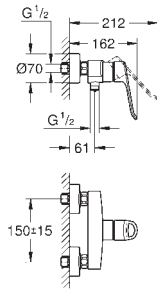

GROHE EUROSMART CARE

Ref. No.

Colour

EAN

25 242 003

Chrome

4005176644238

Eurosmart