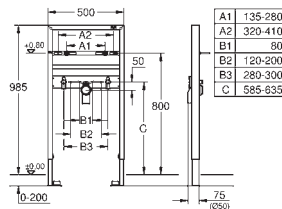

Rapid SL
Element for wash basin, single hole installation
1.0 m finished installation height
for on-the-wall installations or studded walls
Includes
wash basin fixing bolts with
fixing device for ceramic
HT-outlet bend Ø 50 mm
seal Ø 32 mm
for on-the-wall installation please order wall brackets 38 558 00M (sold
separately)