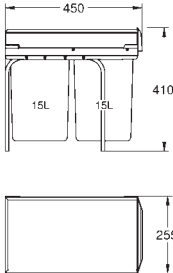

GROHE WASTE SEPARATION SYSTEMS

Ref. No.   Colour   EAN

40 855 000   **4005176356452**

GROHE Blue
Waste bin recycling separation system
installation type: floor mounted, behind swinging door
technique: full extension
operation: manual telescopic
separation: double, 2 x up to 15 l filling volume
cabinet width: 30 cm and wider
compatible with GROHE Blue Home and GROHE Red M and L size