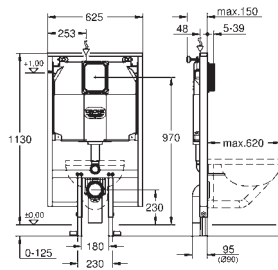

Rapid SL

Element for WC with flushing cistern 80 mm, 1.13 m installation height

element width 0.62 m

for small, narrow bathrooms

for on-the-wall installations or studded walls

powder coated steel frame, self-supporting

with fixed connections

TUV approved

2 WC fixing bolts

fixing device for ceramic

distance of fixing bolts 180/230 mm

PP outlet bend Ø 90 mm

depth adjustable

PP reducer Ø 90/110 mm

inlet and outlet connecting set

flushing cistern 80 mm, 6 - 9 l, containing following features:

water supply from top or back

water supply 1/2" and push fit flexible hose union

including wall brackets 38 558 00M for on-the-wall installation

for mounting of small flush plates please order

revision shaft 40 949 000 (sold separately)

38 525 001

4005176863967