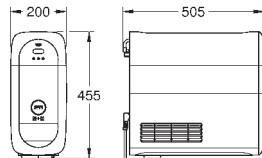

System requirements Apple

iPhone with iOS 12.0 or higher

System requirements Android

smart phone with Android 6.0 or higher

Mobile devices and GROHE Watersystems App*** are not included in delivery
and have to be ordered separately via an authorised Apple store/store/iTunes or
Google Play store.

* The Bluetooth word mark and logos are registered trademarks owned by
Bluetooth SIG, Inc. and any use of such marks by Grohe AG is under license.
Other trademarks and trade names are those of their respective owners.

** Apple, the Apple logo, iPod, iPod Touch, iPhone and iTunes are trademarks of
Apple Inc., registered in the U.S. and other countries. Apple is not responsible for
the function of this device or its compliance with safety and regulatory standards.
*** Available for free via iTunes app or Google Play store.

to be equipped with a non-return valve EA approved by Belgaqua

KITCHEN
FITTINGS