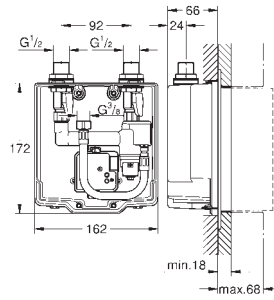

GROHE EUROSMART COSMOPOLITAN E

Ref. No. Colour EAN

36 336 001 4005176991769

**Eurosmart Cosmopolitan E
Concealed mounting box**
with integrated pre-adjustable
thermostatic mixer
wall installation
suitable for IR-sets for final installation
2 stop valves
non-return valve
suitable for
36 410 000, 36 334 SD0, 36 335 SD0, 36 273 000
allows for waterproofing of wall construction surrounding the concealed body
with sealing sleeve