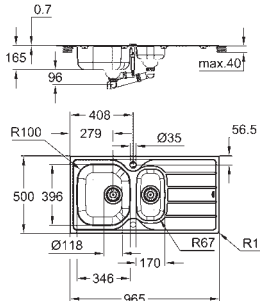

GROHE FastFixation

installation system
sink mountable left or right
cut-out (top mount): 941 x 476 mm
drilling holes: 2 x 35 mm
waste: $\varnothing$ 3.5"/90 mm waste strainer with automatic waste fitting
accessories included: automatic waste fitting with rotary handle, waste kit, basket strainer waste, mounting set
optional push to open excenter (40 986 SD0)
amount of fasteners included (top mount): 16