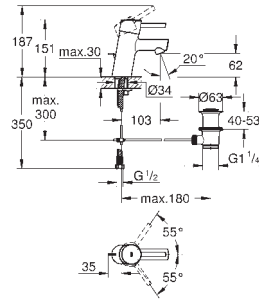

GROHE CONCETTO

Ref. No.	Colour	EAN
32 202 10L	Chrome	4005176903960

Basin mixer 1/2"
S-Size
monobloc installation
metal lever
GROHE SilkMove 35 mm ceramic cartridge
GROHE Long-Life Shine durable sparkling sheen
GROHE FastFixation installation system
mousseur
pop-up waste set 1 1/4"
flexible connection hoses
optional temperature limiter (46 375 000)
min. recommended pressure 0.2 bar